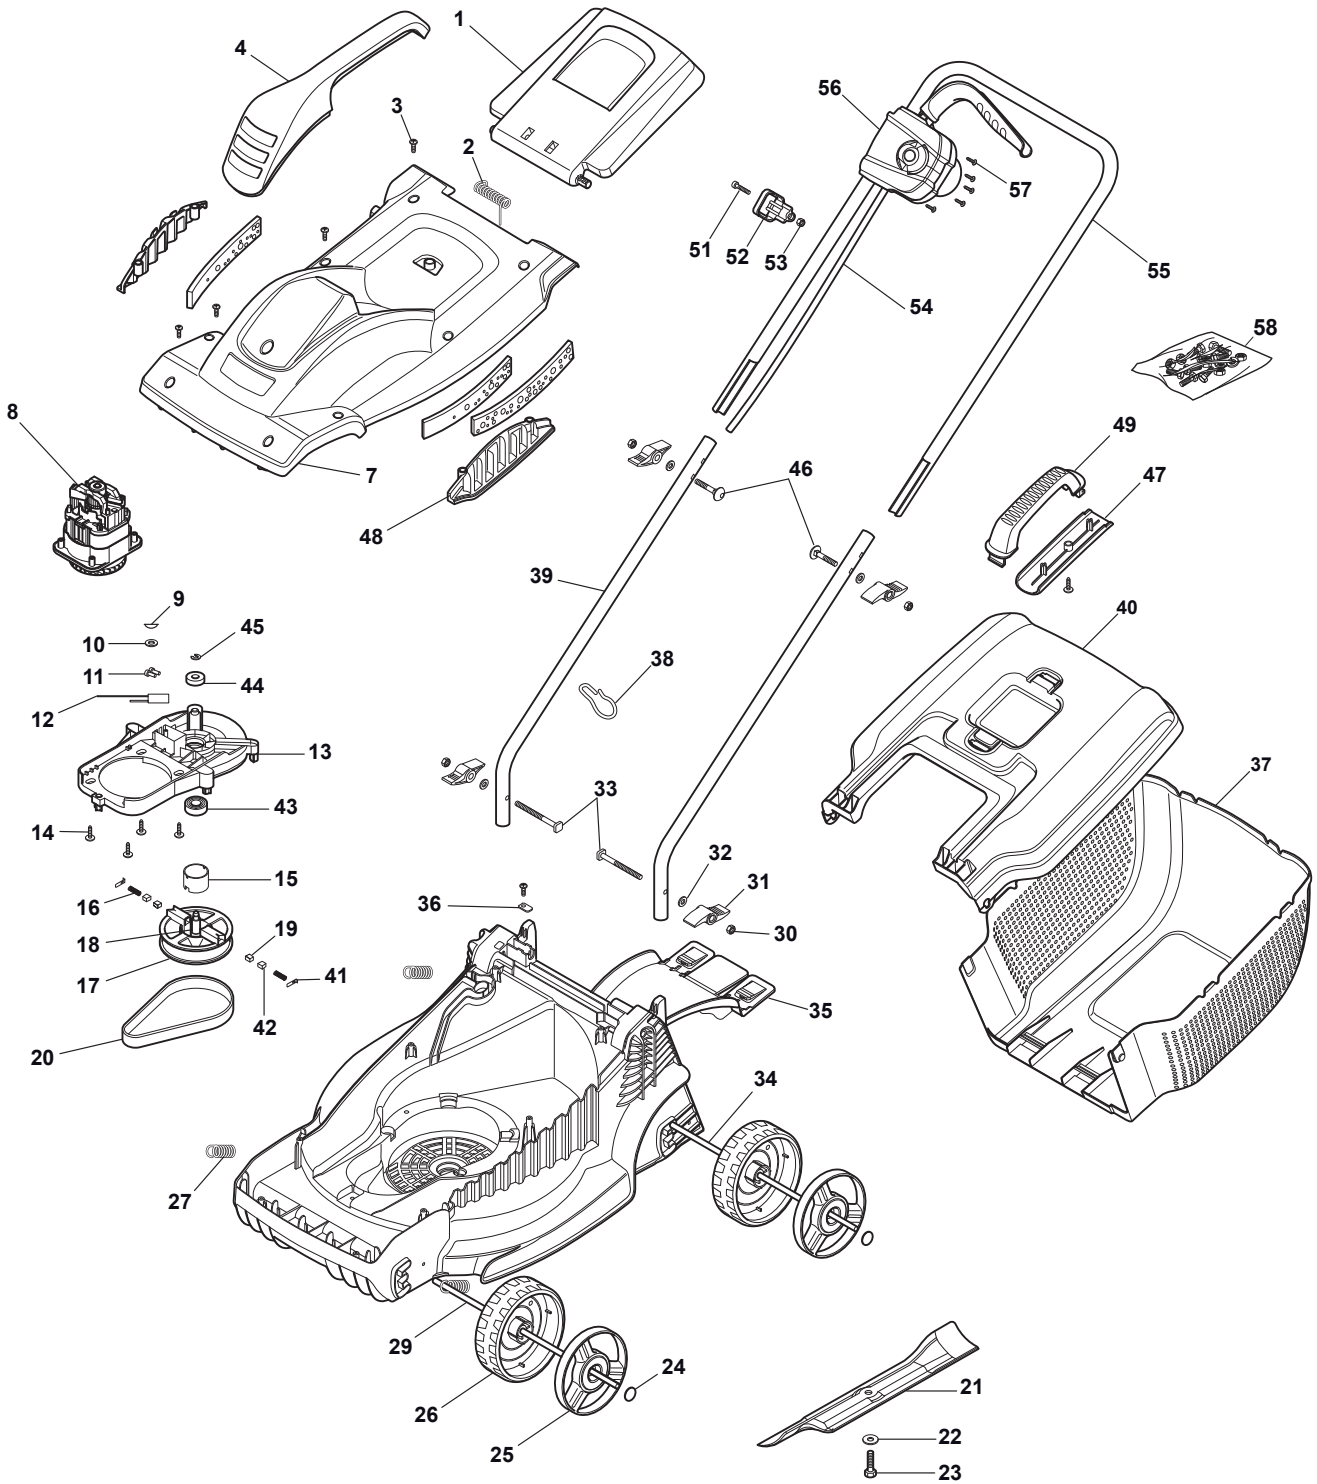

Utgåva Issue 39 - 2016		Elektriska Gräsklippare Electric Walkbehind			
Pos. Fig.	Antal Q.ty	Art nr Part No	Benämning	Description	Anmärkning Notes
54	1	118810159/0	Wire	Wire	
55	1	118810075/0	Handtag, överdel	Handle, Upper Part	
56	1	118810098/0	Manöverdosa	Dead hand switch	
57	9	112728099/1	Skruv	Screw	
58	1	118810171/0	Skruvsats	Outfit, Screws