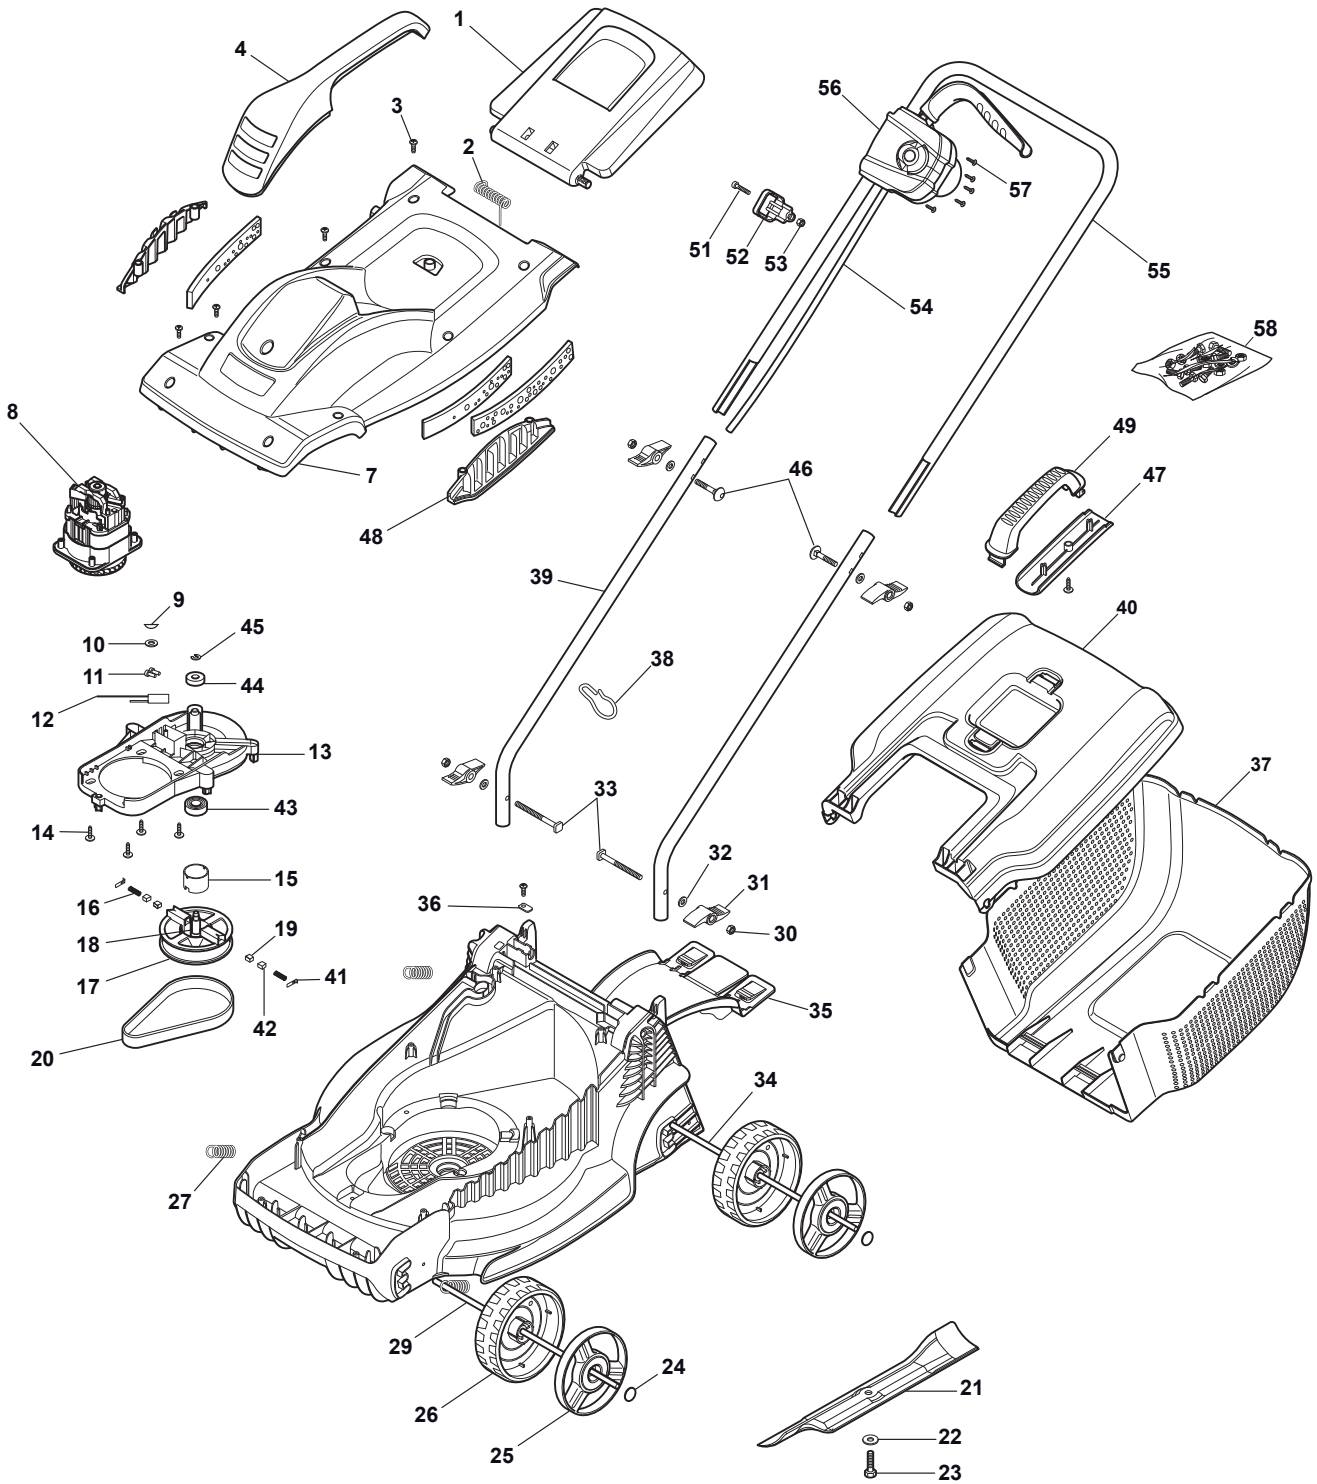

Utgåva Issue 39 - 2016		Elektriska Gräsklippare		Electric Walkbehind	
Pos. Fig.	Antal Q.ty	Art nr Part No	Benämning	Description	Anmärkning Notes
1	1	118810150/0	Lucka-gul	Stone Guard, Yellow	
2	1	118810096/0	Fjäder	Spring	
3	12	112728099/1	Skruv	Screw	
4	1	118810156/0	Kapa, gra	Cover, Grey	
7	1	118810149/0	Motorhuv Gul	Engine Cover, Yellow	
8	1	118810097/0	Elmotor	Electric Motor	
9	1	112543001/0	Bricka	Washer	
10	1	118810093/0	Bricka	Washer	
11	2	118801615/0	Kabelanslutning	Wire Connector	
12	1	118810063/0	Temperaturgivare	Temperature	
13	1	118810084/0	Motorplatta	Engine Plate	
14	9	118810099/0	Skruv	Screw	
15	1	118810106/0	Broms	Brake	
16	2	118810108/0	Fjäder	Brake Spring	
17	1	118810059/0	Remskiva	Pulley	
18	1	118810104/0	Remskiva Insert	Pulley Insert	
19	2	118810112/0	Träbromsklots	Wooden Brake Pad	
20	1	118810092/0	Drivrem	Belt	
21	1	118810003/0	Kniv	Blade	
22	1	122671651/0	Bricka	Washer	
23	1	112793312/0	Skruv	Screw	
24	4	112604898/0	Starlock	Crown Fastener	
25	4	118810153/0	Navkapsel	Hub Cap	
26	4	118810081/0	Hjul	Wheel	
27	4	118810109/0	Fjäder	Spring	
29	1	118810100/0	Hjulaxel-fram	Front Wheel Axle	
30	4	112291000/0	Mutter	Nut	
31	4	118810137/0	Knopp	Knob	
32	4	112000930/0	Lasring	Benzing Ring	
33	2	118810160/0	Skruv	Screw	
34	1	118810101/0	Hjulaxel bakre	Rear Wheel Axle	
35	1	118810155/0	Deflektor	Deflector	
36	1	118810103/0	Platta	Plate	
37	1	118810152/0	Uppsamlare, nederdel	Grass-Box, Lower Part	
38	1	118810110/0	Kabelhallare	Cable holder	
39	2	118810105/0	Handtag, underdel	Handle, Lower Part	
40	1	118810154/0	Uppsamlare, överdel	Grass-Box, Upper Part	
41	2	118810102/0	Insert	Insert	
42	2	118810107/0	Iron Broms	Iron brake	
43	2	118810070/0	Lager	Bearing	
44	1	118810069/0	Lager	Bearing	
45	1	112000955/0	Lasring	Benzing Ring	
46	2	112727784/0	Skruv	Screw	
47	1	118810146/0	Handtag, underdel	Handle, Lower Part	
48	1	118810151/0	Fönster, vänster-gra	Left Window, Grey	
49	1	118810144/0	Handtag	Handle	
51	1	112735654/0	Skruv	Screw	
52	1	118810083/0	Krok	Hook	
53	1	112291000/0	Mutter	Nut