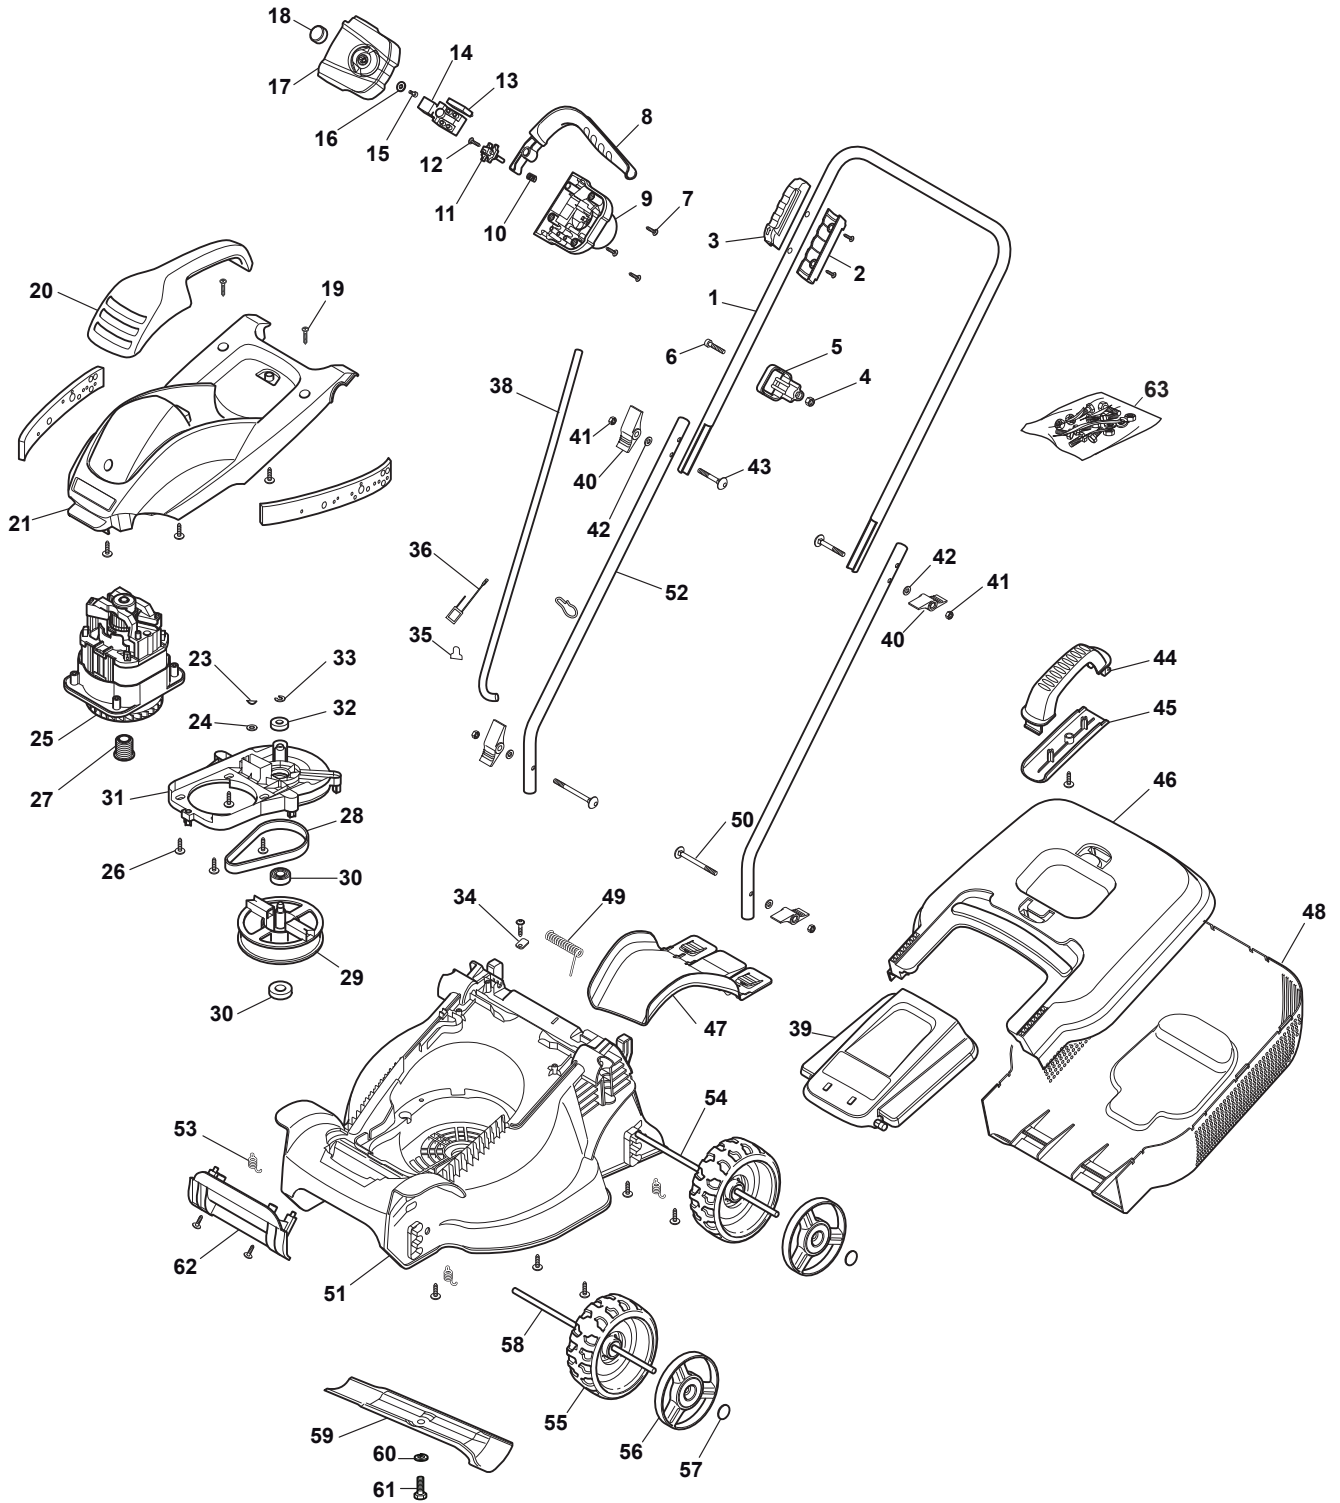

Utgåva Issue 39 - 2016		Elektriska Gräsklippare		Electric Walkbehind	
Pos. Fig.	Antal Q.ty	Art nr Part No	Benämning	Description	Anmärkning Notes
52	2	118810138/0	Handtag, underdel	Handle, Lower Part	
53	4	118810078/0	Fjäder	Spring	
54	1	118810067/0	Hjulaxel-bakre	Axle, Rear Wheels	
55	4	118810081/0	Hjul	Wheel	
56	4	118810153/0	Navkapsel	Hub Cap	
57	4	112604898/0	Starlock	Crown Fastener	
58	1	118810066/0	Axel, Framhjul	Axle, Front Wheels	
59	1	118810002/0	Kniv	Blade	
60	1	122671651/0	Bricka	Washer	
61	1	112793312/0	Skruv	Screw	
62	1	118810141/0	Kap handtag, gra	Deck handle, Grey	
63	1	118810170/0	Skruvsats	Outfit, Screws