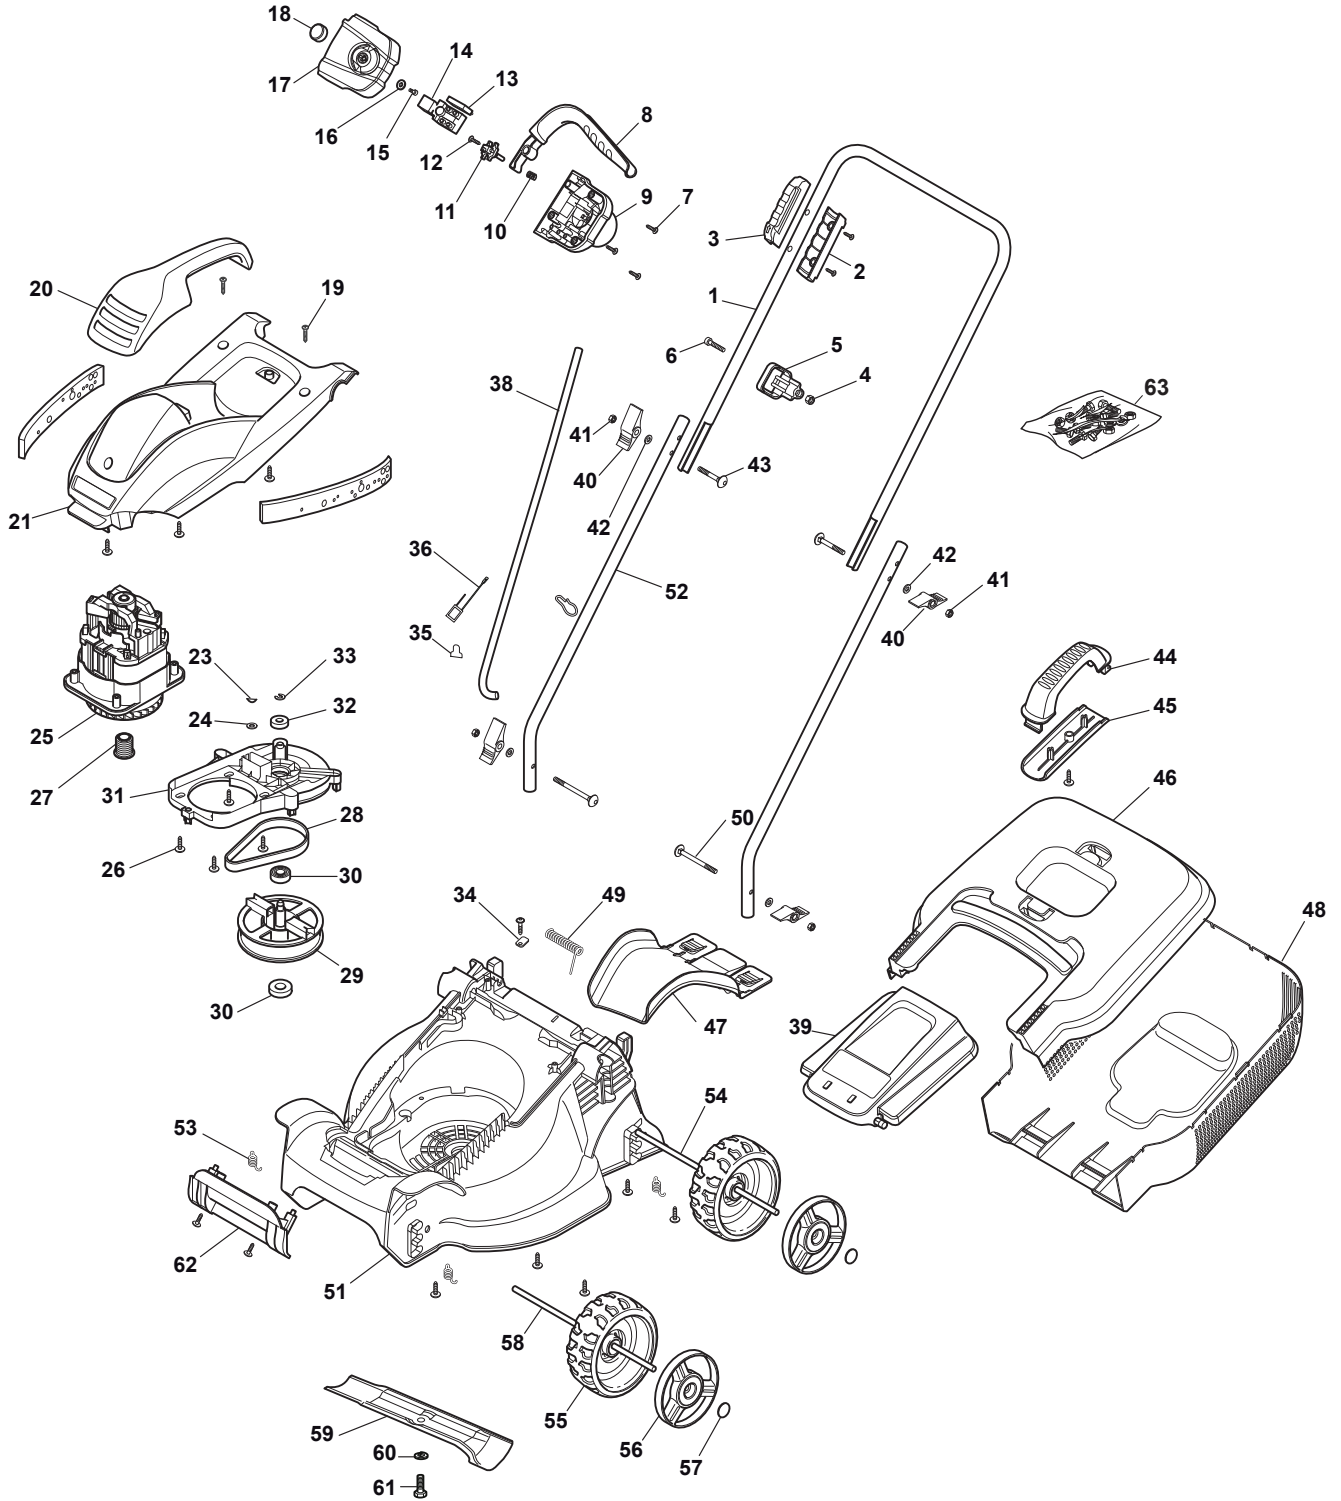

Utgåva Issue 39 - 2016		Elektriska Gräsklippare		Electric Walkbehind	
Pos. Fig.	Antal Q.ty	Art nr Part No	Benämning	Description	Anmärkning Notes
1	1	118810075/0	Handtag, överdel	Handle, Upper Part	
2	1	118810086/0	Fixeringsplatta	Down fixation Plate	
3	1	118810087/0	Fixeringsplatta	Upper fixation Plate	
4	1	112291000/0	Mutter	Nut	
5	1	118810083/0	Krok	Hook	
6	1	112735654/0	Skruv	Screw	
7	5	112728099/1	Skruv	Screw	
8	1	118810148/0	Spak	Lever	
9	1	118810090/0	Brytarebox	Switchbox lower	
10	1	118810080/0	Fjäder	Spring	
11	1	118810061/0	Harnalssprint	Pin	
12	1	112735654/0	Skruv	Screw	
13	1	118810065/0	Capacitance	Capacitor	
14	1	118810062/0	Brytare	Switch	
15	1	123878020/0	Skruv	Screw	
16	1	2312100	Bricka	Washer	
17	1	118810089/0	Brytarebox	Switchbox upper	
18	1	118810147/0	Knapp	Button	
19	11	112728099/1	Skruv	Screw	
20	1	118810156/0	Kapa, gra	Cover, Grey	
21	1	118810140/0	Motorhuv Gul	Engine Cover, Yellow	
23	1	112543001/0	Bricka	Washer	
24	1	118810093/0	Bricka	Washer	
25	1	118810057/0	Motor	Motor	
26	9	118810099/0	Skruv	Screw	
27	1	118810077/0	Motorremskiva	Motor pulley	
28	1	118810092/0	Drivrem	Belt	
29	1	118810059/0	Remskiva	Pulley	
30	2	118810071/0	Lager	Bearing	
31	1	118810084/0	Motorplatta	Engine Plate	
32	1	118810069/0	Lager	Bearing	
33	1	112000955/0	Lasring	Benzing Ring	
34	1	118810072/0	Bricka	Washer	
35	1	118810064/0	Impaction	Impaction	
36	1	118810063/0	Temperaturgivare	Temperature	
38	1	118810060/0	Kablage	Cable	
39	1	118810142/0	Lucka-gul	Stone Guard, Yellow	
40	4	118810137/0	Knopp	Knob	
41	4	112291000/0	Mutter	Nut	
42	4	112000930/0	Lasring	Benzing Ring	
43	2	112727784/0	Skruv	Screw	
44	1	118810144/0	Handtag	Handle	
45	1	118810146/0	Handtag, underdel	Handle, Lower Part	
46	1	118810145/0	Uppsamlare, övre	Grass-Box, Upper	
47	1	118810085/0	Knopp	Knob	
48	1	118810143/0	Uppsamlare, nedre	Grass-Box, Lower	
49	1	118810096/0	Fjäder	Spring	
50	2	118810160/0	Skruv	Screw	
51	1	118810139/0	Chassi-Gra	Grey Deck