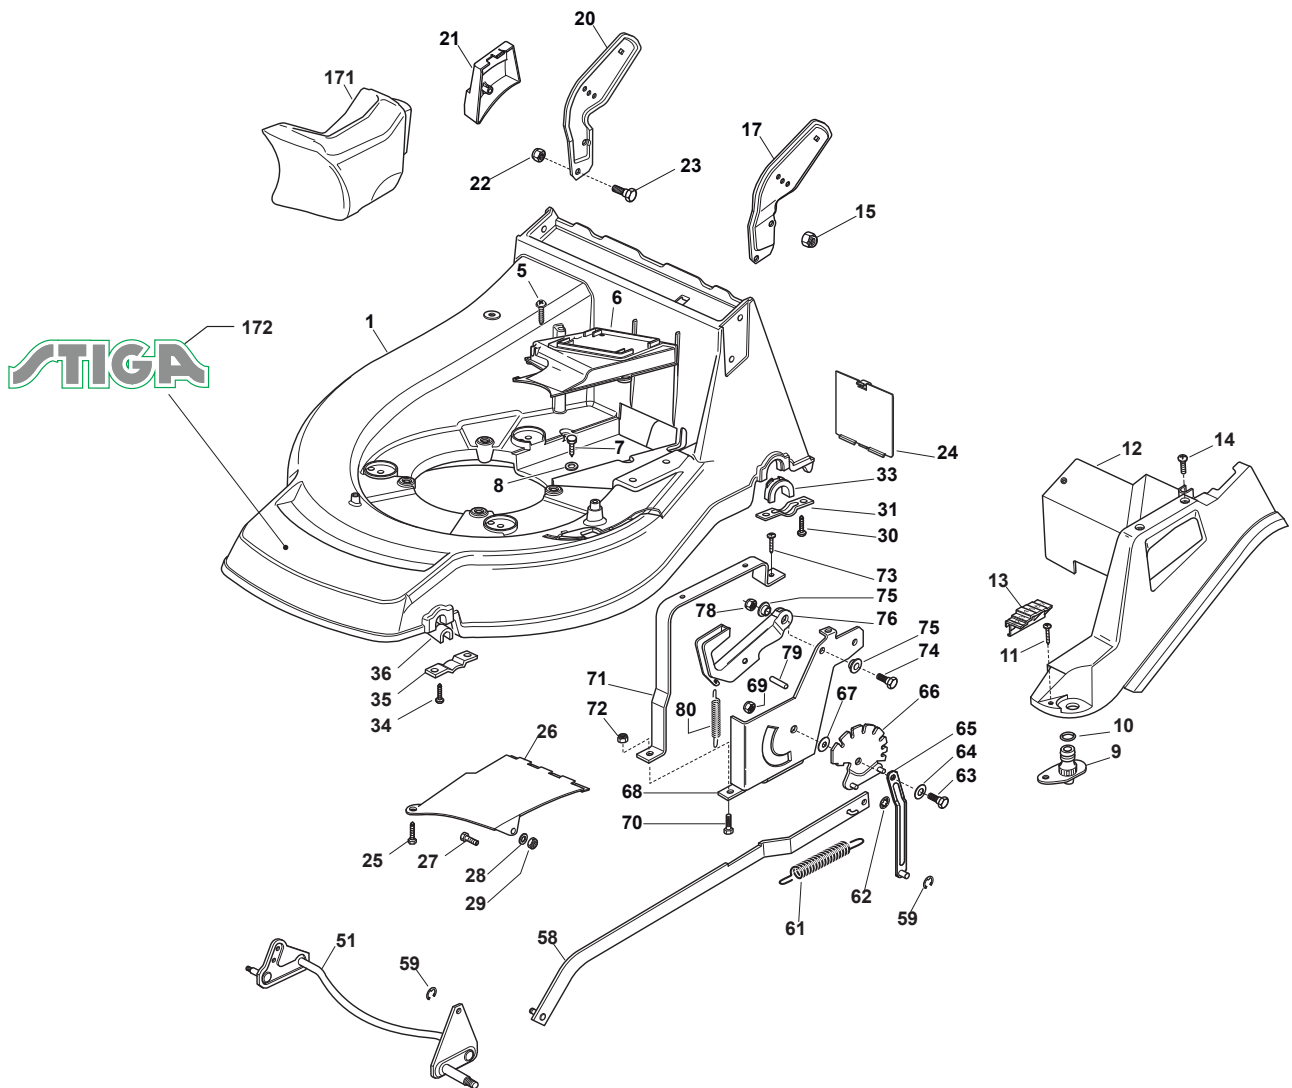

Utgåva Issue 2 - 2016		Kapa och höjdställning		Deck And Height Adjusting	
Pos. Fig.	Antal Q.ty	Art nr Part No	Benämning	Description	Anmärkning Notes
1	1	381004744/0	Chassi-gra	Grey Deck	
5	2	112728522/0	Skruv	Screw	
6	1	322060200/1	Remskydd	Belt Protection	Not For BBC Models
7	1	112731350/0	Skruv	Screw	
8	2	112523040/0	Bricka	Washer	
9	1	122034000/0	Washing Connection	Washing Connection	
10	1	119035000/0	O-Ring	Or Ring	
11	3	112728519/0	Skruv	Screw	
12	1	322060144/3	Hus	Deck, Adjustment	
13	1	122570200/0	Lasplatta	Position Plate	
14	1	112728520/0	Skruv	Screw	
15	2	112155000/0	Mutter	Nut	
17	1	322778397/1	Fäste-vä	Left Bracket	
20	1	322778396/1	Fäste-hö	Right Bracket	
21	1	122601001/0	Skydd	Right Bracket Protection	
22	2	112155000/0	Mutter	Nut	
23	2	112793301/0	Skruv	Screw	
24	1	122595352/0	Lock	Inspection Door	
25	1	112729600/0	Skruv	Screw	
26	1	322108205/1	Ledplat	Conveyor	
27	1	112789000/0	Skruv	Screw	
28	1	112523020/0	Bricka	Washer	
29	1	112154330/0	Mutter	Nut	
30	4	112731350/0	Skruv	Screw	
31	2	322545147/0	Plat	Plate	
33	2	322038407/0	Bussning	Brass	
34	4	112731350/0	Skruv	Screw	
35	2	322545156/0	Plat	Plate	
36	2	122038400/1	Bussning	Brass	
51	1	381302865/0	Axel, Framhjul	Axle, Front Wheels	
58	1	381002040/0	Höjdstyckesstag	Rod, Height Adjustment	
59	2	112000930/0	Lasring	Benzing Ring	
61	1	122446187/0	Fjäder	Spring	
62	2	112604899/0	Starlock P6704 8 Fz	Crown Fastener	
63	1	122529662/0	Stift	Fulcrum Pin	
64	1	322672151/0	Bricka	Antifriction Washer	
65	1	381001269/0	Hjulaxel-bakre	Rear Wheel Axle	
66	1	381000479/2	Höjdstyckes sektor	Sector, Height Adjustment	
67	1	322672152/0	Bricka	Antifriction Washer	
68	1	322785109/0	Fäste	Support, Height Adjustment	
69	1	112155000/0	Mutter	Nut	
70	2	112793301/0	Skruv	Screw	
71	1	322785113/0	Handtagsstöd	Handle Support	
72	2	112293201/0	Mutter	Nut	
73	1	112729600/0	Skruv	Screw	
74	1	112793301/0	Skruv	Screw	
75	2	125038002/1	Bussning	Bushing	
76	1	322393611/2	Höjdställningsspak	Height Adjustment Handle	
78	1	112293201/0	Mutter	Nut