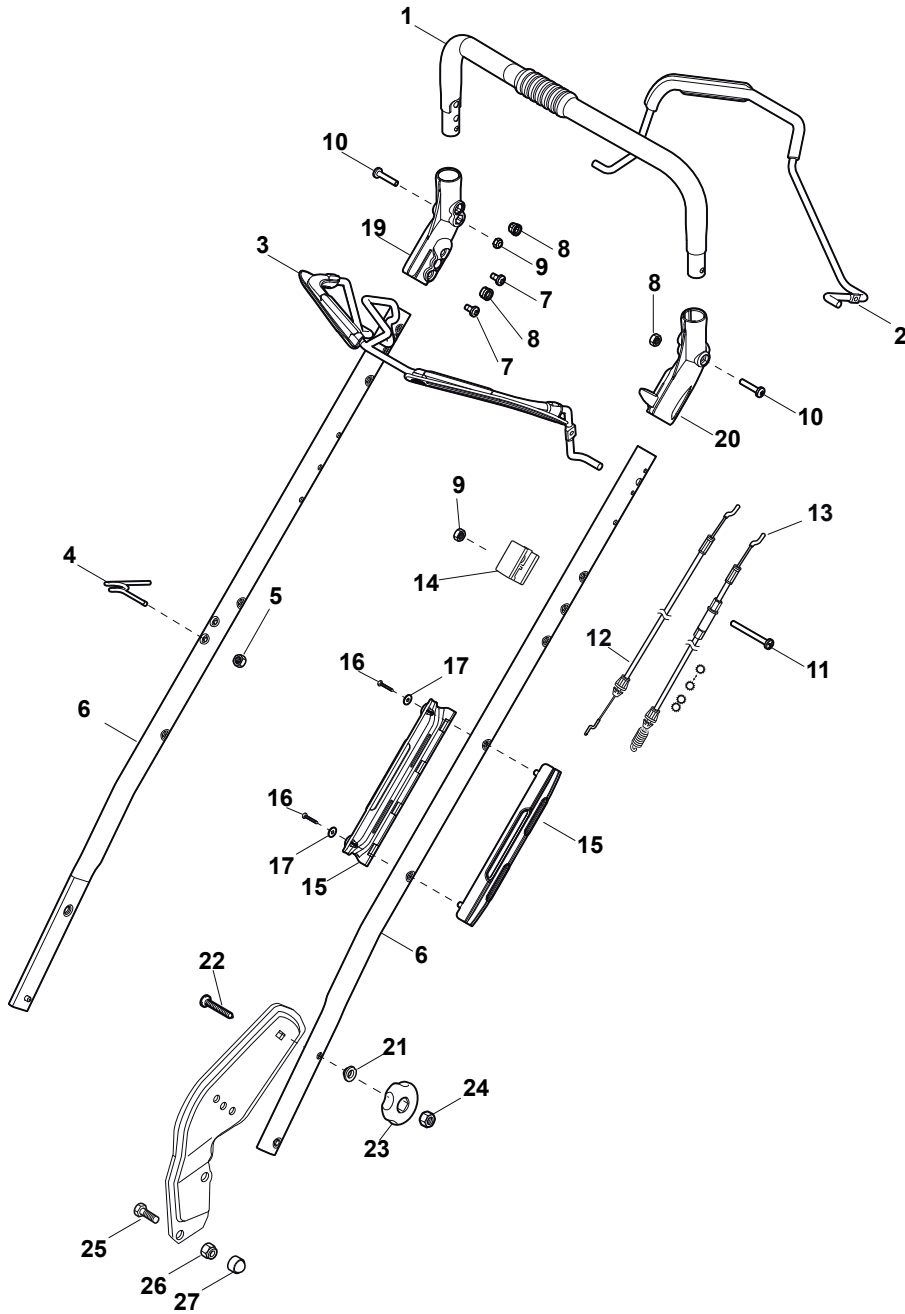

Utgåva Issue 2 - 2016		Reglage, övre		Handle, Upper Part	
Pos. Fig.	Antal Q.ty	Art nr Part No	Benämning	Description	Anmärkning Notes
3	1	381003472/0	Reglagebygel	Lever, Engine Brake	
1	1	381006670/2	Styrrör	Handle Tube	
2	1	381003349/0	Bygel Drivning	Lever, Driving	
4	1	122430309/0	Fjäder	Spring	
5	1	112154330/0	Mutter	Nut	
6	2	381007047/0	Handtag gra överdel Dmxnp	Handle Grey Upper Part	
7	4	112735662/1	Skruv	Screw	
8	4	322041967/1	Bussning	Bushing	
9	3	112154510/0	Mutter	Nut	
10	2	112728721/0	Skruv	Screw	
11	1	112727786/0	Skruv	Screw	
12	1	181030101/0	Motorbromswire	Cable, Thread Engine Brake	
13	1	381030098/0	Kopplingswire	Dirve Cable	for FIX Rpm
14	1	322551639/0	Plat	Fixed Plate	
15	2	322806644/0	Skydd	Protection	
16	2	112727812/0	Skruv	Screw	
17	2	112523000/1	Bricka	Washer	
19	1	322488301/0	Joining Bussning Ho	Joint Sleeve Grey Right	
20	1	322488303/0	Joining Bussning Va	Joining Sleeve Grey Left	
21	2	122671651/0	Bricka	Washer	
22	2	112819105/0	Skruv	Screw	
23	2	322399804/1	Mutter	Nut	
24	2	112293200/0	Mutter	Nut	
25	2	112793301/0	Skruv	Screw	
26	2	112155000/0	Mutter	Nut	
27	2	118203854/0	Lock	Cap