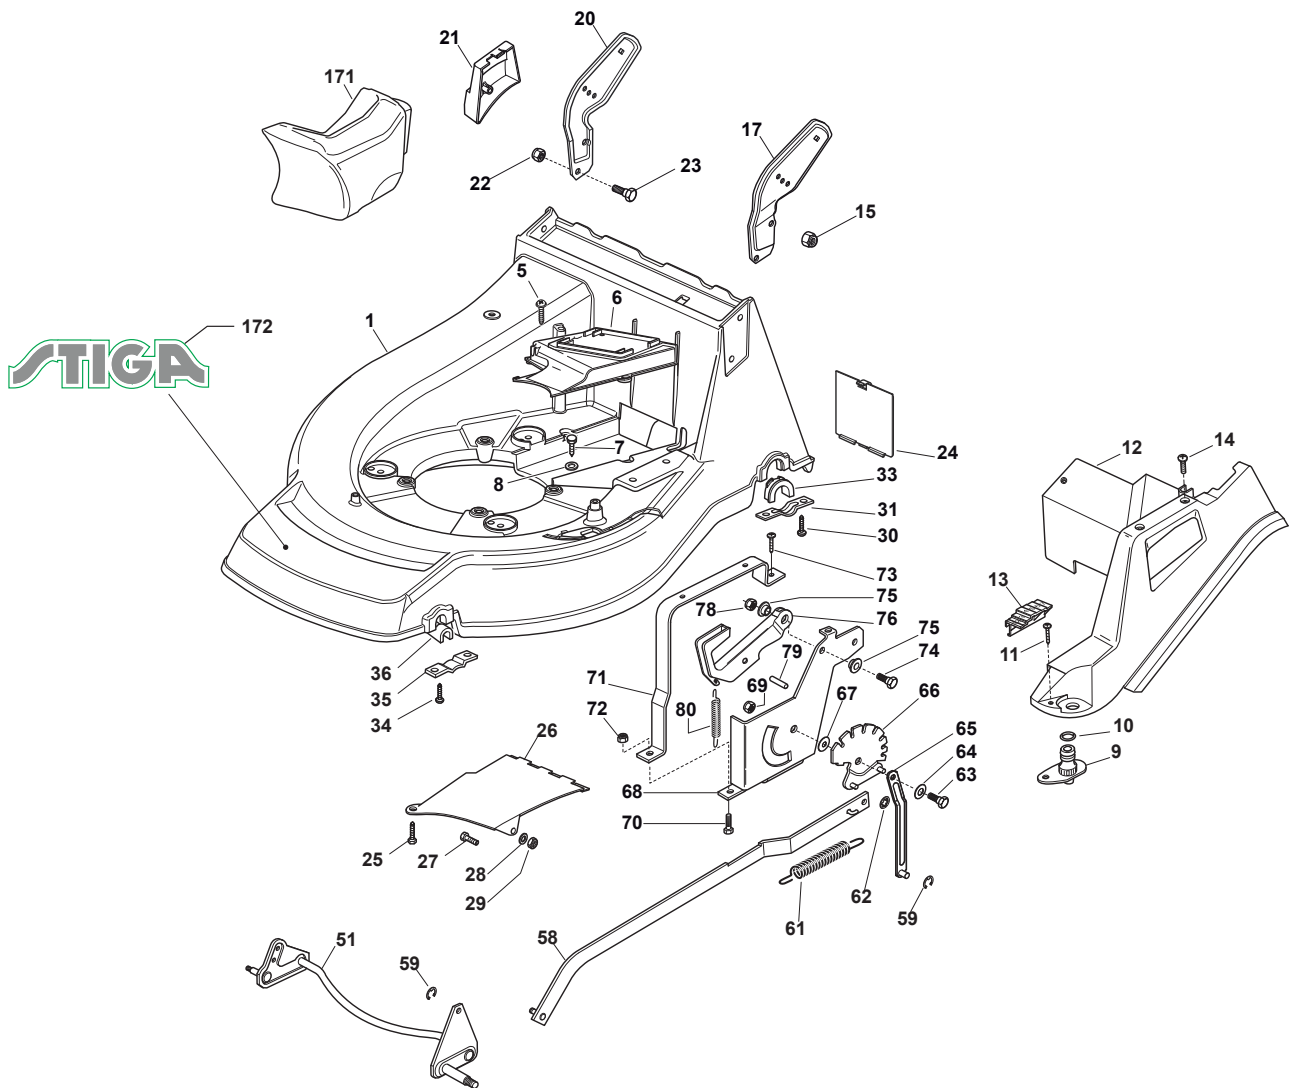

Utgåva Issue 2 - 2016		Kapa och höjdställning Deck And Height Adjusting			
Pos. Fig.	Antal Q.ty	Art nr Part No	Benämning	Description	Anmärkning Notes
79	1	112622640/0	Spännstift	Pin	
80	1	122446175/0	Fjäder	Spring	
171	1	322140224/1	Mulcherinsats	Cap	
172	1	114367494/2	Dekal STIGA logo	Label STIGA logo