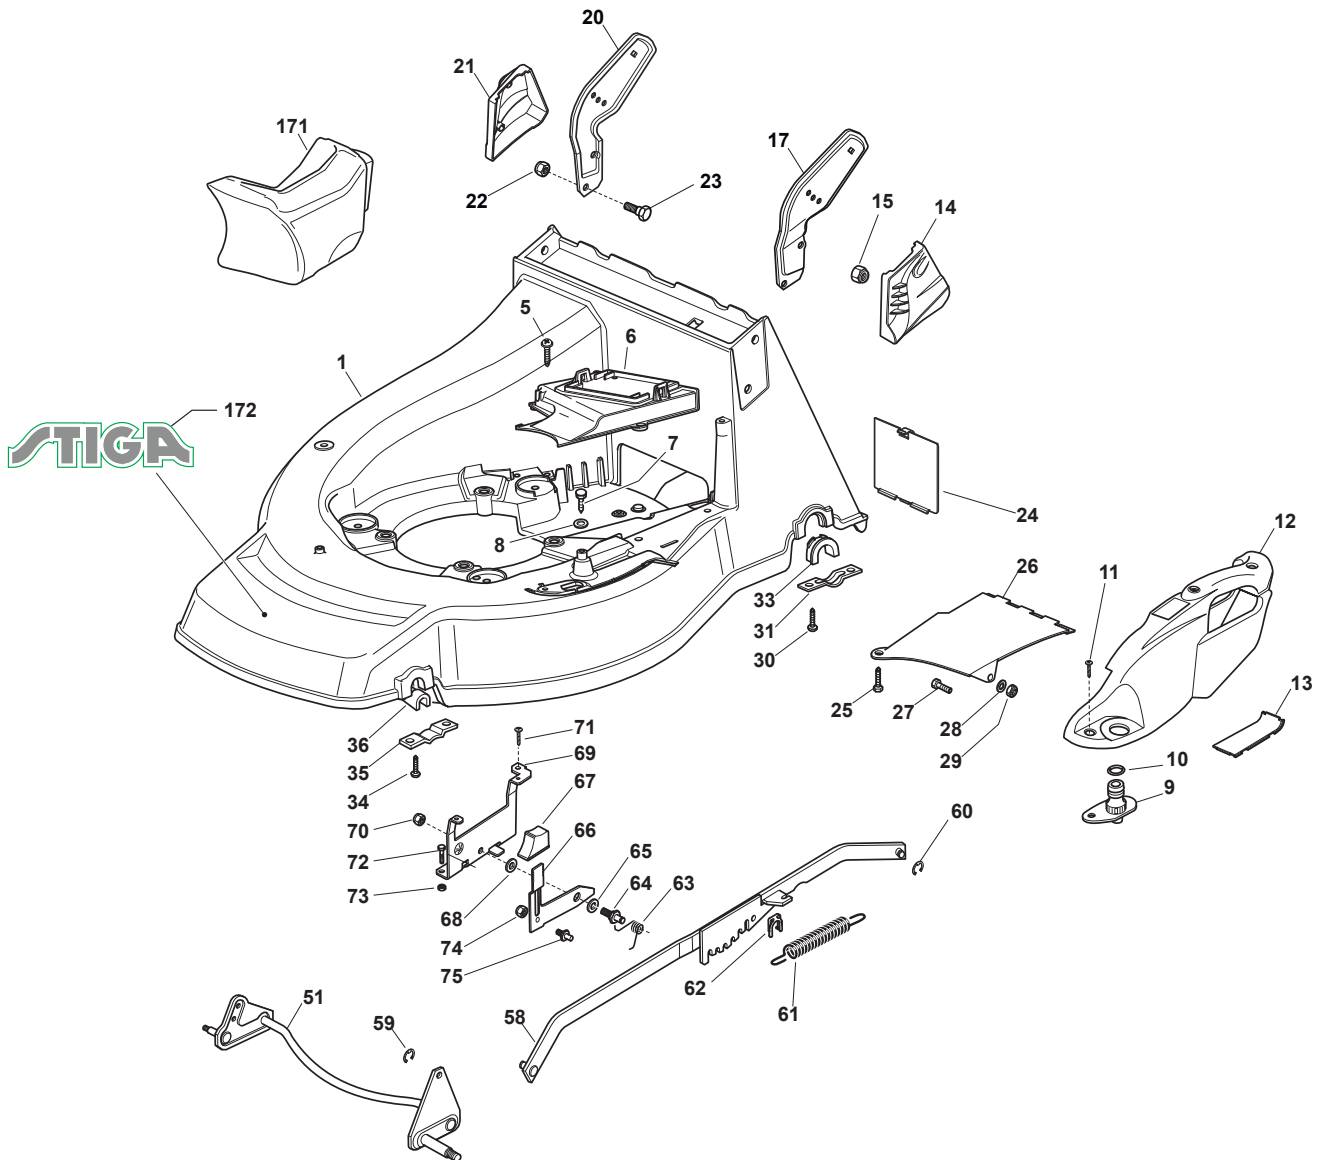

Utgåva Issue 2 - 2016		Kapa och höjdställning		Deck And Height Adjusting	
Pos. Fig.	Antal Q.ty	Art nr Part No	Benämning	Description	Anmärkning Notes
1	1	381004743/1	Chassi-gra	Grey Deck	
5	2	112728522/0	Skruv	Screw	
6	1	322060221/0	Remskydd	Belt Protection	
7	1	112731350/0	Skruv	Screw	
8	2	112523040/0	Bricka	Washer	
9	1	122034000/0	Washing Connection	Washing Connection	
10	1	119035000/0	O-Ring	Or Ring	
11	3	112728520/0	Skruv	Screw	
12	1	122060146/0	Kapa	Deck, Adjustment	
13	1	122546070/0	Plat	Plate	
14	1	322601003/0	Skydd	Protection	
15	2	112155000/0	Mutter	Nut	
17	1	322778397/1	Fäste-vä	Left Bracket	
20	1	322778396/1	Fäste-hö	Right Bracket	
21	1	322601002/1	Skydd Höger	Protection, Right	
22	2	112155000/0	Mutter	Nut	
23	2	112793301/0	Skruv	Screw	
24	1	122595352/0	Lock	Inspection Door	
25	1	112731350/0	Skruv	Screw	
26	1	322108205/1	Ledplat	Conveyor	
27	1	112789000/0	Skruv	Screw	
28	1	112523020/0	Bricka	Washer	
29	1	112154330/0	Mutter	Nut	
30	4	112731350/0	Skruv	Screw	
31	2	322545147/0	Plat	Plate	
33	2	322038407/0	Bussning	Brass	
34	4	112731350/0	Skruv	Screw	
35	2	322545156/0	Plat	Plate	
36	2	122038400/1	Bussning	Brass	
51	1	381302865/0	Axel, Framhjul	Axle, Front Wheels	
58	1	381002039/1	Höjdställningsstag	Rod, Height Adjustment	
59	1	112000930/0	Lasring	Benzing Ring	
60	1	112000930/0	Lasring	Benzing Ring	
61	1	122446187/0	Fjäder	Spring	
62	1	112436051/0	Plat	Plate	
63	1	122446176/1	Fjäder	Spring	
64	1	122517880/1	Stift	Pin	
65	1	322672152/0	Bricka	Antifriction Washer	
66	1	322322829/1	Höjdställningsspak	Lever, Height Adjustment	
67	1	122602000/0	Tryckknapp	Lever Control Button	
68	1	322672151/0	Bricka	Antifriction Washer	
69	1	322785115/0	Fäste	Support, Height Adjustment	
70	1	112155000/0	Mutter	Nut	
71	1	112729600/0	Skruv	Screw	
72	2	112793101/0	Skruv	Screw	
73	2	112293201/0	Mutter	Nut	
74	1	112154510/0	Mutter	Nut	
75	1	122519746/0	Stift	Pin	
171	1	322140224/1	Mulcherinsats	Cap