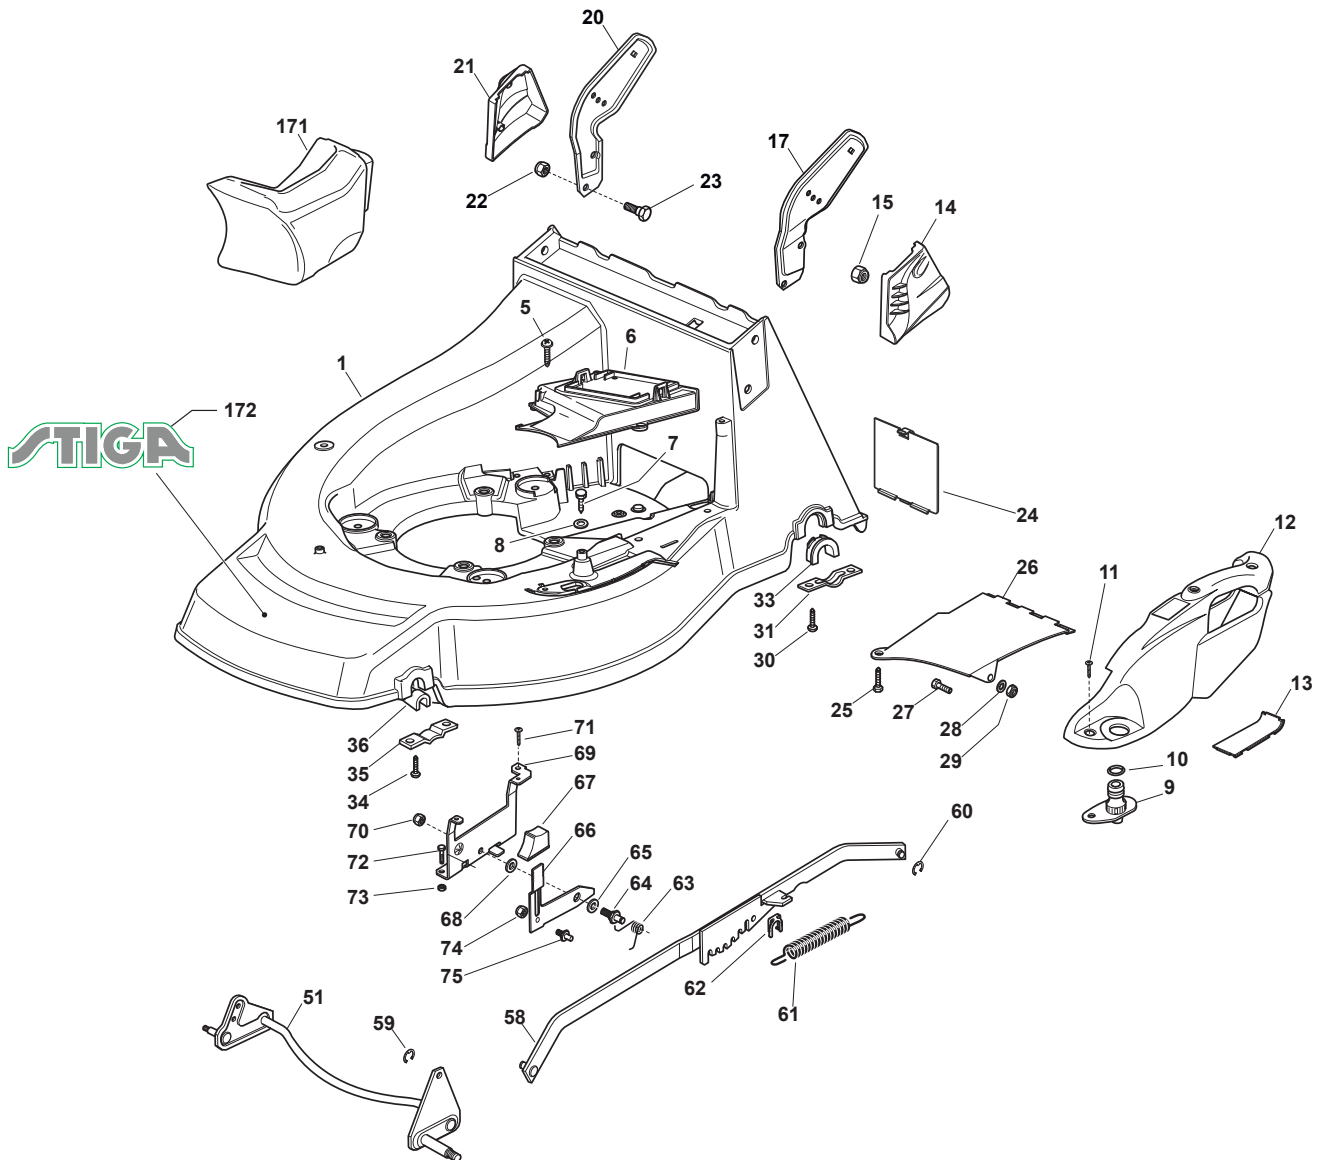

Utgåva Issue 2 - 2016		Kapa och höjdställning		Deck And Height Adjusting	
Pos. Fig.	Antal Q.ty	Art nr Part No	Benämning	Description	Anmärkning Notes
1	1	381004743/1	Chassi-gra	Grey Deck	
5	2	112728522/0	Skruv	Screw	
6	1	322060221/0	Remskydd	Belt Protection	
7	1	112731350/0	Skruv	Screw	
8	2	112523040/0	Bricka	Washer	
9	1	122034000/0	Washing Connection	Washing Connection	
10	1	119035000/0	O-Ring	Or Ring	
11	3	112728520/0	Skruv	Screw	
12	1	122060146/0	Kapa	Deck, Adjustment	
13	1	122546070/0	Plat	Plate	
14	1	322601003/0	Skydd	Protection	
15	2	112155000/0	Mutter	Nut	
17	1	322778397/1	Fäste-vä	Left Bracket	
20	1	322778396/1	Fäste-hö	Right Bracket	
21	1	322601002/1	Skydd Höger	Protection, Right	
22	2	112155000/0	Mutter	Nut	
23	2	112793301/0	Skruv	Screw	
24	1	122595352/0	Lock	Inspection Door	
25	1	112731350/0	Skruv	Screw	
26	1	322108205/1	Ledplat	Conveyor	
27	1	112789000/0	Skruv	Screw	
28	1	112523020/0	Bricka	Washer	
29	1	112154330/0	Mutter	Nut	
30	4	112731350/0	Skruv	Screw	
31	2	322545147/0	Plat	Plate	
33	2	322038407/0	Bussning	Brass	
34	4	112731350/0	Skruv	Screw	
35	2	322545156/0	Plat	Plate	
36	2	122038400/1	Bussning	Brass	
51	1	381302865/0	Axel, Framhjul	Axle, Front Wheels	
58	1	381002039/1	Höjdställningsstag	Rod, Height Adjustment	
59	1	112000930/0	Lasring	Benzing Ring	
60	1	112000930/0	Lasring	Benzing Ring	
61	1	122446187/0	Fjäder	Spring	
62	1	112436051/0	Plat	Plate	
63	1	122446176/1	Fjäder	Spring	
64	1	122517880/1	Stift	Pin	
65	1	322672152/0	Bricka	Antifriction Washer	
66	1	322322829/1	Höjdställningsspak	Lever, Height Adjustment	
67	1	122602000/0	Tryckknapp	Lever Control Button	
68	1	322672151/0	Bricka	Antifriction Washer	
69	1	322785115/0	Fäste	Support, Height Adjustment	
70	1	112155000/0	Mutter	Nut	
71	1	112729600/0	Skruv	Screw	
72	2	112793101/0	Skruv	Screw	
73	2	112293201/0	Mutter	Nut	
74	1	112154510/0	Mutter	Nut	
75	1	122519746/0	Stift	Pin	
171	1	322140224/1	Mulcherinsats	Cap