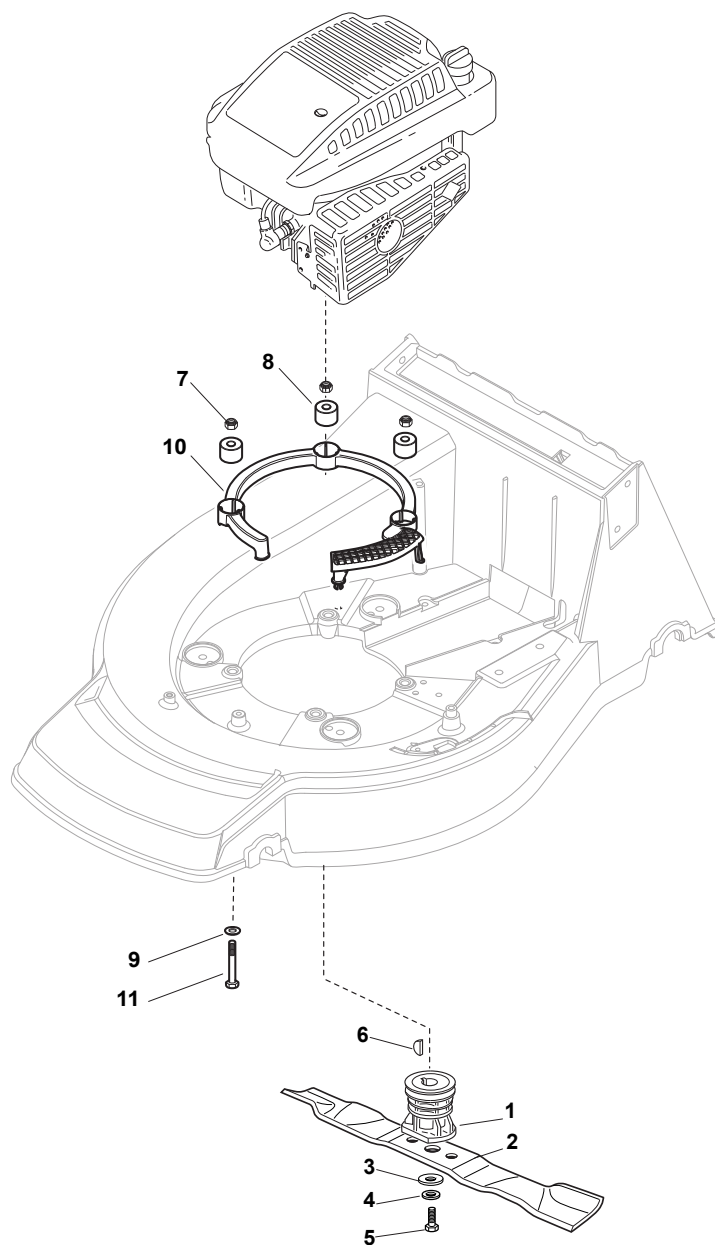

Utgåva Issue 2 - 2016		Kniv Blade			
Pos. Fig.	Antal Q.ty	Art nr Part No	Benämning	Description	Anmärkning Notes
1	1	122465638/1	Knivfäste	Hub With Pulley, Crankshaft Ø 22.2	
2	1	181004366/2	Kniv	Blade	
3	1	122160400/0	Fjäderbricka	Elastic Disc	
4	1	112523080/0	Bricka	Washer	
5	1	112736815/0	Skruv	Screw	
6	1	112139100/0	Kil	Key	
7	3	112154210/0	Mutter	Nut	
8	3	122170835/0	Distans	Spacer	
9	3	112521350/0	Bricka	Washer	
10	1	322170964/0	Skydd	Protection	
11	3	112692050/0	Skruv	Screw