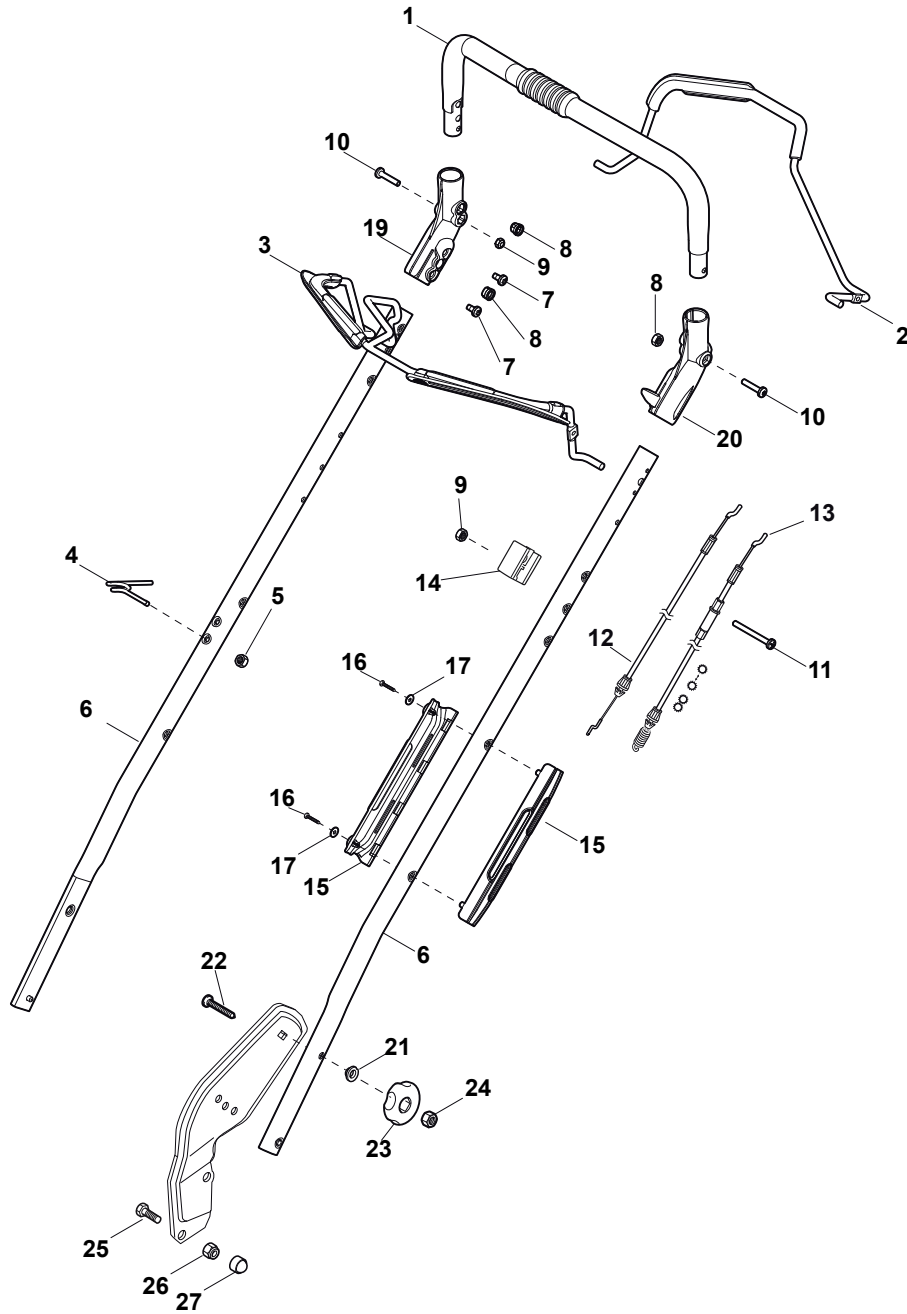

Utgåva Issue 2 - 2016		Reglage, övre Handle, Upper Part			
Pos. Fig.	Antal Q.ty	Art nr Part No	Benämning	Description	Anmärkning Notes
3	1	381003472/0	Reglagebygel	Lever, Engine Brake	
1	1	381006670/2	Styrrör	Handle Tube	
2	1	381003349/0	Bygel Drivning	Lever, Driving	
4	1	122430309/0	Fjäder	Spring	
5	1	112154330/0	Mutter	Nut	
6	2	381007047/0	Handtag gra överdel Dmxnp	Handle Grey Upper Part	
7	4	112735662/1	Skruv	Screw	
8	4	322041967/1	Bussning	Bushing	
9	3	112154510/0	Mutter	Nut	
10	2	112728721/0	Skruv	Screw	
11	1	112727786/0	Skruv	Screw	
12	1	181030101/0	Motorbromswire	Cable, Thread Engine Brake	
13	1	381030098/0	Kopplingswire	Dirve Cable	for FIX Rpm
14	1	322551639/0	Plat	Fixed Plate	
15	2	322806644/0	Skydd	Protection	
16	2	112727812/0	Skruv	Screw	
17	2	112523000/1	Bricka	Washer	
19	1	322488301/0	Joining Bussning Ho	Joint Sleeve Grey Right	
20	1	322488303/0	Joining Bussning Va	Joining Sleeve Grey Left	
21	2	122671651/0	Bricka	Washer	
22	2	112819105/0	Skruv	Screw	
23	2	322399804/1	Mutter	Nut	
24	2	112293200/0	Mutter	Nut	
25	2	112793301/0	Skruv	Screw	
26	2	112155000/0	Mutter	Nut	
27	2	118203854/0	Lock	Cap