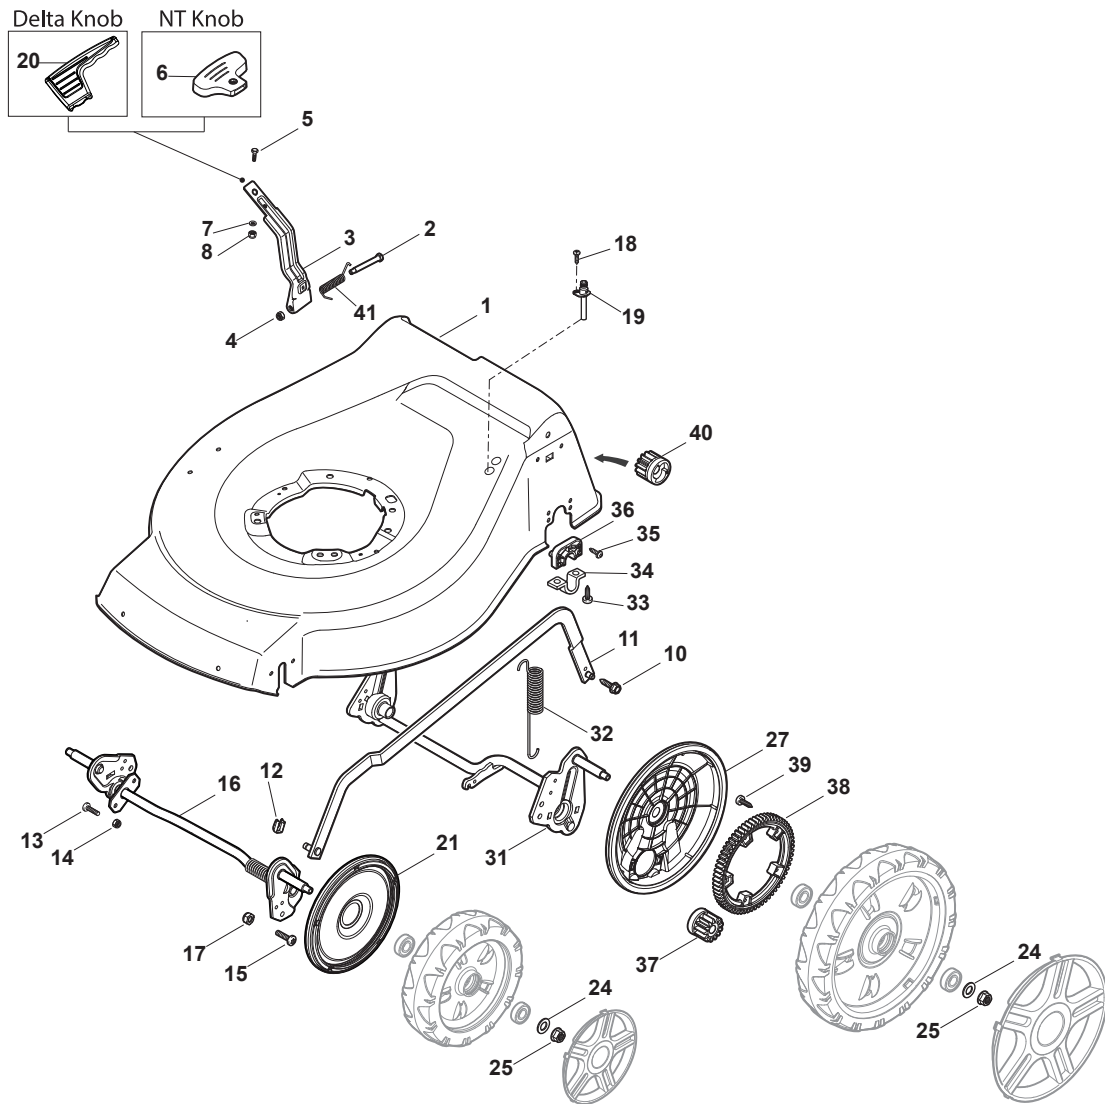

Utgåva Issue 3 - 2016		Kapa och höjdställning		Deck And Height Adjusting	
Pos. Fig.	Antal Q.ty	Art nr Part No	Benämning	Description	Anmärkning Notes
1	1	381004741/0	Chassi-gra	Grey Deck	
2	1	122534131/0	Stift	Pin	
3	1	381003398/0	Höjdställningsspak	Lever, Height Adjustment	
4	1	112154510/0	Mutter	Nut	
5	1	112788512/0	Skruv	Screw	
6	1	322394503/0	Knopp.Kontroll.Spak Svart.	Knob	NT Knob
7	1	112521310/0	Bricka	Washer	
8	1	112150000/0	Mutter	Nut	
10	1	122943013/0	Skruv	Screw	
11	1	381002030/0	Höjdställningsstag	Rod, Height Adjustment	
12	1	112436051/0	Plat	Plate	
13	3	112727803/0	Skruv	Screw	
14	3	112154510/0	Mutter	Nut	
15	1	112727801/0	Skruv	Screw	
16	1	381002883/1	Hjulaxel-fram	Front Wheel Axle	
17	1	112154510/0	Mutter	Nut	
18	1	112728450/0	Skruv	Screw	
19	1	322034002/0	Tvättanslutning Nt (Svart)	Washing Connection	
20	1	322394522/0	Knopp.Kontroll.Spak Svart.	Knob	Delta Knob
21	2	322600145/0	Hjulskydd	Protection, Wheel	
24	4	112521350/0	Bricka	Washer	
25	4	112155000/0	Mutter	Nut	
27	2	322600208/0	Hjulskydd	Protection, Wheel	
31	1	381302835/1	Hjulaxel-bakre	Axle, Rear Wheels	
32	1	122450460/0	Fjäder	Spring	
33	4	112728697/0	Skruv	Screw	
34	2	322545152/0	Plat	Plate	
35	4	112728697/0	Skruv	Screw	
36	2	322785304/1	Fäste	Support	
37	1	122570134/0	Drev	Left Pinion	
38	2	322120115/0	Drev	Wheels Crown	
39	6	112728706/0	Skruv	Screw	
40	1	122570133/0	Drev	Right Pinion	
41	1	122446192/0	Fjäder	Spring