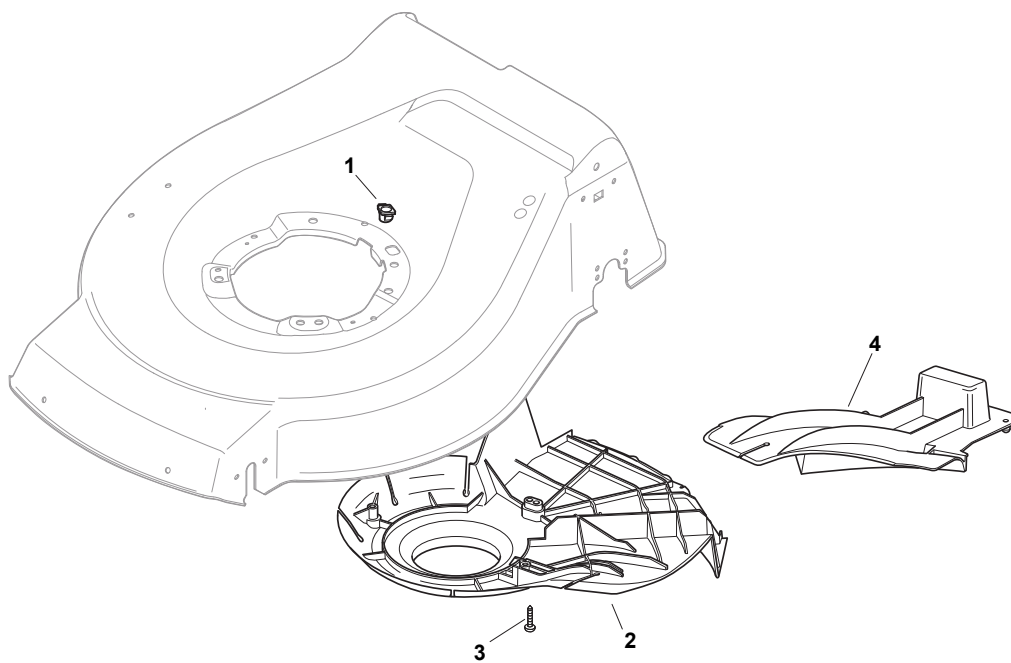

Utgåva Issue 3 - 2016		Remskydd Protection, Belt			
Pos. Fig.	Antal Q.ty	Art nr Part No	Benämning	Description	Anmärkning Notes
1	1	322291150/0	Gummihylsa	Rubber Insert	
2	1	322060198/1	Remskydd	Belt Protection	
3	3	112728531/1	Skruv	Screw	
4	1	322140223/0	Mulchplugg	Deflector