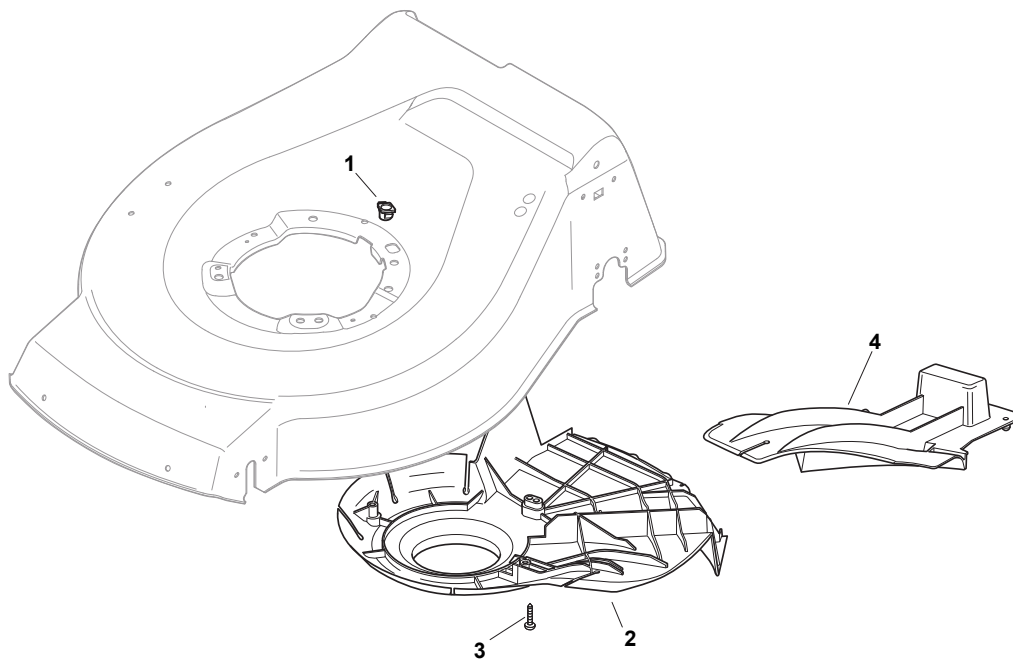

Utgåva Issue 2 - 2016		Remskydd Protection, Belt			
Pos. Fig.	Antal Q.ty	Art nr Part No	Benämning	Description	Anmärkning Notes
3	3	112728531/1	Skruv	Screw	
3	3	112728531/1	Skruv	Screw	
1	1	322291150/0	Gummihylsa	Rubber Insert	
2	1	322060198/1	Remskydd	Belt Protection	
4	1	322140223/0	Mulchplugg	Deflector