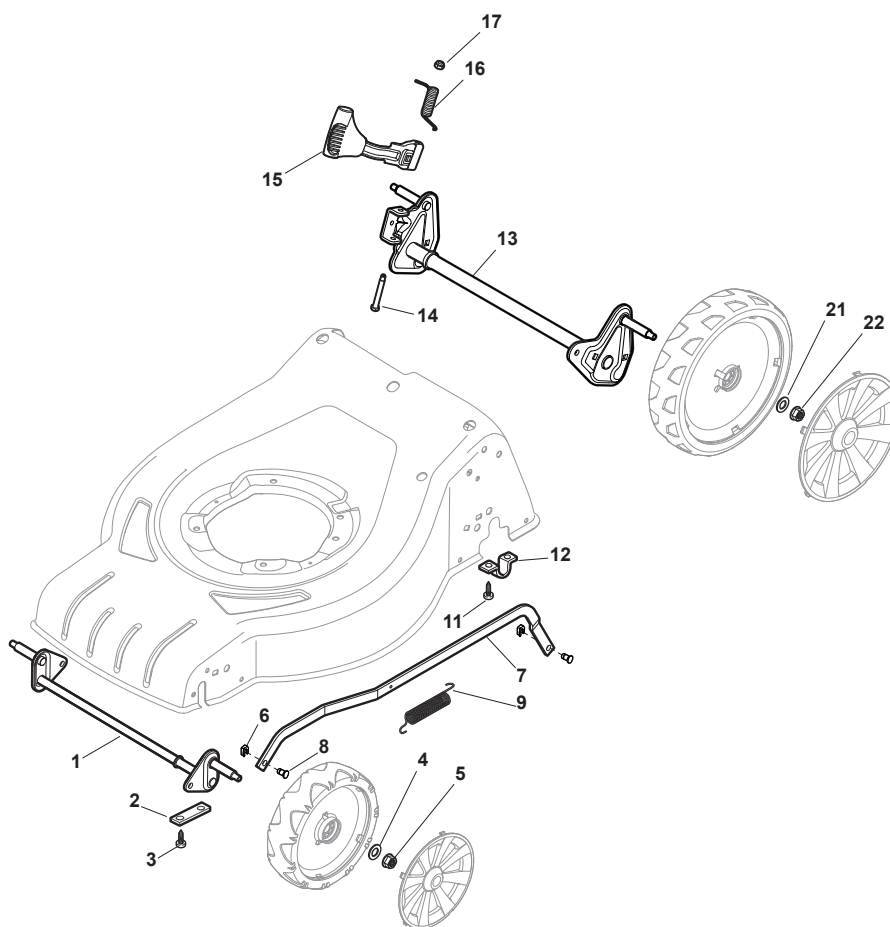

Reservdelskatalog Parts Catalogue

COMBI 48

295485048/S16 - Season 2016

- Use GLOBAL GARDEN PRODUCT Genuine Spare Parts specified in the parts list for repair and/or replacement.
 - The contents described in the parts list may change due to improvement.
 - The drawings of the spare parts are only indicative and might not represent the part in question exactly.
 - The indications "right" - "left" - "front" - "rear" refer to the position of the operator when using the machine.
- When placing orders of parts for repair and/or replacement, make sure that the illustrated parts list is the one applying to the machine's year of manufacture, as shown on the identification plate attached to the machine.

Utgåva Issue 2 - 2016		Höjdställning Height Adjusting			
Pos. Fig.	Antal Q.ty	Art nr Part No	Benämning	Description	Anmärkning Notes
1	1	381302821/0	Hjulaxel-fram	Front Wheel Axle	
2	2	322545142/0	Plat	Plate	
3	4	112728698/0	Skruv	Screw	
4	2	112521350/0	Bricka	Washer	
5	2	112155000/0	Mutter	Nut	
6	2	112436051/0	Plat	Plate	
7	1	322869673/0	Höjjusteringsstag	Rod, Height Adjustment	
8	2	122519820/0	Stift	Pin	
9	1	122446193/0	Fjäder	Spring	
11	4	112728698/0	Skruv	Screw	
12	2	322545152/0	Plat	Plate	
13	1	381302815/0	Hjulaxel-bakre	Rear Wheel Axle	
14	1	122534131/0	Stift	Pin	
15	1	381003357/0	Hjuls BakreAdj. Spak	Wheels Rear Adj. Lever	
16	1	122446192/0	Fjäder	Spring	
17	1	112154510/0	Mutter	Nut	
21	2	112521350/0	Bricka	Washer	
22	2	112155000/0	Mutter	Nut	