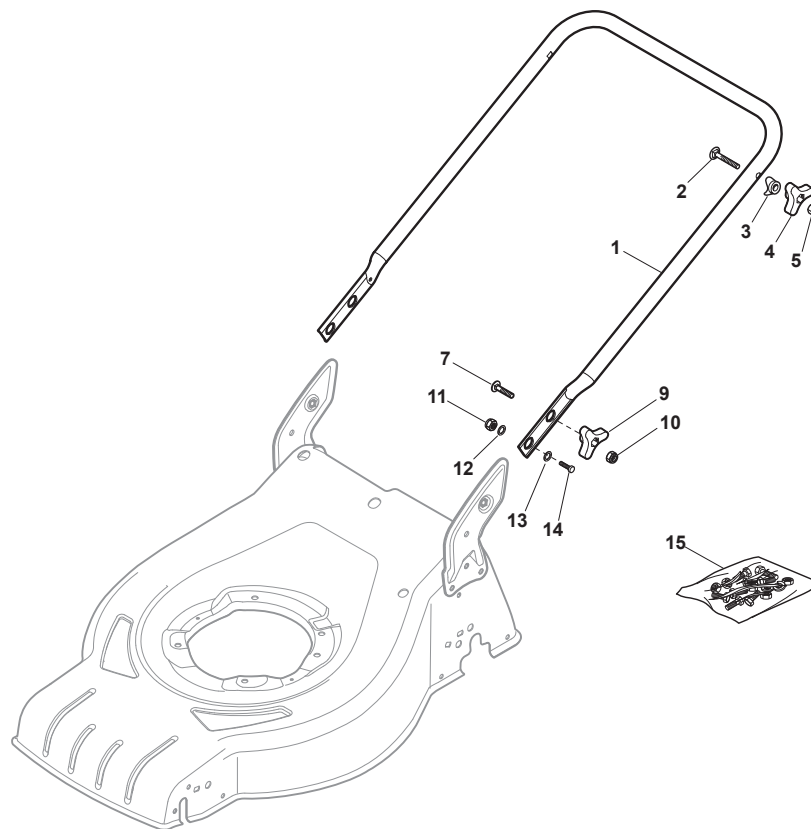

Reservdelskatalog Parts Catalogue

COMBI 48

295485048/S16 - Season 2016

- Use GLOBAL GARDEN PRODUCT Genuine Spare Parts specified in the parts list for repair and/or replacement.
 - The contents described in the parts list may change due to improvement.
 - The drawings of the spare parts are only indicative and might not represent the part in question exactly.
 - The indications "right" - "left" - "front" - "rear" refer to the position of the operator when using the machine.
- When placing orders of parts for repair and/or replacement, make sure that the illustrated parts list is the one applying to the machine's year of manufacture, as shown on the identification plate attached to the machine.

Utgåva Issue 2 - 2016		Höjdställning Height Adjusting			
Pos. Fig.	Antal Q.ty	Art nr Part No	Benämning	Description	Anmärkning Notes
1	1	381302821/0	Hjulaxel-fram	Front Wheel Axle	
2	2	322545142/0	Plat	Plate	
3	4	112728698/0	Skruv	Screw	
4	2	112521350/0	Bricka	Washer	
5	2	112155000/0	Mutter	Nut	
6	2	112436051/0	Plat	Plate	
7	1	322869673/0	Höjjusteringsstag	Rod, Height Adjustment	
8	2	122519820/0	Stift	Pin	
9	1	122446193/0	Fjäder	Spring	
11	4	112728698/0	Skruv	Screw	
12	2	322545152/0	Plat	Plate	
13	1	381302815/0	Hjulaxel-bakre	Rear Wheel Axle	
14	1	122534131/0	Stift	Pin	
15	1	381003357/0	Hjuls BakreAdj. Spak	Wheels Rear Adj. Lever	
16	1	122446192/0	Fjäder	Spring	
17	1	112154510/0	Mutter	Nut	
21	2	112521350/0	Bricka	Washer	
22	2	112155000/0	Mutter	Nut	