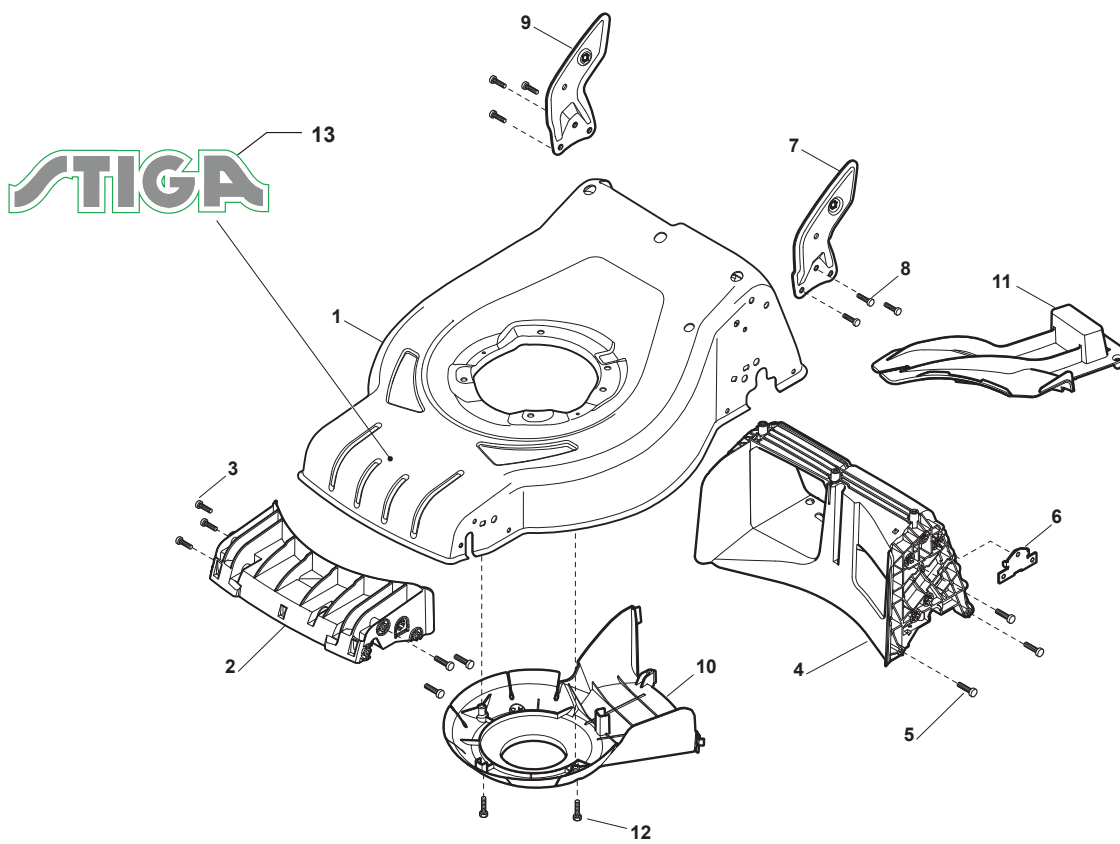

Utgåva Issue 2 - 2016		Kapa Deck			
Pos. Fig.	Antal Q.ty	Art nr Part No	Benämning	Description	Anmärkning Notes
1	1	381004729/0	Chassi-gra	Grey Deck	
2	1	322108301/1	Plastfront Transportör	Front Conveyor Assy	
3	6	112728699/0	Skruv	Screw	
4	1	322108302/0	Bakre skyddLuftledare	Rear Conveyor Assy	
5	6	112728699/0	Skruv	Screw	
6	2	322545213/0	Plat	Plate	
7	1	381005139/0	Fäste-vä	Left Bracket	
8	6	112727801/0	Skruv	Screw	
9	1	381005137/0	Fäste-hö	Right Bracket	
10	1	322060242/0	Remskydd	Belt Protection	
11	1	322140239/0	Mulcherinsats	Mulching Deflector	
12	2	112728530/0	Skruv	Screw	
13	1	114367494/2	Dekal STIGA logo	Label STIGA logo