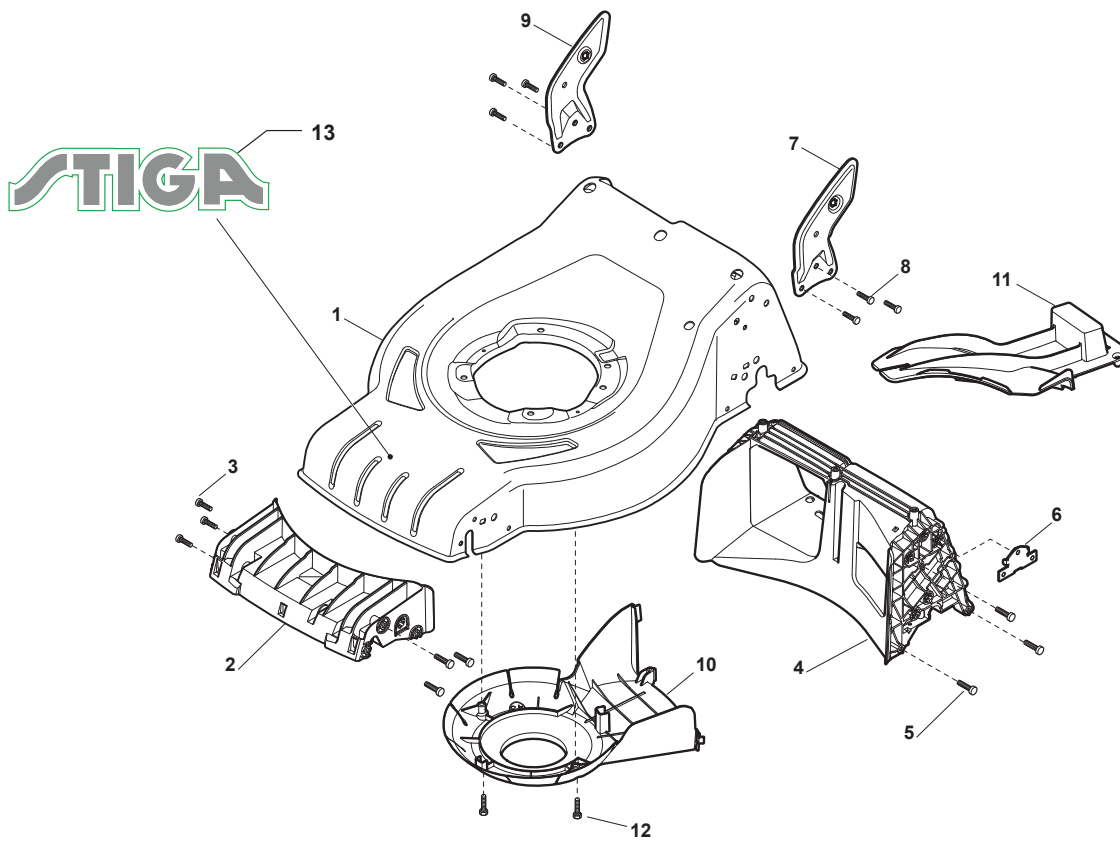

Utgåva Issue 3 - 2016		Kapa Deck			
Pos. Fig.	Antal Q.ty	Art nr Part No	Benämning	Description	Anmärkning Notes
1	1	381004730/0	Chassi-gra	Grey Deck	
2	1	322108308/0	Bakre skyddLuftledare	Rear Conveyor Assy	
3	6	112728699/0	Skruv	Screw	
4	1	322108302/0	Bakre skyddLuftledare	Rear Conveyor Assy	
5	6	112728699/0	Skruv	Screw	
6	2	322545213/0	Plat	Plate	
7	1	381005167/0	Fäste-vä	Left Bracket	
8	6	112727801/0	Skruv	Screw	
9	1	381005165/0	Fäste-hö	Right Bracket	
10	1	322060250/0	Remskydd	Belt Protection	
11	1	322140244/0	Mulching Deflektor Cruiser 48	Mulching Plug	
12	2	112728530/0	Skruv	Screw	
13	1	114367494/2	Dekal STIGA logo	Label STIGA logo