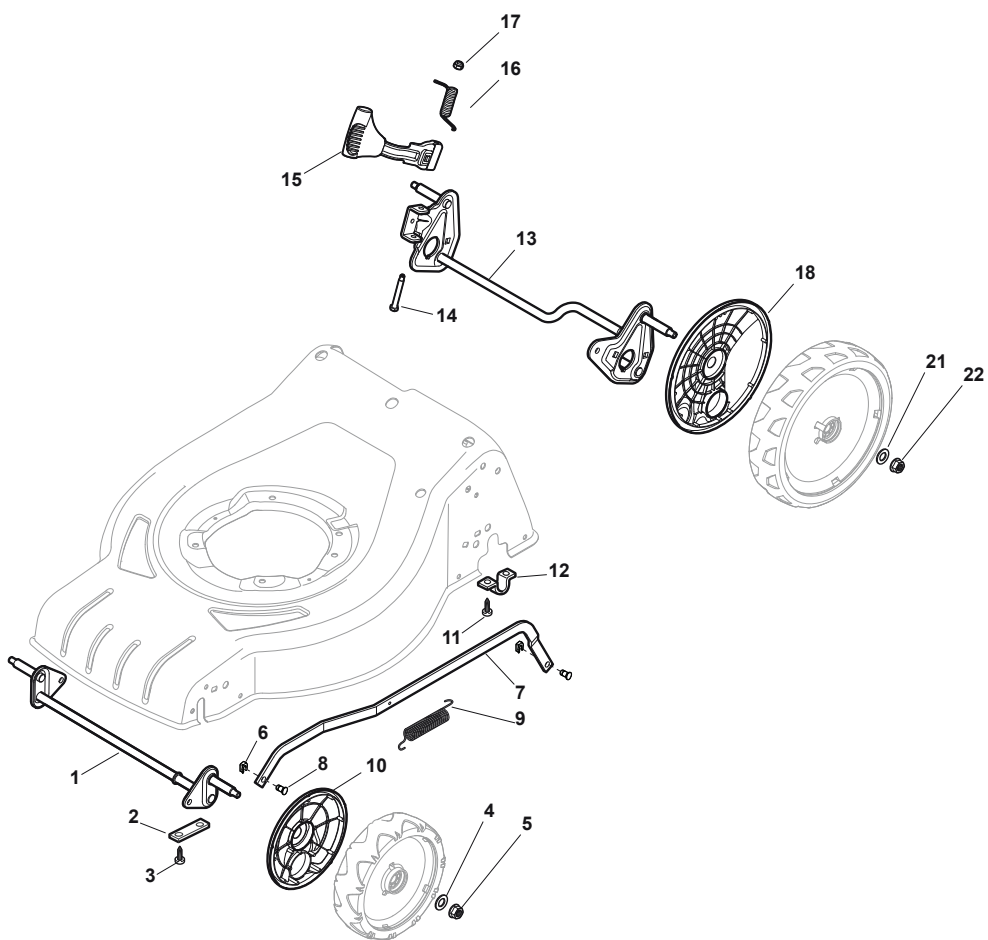

Reservdelskatalog Parts Catalogue

MULTIMOWER 53 S

295536148/S15 - Season 2016

- Use GLOBAL GARDEN PRODUCT Genuine Spare Parts specified in the parts list for repair and/or replacement.
 - The contents described in the parts list may change due to improvement.
 - The drawings of the spare parts are only indicative and might not represent the part in question exactly.
 - The indications "right" - "left" - "front" - "rear" refer to the position of the operator when using the machine.
- When placing orders of parts for repair and/or replacement, make sure that the illustrated parts list is the one applying to the machine's year of manufacture, as shown on the identification plate attached to the machine.

Utgåva Issue 3 - 2016		Höjdställning Height Adjusting			
Pos. Fig.	Antal Q.ty	Art nr Part No	Benämning	Description	Anmärkning Notes
1	1	381302853/0	Hjulaxel-fram	Front Wheel Axle	
2	2	322545142/0	Plat	Plate	
3	4	112728698/0	Skruv	Screw	
4	2	112521350/0	Bricka	Washer	
5	2	112155000/0	Mutter	Nut	
6	2	112436051/0	Plat	Plate	
7	1	322869679/0	Höjjusteringsstag	Rod, Height Adjustment	
8	2	122519823/0	Stift	Pin	
9	1	122446193/0	Fjäder	Spring	
10	2	322600145/0	Hjulskydd	Protection, Wheel	D. 200
11	4	112728698/0	Skruv	Screw	
12	2	322545152/0	Plat	Plate	
13	1	381302849/0	Hjulaxel-bakre	Rear Wheel Axle	
14	1	122534131/0	Stift	Pin	
15	1	381003357/0	Hjuls BakreAdj. Spak	Wheels Rear Adj. Lever	
16	1	122446192/0	Fjäder	Spring	
17	1	112154510/0	Mutter	Nut	
18	2	322600240/0	Hjulskydd	Protection, Wheel	
21	2	112521350/0	Bricka	Washer	
22	2	112155000/0	Mutter	Nut	