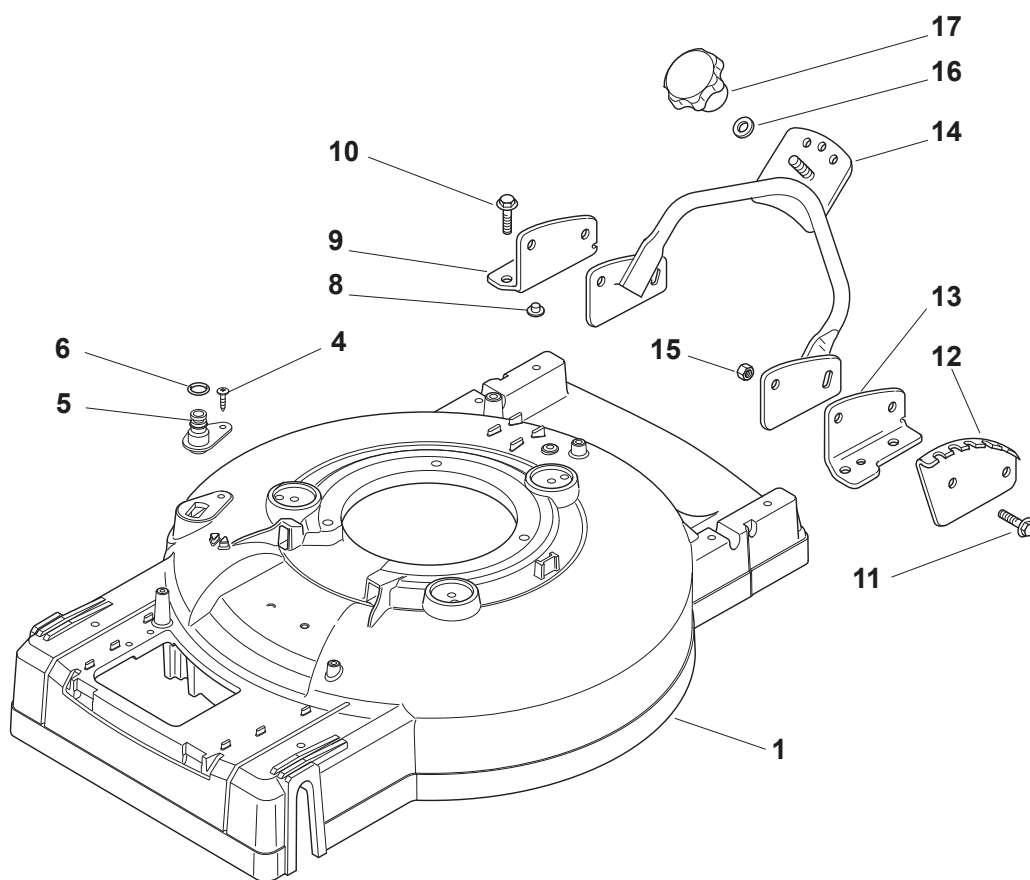

Utgåva Issue 21 - 2016		Kapa/reglage, nedre Deck/Handle, Lower Part			
Pos. Fig.	Antal Q.ty	Art nr Part No	Benämning	Description	Anmärkning Notes
1	1	381004736/0	Chassi-gra	Grey Deck	
4	1	112727802/0	Skruv	Screw	
5	1	122034000/0	Washing Connection	Washing Connection	
6	1	119035000/0	O-Ring	Or Ring	
8	2	322820054/0	Plugg	White Cap	
9	1	322778417/0	Fäste-hö	Right Bracket	
10	4	112735595/0	Skruv	Screw	
11	4	112800815/0	Skruv	Screw	
12	1	322735569/0	Höjjustering sektor	Sector, Height Adjustment	
13	1	322778415/0	Fäste-vä	Bracket, Left	
14	1	381006369/0	Däck Nedre Kpl. Gra	Handle, Middle Part Grey	
15	4	112293200/0	Mutter	Nut	
16	1	112523080/0	Bricka	Washer	
17	1	322399813/0	Knopp	Knob