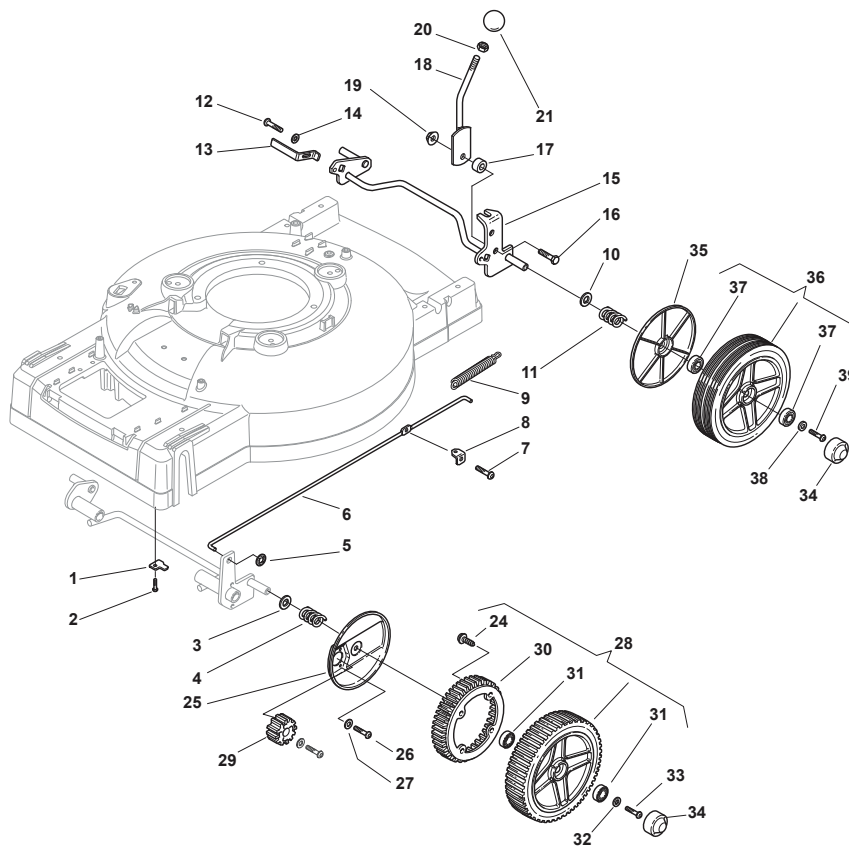

Utgåva Issue 21 - 2016		Hjul och navkapsel		Wheel and Hub Cap	
Pos. Fig.	Antal Q.ty	Art nr Part No	Benämning	Description	Anmärkning Notes
1	2	322545157/1	Plat	Front Axle Plate	
2	4	112735662/1	Skruv	Screw	
3	2	122671659/0	Bricka	Washer	
4	2	122430215/0	Fjäder	Spring	
5	2	112604899/0	Starlock P6704 8 Fz	Crown Fastener	
6	1	122033331/0	Höjdinställningsspak	Wheels Control Rod	
7	1	112735651/0	Skruv	Screw	
8	1	322545139/0	Plat	Plate	
9	1	122446183/0	Fjäder	Spring	
10	2	122671659/0	Bricka	Washer	
11	2	122430215/0	Fjäder	Spring	
12	2	112735661/0	Skruv	Screw	
13	2	322551529/0	Hjulrensare	Wheels Cleaning Plate	
14	2	112521330/0	Bricka	Washer	
15	1	381002835/0	Hjulaxel-bakre	Rear Wheel Axle	
16	1	112793701/0	Skruv	Screw	
17	1	122170830/0	Distans	Spacer	
18	1	381003317/0	Höjdinställningsspak	Lever, Height Adjustment	
19	1	112293201/0	Mutter	Nut	
20	1	112293200/0	Mutter	Nut	
21	1	322399812/0	Knopp	Knob	
24	4	112728210/0	Skruv	Screw	
25	2	322600129/0	Hjulskydd	Protection, Wheel	
26	4	112735661/0	Skruv	Screw	
27	4	112521330/0	Bricka	Washer	
28	2	381007367/0	Hjul	Wheel	
29	2	122570128/0	Drev	Pinion	
30	2	322120108/0	Drev	Wheels Crown	
31	4	119216038/0	Kullager 6201-2 Rs	Bearing	
32	2	112521460/0	Bricka	Washer	
33	2	112735662/1	Skruv	Screw	
34	4	322110380/0	Navkapsel	Hub Cap Black	
35	2	322600130/0	Hjulskydd	Protection, Wheel	
36	2	381007365/0	Hjul	Wheel	
37	4	119216038/0	Kullager 6201-2 Rs	Bearing	
38	2	112521460/0	Bricka	Washer	
39	2	112735662/1	Skruv	Screw