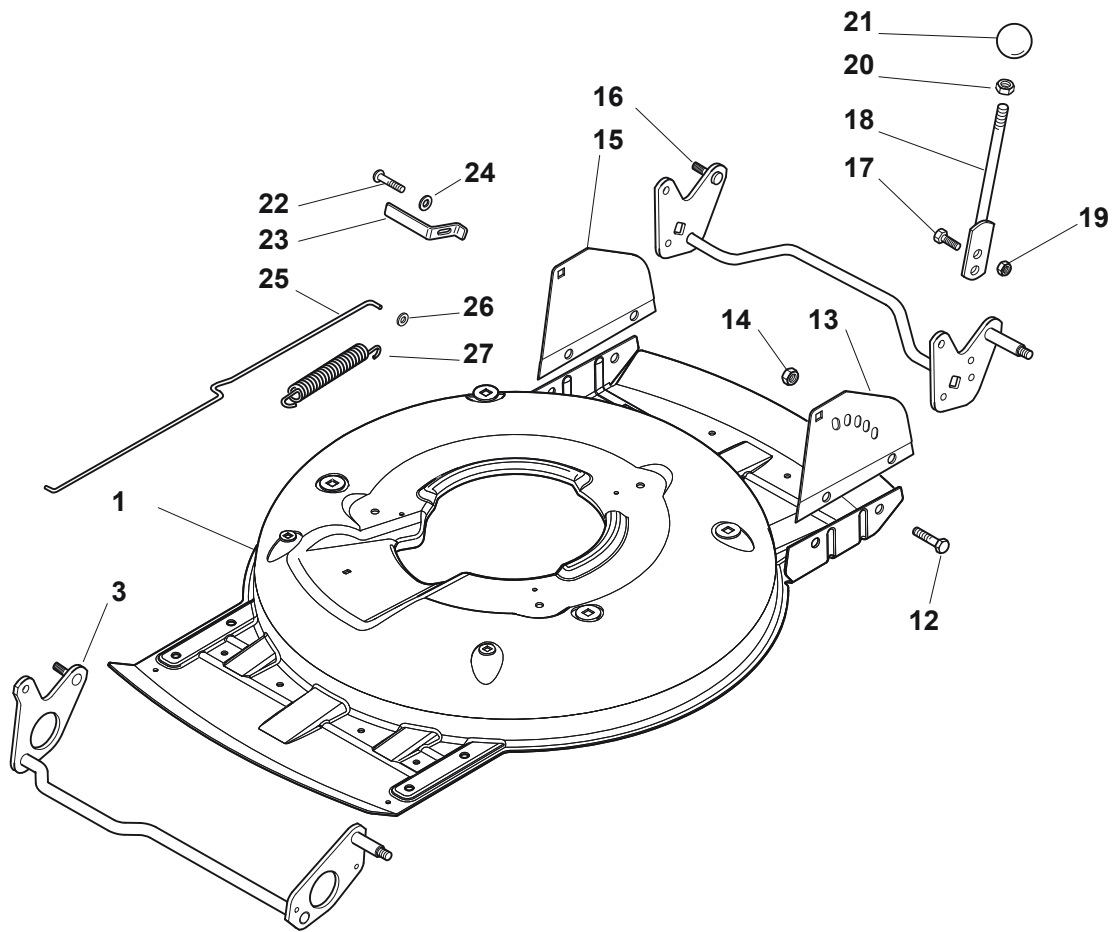

Reservdelskatalog Parts Catalogue

MULTICLIP PRO 50 S

291502038/S16 - Season 2016

- Use GLOBAL GARDEN PRODUCT Genuine Spare Parts specified in the parts list for repair and/or replacement.
 - The contents described in the parts list may change due to improvement.
 - The drawings of the spare parts are only indicative and might not represent the part in question exactly.
 - The indications "right" - "left" - "front" - "rear" refer to the position of the operator when using the machine.
- When placing orders of parts for repair and/or replacement, make sure that the illustrated parts list is the one applying to the machine's year of manufacture, as shown on the identification plate attached to the machine.

www.stiga.com

Utgåva Issue 2 - 2016		Kapa och höjdställning Deck And Height Adjusting			
Pos. Fig.	Antal Q.ty	Art nr Part No	Benämning	Description	Anmärkning Notes
1	1	381004735/0	Chassi-gra	Grey Deck	
3	1	381302863/0	Axel, Framhjul	Axle, Front Wheels	
12	4	112791011/0	Skruv	Screw	
13	1	381545105/0	Plat	Left Plate	
14	4	112154510/0	Mutter	Nut	
15	1	381545104/0	Plat	Right Plate	
16	1	381302861/1	Hjulaxel-bakre	Axle, Rear Wheels	
17	2	112789000/0	Skruv	Screw	
18	1	381003323/0	Höjdställningsspak	Lever, Height Adjustment	
19	2	112154330/0	Mutter	Nut	
20	1	112293200/0	Mutter	Nut	
21	1	322399812/0	Knopp	Knob	
22	2	112735661/0	Skruv	Screw	
23	2	322551529/0	Hjulrensare	Wheels Cleaning Plate	
24	2	112521330/0	Bricka	Washer	
25	1	122033329/0	Höjdställn.stang	Rod, Height Adjustment	
26	2	112604899/0	Starlock P6704 8 Fz	Crown Fastener	
27	1	122446184/0	Fjäder	Spring	