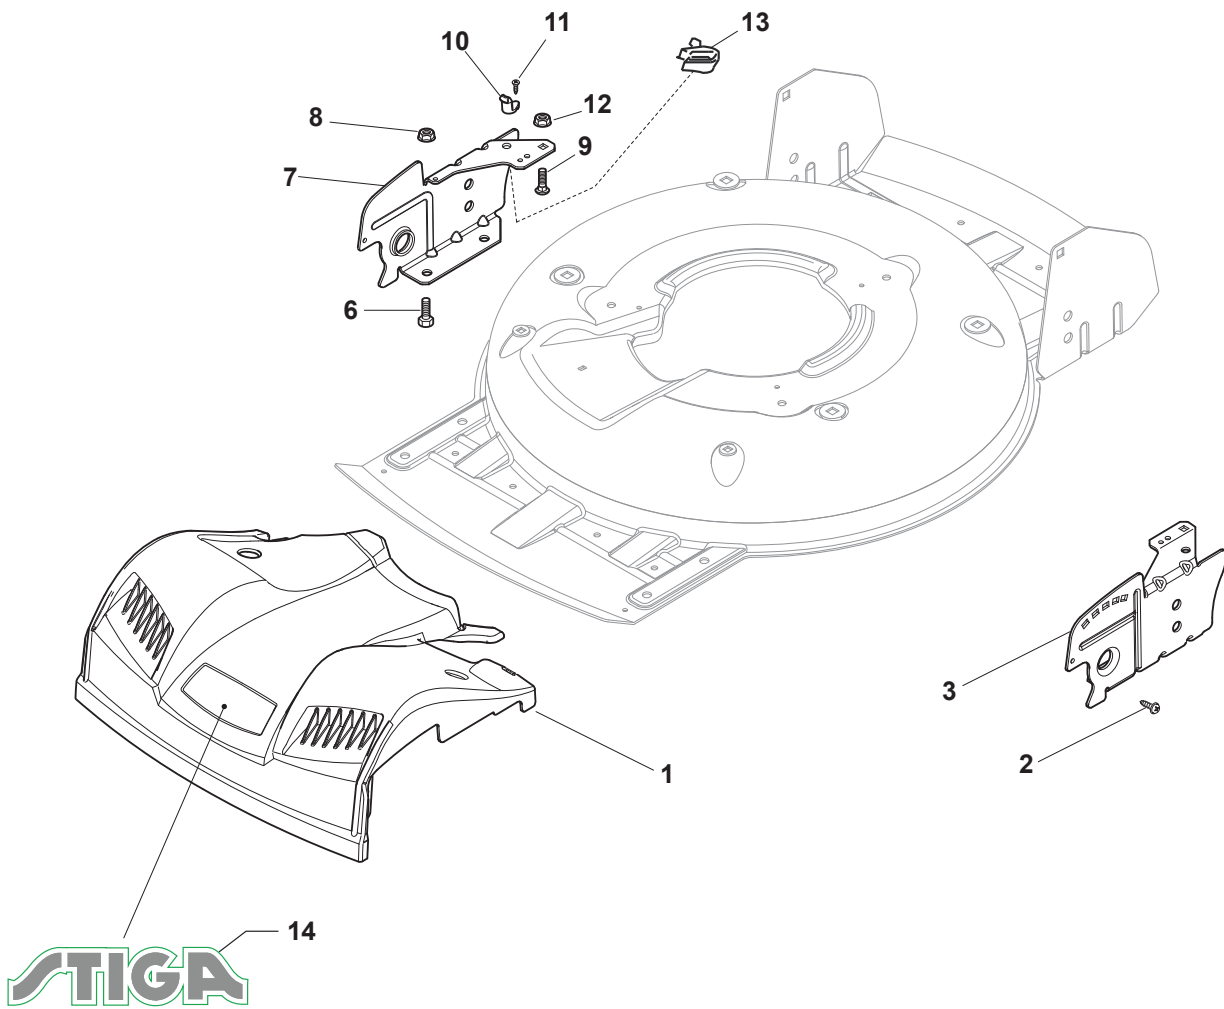

Reservdelskatalog Parts Catalogue

MULTICLIP PRO 50 S

291502038/S16 - Season 2016

- Use GLOBAL GARDEN PRODUCT Genuine Spare Parts specified in the parts list for repair and/or replacement.
 - The contents described in the parts list may change due to improvement.
 - The drawings of the spare parts are only indicative and might not represent the part in question exactly.
 - The indications "right" - "left" - "front" - "rear" refer to the position of the operator when using the machine.
- When placing orders of parts for repair and/or replacement, make sure that the illustrated parts list is the one applying to the machine's year of manufacture, as shown on the identification plate attached to the machine.

www.stiga.com

Utgåva Issue 2 - 2016		Kapa och höjdställning Deck And Height Adjusting			
Pos. Fig.	Antal Q.ty	Art nr Part No	Benämning	Description	Anmärkning Notes
1	1	381004735/0	Chassi-gra	Grey Deck	
3	1	381302863/0	Axel, Framhjul	Axle, Front Wheels	
12	4	112791011/0	Skruv	Screw	
13	1	381545105/0	Plat	Left Plate	
14	4	112154510/0	Mutter	Nut	
15	1	381545104/0	Plat	Right Plate	
16	1	381302861/1	Hjulaxel-bakre	Axle, Rear Wheels	
17	2	112789000/0	Skruv	Screw	
18	1	381003323/0	Höjdställningsspak	Lever, Height Adjustment	
19	2	112154330/0	Mutter	Nut	
20	1	112293200/0	Mutter	Nut	
21	1	322399812/0	Knopp	Knob	
22	2	112735661/0	Skruv	Screw	
23	2	322551529/0	Hjulrensare	Wheels Cleaning Plate	
24	2	112521330/0	Bricka	Washer	
25	1	122033329/0	Höjdställn.stang	Rod, Height Adjustment	
26	2	112604899/0	Starlock P6704 8 Fz	Crown Fastener	
27	1	122446184/0	Fjäder	Spring	