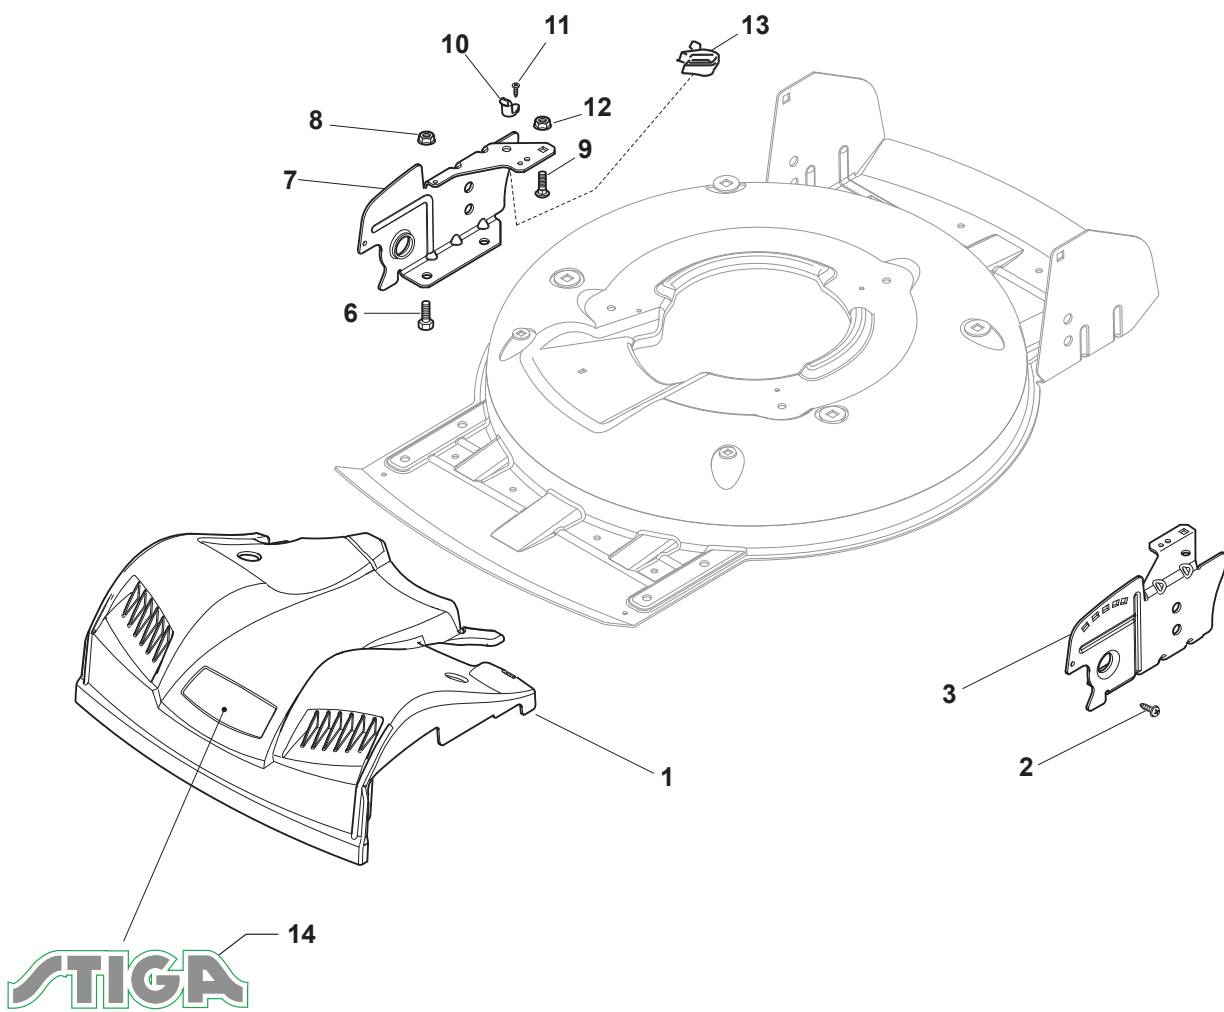

Reservdelskatalog Parts Catalogue

MULTICLIP PLUS 50 S

291502248/S16 - Season 2016

- Use GLOBAL GARDEN PRODUCT Genuine Spare Parts specified in the parts list for repair and/or replacement.
 - The contents described in the parts list may change due to improvement.
 - The drawings of the spare parts are only indicative and might not represent the part in question exactly.
 - The indications "right" - "left" - "front" - "rear" refer to the position of the operator when using the machine.
- When placing orders of parts for repair and/or replacement, make sure that the illustrated parts list is the one applying to the machine's year of manufacture, as shown on the identification plate attached to the machine.

www.stiga.com

Utgåva Issue 2 - 2016		Kapa och höjdställning		Deck And Height Adjusting	
Pos. Fig.	Antal Q.ty	Art nr Part No	Benämning	Description	Anmärkning Notes
1	1	381004735/0	Chassi-gra	Grey Deck	
3	1	381302863/0	Axel, Framhjul	Axle, Front Wheels	
12	4	112791011/0	Skruv	Screw	
13	1	381545105/0	Plat	Left Plate	
14	4	112154510/0	Mutter	Nut	
15	1	381545104/0	Plat	Right Plate	
16	1	381302861/1	Hjulaxel-bakre	Axle, Rear Wheels	
17	2	112789000/0	Skruv	Screw	
18	1	381003323/0	Höjdställningsspak	Lever, Height Adjustment	
19	2	112154330/0	Mutter	Nut	
20	1	112293200/0	Mutter	Nut	
21	1	322399812/0	Knopp	Knob	
22	2	112735661/0	Skruv	Screw	
23	2	322551529/0	Hjulrensare	Wheels Cleaning Plate	
24	2	112521330/0	Bricka	Washer	
25	1	122033329/0	Höjdställn.stang	Rod, Height Adjustment	
26	2	112604899/0	Starlock P6704 8 Fz	Crown Fastener	
27	1	122446184/0	Fjäder	Spring	