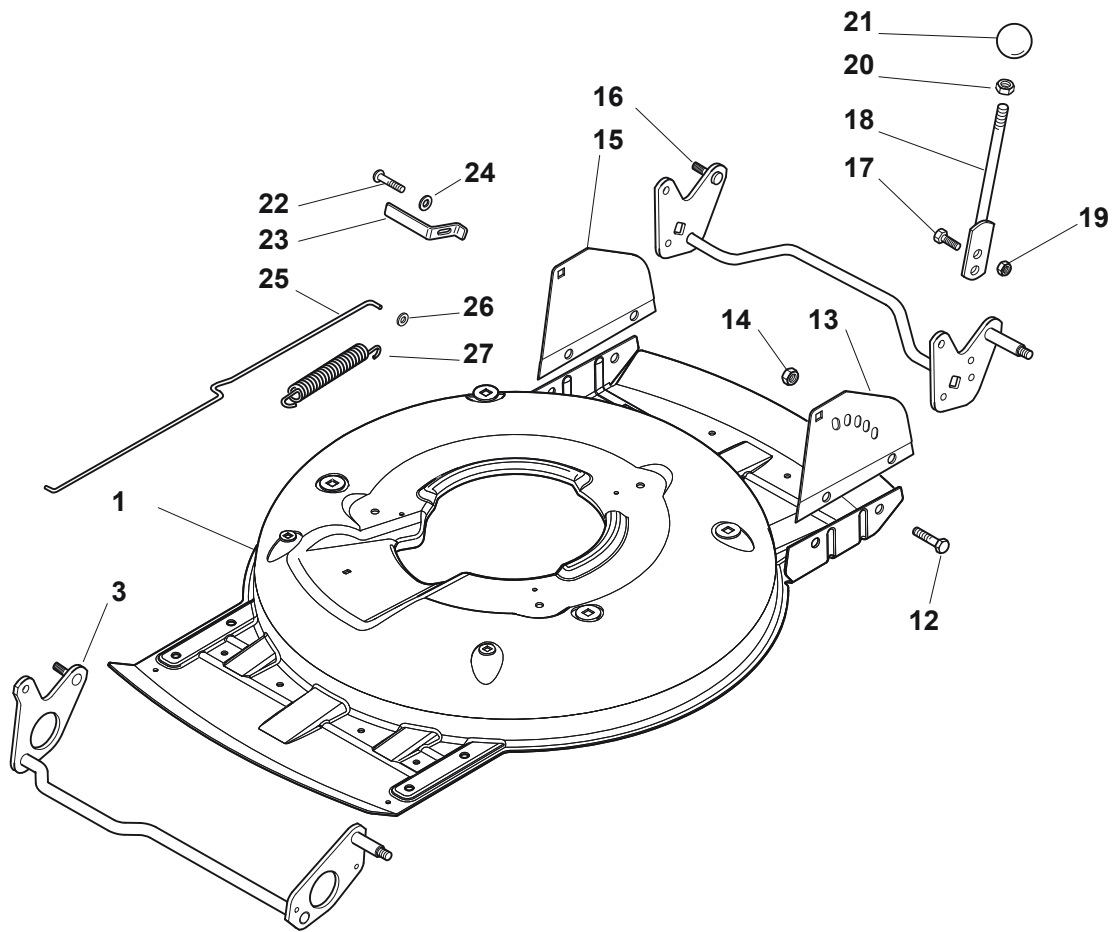

# **MULTICLIP PLUS 50 SE B**

**291502628/S16 - Season 2016**

- Use GLOBAL GARDEN PRODUCT Genuine Spare Parts specified in the parts list for repair and/or replacement.
  - The contents described in the parts list may change due to improvement.
  - The drawings of the spare parts are only indicative and might not represent the part in question exactly.
  - The indications "right" - "left" - "front" - "rear" refer to the position of the operator when using the machine.
- When placing orders of parts for repair and/or replacement, make sure that the illustrated parts list is the one applying to the machine's year of manufacture, as shown on the identification plate attached to the machine.

[www.stiga.com](http://www.stiga.com)

Utgåva Issue 2 - 2016		Kapa och höjdställning		Deck And Height Adjusting	
Pos. Fig.	Antal Q.ty	Art nr Part No	Benämning	Description	Anmärkning Notes
1	1	381004735/0	Chassi-gra	Grey Deck	
3	1	381302863/0	Axel, Framhjul	Axle, Front Wheels	
12	4	112791011/0	Skruv	Screw	
13	1	381545105/0	Plat	Left Plate	
14	4	112154510/0	Mutter	Nut	
15	1	381545104/0	Plat	Right Plate	
16	1	381302861/1	Hjulaxel-bakre	Axle, Rear Wheels	
17	2	112789000/0	Skruv	Screw	
18	1	381003323/0	Höjdställningsspak	Lever, Height Adjustment	
19	2	112154330/0	Mutter	Nut	
20	1	112293200/0	Mutter	Nut	
21	1	322399812/0	Knopp	Knob	
22	2	112735661/0	Skruv	Screw	
23	2	322551529/0	Hjulrensare	Wheels Cleaning Plate	
24	2	112521330/0	Bricka	Washer	
25	1	122033329/0	Höjdställn.stang	Rod, Height Adjustment	
26	2	112604899/0	Starlock P6704 8 Fz	Crown Fastener	
27	1	122446184/0	Fjäder	Spring	