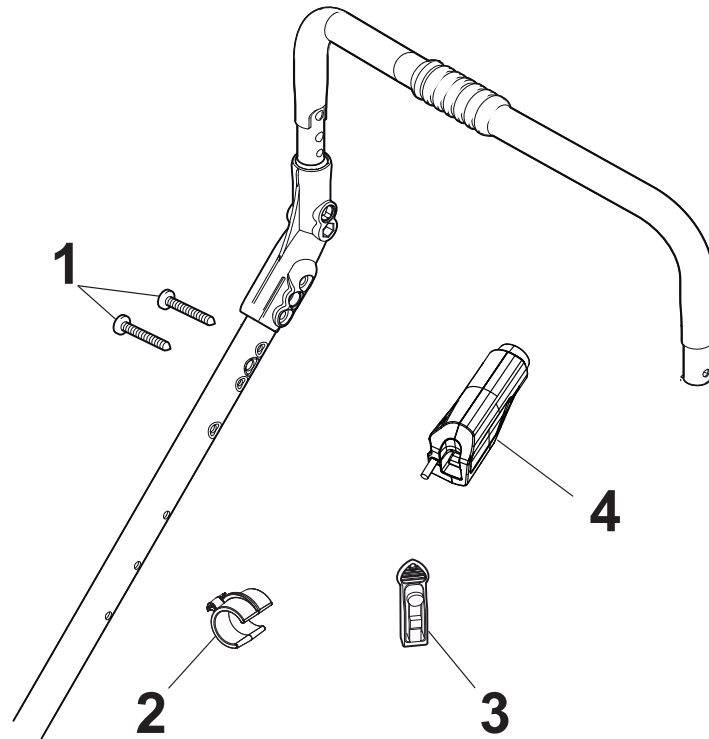

Battery for B&S 675-775 IS (fix RPM)