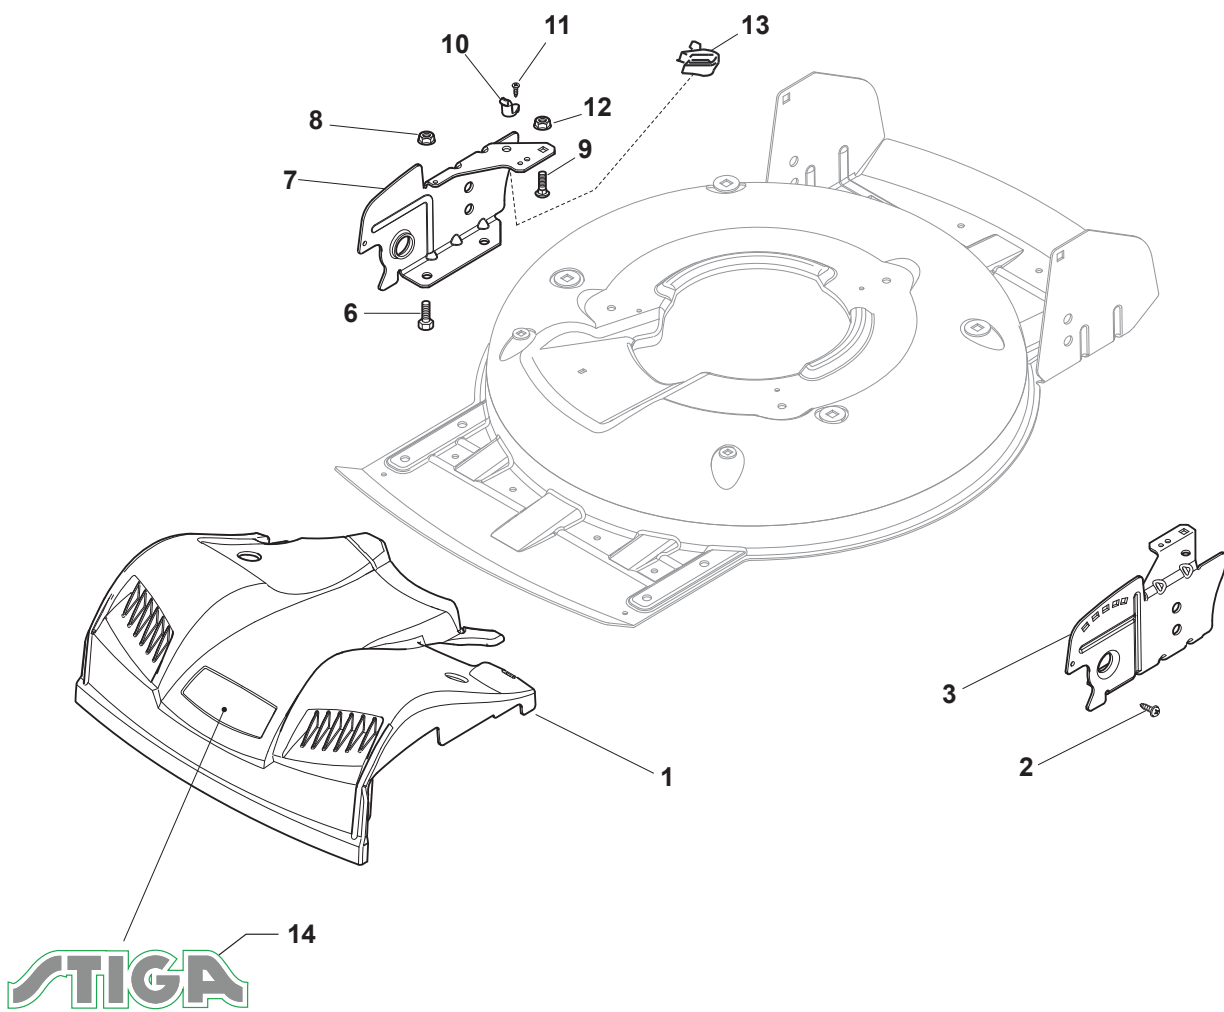

# **MULTICLIP PLUS 50 SE B**

**291502628/S16 - Season 2016**

- Use GLOBAL GARDEN PRODUCT Genuine Spare Parts specified in the parts list for repair and/or replacement.
  - The contents described in the parts list may change due to improvement.
  - The drawings of the spare parts are only indicative and might not represent the part in question exactly.
  - The indications "right" - "left" - "front" - "rear" refer to the position of the operator when using the machine.
- When placing orders of parts for repair and/or replacement, make sure that the illustrated parts list is the one applying to the machine's year of manufacture, as shown on the identification plate attached to the machine.

[www.stiga.com](http://www.stiga.com)

Utgåva Issue 2 - 2016		Kapa och höjdställning		Deck And Height Adjusting	
Pos. Fig.	Antal Q.ty	Art nr Part No	Benämning	Description	Anmärkning Notes
1	1	381004735/0	Chassi-gra	Grey Deck	
3	1	381302863/0	Axel, Framhjul	Axle, Front Wheels	
12	4	112791011/0	Skruv	Screw	
13	1	381545105/0	Plat	Left Plate	
14	4	112154510/0	Mutter	Nut	
15	1	381545104/0	Plat	Right Plate	
16	1	381302861/1	Hjulaxel-bakre	Axle, Rear Wheels	
17	2	112789000/0	Skruv	Screw	
18	1	381003323/0	Höjdställningsspak	Lever, Height Adjustment	
19	2	112154330/0	Mutter	Nut	
20	1	112293200/0	Mutter	Nut	
21	1	322399812/0	Knopp	Knob	
22	2	112735661/0	Skruv	Screw	
23	2	322551529/0	Hjulrensare	Wheels Cleaning Plate	
24	2	112521330/0	Bricka	Washer	
25	1	122033329/0	Höjdställn.stang	Rod, Height Adjustment	
26	2	112604899/0	Starlock P6704 8 Fz	Crown Fastener	
27	1	122446184/0	Fjäder	Spring	