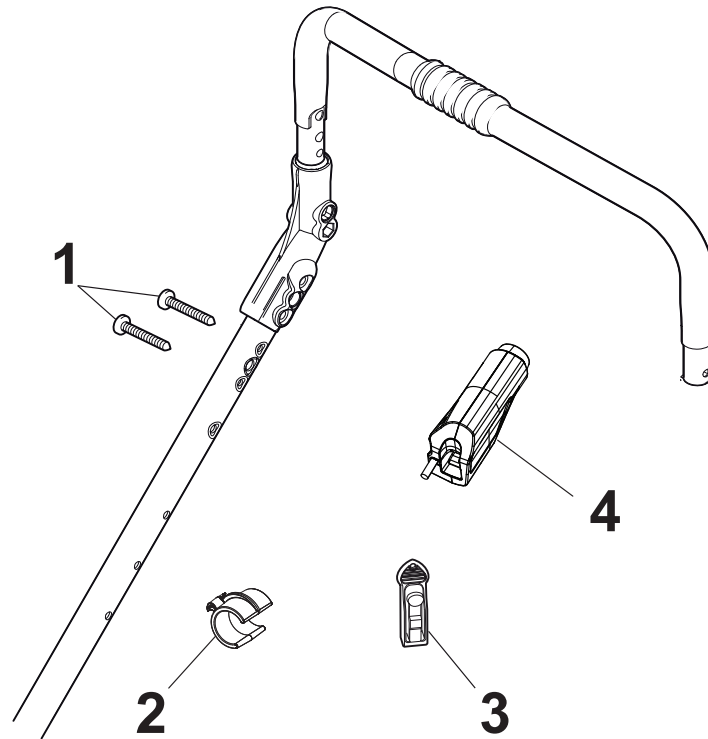

Battery for B&S 675-775 IS (fix RPM)