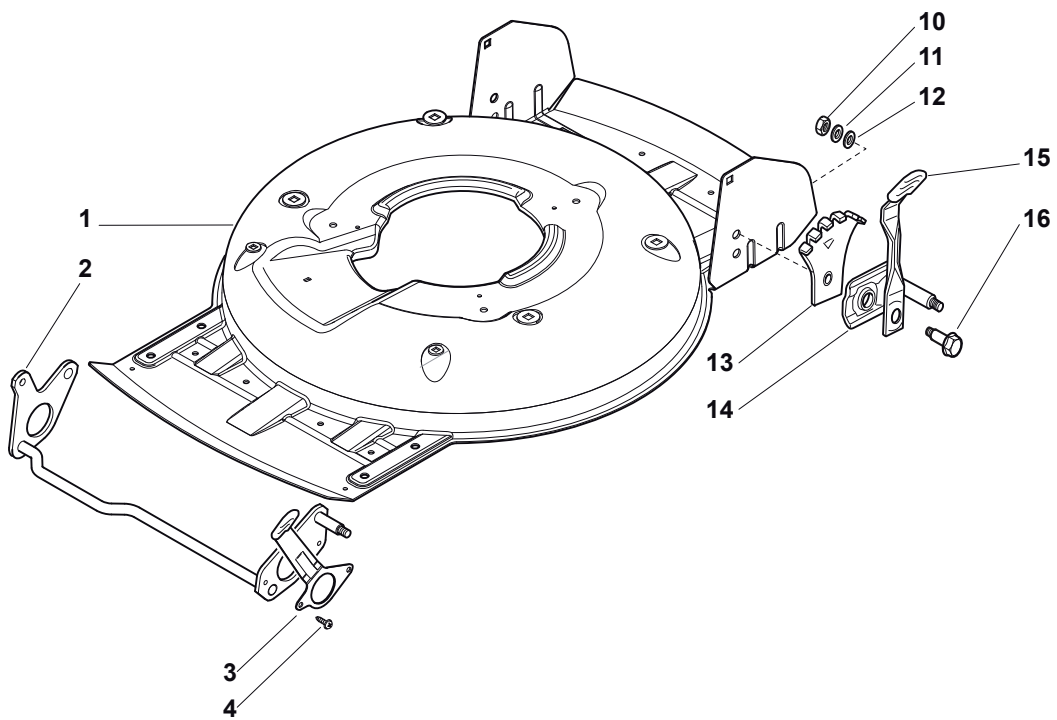

Reservdelskatalog Parts Catalogue

MULTICLIP 50 S H

291502138/S15 - Season 2016

- Use GLOBAL GARDEN PRODUCT Genuine Spare Parts specified in the parts list for repair and/or replacement.
 - The contents described in the parts list may change due to improvement.
 - The drawings of the spare parts are only indicative and might not represent the part in question exactly.
 - The indications "right" - "left" - "front" - "rear" refer to the position of the operator when using the machine.
- When placing orders of parts for repair and/or replacement, make sure that the illustrated parts list is the one applying to the machine's year of manufacture, as shown on the identification plate attached to the machine.

www.stiga.com

Utgåva Issue 2 - 2016		Kapa och höjdställning Deck And Height Adjusting			
Pos. Fig.	Antal Q.ty	Art nr Part No	Benämning	Description	Anmärkning Notes
3	1	322321546/0	Spak	Lever	
1	1	381004734/0	Chassi-gra	Grey Deck	
2	1	381302863/0	Axel, Framhjul	Axle, Front Wheels	
4	2	112735661/0	Skruv	Screw	
10	2	112293200/0	Mutter	Nut	
11	2	112583500/0	Lasbricka	Grower	
12	2	112523070/0	Bricka	Washer	
13	2	322735547/0	Höjjustering sektor	Sector, Height Adjustment	
14	2	381005175/0	Hjulstöd	Support, Wheel	
15	2	481003286/0	Höjdställningsspak	Lever, Height Adjustment	
16	2	122519811/0	Stift	Pin	