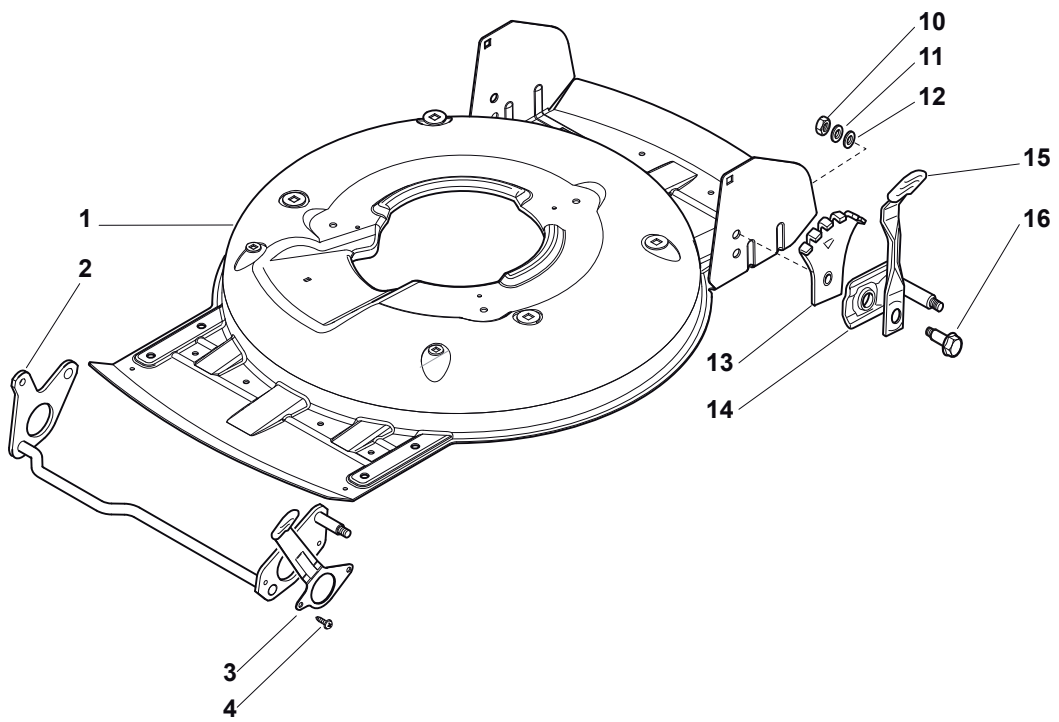

Utgåva Issue 2 - 2016		Kapa och höjdställning Deck And Height Adjusting			
Pos. Fig.	Antal Q.ty	Art nr Part No	Benämning	Description	Anmärkning Notes
3	1	322321546/0	Spak	Lever	
1	1	381004734/0	Chassi-gra	Grey Deck	
2	1	381302863/0	Axel, Framhjul	Axle, Front Wheels	
4	2	112735661/0	Skruv	Screw	
10	2	112293200/0	Mutter	Nut	
11	2	112583500/0	Lasbricka	Grower	
12	2	112523070/0	Bricka	Washer	
13	2	322735547/0	Höjjustering sektor	Sector, Height Adjustment	
14	2	381005175/0	Hjulstöd	Support, Wheel	
15	2	481003286/0	Höjdställningsspak	Lever, Height Adjustment	
16	2	122519811/0	Stift	Pin