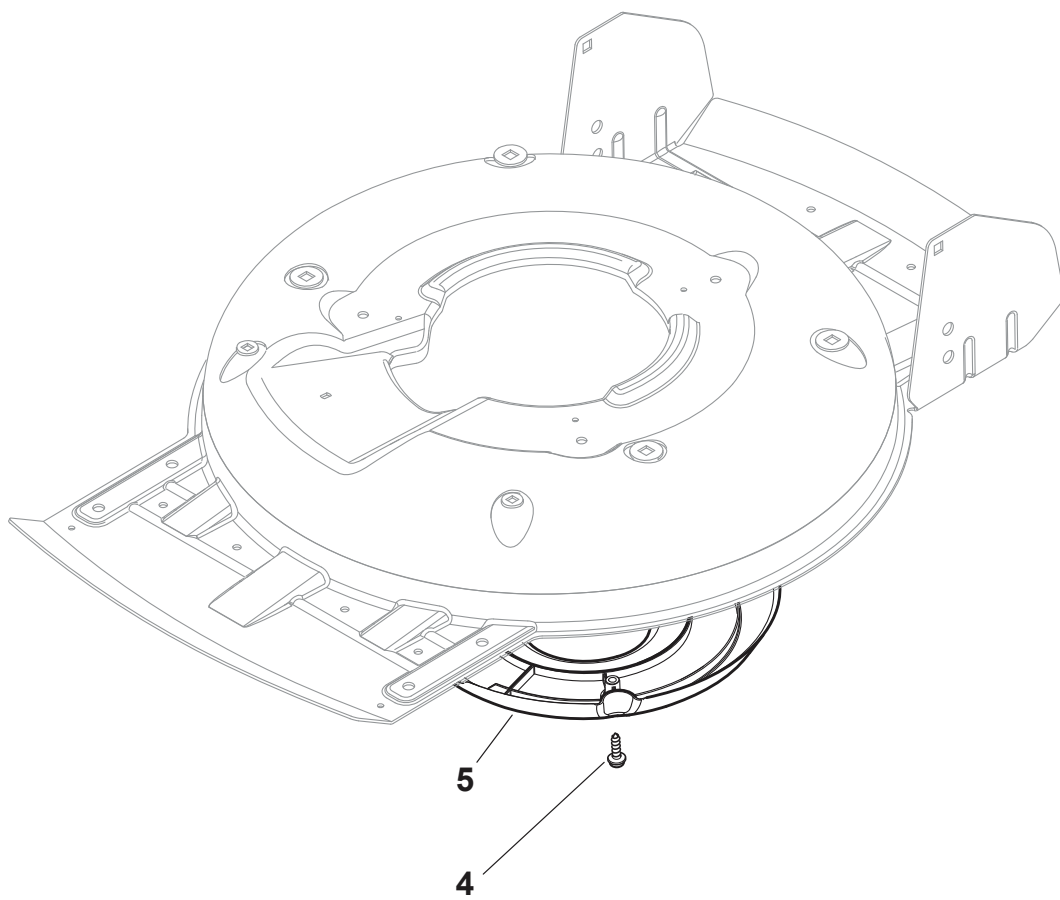

Utgåva Issue 2 - 2016		Remskydd Protection, Belt			
Pos. Fig.	Antal Q.ty	Art nr Part No	Benämning	Description	Anmärkning Notes
4	3	112728531/0	Skruv	Screw	
5	1	322060220/0	Remskydd	Belt Protection