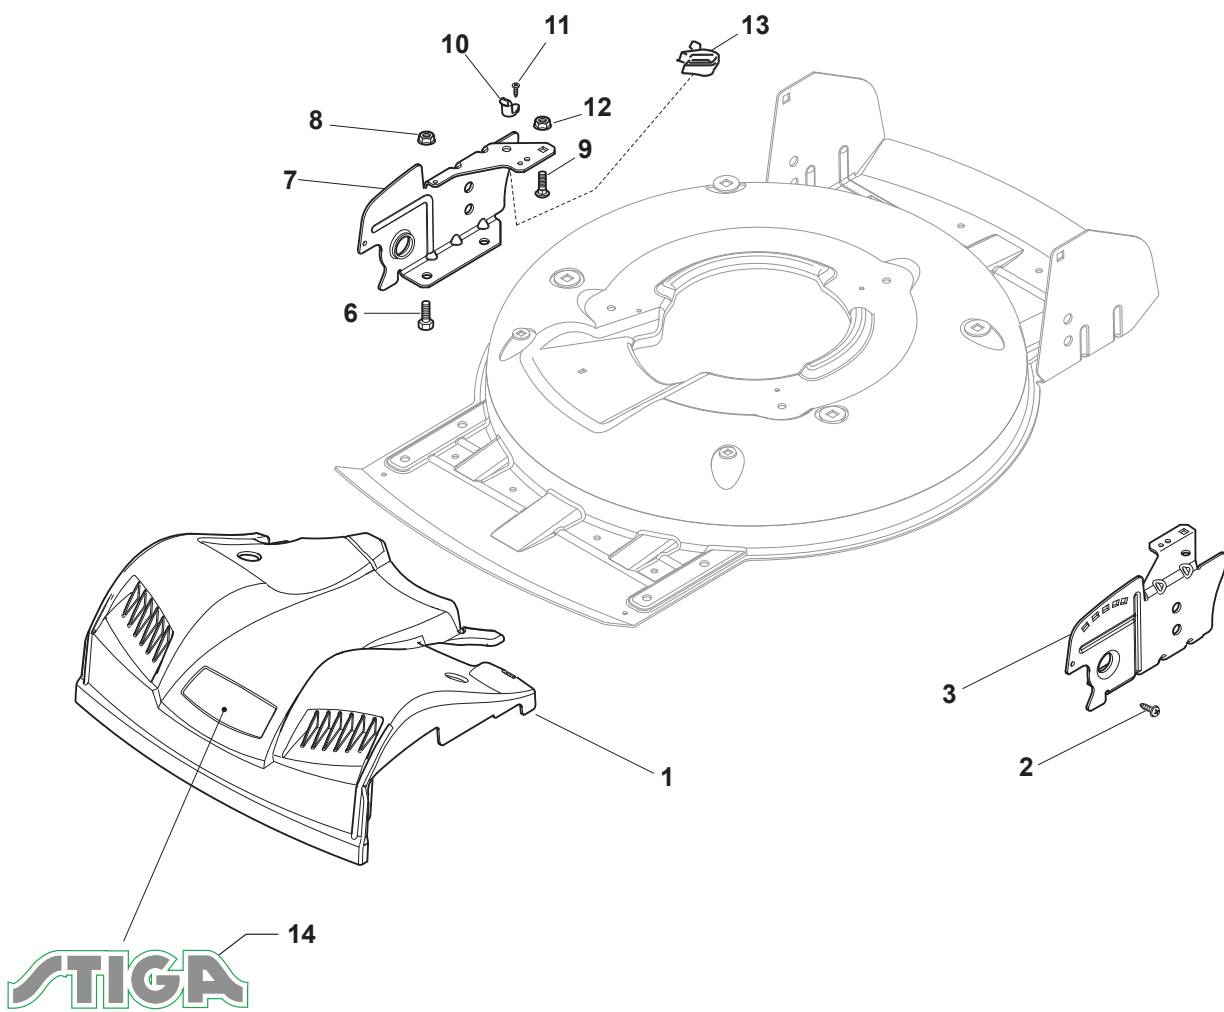

Reservdelskatalog Parts Catalogue

MULTICLIP 50 SE

291502548/S16 - Season 2016

- Use GLOBAL GARDEN PRODUCT Genuine Spare Parts specified in the parts list for repair and/or replacement.
 - The contents described in the parts list may change due to improvement.
 - The drawings of the spare parts are only indicative and might not represent the part in question exactly.
 - The indications "right" - "left" - "front" - "rear" refer to the position of the operator when using the machine.
- When placing orders of parts for repair and/or replacement, make sure that the illustrated parts list is the one applying to the machine's year of manufacture, as shown on the identification plate attached to the machine.

www.stiga.com

Utgåva Issue 2 - 2016		Kapa och höjdställning Deck And Height Adjusting			
Pos. Fig.	Antal Q.ty	Art nr Part No	Benämning	Description	Anmärkning Notes
3	1	322321546/0	Spak	Lever	
1	1	381004734/0	Chassi-gra	Grey Deck	
2	1	381302863/0	Axel, Framhjul	Axle, Front Wheels	
4	2	112735661/0	Skruv	Screw	
10	2	112293200/0	Mutter	Nut	
11	2	112583500/0	Lasbricka	Grower	
12	2	112523070/0	Bricka	Washer	
13	2	322735547/0	Höjjustering sektor	Sector, Height Adjustment	
14	2	381005175/0	Hjulstöd	Support, Wheel	
15	2	481003286/0	Höjdställningsspak	Lever, Height Adjustment	
16	2	122519811/0	Stift	Pin	