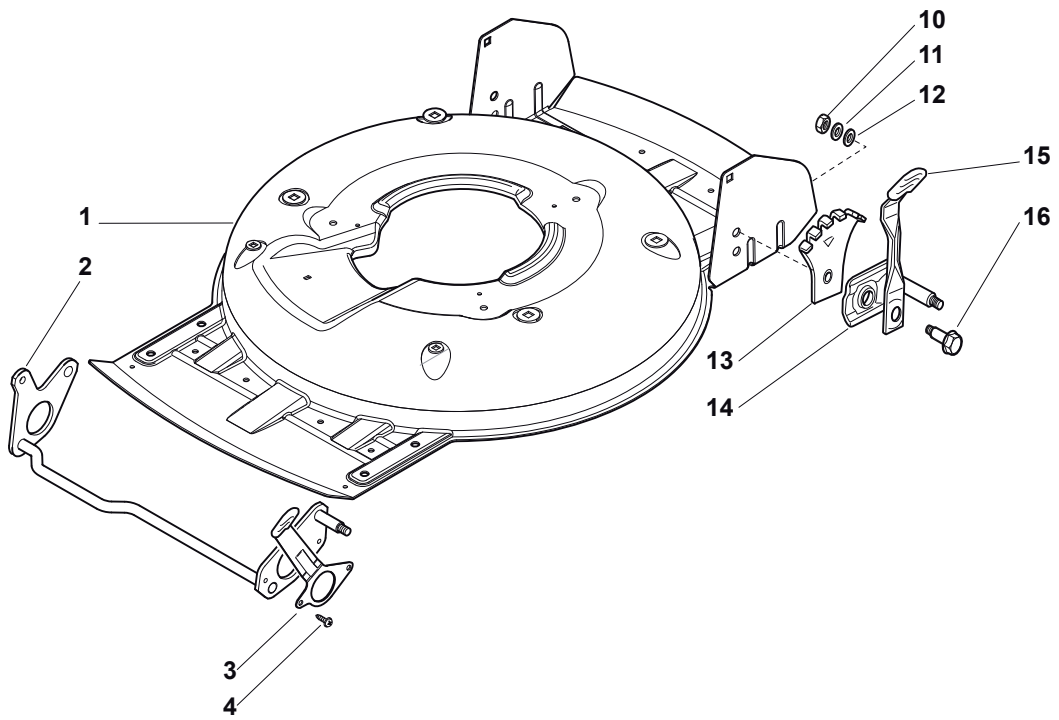

Reservdelskatalog Parts Catalogue

MULTICLIP 50 SE

291502548/S16 - Season 2016

- Use GLOBAL GARDEN PRODUCT Genuine Spare Parts specified in the parts list for repair and/or replacement.
 - The contents described in the parts list may change due to improvement.
 - The drawings of the spare parts are only indicative and might not represent the part in question exactly.
 - The indications "right" - "left" - "front" - "rear" refer to the position of the operator when using the machine.
- When placing orders of parts for repair and/or replacement, make sure that the illustrated parts list is the one applying to the machine's year of manufacture, as shown on the identification plate attached to the machine.

www.stiga.com

Utgåva Issue 2 - 2016		Kapa och höjdställning Deck And Height Adjusting			
Pos. Fig.	Antal Q.ty	Art nr Part No	Benämning	Description	Anmärkning Notes
3	1	322321546/0	Spak	Lever	
1	1	381004734/0	Chassi-gra	Grey Deck	
2	1	381302863/0	Axel, Framhjul	Axle, Front Wheels	
4	2	112735661/0	Skruv	Screw	
10	2	112293200/0	Mutter	Nut	
11	2	112583500/0	Lasbricka	Grower	
12	2	112523070/0	Bricka	Washer	
13	2	322735547/0	Höjjustering sektor	Sector, Height Adjustment	
14	2	381005175/0	Hjulstöd	Support, Wheel	
15	2	481003286/0	Höjdställningsspak	Lever, Height Adjustment	
16	2	122519811/0	Stift	Pin	