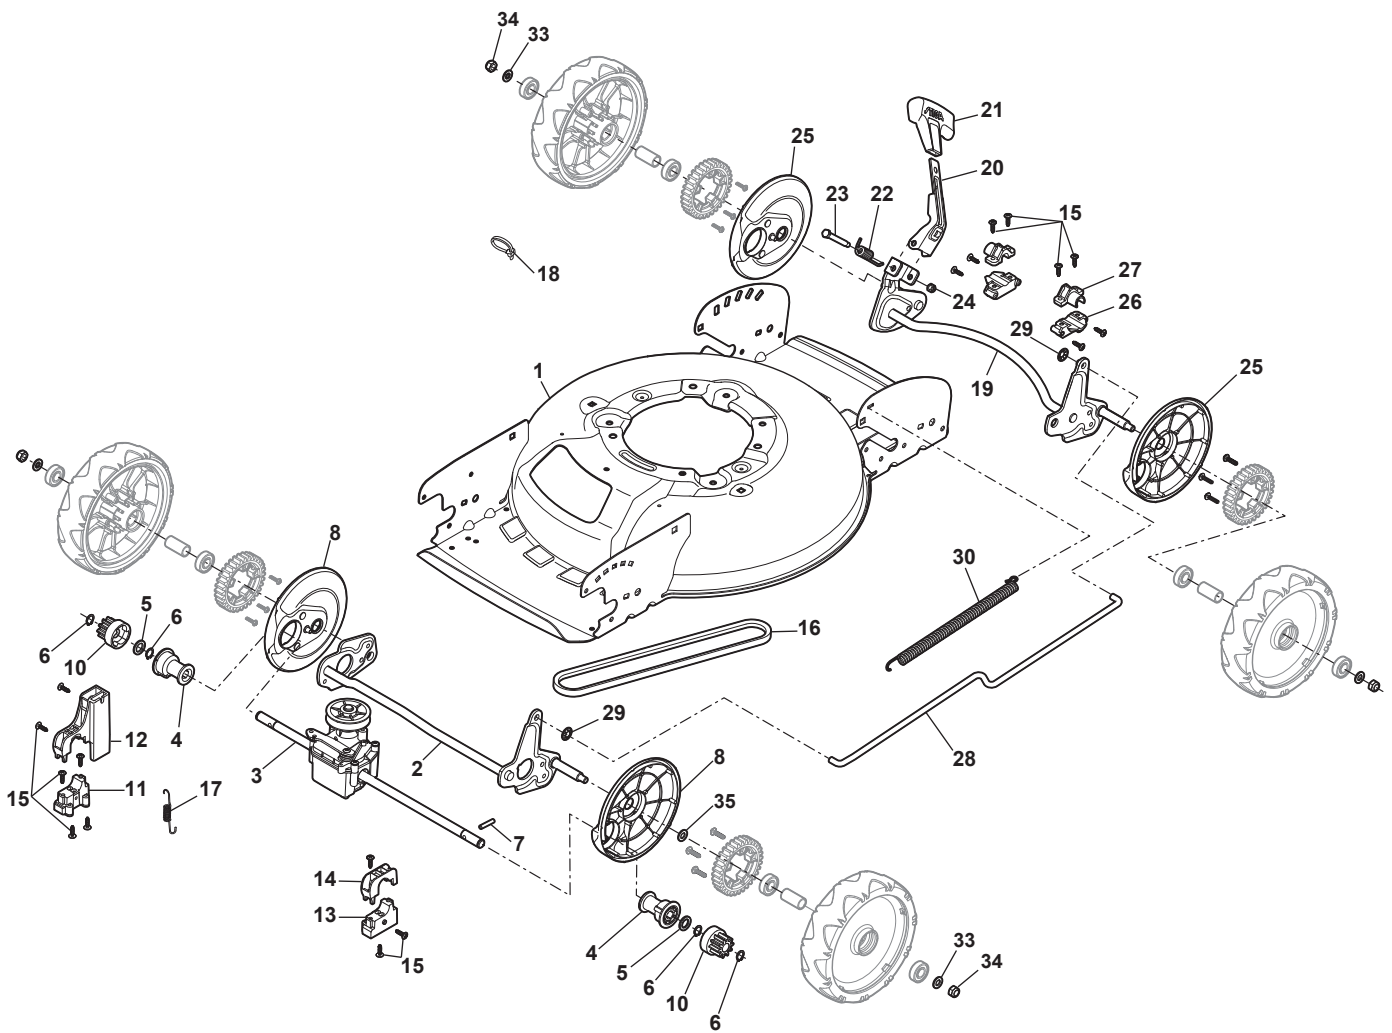

Utgåva Issue 17 - 2016		Kapa och höjdställning		Deck And Height Adjusting	
Pos. Fig.	Antal Q.ty	Art nr Part No	Benämning	Description	Anmärkning Notes
1	1	381004782/1	Chassi	Deck Grey	Side Discharge
2	1	381302877/0	Hjulaxel-fram	Front Wheel Axle	
3	1	181003123/0	Växellada	Gear Box	Transmission with plastic gear
3	1	181003113/0	Växellada	Gear Box	Transmission with bronze gear
4	2	322042066/0	Bussning	Bushing	
5	2	112521371/0	Bricka	Washer	
6	4	112608600/0	Segersäkring	Seeger	
7	2	122753000/0	Spännstift	Pin	
8	2	322600204/0	Hjulskydd	Internal Wheel Protection	
9	1	122570110/1	Drev	Pinion Right	
10	1	122570120/1	Drev	Pinion Left	
11	1	322785476/0	Fäste	Support	
12	1	322785477/0	Fäste	Support	
13	1	322785478/0	Fäste	Support	
14	1	322785479/0	Fäste	Support	
15	19	112728697/0	Skruv	Screw	
16	1	135063800/0	Drivrem	Trapezoidal Belt	Belt for transmission with bronze gear
16	1	135063802/0	Drivrem	Belt	Belt for transmission with plastic gear
17	1	122450439/0	Fjäder	Spring	
18	1	133320022/0	Klämma	Fastpoint Clamp Art.0384.Aa01	
19	1	381302879/0	Hjulaxel-bakre	Rear Wheel Axle	
20	1	322322857/0	Manöverbygel	Lever, Height Adjustment	
21	1	322394527/0	Handtagsknopp	Knob	
22	1	122446192/0	Fjäder	Spring	
23	1	122534131/0	Stift	Pin	
24	1	112154510/0	Mutter	Nut	
25	2	322600204/0	Hjulskydd	Internal Wheel Protection	
26	2	322785474/0	Fäste	Support	
27	2	322785475/0	Höjjustering sektor	Sector, Height Adjustment	
28	1	122033332/0	Justerstang	Adjustment Rod	
29	2	112604899/0	Starlock P6704 8 Fz	Crown Fastener	
30	1	122446184/0	Fjäder	Spring	
33	4	112521350/0	Bricka	Washer	
34	4	112155015/0	Mutter	Nut	
35	4	122671661/0	Bricka	Washer