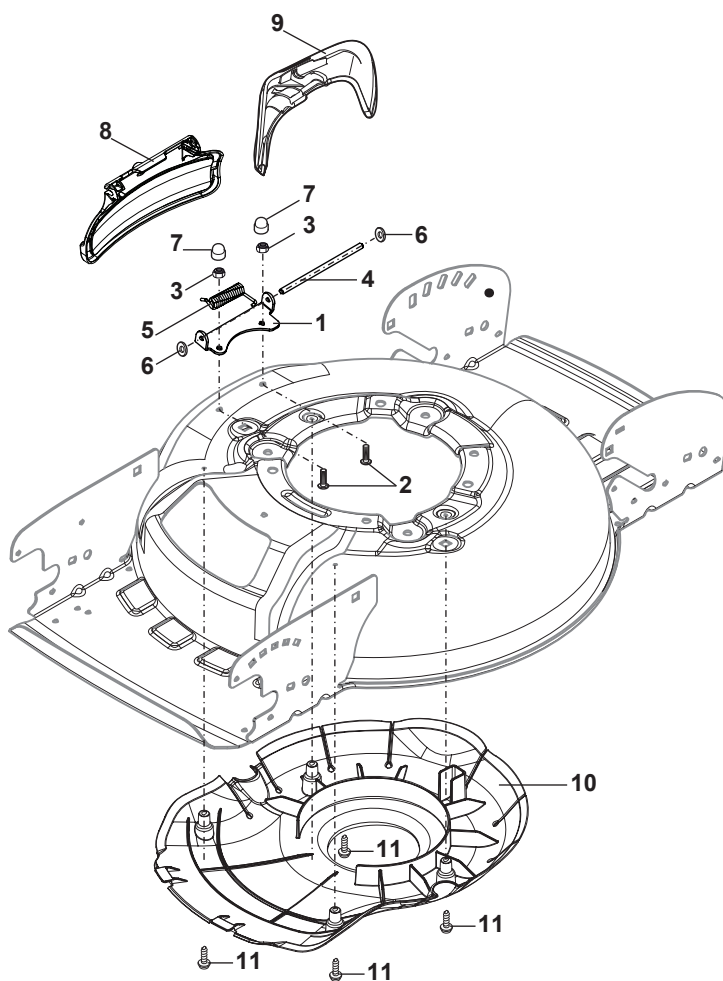

Utgåva Issue 17 - 2016		Utkastskydd Ejection-Guard			
Pos. Fig.	Antal Q.ty	Art nr Part No	Benämning	Description	Anmärkning Notes
1	1	322806639/0	Fäste	Fulcrum Pin	
2	2	112727803/0	Skruv	Screw	
3	2	112154510/0	Mutter	Nut	
4	1	122517869/1	Stift	Pin	
5	1	122450456/0	Fjäder	Spring	
6	2	112604896/0	Starlock P6493 6	Crown Fastener	
7	2	118203853/0	Lock	Cap	
8	1	322600307/0	Utkastskydd	Ejection Guard	
9	1	322108314/0	Ejection Conveyor	Ejection Conveyor	
10	1	322060269/0	Mulchingplugg	Complete Mulching Carter	
11	4	112728531/0	Skruv	Screw