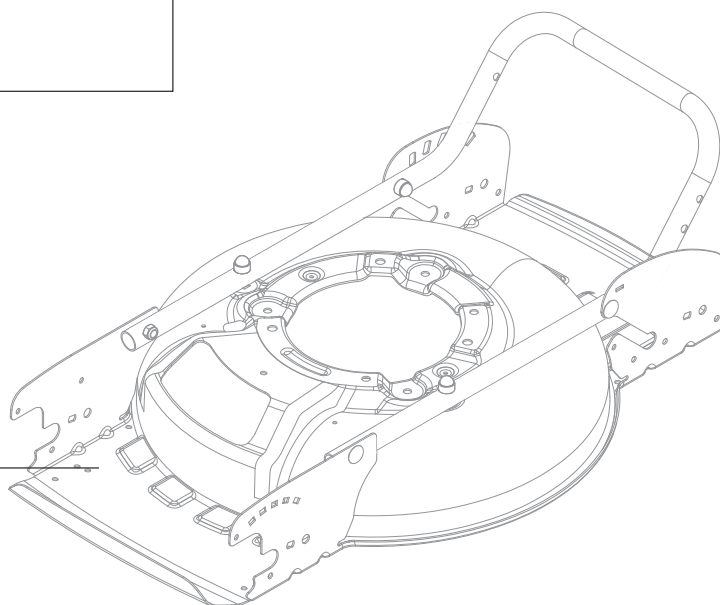

Utgåva Issue 17 - 2016		Mask Mask, Frontal Basic Version			
Pos. Fig.	Antal Q.ty	Art nr Part No	Benämning	Description	Anmärkning Notes
1	1	381390126/0	Handtag	Frontal Assy	
2	1	322393739/0	Handtag	Handle	
3	1	322393659/0	Handtag, nedresKapa, gul	Handle, Lower Part	
4	8	112728697/0	Skruv	Screw	
5	2	112728124/0	Skruv	Screw	
6	1	114367494/2	Dekal STIGA logo	Label STIGA logo