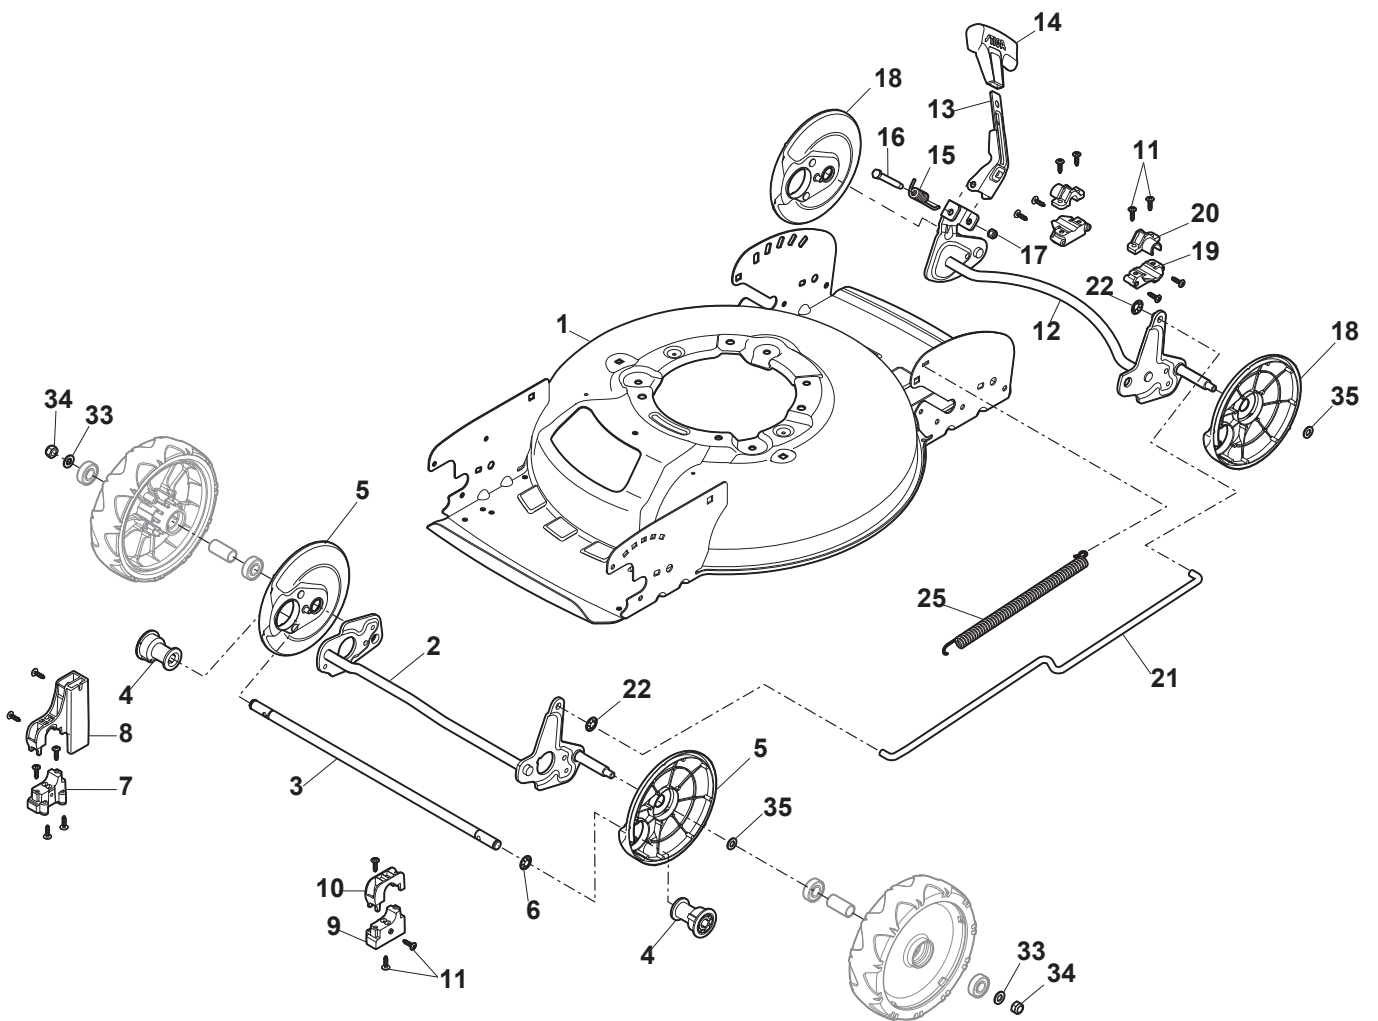

Reservdelskatalog Parts Catalogue

MULTICLIP 47 Q H

298471838/S15 - Season 2016

- Use GLOBAL GARDEN PRODUCT Genuine Spare Parts specified in the parts list for repair and/or replacement.
 - The contents described in the parts list may change due to improvement.
 - The drawings of the spare parts are only indicative and might not represent the part in question exactly.
 - The indications "right" - "left" - "front" - "rear" refer to the position of the operator when using the machine.
- When placing orders of parts for repair and/or replacement, make sure that the illustrated parts list is the one applying to the machine's year of manufacture, as shown on the identification plate attached to the machine.

www.stiga.com

Utgåva Issue 17 - 2016		Kapa och höjdställning		Deck And Height Adjusting	
Pos. Fig.	Antal Q.ty	Art nr Part No	Benämning	Description	Anmärkning Notes
1	1	381004782/1	Chassi	Deck Grey	Side Discharge
2	1	381302877/0	Hjulaxel-fram	Front Wheel Axle	
3	1	322033397/0	Hjulaxel-fram	Front Wheel Axle	
4	1	322042066/0	Bussning	Bushing	
5	2	322600204/0	Hjulskydd	Internal Wheel Protection	
6	2	122020050/0	Lasbricka	Ring	
7	1	322785476/0	Fäste	Support	
8	1	322785477/0	Fäste	Support	
9	1	322785478/0	Fäste	Support	
10	1	322785479/0	Fäste	Support	
11	19	112728697/0	Skruv	Screw	
12	1	381302879/0	Hjulaxel-bakre	Rear Wheel Axle	
13	1	322322857/0	Manöverbygel	Lever, Height Adjustment	
14	1	322394527/0	Handtagsknopp	Knob	
15	1	122446192/0	Fjäder	Spring	
16	1	122534131/0	Stift	Pin	
17	1	112154510/0	Mutter	Nut	
18	2	322600204/0	Hjulskydd	Internal Wheel Protection	
19	2	322785474/0	Fäste	Support	
20	2	322785475/0	Höjjustering sektor	Sector, Height Adjustment	
21	1	122033332/0	Justerstang	Adjustment Rod	
22	2	112604899/0	Starlock P6704 8 Fz	Crown Fastener	
25	1	122446184/0	Fjäder	Spring	
33	4	112521350/0	Bricka	Washer	
34	4	112155015/0	Mutter	Nut	
35	4	122671661/0	Bricka	Washer	