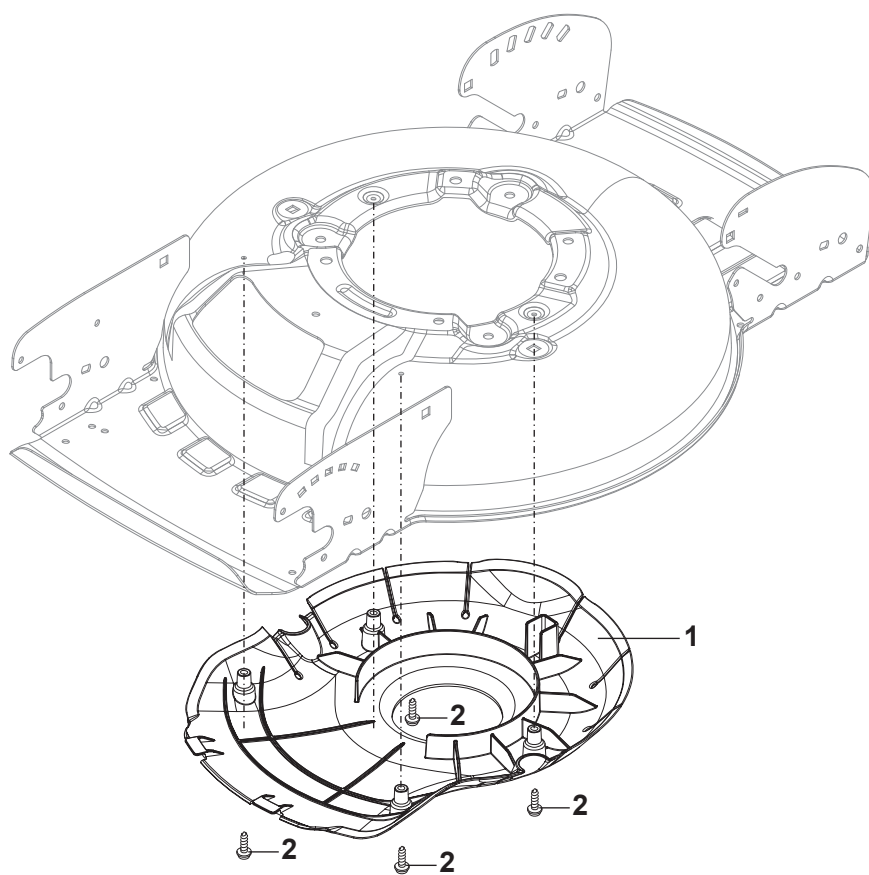

Utgåva Issue 17 - 2016		Remskydd Protection, Belt			
Pos. Fig.	Antal Q.ty	Art nr Part No	Benämning	Description	Anmärkning Notes
1	1	322060269/0	Mulchingplugg	Complete Mulching Carter	
2	4	112728531/0	Skruv	Screw