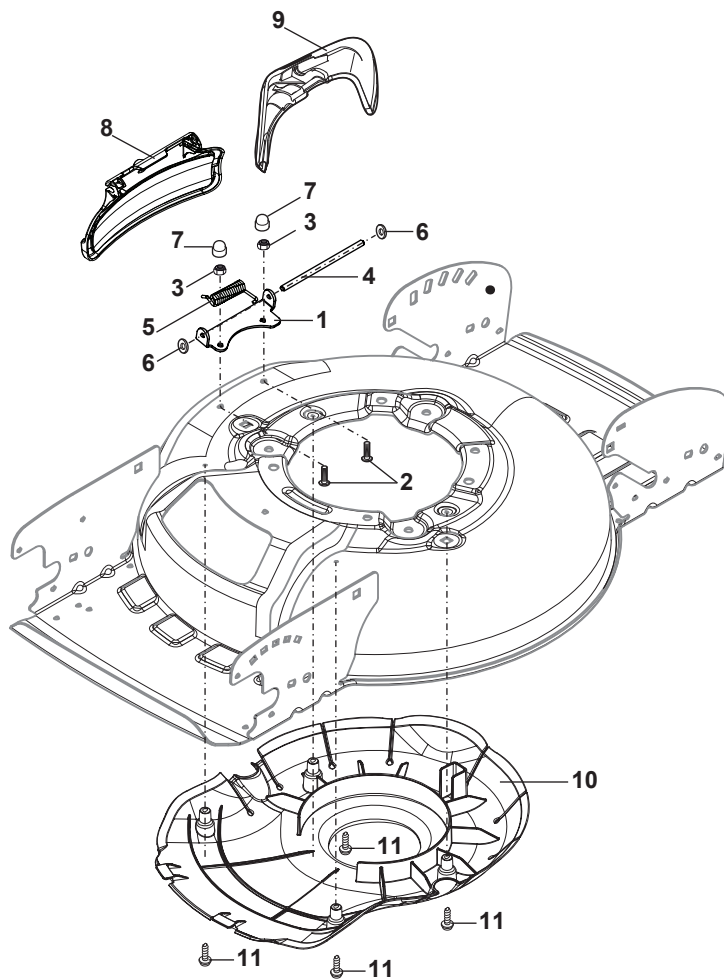

Reservdelskatalog Parts Catalogue

MULTICLIP 47 Q H

298471838/S15 - Season 2016

- Use GLOBAL GARDEN PRODUCT Genuine Spare Parts specified in the parts list for repair and/or replacement.
 - The contents described in the parts list may change due to improvement.
 - The drawings of the spare parts are only indicative and might not represent the part in question exactly.
 - The indications "right" - "left" - "front" - "rear" refer to the position of the operator when using the machine.
- When placing orders of parts for repair and/or replacement, make sure that the illustrated parts list is the one applying to the machine's year of manufacture, as shown on the identification plate attached to the machine.

www.stiga.com

Utgåva Issue 17 - 2016		Kapa och höjdställning		Deck And Height Adjusting	
Pos. Fig.	Antal Q.ty	Art nr Part No	Benämning	Description	Anmärkning Notes
1	1	381004782/1	Chassi	Deck Grey	Side Discharge
2	1	381302877/0	Hjulaxel-fram	Front Wheel Axle	
3	1	322033397/0	Hjulaxel-fram	Front Wheel Axle	
4	1	322042066/0	Bussning	Bushing	
5	2	322600204/0	Hjulskydd	Internal Wheel Protection	
6	2	122020050/0	Lasbricka	Ring	
7	1	322785476/0	Fäste	Support	
8	1	322785477/0	Fäste	Support	
9	1	322785478/0	Fäste	Support	
10	1	322785479/0	Fäste	Support	
11	19	112728697/0	Skruv	Screw	
12	1	381302879/0	Hjulaxel-bakre	Rear Wheel Axle	
13	1	322322857/0	Manöverbygel	Lever, Height Adjustment	
14	1	322394527/0	Handtagsknopp	Knob	
15	1	122446192/0	Fjäder	Spring	
16	1	122534131/0	Stift	Pin	
17	1	112154510/0	Mutter	Nut	
18	2	322600204/0	Hjulskydd	Internal Wheel Protection	
19	2	322785474/0	Fäste	Support	
20	2	322785475/0	Höjjustering sektor	Sector, Height Adjustment	
21	1	122033332/0	Justerstang	Adjustment Rod	
22	2	112604899/0	Starlock P6704 8 Fz	Crown Fastener	
25	1	122446184/0	Fjäder	Spring	
33	4	112521350/0	Bricka	Washer	
34	4	112155015/0	Mutter	Nut	
35	4	122671661/0	Bricka	Washer	