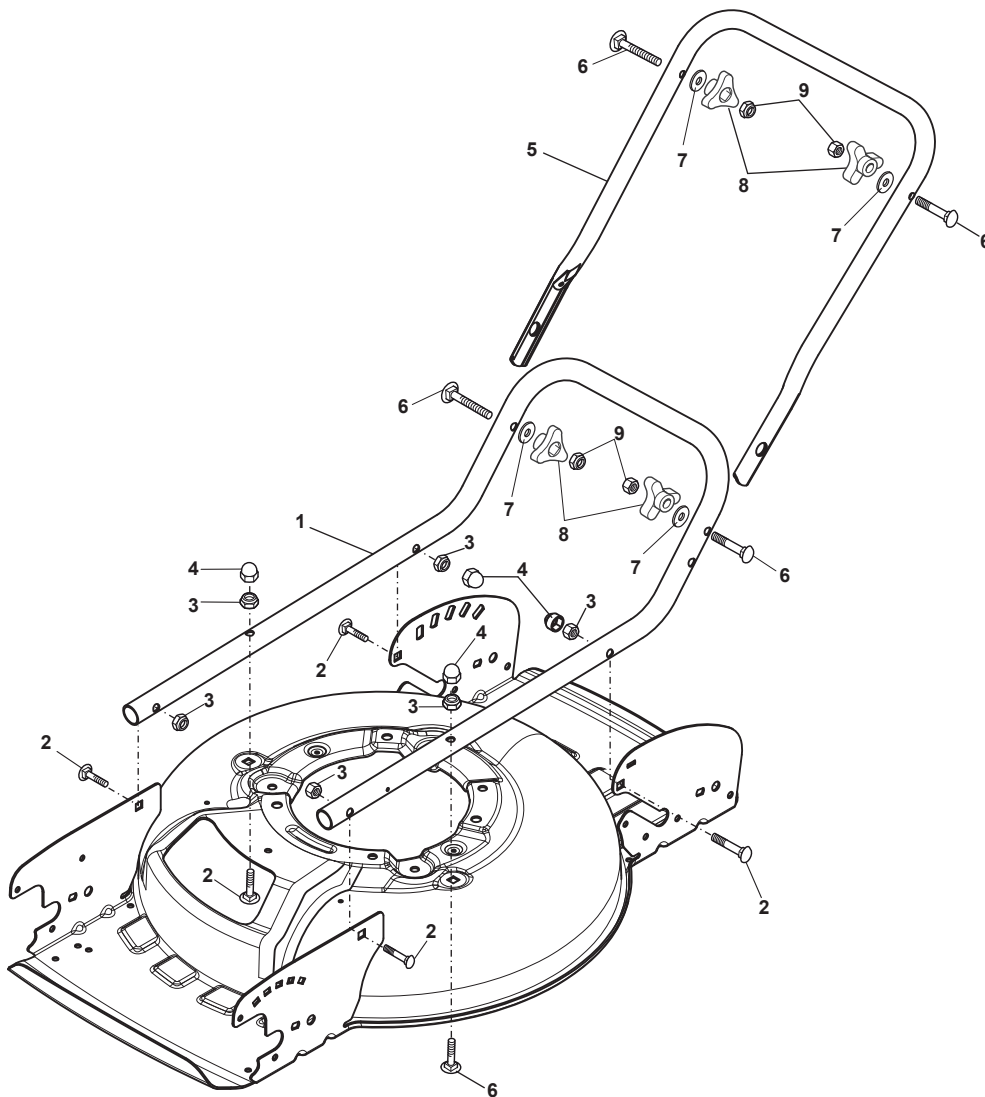

Utgåva Issue 17 - 2016		Reglage, nedre Handle, Lower Part			
Pos. Fig.	Antal Q.ty	Art nr Part No	Benämning	Description	Anmärkning Notes
1	1	381007556/0	Reglage, nedre Gul	Handle, Lower Part Yellow	
2	6	112818900/0	Skruv	Screw	
3	6	112155000/0	Mutter	Nut	
4	4	118203854/0	Lock	Cap	
5	1	381007542/1	Handtag Nedre	Handle, Middle Part Yellow	
6	4	112819121/0	Skruv	Screw	
7	4	122671651/0	Bricka	Washer	
8	4	322399840/0	Handtag Gul	Yellow Knob	
9	4	112293200/0	Mutter	Nut