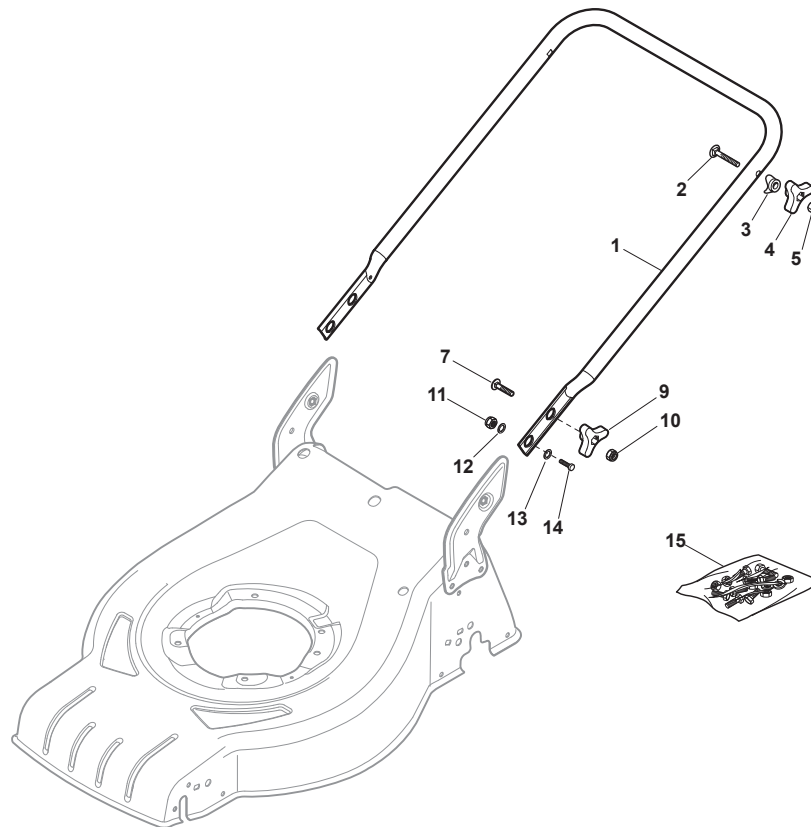

Reservdelskatalog Parts Catalogue

COMBI 53 S

295536048/S14 - Season 2016

- Use GLOBAL GARDEN PRODUCT Genuine Spare Parts specified in the parts list for repair and/or replacement.
 - The contents described in the parts list may change due to improvement.
 - The drawings of the spare parts are only indicative and might not represent the part in question exactly.
 - The indications "right" - "left" - "front" - "rear" refer to the position of the operator when using the machine.
- When placing orders of parts for repair and/or replacement, make sure that the illustrated parts list is the one applying to the machine's year of manufacture, as shown on the identification plate attached to the machine.

Utgåva Issue 7 - 2016		Höjdställning Height Adjusting			
Pos. Fig.	Antal Q.ty	Art nr Part No	Benämning	Description	Anmärkning Notes
1	1	381302853/0	Hjulaxel-fram	Front Wheel Axle	
2	2	322545142/0	Plat	Plate	
3	4	112728698/0	Skruv	Screw	
4	2	112521350/0	Bricka	Washer	
5	2	112155000/0	Mutter	Nut	
6	2	112436051/0	Plat	Plate	
7	1	322869679/0	Höjjusteringsstag	Rod, Height Adjustment	
8	2	122519823/0	Stift	Pin	
9	1	122446193/0	Fjäder	Spring	
10	2	322600145/0	Hjulskydd	Protection, Wheel	D. 200
11	4	112728698/0	Skruv	Screw	
12	2	322545152/0	Plat	Plate	
13	1	381302849/0	Hjulaxel-bakre	Rear Wheel Axle	
14	1	122534131/0	Stift	Pin	
15	1	381003357/0	Hjuls BakreAdj. Spak	Wheels Rear Adj. Lever	
16	1	122446192/0	Fjäder	Spring	
17	1	112154510/0	Mutter	Nut	
18	2	322600240/0	Hjulskydd	Protection, Wheel	
21	2	112521350/0	Bricka	Washer	
22	2	112155000/0	Mutter	Nut	