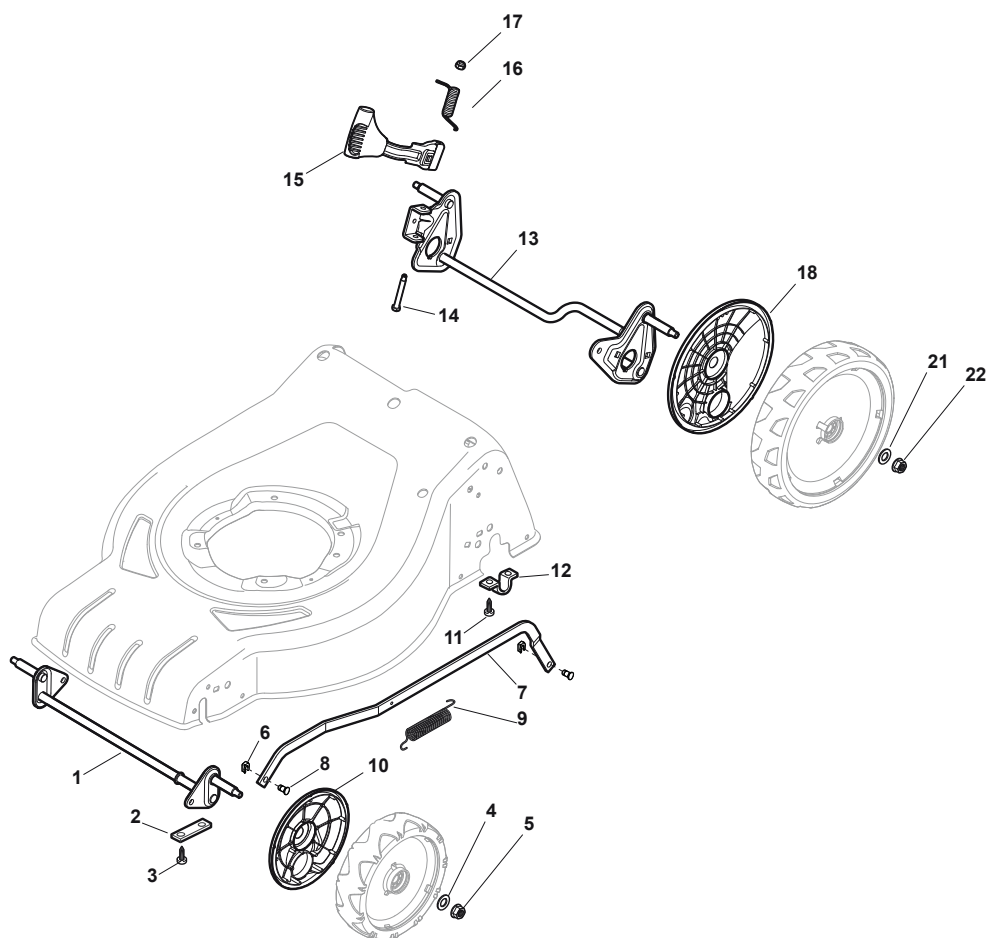

Reservdelskatalog Parts Catalogue

COMBI 53 S

295536048/S14 - Season 2016

- Use GLOBAL GARDEN PRODUCT Genuine Spare Parts specified in the parts list for repair and/or replacement.
 - The contents described in the parts list may change due to improvement.
 - The drawings of the spare parts are only indicative and might not represent the part in question exactly.
 - The indications "right" - "left" - "front" - "rear" refer to the position of the operator when using the machine.
- When placing orders of parts for repair and/or replacement, make sure that the illustrated parts list is the one applying to the machine's year of manufacture, as shown on the identification plate attached to the machine.

Utgåva Issue 7 - 2016		Höjdställning Height Adjusting			
Pos. Fig.	Antal Q.ty	Art nr Part No	Benämning	Description	Anmärkning Notes
1	1	381302853/0	Hjulaxel-fram	Front Wheel Axle	
2	2	322545142/0	Plat	Plate	
3	4	112728698/0	Skruv	Screw	
4	2	112521350/0	Bricka	Washer	
5	2	112155000/0	Mutter	Nut	
6	2	112436051/0	Plat	Plate	
7	1	322869679/0	Höjjusteringsstag	Rod, Height Adjustment	
8	2	122519823/0	Stift	Pin	
9	1	122446193/0	Fjäder	Spring	
10	2	322600145/0	Hjulskydd	Protection, Wheel	D. 200
11	4	112728698/0	Skruv	Screw	
12	2	322545152/0	Plat	Plate	
13	1	381302849/0	Hjulaxel-bakre	Rear Wheel Axle	
14	1	122534131/0	Stift	Pin	
15	1	381003357/0	Hjuls BakreAdj. Spak	Wheels Rear Adj. Lever	
16	1	122446192/0	Fjäder	Spring	
17	1	112154510/0	Mutter	Nut	
18	2	322600240/0	Hjulskydd	Protection, Wheel	
21	2	112521350/0	Bricka	Washer	
22	2	112155000/0	Mutter	Nut	