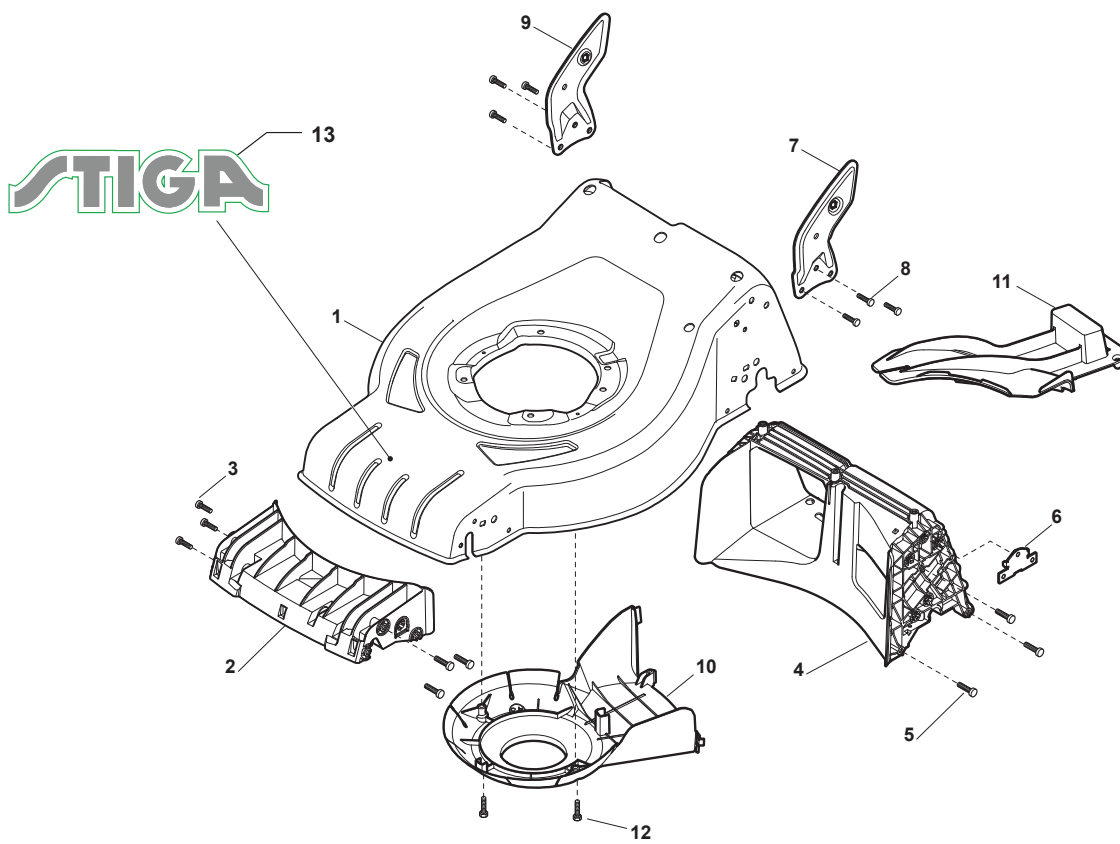

Utgåva Issue 7 - 2016		Kapa Deck			
Pos. Fig.	Antal Q.ty	Art nr Part No	Benämning	Description	Anmärkning Notes
1	1	381004730/0	Chassi-gra	Grey Deck	
2	1	322108308/0	Bakre skyddLuftledare	Rear Conveyor Assy	
3	6	112728699/0	Skruv	Screw	
4	1	322108302/0	Bakre skyddLuftledare	Rear Conveyor Assy	
5	6	112728699/0	Skruv	Screw	
6	2	322545213/0	Plat	Plate	
7	1	381005167/0	Fäste-vä	Left Bracket	
8	6	112727801/0	Skruv	Screw	
9	1	381005165/0	Fäste-hö	Right Bracket	
10	1	322060250/0	Remskydd	Belt Protection	
11	1	322140244/0	Mulching Deflektor Cruiser 48	Mulching Plug	
12	2	112728530/0	Skruv	Screw	
13	1	114367494/2	Dekal STIGA logo	Label STIGA logo