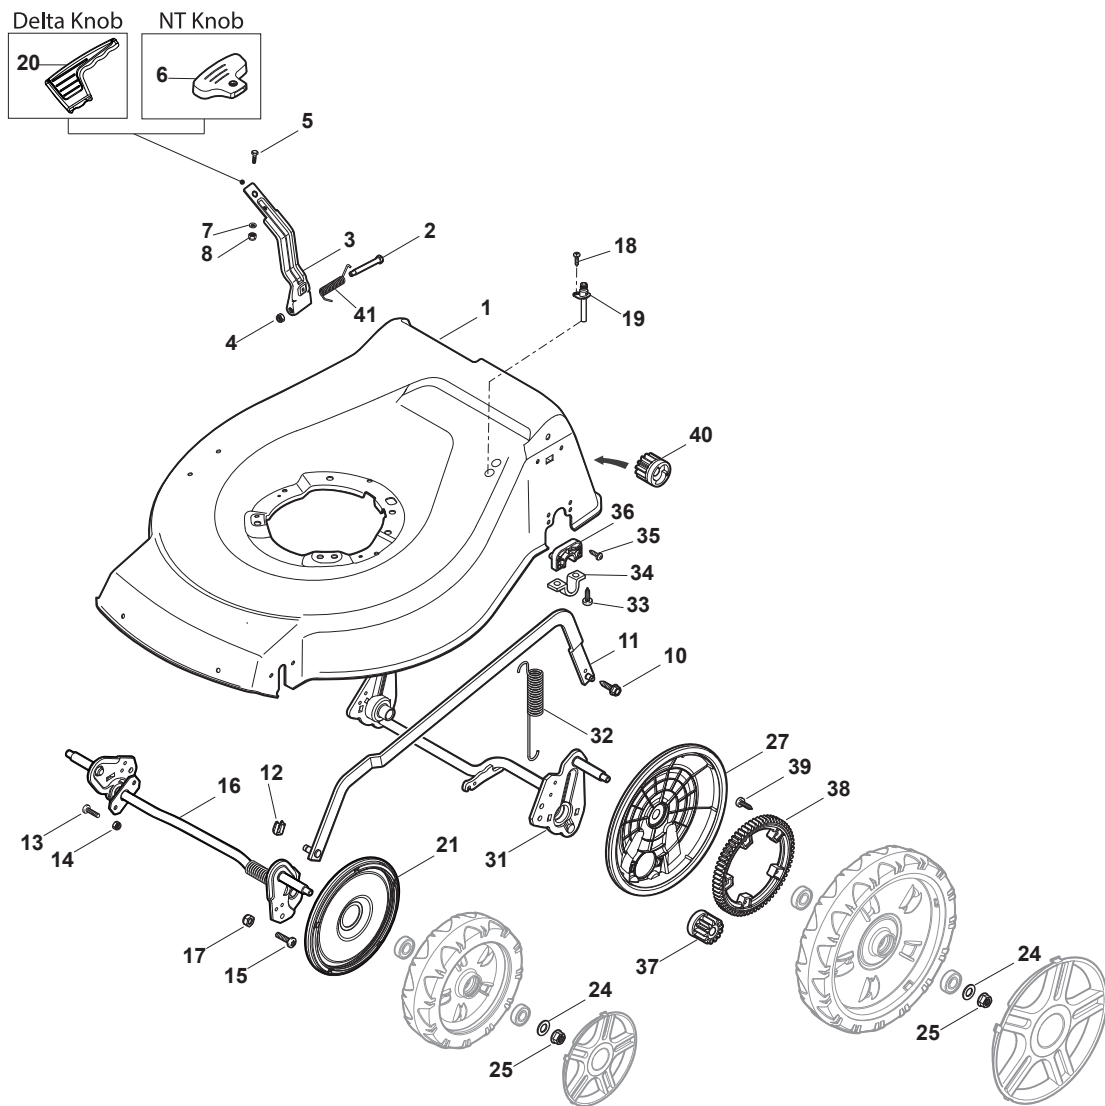

Utgåva Issue 2 - 2016		Kapa och höjdställning		Deck And Height Adjusting	
Pos. Fig.	Antal Q.ty	Art nr Part No	Benämning	Description	Anmärkning Notes
1	1	381004732/0	Chassi-gra	Grey Deck	
2	1	122534131/0	Stift	Pin	
3	1	381003398/0	Höjdställningsspak	Lever, Height Adjustment	
4	1	112154510/0	Mutter	Nut	
5	1	112788512/0	Skruv	Screw	
6	1	322394503/0	Knopp.Kontroll.Spak Svart.	Knob	NT Knob
7	1	112521310/0	Bricka	Washer	
8	1	112150000/0	Mutter	Nut	
10	1	122943013/0	Skruv	Screw	
11	1	381002032/0	Höjdställningsstag	Rod, Height Adjustment	
12	1	112436051/0	Plat	Plate	
13	3	112727803/0	Skruv	Screw	
14	3	112154510/0	Mutter	Nut	
15	1	112727801/0	Skruv	Screw	
16	1	381002887/1	Hjulaxel-fram	Front Wheel Axle	
17	1	112154510/0	Mutter	Nut	
18	1	112728450/0	Skruv	Screw	
19	1	322034002/0	Tvättanslutning Nt (Svart)	Washing Connection	
20	1	322394522/0	Knopp.Kontroll.Spak Svart.	Knob	Delta Knob
21	2	322600145/0	Hjulskydd	Protection, Wheel	
24	4	112521350/0	Bricka	Washer	
25	4	112155000/0	Mutter	Nut	
27	2	322600208/0	Hjulskydd	Protection, Wheel	
31	1	381302835/1	Hjulaxel-bakre	Axle, Rear Wheels	
32	1	122450460/0	Fjäder	Spring	
33	4	112728697/0	Skruv	Screw	
34	2	322545152/0	Plat	Plate	
35	4	112728697/0	Skruv	Screw	
36	2	322785304/1	Fäste	Support	
37	1	122570134/0	Drev	Left Pinion	
38	2	322120115/0	Drev	Wheels Crown	
39	6	112728706/0	Skruv	Screw	
40	1	122570133/0	Drev	Right Pinion	
41	1	122446192/0	Fjäder	Spring