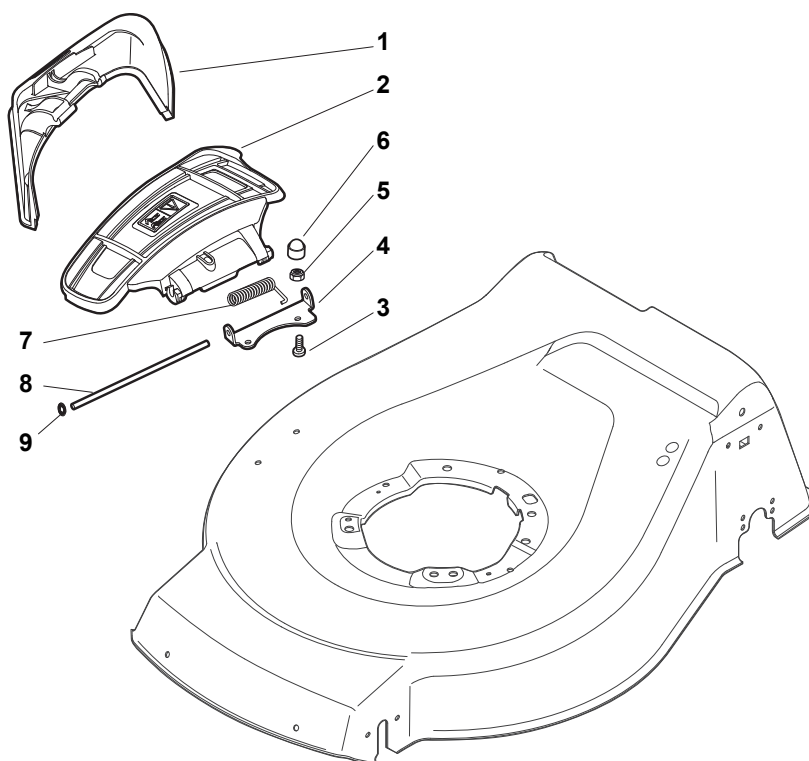

Utgåva Issue 2 - 2016		Utkastskydd Ejection-Guard			
Pos. Fig.	Antal Q.ty	Art nr Part No	Benämning	Description	Anmärkning Notes
8	1	122517869/1	Stift	Pin	
1	1	322108295/1	Utkastskydd	Side Ejection Conveyor	
2	1	322600313/0	Utkastskydd	Ejection Guard	
3	2	112727803/0	Skruv	Screw	
4	1	322806639/0	Fäste	Fulcrum Pin	
5	2	112154510/0	Mutter	Nut	
6	2	118203853/0	Lock	Cap	
7	1	122450456/0	Fjäder	Spring	
9	2	112604896/0	Starlock P6493 6	Crown Fastener