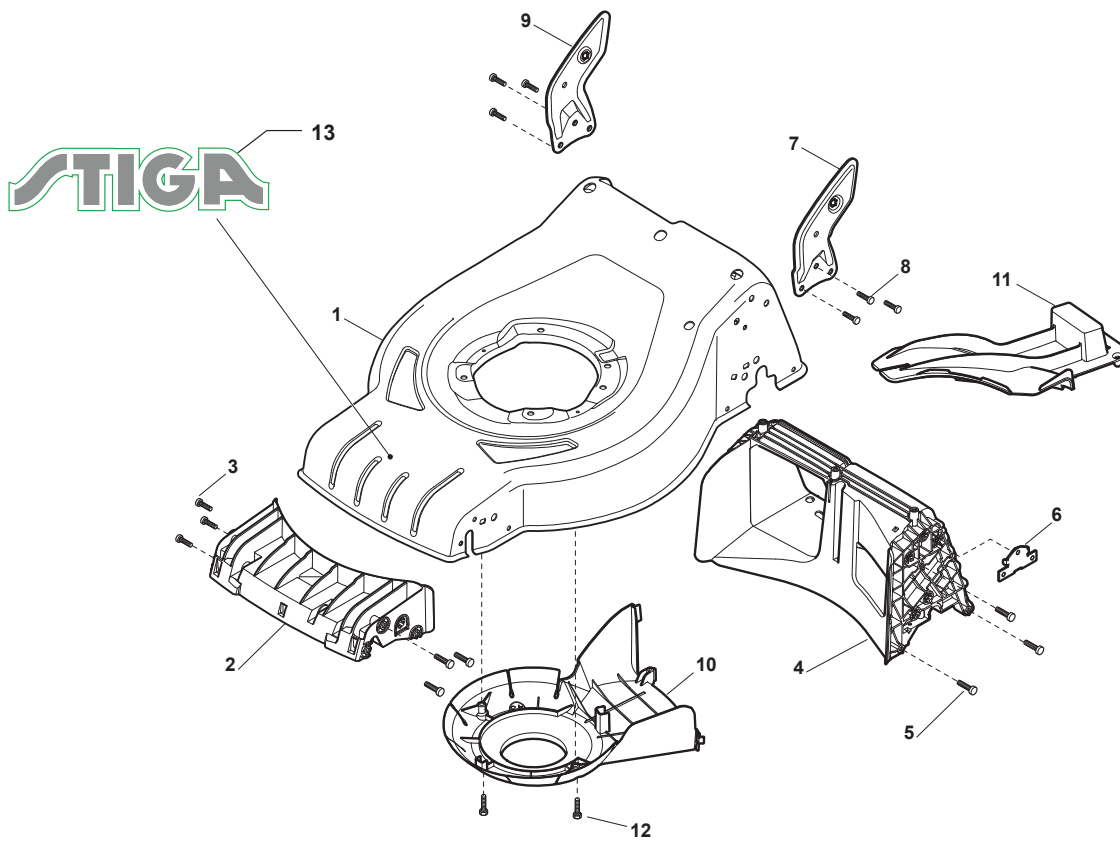

Utgåva Issue 3 - 2016		Kapa Deck			
Pos. Fig.	Antal Q.ty	Art nr Part No	Benämning	Description	Anmärkning Notes
1	1	381004729/0	Chassi-gra	Grey Deck	
2	1	322108301/1	Plastfront Transportör	Front Conveyor Assy	
3	6	112728699/0	Skruv	Screw	
4	1	322108302/0	Bakre skyddLuftledare	Rear Conveyor Assy	
5	6	112728699/0	Skruv	Screw	
6	2	322545213/0	Plat	Plate	
7	1	381005139/0	Fäste-vä	Left Bracket	
8	6	112727801/0	Skruv	Screw	
9	1	381005137/0	Fäste-hö	Right Bracket	
10	1	322060242/0	Remskydd	Belt Protection	
11	1	322140239/0	Mulcherinsats	Mulching Deflector	
12	2	112728530/0	Skruv	Screw	
13	1	114367494/2	Dekal STIGA logo	Label STIGA logo