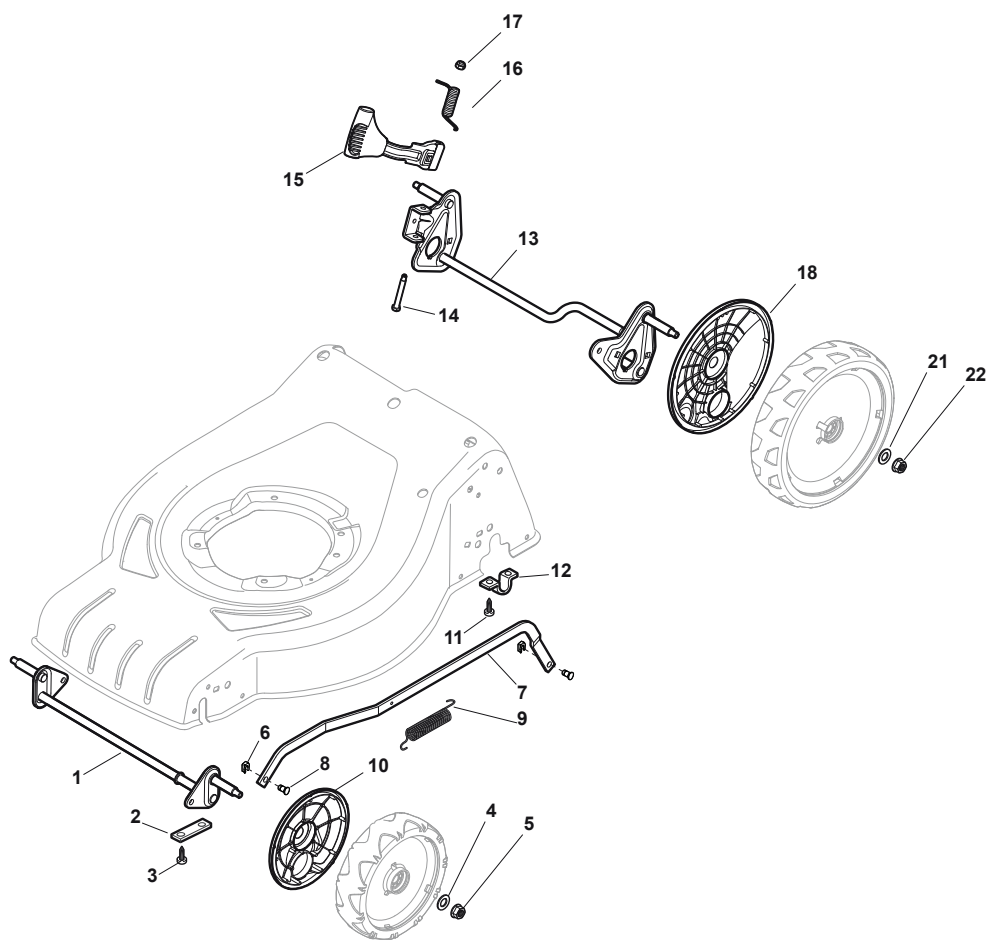

Reservdelskatalog Parts Catalogue

COMBI 48 S AE

295486008/S16 - Season 2016

- Use GLOBAL GARDEN PRODUCT Genuine Spare Parts specified in the parts list for repair and/or replacement.
 - The contents described in the parts list may change due to improvement.
 - The drawings of the spare parts are only indicative and might not represent the part in question exactly.
 - The indications "right" - "left" - "front" - "rear" refer to the position of the operator when using the machine.
- When placing orders of parts for repair and/or replacement, make sure that the illustrated parts list is the one applying to the machine's year of manufacture, as shown on the identification plate attached to the machine.

Utgåva Issue 3 - 2016		Höjdställning Height Adjusting			
Pos. Fig.	Antal Q.ty	Art nr Part No	Benämning	Description	Anmärkning Notes
1	1	381302821/0	Hjulaxel-fram	Front Wheel Axle	
2	2	322545142/0	Plat	Plate	
3	4	112728698/0	Skruv	Screw	
4	2	112521350/0	Bricka	Washer	
5	2	112155000/0	Mutter	Nut	
6	2	112436051/0	Plat	Plate	
7	1	322869673/0	Höjjusteringsstag	Rod, Height Adjustment	
8	2	122519820/0	Stift	Pin	
9	1	122446193/0	Fjäder	Spring	
10	2	322600247/0	Hjulskydd	Protection, Wheel	D. 180
11	4	112728698/0	Skruv	Screw	
12	2	322545152/0	Plat	Plate	
13	1	381302817/0	Hjulaxel-bakre	Rear Wheel Axle	
14	1	122534131/0	Stift	Pin	
15	1	381003357/0	Hjuls BakreAdj. Spak	Wheels Rear Adj. Lever	
16	1	122446192/0	Fjäder	Spring	
17	1	112154510/0	Mutter	Nut	
18	1	322600205/1	Hjulskydd	Protection, Wheel	
21	2	112521350/0	Bricka	Washer	
22	2	112155000/0	Mutter	Nut	