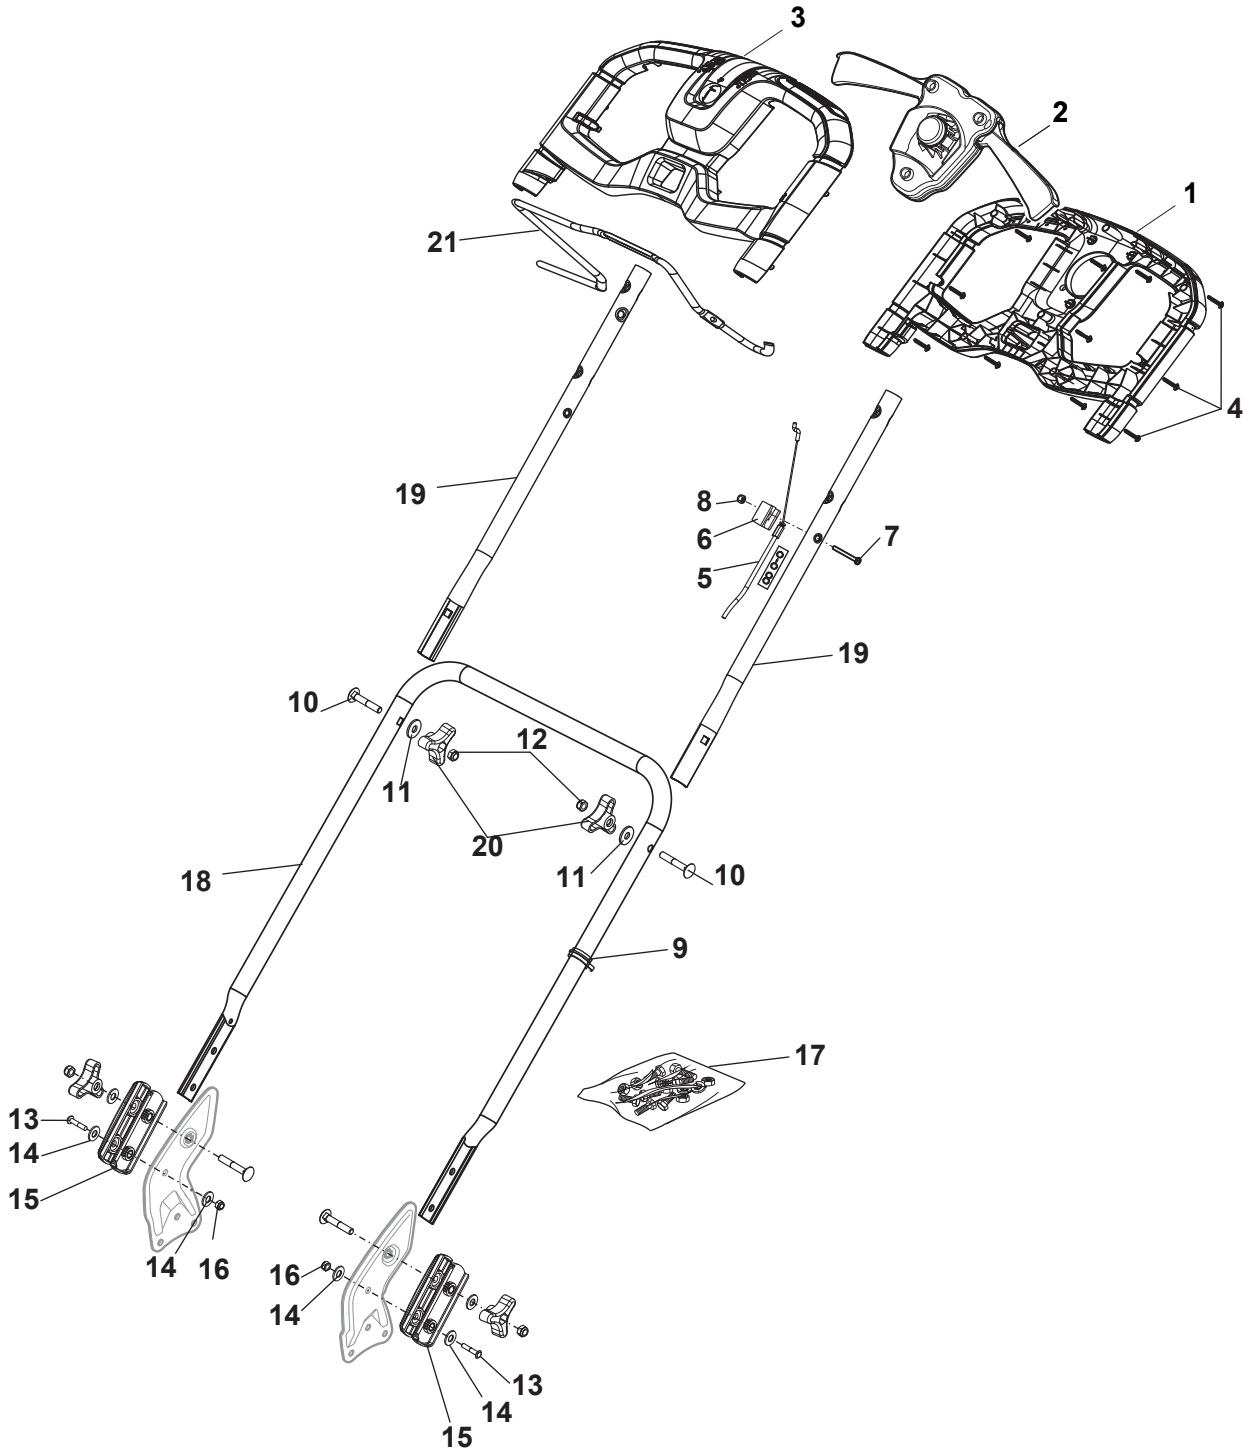

Reservdelskatalog Parts Catalogue

COMBI 48 S AE

295486008/S16 - Season 2016

- Use GLOBAL GARDEN PRODUCT Genuine Spare Parts specified in the parts list for repair and/or replacement.
 - The contents described in the parts list may change due to improvement.
 - The drawings of the spare parts are only indicative and might not represent the part in question exactly.
 - The indications "right" - "left" - "front" - "rear" refer to the position of the operator when using the machine.
- When placing orders of parts for repair and/or replacement, make sure that the illustrated parts list is the one applying to the machine's year of manufacture, as shown on the identification plate attached to the machine.

Utgåva Issue 3 - 2016		Höjdställning Height Adjusting			
Pos. Fig.	Antal Q.ty	Art nr Part No	Benämning	Description	Anmärkning Notes
1	1	381302821/0	Hjulaxel-fram	Front Wheel Axle	
2	2	322545142/0	Plat	Plate	
3	4	112728698/0	Skruv	Screw	
4	2	112521350/0	Bricka	Washer	
5	2	112155000/0	Mutter	Nut	
6	2	112436051/0	Plat	Plate	
7	1	322869673/0	Höjjusteringsstag	Rod, Height Adjustment	
8	2	122519820/0	Stift	Pin	
9	1	122446193/0	Fjäder	Spring	
10	2	322600247/0	Hjulskydd	Protection, Wheel	D. 180
11	4	112728698/0	Skruv	Screw	
12	2	322545152/0	Plat	Plate	
13	1	381302817/0	Hjulaxel-bakre	Rear Wheel Axle	
14	1	122534131/0	Stift	Pin	
15	1	381003357/0	Hjuls BakreAdj. Spak	Wheels Rear Adj. Lever	
16	1	122446192/0	Fjäder	Spring	
17	1	112154510/0	Mutter	Nut	
18	1	322600205/1	Hjulskydd	Protection, Wheel	
21	2	112521350/0	Bricka	Washer	
22	2	112155000/0	Mutter	Nut	