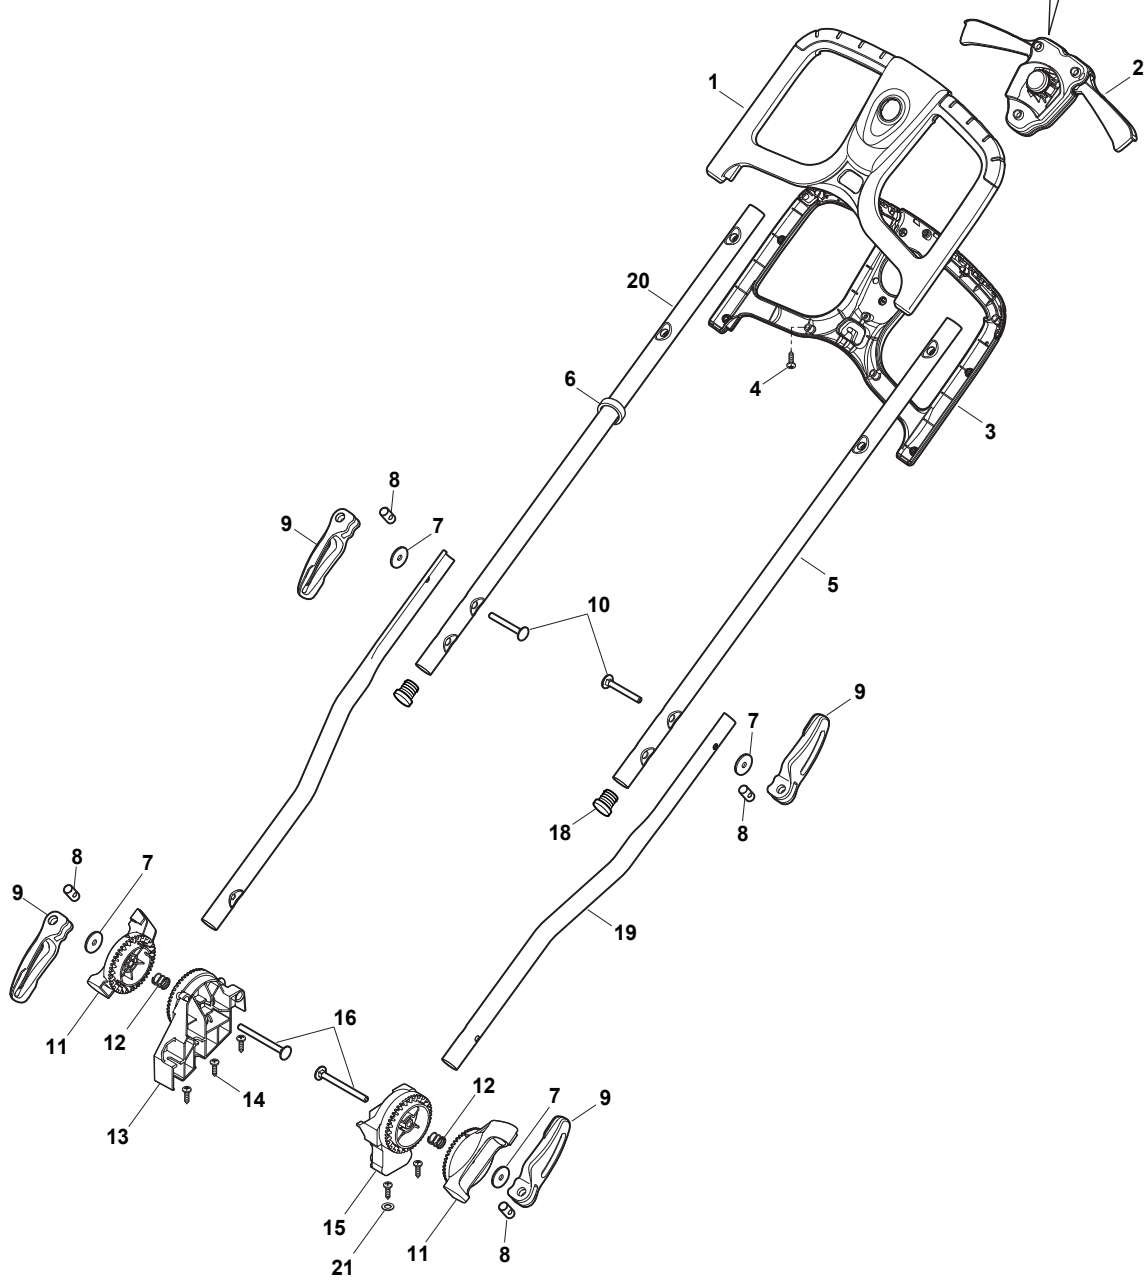

Utgåva Issue 3 - 2016		Reglage, övre Handle, Upper Part			
Pos. Fig.	Antal Q.ty	Art nr Part No	Benämning	Description	Anmärkning Notes
1	1	322291070/0	Handtagshalva, övre brytare	Upper Half Handgrip Switch	
2	1	381600521/1	Manöverdosa	Dead Hand Switch	
3	1	322291071/0	Handtagshalva, undre brytare	Lower Half Handgrip Switch	
4	11	112728713/0	Skruv	Screw	
5	1	381007514/1	Handtag	Handle Lower Part	Left + Right Part
6	1	122192000/1	Kabelhallare	Clamp	
7	4	112523050/0	Bricka	Washer	
8	4	122524352/0	Stift	Pin	
9	4	322319519/0	Handtag	Fixing Lever Handle	
10	2	122943016/0	Skruv	Screw	
11	2	322246102/0	Handtag Länk	Handle Joint	
12	2	122430210/0	Fjäder	Bearing	
13	2	322745055/0	Lock för Handtag gra, Höger Side	Right Joint	
14	5	112728714/0	Skruv	Screw	
15	1	322745056/0	Vänstergra Lock för Handtag	Left Joint	
16	2	122943017/0	Skruv	Screw	
18	2	118566112/0	Plugg	Polyethylene Push Road	
19	2	381007513/0	Handtag-Övre	Handle Lower Part	
20	1	381007514/1	Handtag	Handle Lower Part	Left + Right Part
21	1	112521320/0	Bricka	Washer