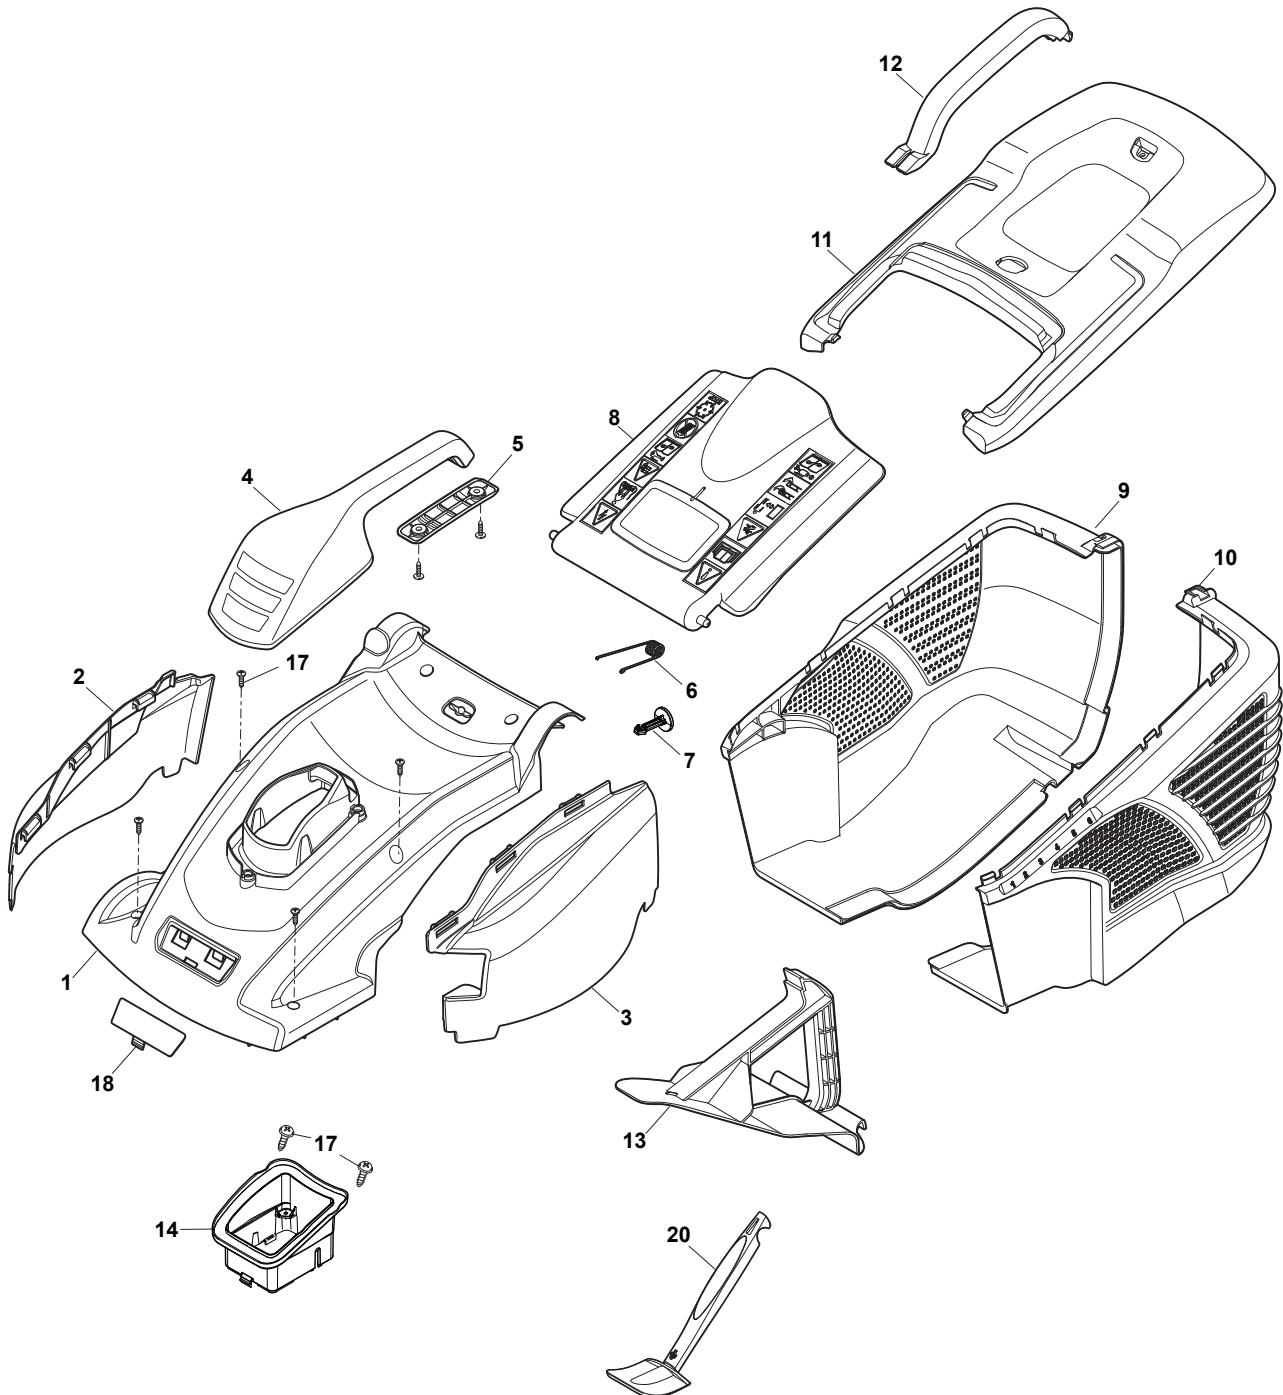

Reservdelskatalog Parts Catalogue

COMBI 44 E

294420068/S14 - Season 2016

- Use GLOBAL GARDEN PRODUCT Genuine Spare Parts specified in the parts list for repair and/or replacement.
 - The contents described in the parts list may change due to improvement.
 - The drawings of the spare parts are only indicative and might not represent the part in question exactly.
 - The indications "right" - "left" - "front" - "rear" refer to the position of the operator when using the machine.
- When placing orders of parts for repair and/or replacement, make sure that the illustrated parts list is the one applying to the machine's year of manufacture, as shown on the identification plate attached to the machine.

www.stiga.com

Utgåva Issue 3 - 2016		Kapa och höjdställning Deck And Height Adjusting			
Pos. Fig.	Antal Q.ty	Art nr Part No	Benämning	Description	Anmärkning Notes
1	1	322066784/0	Chassi gra	Deck STIGA Grey	
2	1	322785450/0	Hjulhallare	Support, Wheel	
3	2	322686105/0	Hjul	Wheel	
4	2	322110684/0	Navkapsel D250 Delta gra 9022	Hub Cap Grey	
5	4	112604903/0	Bricka	Washer	
6	1	122033427/0	Hjulaxel-bakre	Rear Wheel Axle	
7	2	322545142/0	Plat	Plate	
8	8	112728714/0	Skruv	Screw	
9	1	322785414/1	Höjdställningsspak	Lever, Height Adjustment	
10	1	322524354/0	Stift	Pin	
11	1	122446195/0	Fjäder	Spring	
12	1	322869690/0	Höjdställningsstag	Rod, Height Adjustment	
13	2	322785415/0	Plat	Plate	
14	1	122033426/0	Hjulaxel-bakre	Rear Wheel Axle	
15	1	322785438/0	Hjulhallare	Support, Wheel	
16	2	322686104/0	Hjul	Wheel	
17	2	322110683/0	Navkapsel D150 Delta gra 9022	Hub Cap Grey	
18	1	322785449/0	Hjulhallare	Support, Wheel	