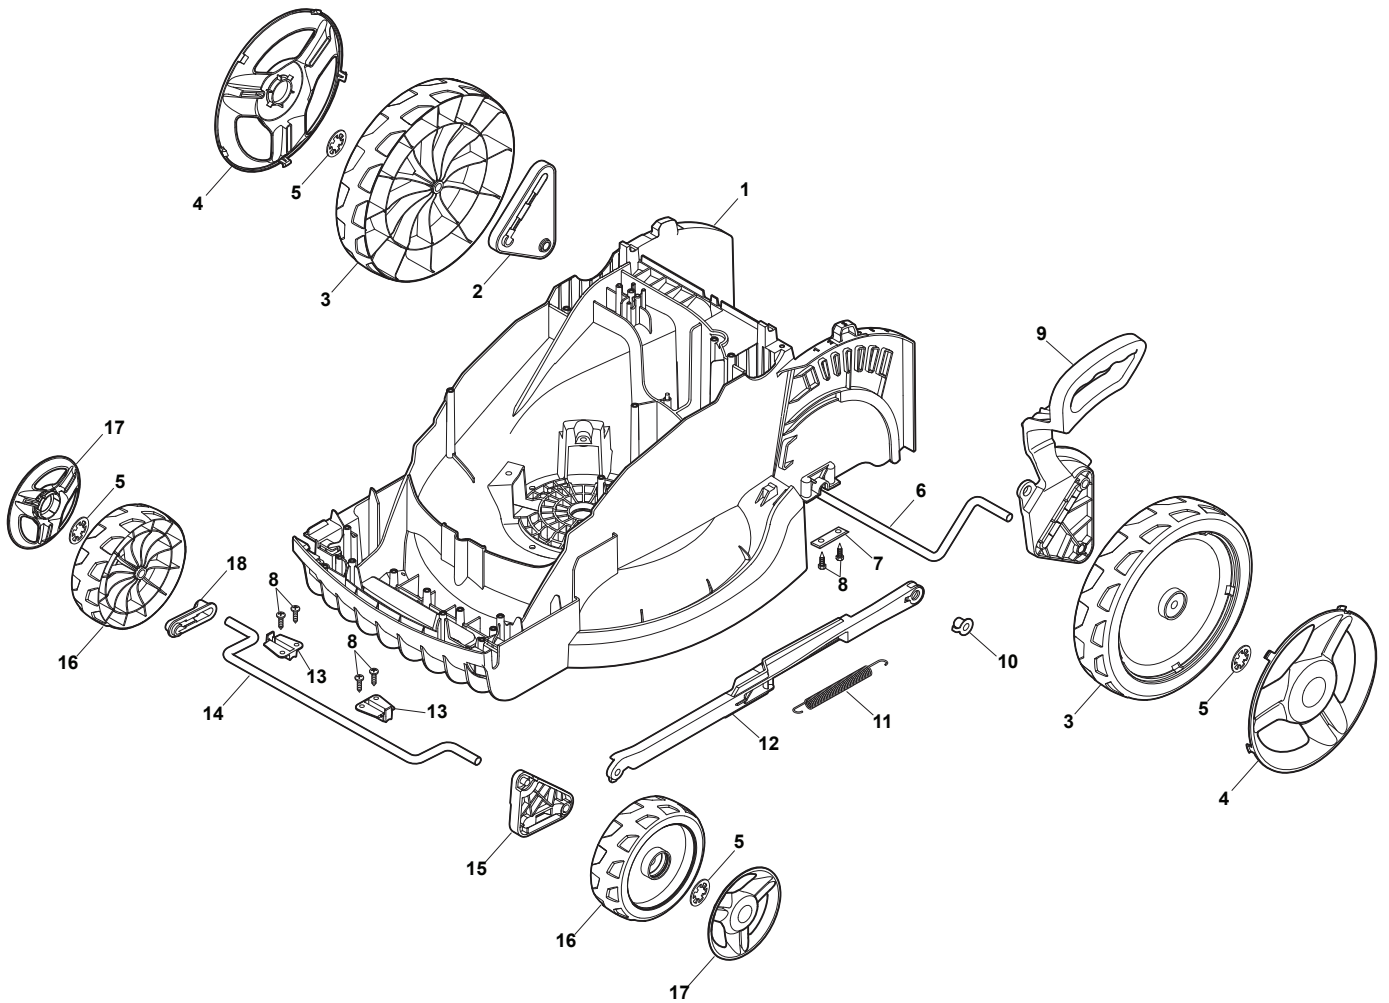

Reservdelskatalog Parts Catalogue

COMBI 44 E

294420068/S14 - Season 2016

- Use GLOBAL GARDEN PRODUCT Genuine Spare Parts specified in the parts list for repair and/or replacement.
 - The contents described in the parts list may change due to improvement.
 - The drawings of the spare parts are only indicative and might not represent the part in question exactly.
 - The indications "right" - "left" - "front" - "rear" refer to the position of the operator when using the machine.
- When placing orders of parts for repair and/or replacement, make sure that the illustrated parts list is the one applying to the machine's year of manufacture, as shown on the identification plate attached to the machine.

www.stiga.com

Utgåva Issue 3 - 2016		Kapa och höjdställning Deck And Height Adjusting			
Pos. Fig.	Antal Q.ty	Art nr Part No	Benämning	Description	Anmärkning Notes
1	1	322066784/0	Chassi gra	Deck STIGA Grey	
2	1	322785450/0	Hjulhallare	Support, Wheel	
3	2	322686105/0	Hjul	Wheel	
4	2	322110684/0	Navkapsel D250 Delta gra 9022	Hub Cap Grey	
5	4	112604903/0	Bricka	Washer	
6	1	122033427/0	Hjulaxel-bakre	Rear Wheel Axle	
7	2	322545142/0	Plat	Plate	
8	8	112728714/0	Skruv	Screw	
9	1	322785414/1	Höjdställningsspak	Lever, Height Adjustment	
10	1	322524354/0	Stift	Pin	
11	1	122446195/0	Fjäder	Spring	
12	1	322869690/0	Höjdställningsstag	Rod, Height Adjustment	
13	2	322785415/0	Plat	Plate	
14	1	122033426/0	Hjulaxel-bakre	Rear Wheel Axle	
15	1	322785438/0	Hjulhallare	Support, Wheel	
16	2	322686104/0	Hjul	Wheel	
17	2	322110683/0	Navkapsel D150 Delta gra 9022	Hub Cap Grey	
18	1	322785449/0	Hjulhallare	Support, Wheel	

Utgåva Issue 3 - 2016		Elmotor/Kniv Electric Motor/Blade			
Pos. Fig.	Antal Q.ty	Art nr Part No	Benämning	Description	Anmärkning Notes
1	4	112728699/0	Skruv	Screw	
3	1	112523020/0	Bricka	Washer	
4	1	118563697/1	Elmotor 1800W	Electric Motor 1800W	
5	1	322465644/1	Knivfäste	Blade Hub	
6	1	181004155/0	Kniv	Blade	
7	1	381004352/1	Skruv	Screw	
9	1	118810092/0	Drivrem	Belt	