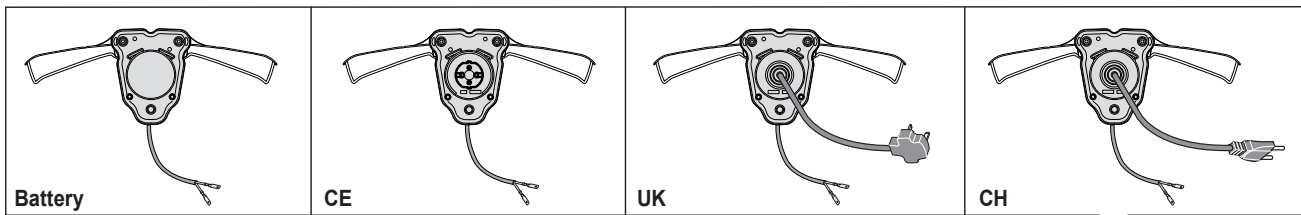

Utgåva Issue 3 - 2016		Reglage, övre Handle, Upper Part			
Pos. Fig.	Antal Q.ty	Art nr Part No	Benämning	Description	Anmärkning Notes
1	1	322291070/0	Handtagshalva, övre brytare	Upper Half Handgrip Switch	
2	1	381600521/1	Manöverdosa	Dead Hand Switch	
3	1	322291071/0	Handtagshalva, undre brytare	Lower Half Handgrip Switch	
4	11	112728713/0	Skruv	Screw	
5	1	381007514/1	Handtag	Handle Lower Part	Left + Right Part
6	1	122192000/1	Kabelhallare	Clamp	
7	4	112523050/0	Bricka	Washer	
8	4	122524352/0	Stift	Pin	
9	4	322319519/0	Handtag	Fixing Lever Handle	
10	2	122943016/0	Skruv	Screw	
11	2	322246102/0	Handtag Länk	Handle Joint	
12	2	122430210/0	Fjäder	Bearing	
13	2	322745055/0	Lock för Handtag gra, Höger Side	Right Joint	
14	5	112728714/0	Skruv	Screw	
15	1	322745056/0	Vänstergra Lock för Handtag	Left Joint	
16	2	122943017/0	Skruv	Screw	
18	2	118566112/0	Plugg	Polyethylene Push Road	
19	2	381007513/0	Handtag-Övre	Handle Lower Part	
20	1	381007514/1	Handtag	Handle Lower Part	Left + Right Part
21	1	112521320/0	Bricka	Washer