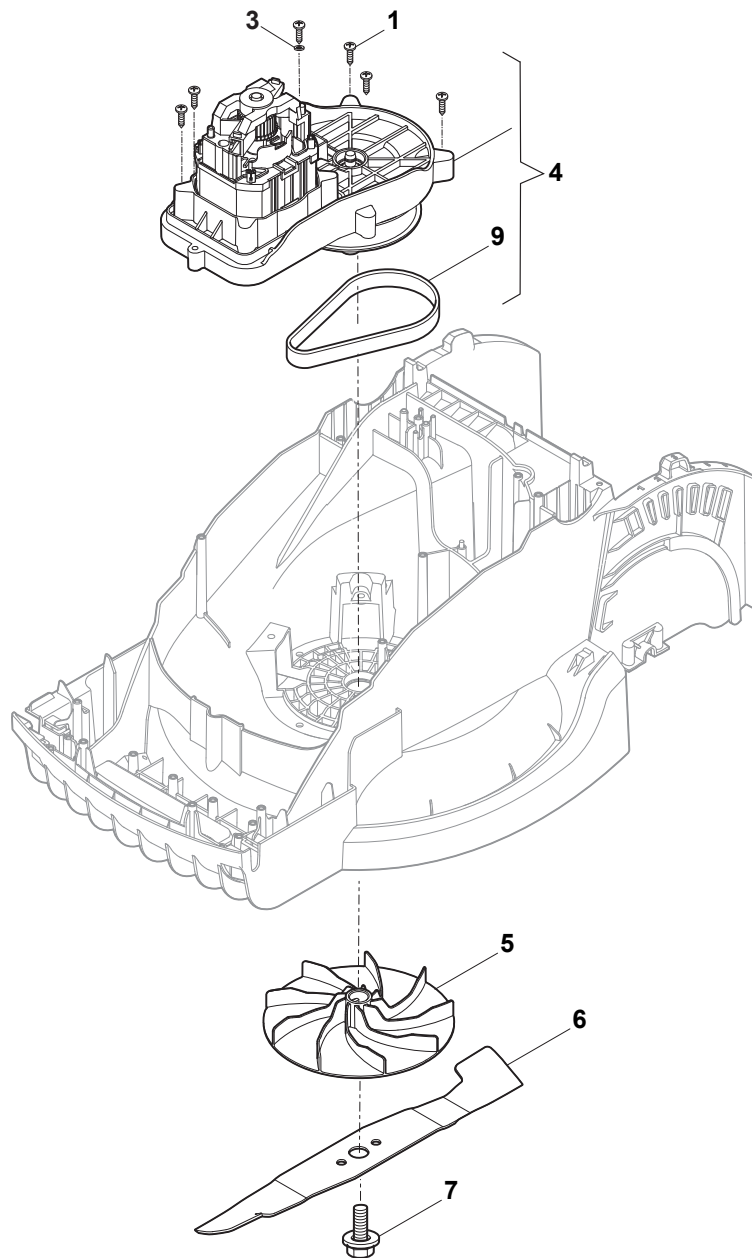

Utgåva Issue 3 - 2016		Elmotor/Kniv Electric Motor/Blade			
Pos. Fig.	Antal Q.ty	Art nr Part No	Benämning	Description	Anmärkning Notes
1	4	112728699/0	Skruv	Screw	
3	1	112523020/0	Bricka	Washer	
4	1	118563697/1	Elmotor 1800W	Electric Motor 1800W	
5	1	322465644/1	Knivfäste	Blade Hub	
6	1	181004155/0	Kniv	Blade	
7	1	381004352/1	Skruv	Screw	
9	1	118810092/0	Drivrem	Belt