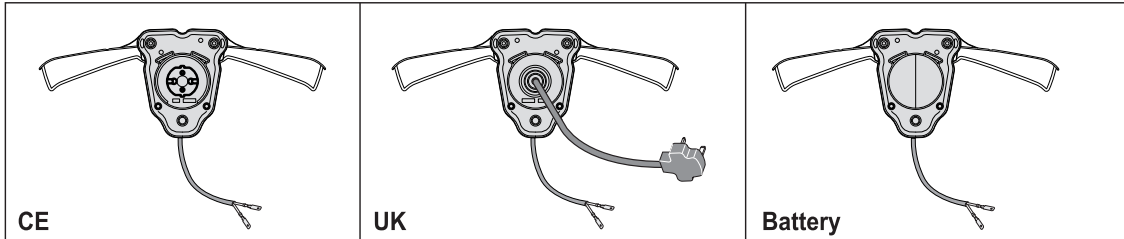

Utgåva Issue 3 - 2016		Handle, Upper Part		Handle, Upper Part	
Pos. Fig.	Antal Q.ty	Art nr Part No	Benämning	Description	Anmärkning Notes
1	1	322291068/0	Handtagshalva, övre brytare	Upper Half Handgrip Switch	
2	1	381600540/1	Manöverdosa	Dead Hand Switch	
3	1	322291069/0	Handtagshalva, undre brytare	Lower Half Handgrip Switch	
4	11	112728713/0	Skruv	Screw	
5	2	381007532/0	Styre-överdel	Handle, Upper Part	
6	1	122192000/1	Kabelhallare	Clamp	
7	4	112523050/0	Bricka	Washer	
8	2	122524352/0	Stift	Pin	
9	2	322319519/0	Handtag	Fixing Lever Handle	
10	2	122943016/0	Skruv	Screw	
18	2	118566116/0	Plugg	Cap	
19	1	381007529/0	Styre-underdel, hö	Right Handle, Lower Part	
20	1	381007530/0	Styre-underdel	Left Handle, Lower Part	
21	2	112728450/0	Skruv	Screw