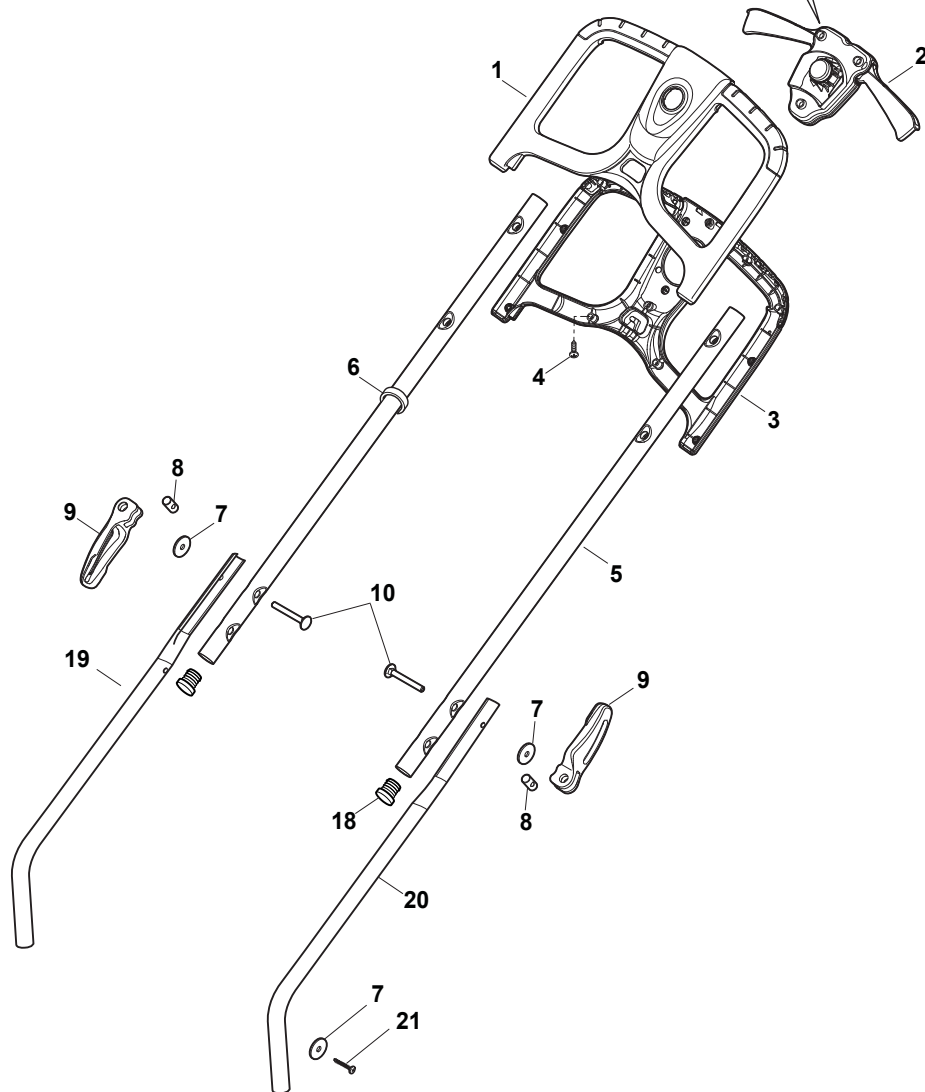

Utgåva Issue 3 - 2016		Handle, Upper Part		Handle, Upper Part	
Pos. Fig.	Antal Q.ty	Art nr Part No	Benämning	Description	Anmärkning Notes
1	1	322291068/0	Handtagshalva, övre brytare	Upper Half Handgrip Switch	
2	1	381600540/1	Manöverdosa	Dead Hand Switch	
3	1	322291069/0	Handtagshalva, undre brytare	Lower Half Handgrip Switch	
4	11	112728713/0	Skruv	Screw	
5	2	381007532/0	Styre-överdel	Handle, Upper Part	
6	1	122192000/1	Kabelhallare	Clamp	
7	4	112523050/0	Bricka	Washer	
8	2	122524352/0	Stift	Pin	
9	2	322319519/0	Handtag	Fixing Lever Handle	
10	2	122943016/0	Skruv	Screw	
18	2	118566116/0	Plugg	Cap	
19	1	381007529/0	Styre-underdel, hö	Right Handle, Lower Part	
20	1	381007530/0	Styre-underdel	Left Handle, Lower Part	
21	2	112728450/0	Skruv	Screw