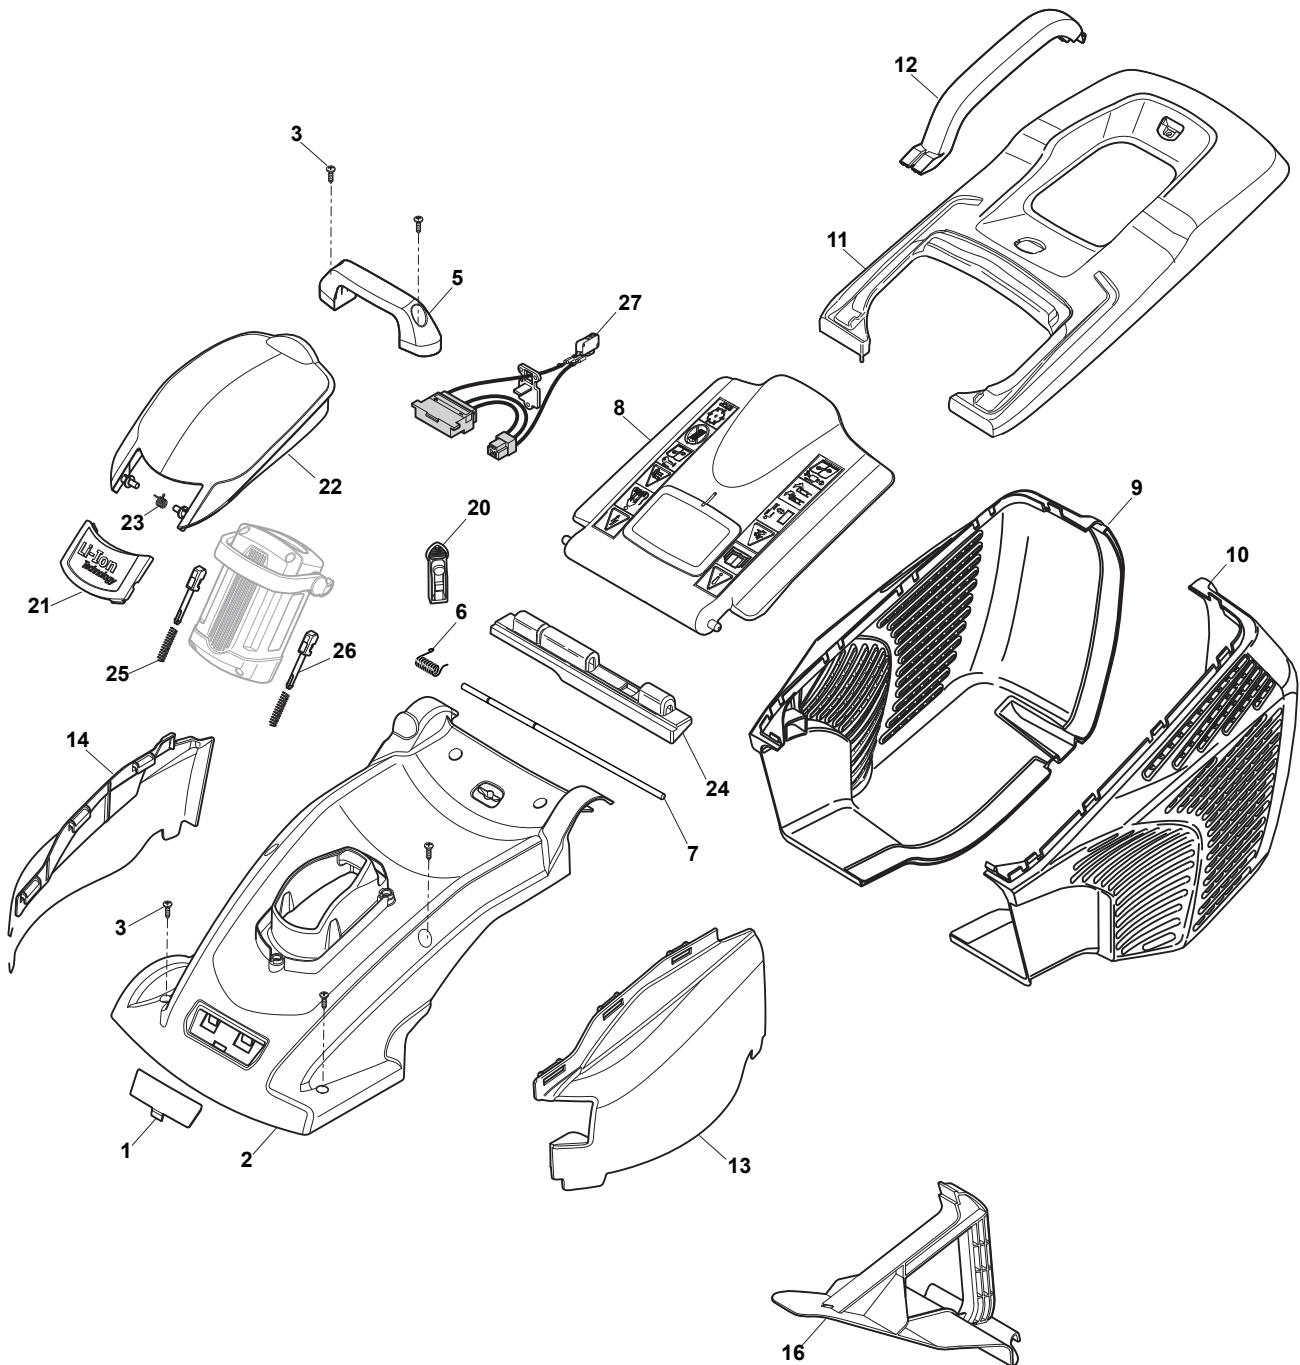

Reservdelskatalog Parts Catalogue

COMBI 36 AE

294345068/S15 - Season 2016

- Use GLOBAL GARDEN PRODUCT Genuine Spare Parts specified in the parts list for repair and/or replacement.
 - The contents described in the parts list may change due to improvement.
 - The drawings of the spare parts are only indicative and might not represent the part in question exactly.
 - The indications "right" - "left" - "front" - "rear" refer to the position of the operator when using the machine.
- When placing orders of parts for repair and/or replacement, make sure that the illustrated parts list is the one applying to the machine's year of manufacture, as shown on the identification plate attached to the machine.

www.stiga.com

Utgåva Issue 3 - 2016		Deck And Height Adjusting		Deck And Height Adjusting	
Pos. Fig.	Antal Q.ty	Art nr Part No	Benämning	Description	Anmärkning Notes
1	1	322066782/0	Chassi gra	Deck STIGA Grey	
2	1	322785448/0	Hjulhallare	Support, Wheel	
3	2	322686107/0	Hjul	Wheel	
4	2	322110729/0	Navkapsel Gra I Navkapsel	Hub Cap Grey	
5	4	112604903/0	Bricka	Washer	
6	1	122033422/0	Hjulaxel	Axle, Wheels	
7	2	322545142/0	Plat	Plate	
8	8	112728714/0	Skruv	Screw	
9	1	322785430/0	Höjdställningsspak	Lever, Height Adjustment	
10	1	322524354/0	Stift	Pin	
11	1	122450425/0	Fjäder	Spring	
12	1	322869689/0	Höjjusteringsstag	Rod, Height Adjustment	
13	2	322785415/0	Plat	Plate	
14	1	122033422/0	Hjulaxel	Axle, Wheels	
15	1	322785437/0	Hjulhallare	Support, Wheel	
16	2	322686106/0	Hjul	Wheel	
17	2	322110683/0	Navkapsel D150 Delta gra 9022	Hub Cap Grey	
18	1	322785447/0	Hjulhallare	Support, Wheel	