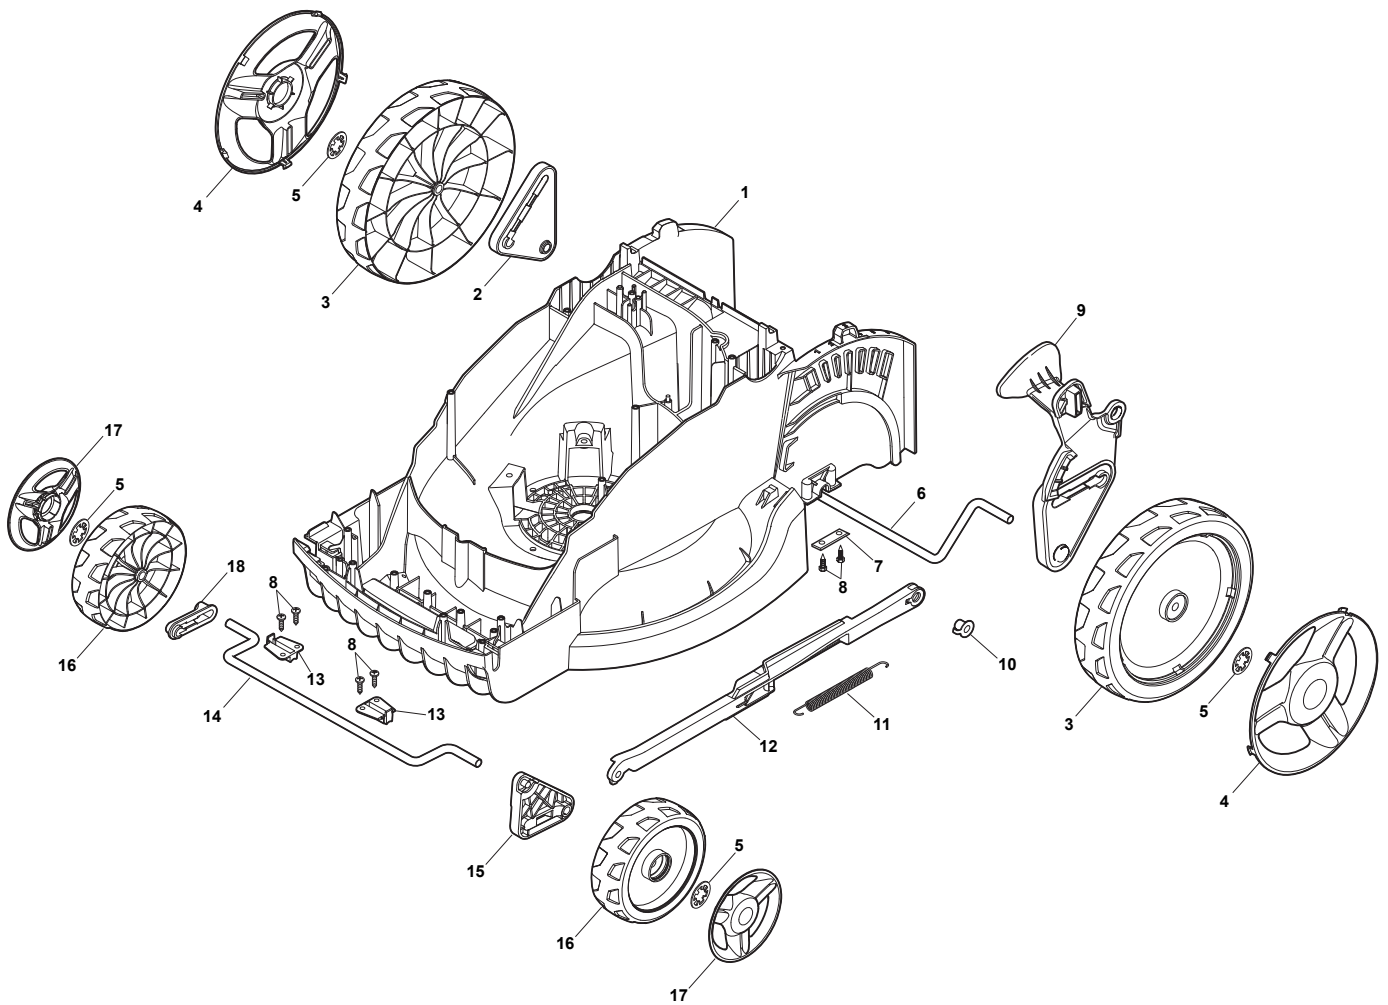

Reservdelskatalog Parts Catalogue

COMBI 36 AE

294345068/S15 - Season 2016

- Use GLOBAL GARDEN PRODUCT Genuine Spare Parts specified in the parts list for repair and/or replacement.
 - The contents described in the parts list may change due to improvement.
 - The drawings of the spare parts are only indicative and might not represent the part in question exactly.
 - The indications "right" - "left" - "front" - "rear" refer to the position of the operator when using the machine.
- When placing orders of parts for repair and/or replacement, make sure that the illustrated parts list is the one applying to the machine's year of manufacture, as shown on the identification plate attached to the machine.

www.stiga.com

Utgåva Issue 3 - 2016		Deck And Height Adjusting		Deck And Height Adjusting	
Pos. Fig.	Antal Q.ty	Art nr Part No	Benämning	Description	Anmärkning Notes
1	1	322066782/0	Chassi gra	Deck STIGA Grey	
2	1	322785448/0	Hjulhallare	Support, Wheel	
3	2	322686107/0	Hjul	Wheel	
4	2	322110729/0	Navkapsel Gra I Navkapsel	Hub Cap Grey	
5	4	112604903/0	Bricka	Washer	
6	1	122033422/0	Hjulaxel	Axle, Wheels	
7	2	322545142/0	Plat	Plate	
8	8	112728714/0	Skruv	Screw	
9	1	322785430/0	Höjdställningsspak	Lever, Height Adjustment	
10	1	322524354/0	Stift	Pin	
11	1	122450425/0	Fjäder	Spring	
12	1	322869689/0	Höjjusteringsstag	Rod, Height Adjustment	
13	2	322785415/0	Plat	Plate	
14	1	122033422/0	Hjulaxel	Axle, Wheels	
15	1	322785437/0	Hjulhallare	Support, Wheel	
16	2	322686106/0	Hjul	Wheel	
17	2	322110683/0	Navkapsel D150 Delta gra 9022	Hub Cap Grey	
18	1	322785447/0	Hjulhallare	Support, Wheel	