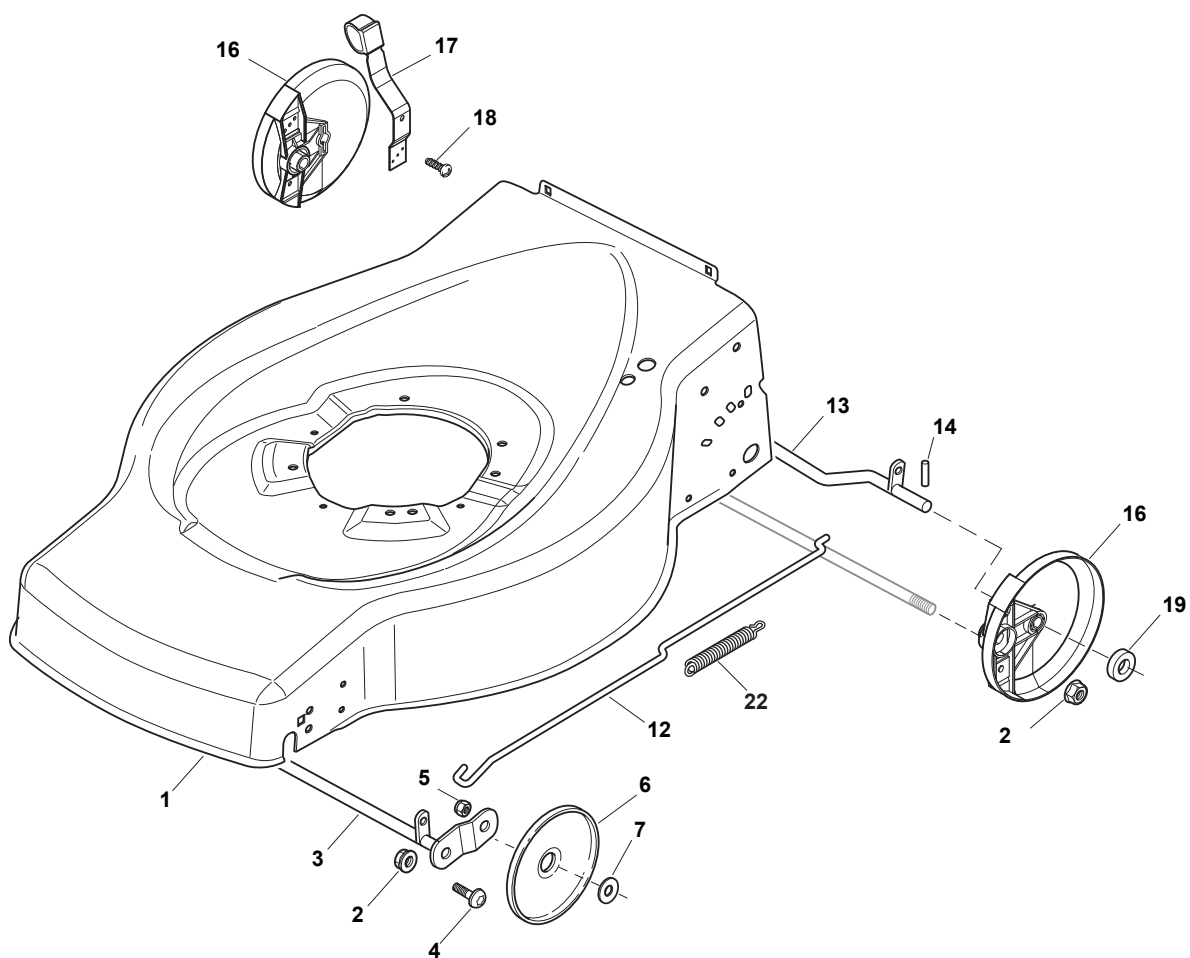

Reservdelskatalog Parts Catalogue

COLLECTOR 53 S B

299275328/S14 - Season 2016

- Use GLOBAL GARDEN PRODUCT Genuine Spare Parts specified in the parts list for repair and/or replacement.
 - The contents described in the parts list may change due to improvement.
 - The drawings of the spare parts are only indicative and might not represent the part in question exactly.
 - The indications "right" - "left" - "front" - "rear" refer to the position of the operator when using the machine.
- When placing orders of parts for repair and/or replacement, make sure that the illustrated parts list is the one applying to the machine's year of manufacture, as shown on the identification plate attached to the machine.

www.stiga.com

Utgåva Issue 3 - 2016		Kapa och höjdställning Deck And Height Adjusting			
Pos. Fig.	Antal Q.ty	Art nr Part No	Benämning	Description	Anmärkning Notes
1	1	381004746/0	Chassi-gra	Grey Deck	
2	2	122131750/0	Mutter	Nut	
3	1	381000153/0	Hjulaxel-fram	Front Wheel Axle	
4	2	112760600/0	Skruv	Screw	
5	2	112155000/0	Mutter	Nut	
6	2	322600095/0	Hjulskydd	Protection, Wheel	
7	2	325670011/0	Bricka	Antifriction Washer	
12	1	122033319/0	Justerstang	Adjustment Rod	
13	2	381000159/0	Hjulaxel-bakre	Rear Wheel Axle	
14	2	122753001/0	Spännstift	Pin	
16	2	322600106/1	Hjulskydd	Protection, Wheel	
17	1	381003303/0	Höjdställningsspak	Lever, Height Adjustment	
18	2	112728689/0	Skruv	Screw	
19	4	122122202/0	Kullager	Bearing	
22	1	122446186/0	Fjäder	Spring	