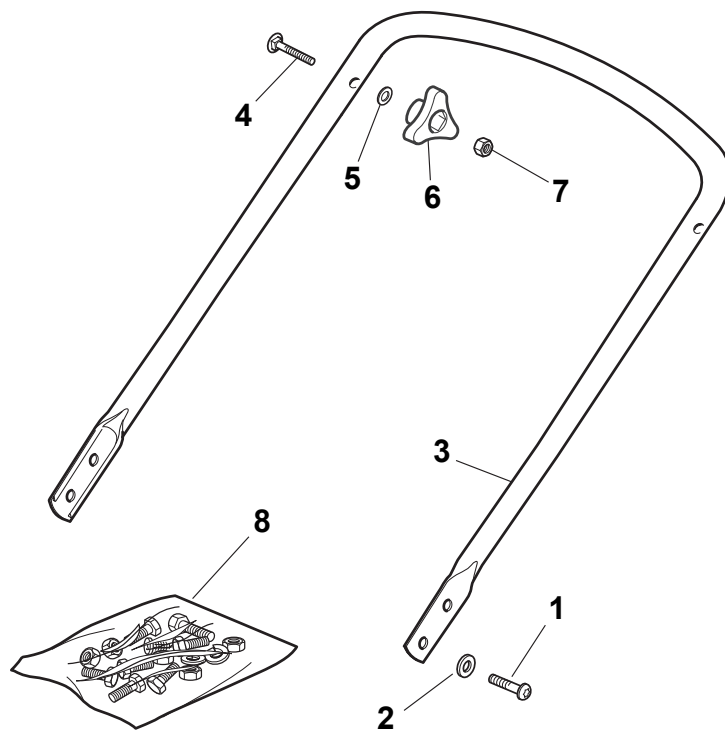

Utgåva Issue 3 - 2016		Reglage, nedre Handle, Lower Part			
Pos. Fig.	Antal Q.ty	Art nr Part No	Benämning	Description	Anmärkning Notes
1	4	112760605/0	Skruv	Screw	
2	4	112521350/0	Bricka	Washer	
3	1	381007545/0	Reglage, nedre Gul	Handle, Lower Part Yellow	Yellow
4	1	112819120/0	Skruv	Screw	
5	2	122671651/0	Bricka	Washer	
6	2	122399900/0	Knopp	Knob	
7	2	112293200/0	Mutter	Nut	
8	1	381008696/0	Skrivsats	Outfit, Screws