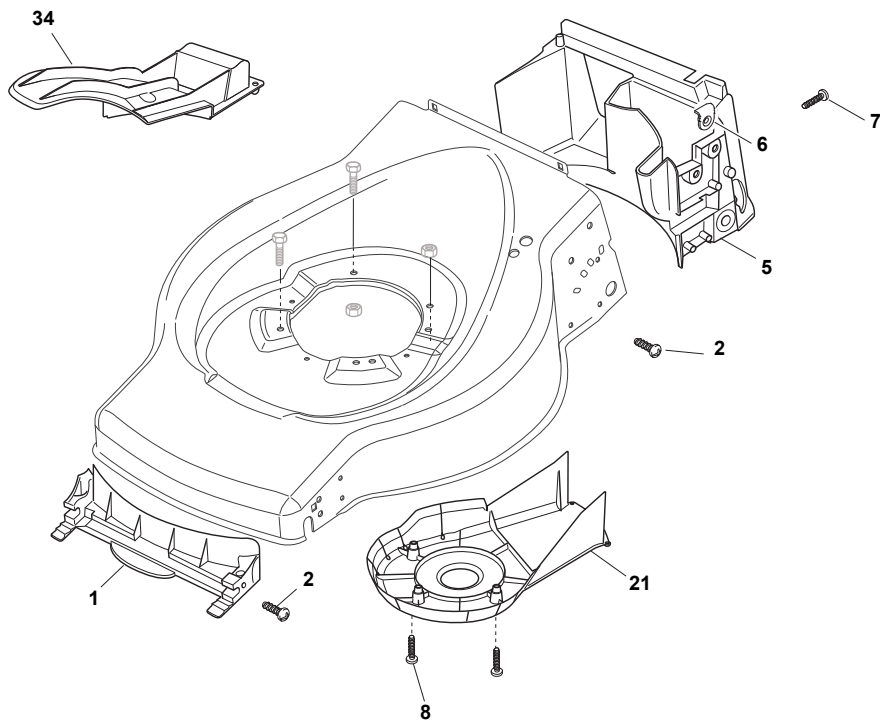

Reservdelskatalog Parts Catalogue

COLLECTOR 53 S B

299275328/S14 - Season 2016

- Use GLOBAL GARDEN PRODUCT Genuine Spare Parts specified in the parts list for repair and/or replacement.
 - The contents described in the parts list may change due to improvement.
 - The drawings of the spare parts are only indicative and might not represent the part in question exactly.
 - The indications "right" - "left" - "front" - "rear" refer to the position of the operator when using the machine.
- When placing orders of parts for repair and/or replacement, make sure that the illustrated parts list is the one applying to the machine's year of manufacture, as shown on the identification plate attached to the machine.

www.stiga.com

Utgåva Issue 3 - 2016		Kapa och höjdställning Deck And Height Adjusting			
Pos. Fig.	Antal Q.ty	Art nr Part No	Benämning	Description	Anmärkning Notes
1	1	381004746/0	Chassi-gra	Grey Deck	
2	2	122131750/0	Mutter	Nut	
3	1	381000153/0	Hjulaxel-fram	Front Wheel Axle	
4	2	112760600/0	Skruv	Screw	
5	2	112155000/0	Mutter	Nut	
6	2	322600095/0	Hjulskydd	Protection, Wheel	
7	2	325670011/0	Bricka	Antifriction Washer	
12	1	122033319/0	Justerstang	Adjustment Rod	
13	2	381000159/0	Hjulaxel-bakre	Rear Wheel Axle	
14	2	122753001/0	Spännstift	Pin	
16	2	322600106/1	Hjulskydd	Protection, Wheel	
17	1	381003303/0	Höjdställningsspak	Lever, Height Adjustment	
18	2	112728689/0	Skruv	Screw	
19	4	122122202/0	Kullager	Bearing	
22	1	122446186/0	Fjäder	Spring	