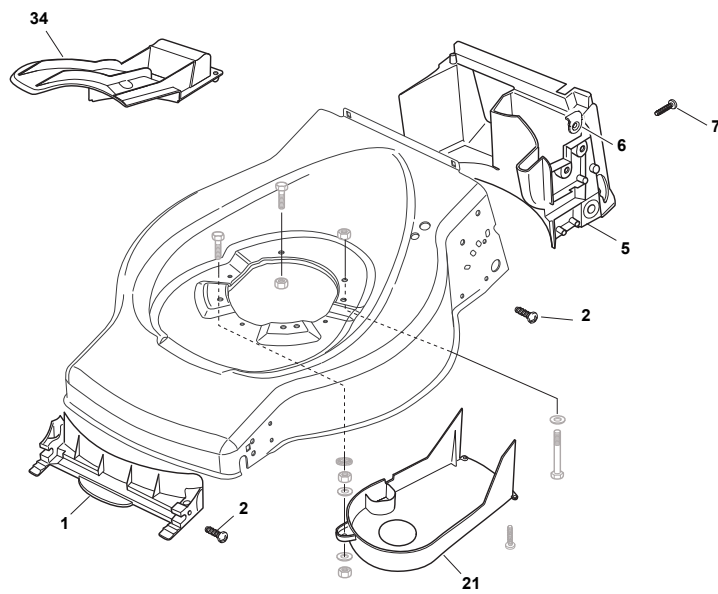

Reservdelskatalog Parts Catalogue

COLLECTOR 46 S H

299274638/S15 - Season 2016

- Use GLOBAL GARDEN PRODUCT Genuine Spare Parts specified in the parts list for repair and/or replacement.
 - The contents described in the parts list may change due to improvement.
 - The drawings of the spare parts are only indicative and might not represent the part in question exactly.
 - The indications "right" - "left" - "front" - "rear" refer to the position of the operator when using the machine.
- When placing orders of parts for repair and/or replacement, make sure that the illustrated parts list is the one applying to the machine's year of manufacture, as shown on the identification plate attached to the machine.

www.stiga.com

Utgåva Issue 3 - 2016		Kapa och höjdställning Deck And Height Adjusting			
Pos. Fig.	Antal Q.ty	Art nr Part No	Benämning	Description	Anmärkning Notes
1	1	381004745/0	Chassi-gra	Grey Deck	
2	2	122131750/0	Mutter	Nut	
3	1	381000153/0	Hjulaxel-fram	Front Wheel Axle	
4	2	112760600/0	Skruv	Screw	
5	2	112155000/0	Mutter	Nut	
6	2	322600095/0	Hjulskydd	Protection, Wheel	
7	2	325670011/0	Bricka	Antifriction Washer	
12	1	122033317/0	Justerstang	Adjustment Rod	
13	2	381000159/0	Hjulaxel-bakre	Rear Wheel Axle	
14	2	122753001/0	Spännstift	Pin	
16	2	322600106/1	Hjulskydd	Protection, Wheel	
17	1	381003303/0	Höjdställningsspak	Lever, Height Adjustment	
18	2	112728689/0	Skruv	Screw	
19	4	122122202/0	Kullager	Bearing	