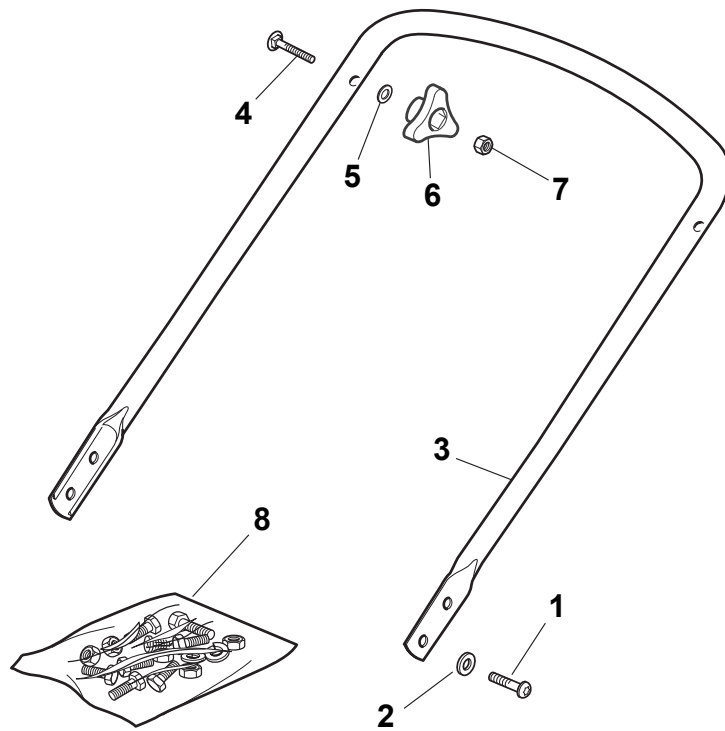

Utgåva Issue 3 - 2016		Reglage, nedre Handle, Lower Part			
Pos. Fig.	Antal Q.ty	Art nr Part No	Benämning	Description	Anmärkning Notes
1	4	112760605/0	Skruv	Screw	
2	4	112521350/0	Bricka	Washer	
3	1	381007544/0	Reglage, nedre Gul	Handle, Lower Part Yellow	Yellow
4	1	112819120/0	Skruv	Screw	
5	2	122671651/0	Bricka	Washer	
6	2	122399900/0	Knopp	Knob	
7	2	112293200/0	Mutter	Nut	
8	1	381008696/0	Skrusats	Outfit, Screws