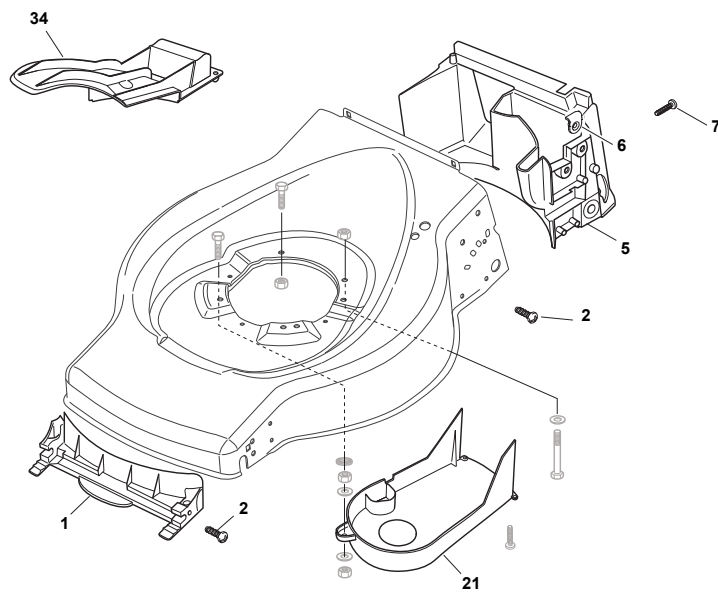

Reservdelskatalog Parts Catalogue

COLLECTOR 46 S B

299274628/S14 - Season 2016

- Use GLOBAL GARDEN PRODUCT Genuine Spare Parts specified in the parts list for repair and/or replacement.
 - The contents described in the parts list may change due to improvement.
 - The drawings of the spare parts are only indicative and might not represent the part in question exactly.
 - The indications "right" - "left" - "front" - "rear" refer to the position of the operator when using the machine.
- When placing orders of parts for repair and/or replacement, make sure that the illustrated parts list is the one applying to the machine's year of manufacture, as shown on the identification plate attached to the machine.

www.stiga.com

Utgåva Issue 3 - 2016		Kapa och höjdställning Deck And Height Adjusting			
Pos. Fig.	Antal Q.ty	Art nr Part No	Benämning	Description	Anmärkning Notes
1	1	381004745/0	Chassi-gra	Grey Deck	
2	2	122131750/0	Mutter	Nut	
3	1	381000153/0	Hjulaxel-fram	Front Wheel Axle	
4	2	112760600/0	Skruv	Screw	
5	2	112155000/0	Mutter	Nut	
6	2	322600095/0	Hjulskydd	Protection, Wheel	
7	2	325670011/0	Bricka	Antifriction Washer	
12	1	122033317/0	Justerstang	Adjustment Rod	
13	2	381000159/0	Hjulaxel-bakre	Rear Wheel Axle	
14	2	122753001/0	Spännstift	Pin	
16	2	322600106/1	Hjulskydd	Protection, Wheel	
17	1	381003303/0	Höjdställningsspak	Lever, Height Adjustment	
18	2	112728689/0	Skruv	Screw	
19	4	122122202/0	Kullager	Bearing	