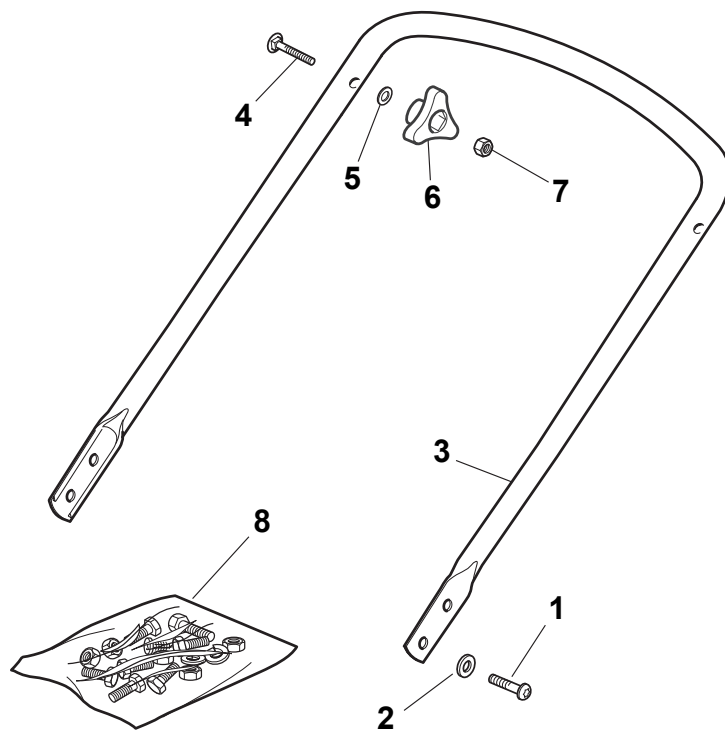

Utgåva Issue 3 - 2016		Reglage, nedre Handle, Lower Part			
Pos. Fig.	Antal Q.ty	Art nr Part No	Benämning	Description	Anmärkning Notes
1	4	112760605/0	Skruv	Screw	
2	4	112521350/0	Bricka	Washer	
3	1	381007544/0	Reglage, nedre Gul	Handle, Lower Part Yellow	Yellow
4	1	112819120/0	Skruv	Screw	
5	2	122671651/0	Bricka	Washer	
6	2	122399900/0	Knopp	Knob	
7	2	112293200/0	Mutter	Nut	
8	1	381008696/0	Skrivsats	Outfit, Screws