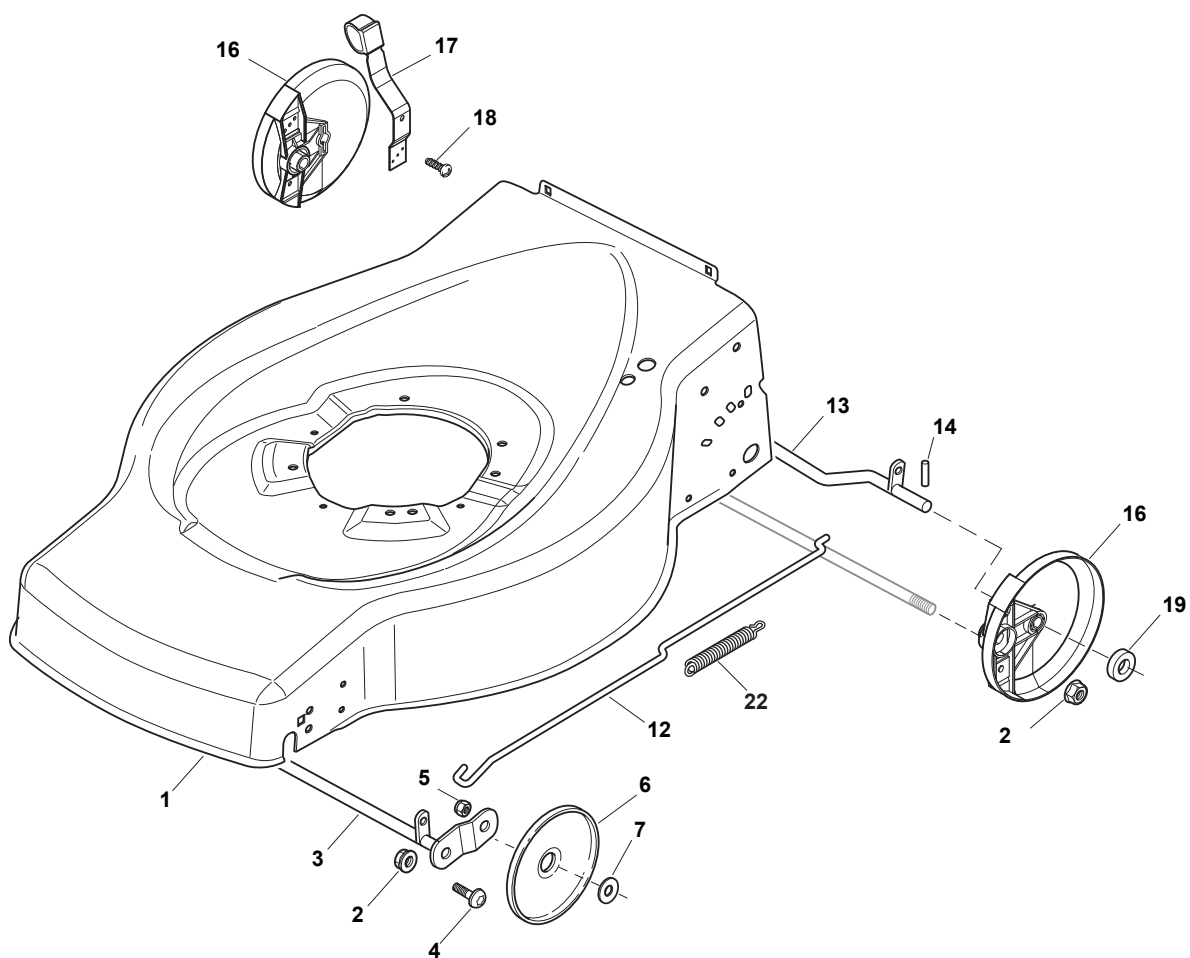

Reservdelskatalog Parts Catalogue

COLLECTOR 46 S B

299274628/S14 - Season 2016

- Use GLOBAL GARDEN PRODUCT Genuine Spare Parts specified in the parts list for repair and/or replacement.
 - The contents described in the parts list may change due to improvement.
 - The drawings of the spare parts are only indicative and might not represent the part in question exactly.
 - The indications "right" - "left" - "front" - "rear" refer to the position of the operator when using the machine.
- When placing orders of parts for repair and/or replacement, make sure that the illustrated parts list is the one applying to the machine's year of manufacture, as shown on the identification plate attached to the machine.

www.stiga.com

Utgåva Issue 3 - 2016		Kapa och höjdställning Deck And Height Adjusting			
Pos. Fig.	Antal Q.ty	Art nr Part No	Benämning	Description	Anmärkning Notes
1	1	381004745/0	Chassi-gra	Grey Deck	
2	2	122131750/0	Mutter	Nut	
3	1	381000153/0	Hjulaxel-fram	Front Wheel Axle	
4	2	112760600/0	Skruv	Screw	
5	2	112155000/0	Mutter	Nut	
6	2	322600095/0	Hjulskydd	Protection, Wheel	
7	2	325670011/0	Bricka	Antifriction Washer	
12	1	122033317/0	Justerstang	Adjustment Rod	
13	2	381000159/0	Hjulaxel-bakre	Rear Wheel Axle	
14	2	122753001/0	Spännstift	Pin	
16	2	322600106/1	Hjulskydd	Protection, Wheel	
17	1	381003303/0	Höjdställningsspak	Lever, Height Adjustment	
18	2	112728689/0	Skruv	Screw	
19	4	122122202/0	Kullager	Bearing	