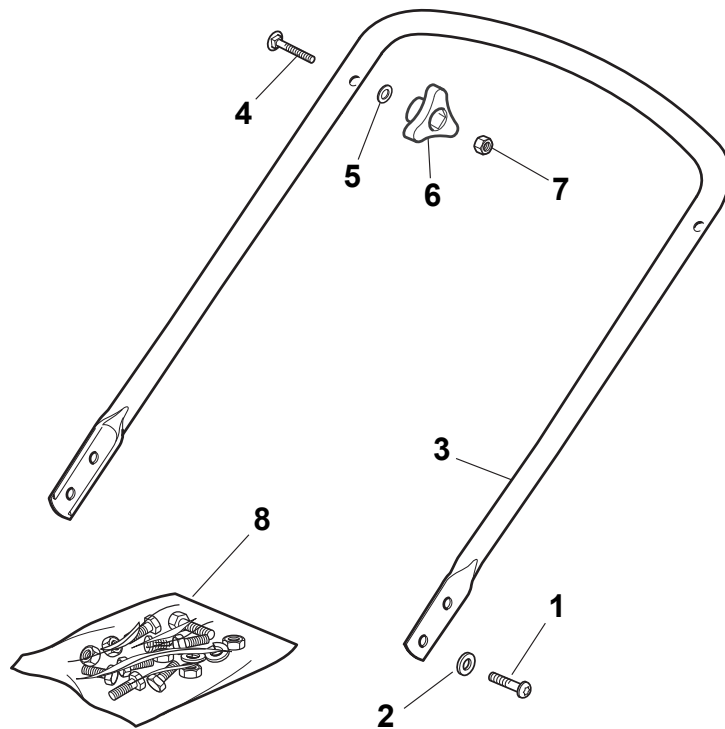

Utgåva Issue 3 - 2016		Reglage, nedre Handle, Lower Part			
Pos. Fig.	Antal Q.ty	Art nr Part No	Benämning	Description	Anmärkning Notes
1	4	112760605/0	Skruv	Screw	
2	4	112521350/0	Bricka	Washer	
3	1	381007544/0	Reglage, nedre Gul	Handle, Lower Part Yellow	Yellow
4	1	112819120/0	Skruv	Screw	
5	2	122671651/0	Bricka	Washer	
6	2	122399900/0	Knopp	Knob	
7	2	112293200/0	Mutter	Nut	
8	1	381008696/0	Skrivsats	Outfit, Screws