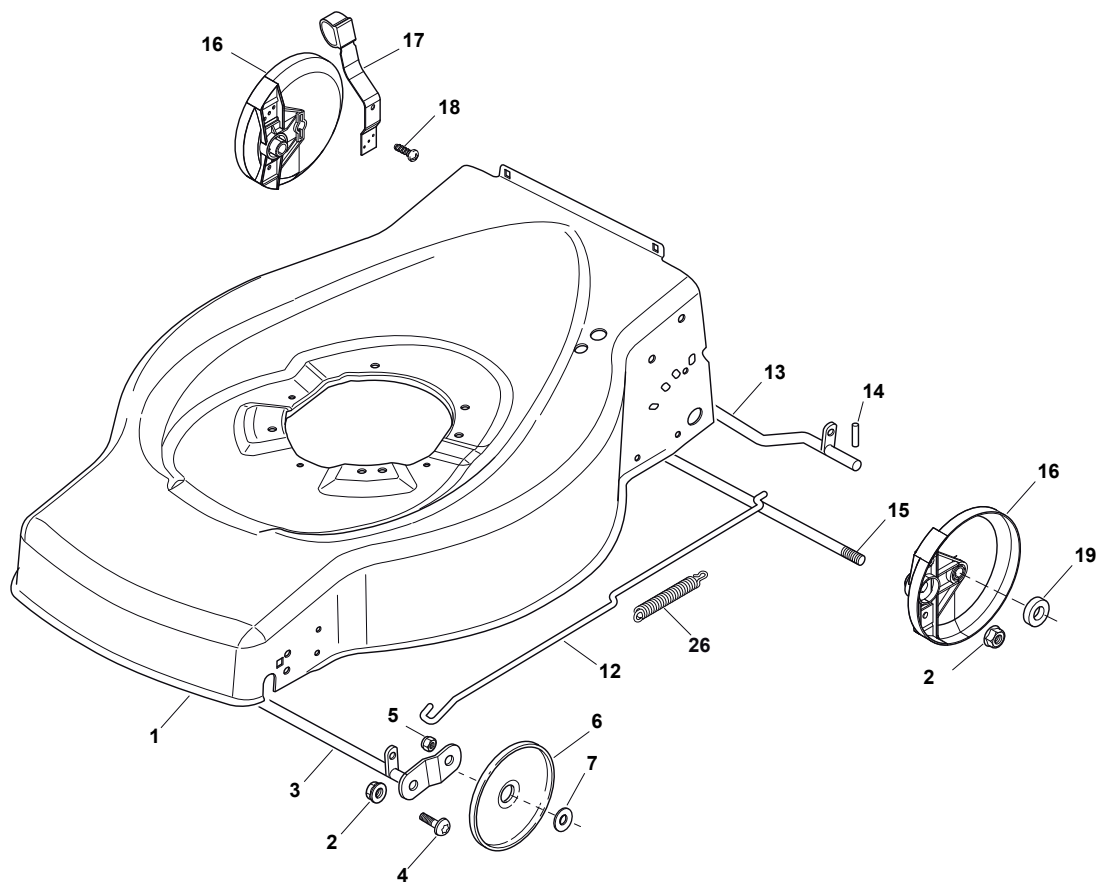

Reservdelskatalog Parts Catalogue

COLLECTOR 46 B

299174628/S14 - Season 2016

- Use GLOBAL GARDEN PRODUCT Genuine Spare Parts specified in the parts list for repair and/or replacement.
 - The contents described in the parts list may change due to improvement.
 - The drawings of the spare parts are only indicative and might not represent the part in question exactly.
 - The indications "right" - "left" - "front" - "rear" refer to the position of the operator when using the machine.
- When placing orders of parts for repair and/or replacement, make sure that the illustrated parts list is the one applying to the machine's year of manufacture, as shown on the identification plate attached to the machine.

www.stiga.com

Utgåva Issue 3 - 2016		Kapa och höjdställning Deck And Height Adjusting			
Pos. Fig.	Antal Q.ty	Art nr Part No	Benämning	Description	Anmärkning Notes
1	1	381004745/0	Chassi-gra	Grey Deck	
2	4	122131750/0	Mutter	Nut	
3	1	381000153/0	Hjulaxel-fram	Front Wheel Axle	
4	2	112760600/0	Skruv	Screw	
5	2	112155000/0	Mutter	Nut	
6	2	322600095/0	Hjulskydd	Protection, Wheel	
7	2	325670011/0	Bricka	Antifriction Washer	
12	1	122033317/0	Justerstang	Adjustment Rod	
13	1	381000159/0	Hjulaxel-bakre	Rear Wheel Axle	
14	2	122753001/0	Spännstift	Pin	
15	1	122033369/0	Tradbygel	Rear Stiffening Axle	
16	2	322600106/1	Hjulskydd	Protection, Wheel	
17	1	381003303/0	Höjdställningsspak	Lever, Height Adjustment	
18	2	112728689/0	Skruv	Screw	
19	2	322170622/0	Distans	Spacer	