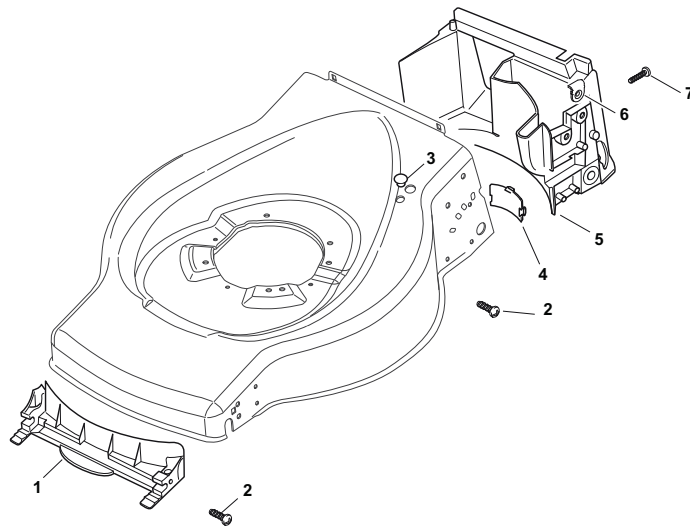

Reservdelskatalog Parts Catalogue

COLLECTOR 46 B

299174628/S14 - Season 2016

- Use GLOBAL GARDEN PRODUCT Genuine Spare Parts specified in the parts list for repair and/or replacement.
 - The contents described in the parts list may change due to improvement.
 - The drawings of the spare parts are only indicative and might not represent the part in question exactly.
 - The indications "right" - "left" - "front" - "rear" refer to the position of the operator when using the machine.
- When placing orders of parts for repair and/or replacement, make sure that the illustrated parts list is the one applying to the machine's year of manufacture, as shown on the identification plate attached to the machine.

www.stiga.com

Utgåva Issue 3 - 2016		Kapa och höjdställning Deck And Height Adjusting			
Pos. Fig.	Antal Q.ty	Art nr Part No	Benämning	Description	Anmärkning Notes
1	1	381004745/0	Chassi-gra	Grey Deck	
2	4	122131750/0	Mutter	Nut	
3	1	381000153/0	Hjulaxel-fram	Front Wheel Axle	
4	2	112760600/0	Skruv	Screw	
5	2	112155000/0	Mutter	Nut	
6	2	322600095/0	Hjulskydd	Protection, Wheel	
7	2	325670011/0	Bricka	Antifriction Washer	
12	1	122033317/0	Justerstang	Adjustment Rod	
13	1	381000159/0	Hjulaxel-bakre	Rear Wheel Axle	
14	2	122753001/0	Spännstift	Pin	
15	1	122033369/0	Tradbygel	Rear Stiffening Axle	
16	2	322600106/1	Hjulskydd	Protection, Wheel	
17	1	381003303/0	Höjdställningsspak	Lever, Height Adjustment	
18	2	112728689/0	Skruv	Screw	
19	2	322170622/0	Distans	Spacer	