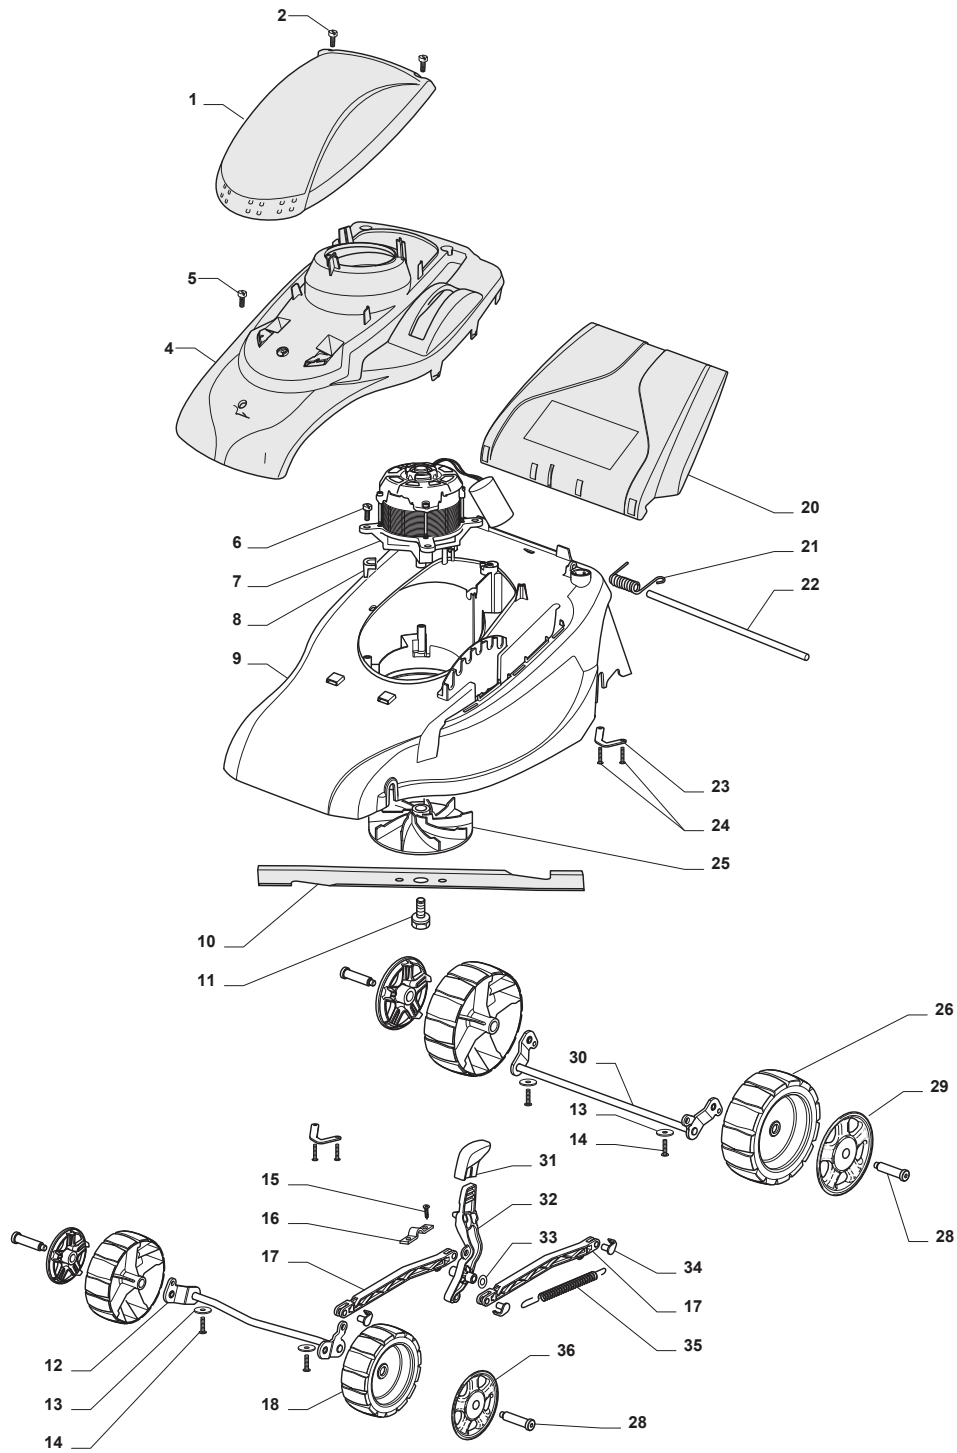

Utgåva Issue 3 - 2016		Kapa och höjdställning Deck And Height Adjusting			
Pos. Fig.	Antal Q.ty	Art nr Part No	Benämning	Description	Anmärkning Notes
1	1	322055129/0	Kapa, gul	Cover, Yellow	
2	1	112728124/0	Skruv	Screw	
4	1	322785246/0	Huvstöd-gra	Cover Support Grey	
5	2	112728701/0	Skruv	Screw	
6	4	112735410/0	Skruv	Screw	
7	1	118563661/0	Elmotor	Electric Motor 1500W	Leo 230-240V (1500W)
7	1	118563680/0	Elmotor 1500W	Electric Motor 1500W	Sumec 230V (1500W)
8	4	122167700/0	Distans	Spacer	
9	1	322066722/0	Chassi-gul	Yellow Deck	
10	1	181004142/0	Kniv	Blade Standard	
11	1	381004352/1	Skruv	Screw	
12	1	381002855/0	Hjulaxel-fram	Front Wheel Axle	
13	4	112523050/0	Bricka	Washer	
14	4	112728705/0	Skruv	Screw	
15	2	112728701/0	Skruv	Screw	
16	1	325547049/0	Plat	Plate	
17	2	322869669/0	Höjjusteringsstag	Rod, Height Adjustment	
18	2	322686094/0	Hjul	Wheel	
20	1	322600174/1	Lucka gra	Stone Guard, Grey	
21	1	122450250/0	Fjäder	Spring	
22	1	122512601/0	Stift	Pin	
23	1	322545175/0	Plat	Roller Fixing Plate	
24	2	112728701/0	Skruv	Screw	
25	1	322465602/1	Knivfäste/Fläkt	Hub Fan	
26	2	322686095/0	Hjul	Wheel	
28	4	122524337/0	Stift	Pin	
29	2	322110421/0	Navkapsel Gra	Hub Cap Grey	
30	1	381002857/0	Hjulaxel-bakre	Rear Wheel Axle	
31	1	322399827/0	Knopp	Knob	
32	1	322321528/0	Höjdställningsspak	Height Adjustment Lever	
33	1	112520033/0	Bricka	Washer	
34	4	122524338/0	Stift	Pin	
35	2	122450425/0	Fjäder	Spring	
36	2	322110420/0	Navkapsel Gra	Hub Cap Grey