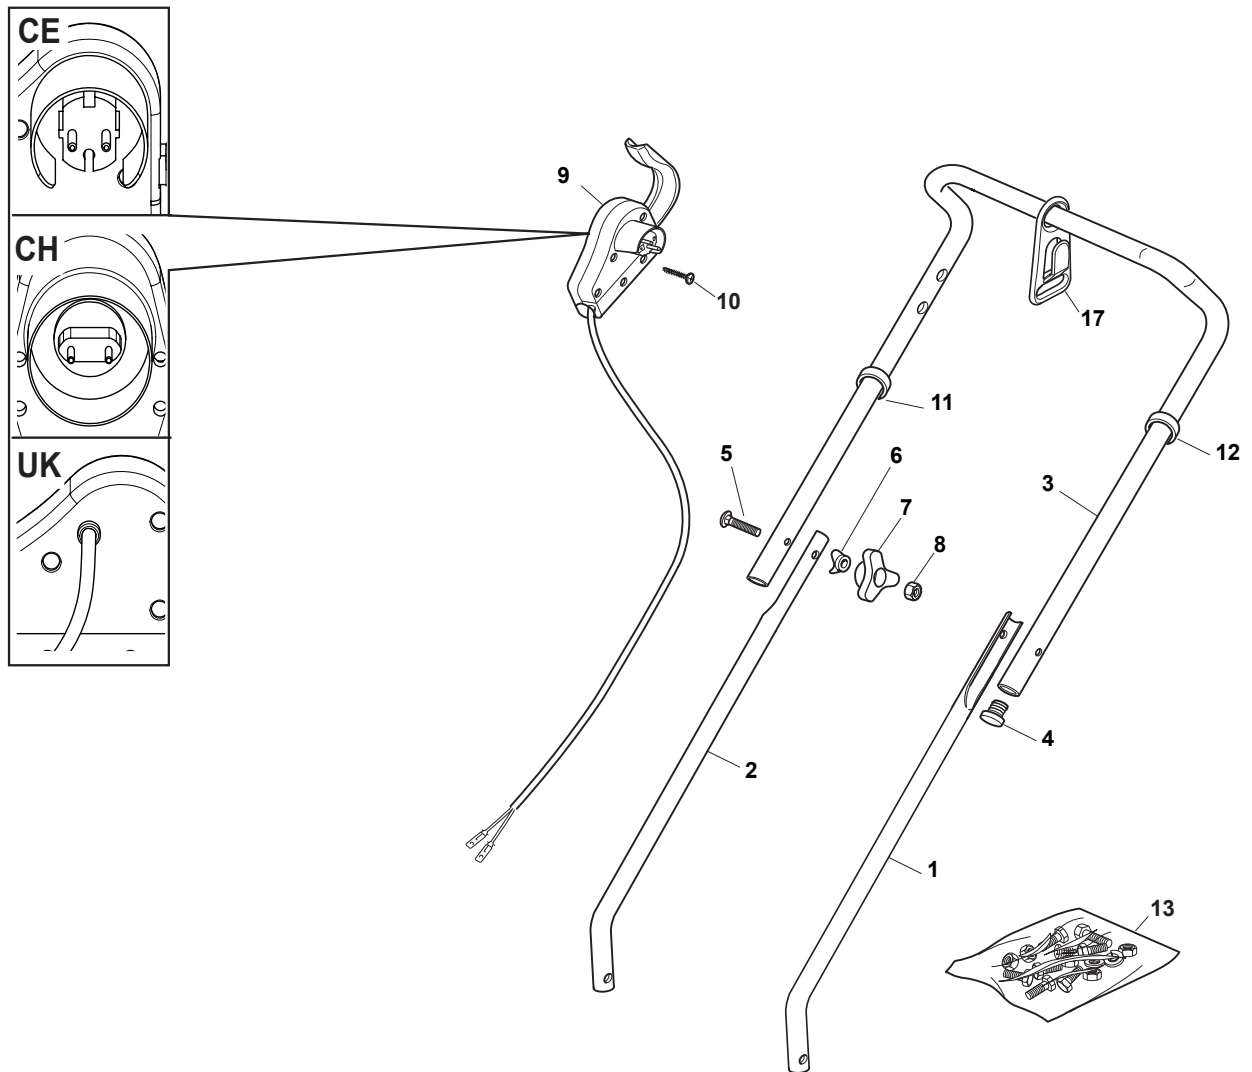

# **COLLECTOR 39 E**

**297590663/11 - Season 2016**

- Use GLOBAL GARDEN PRODUCT Genuine Spare Parts specified in the parts list for repair and/or replacement.
  - The contents described in the parts list may change due to improvement.
  - The drawings of the spare parts are only indicative and might not represent the part in question exactly.
  - The indications "right" - "left" - "front" - "rear" refer to the position of the operator when using the machine.
- When placing orders of parts for repair and/or replacement, make sure that the illustrated parts list is the one applying to the machine's year of manufacture, as shown on the identification plate attached to the machine.

Utgåva Issue 3 - 2016		Reglage, övre Handle, Upper Part			
Pos. Fig.	Antal Q.ty	Art nr Part No	Benämning	Description	Anmärkning Notes
1	1	381006940/2	Handtag	Handle, Lower Part	
2	1	381006939/2	Handtag	Right Handle, Lower Part	
3	1	381006941/4	Däck	Tyre	
4	2	118566116/0	Plugg	Cap	
5	2	112815245/0	Skruv	Screw	
6	2	122680006/1	Bricka	Washer	
7	2	122399900/0	Knopp	Knob	
8	2	112293200/0	Mutter	Nut	
9	1	381600500/3	Manöverdosa CE	Dead Hand Switch CE	(CE)
10	2	112728701/0	Skruv	Screw	
11	1	122192000/1	Kabelhallare	Clamp	
12	1	122192151/0	Kabelhallare	Fairlead Holder Clamp	
13	1	381008669/0	Skruvsats	Outfit, Screws	
17	1	322195101/4	Kabalfäste	Fairlead	
999	1	381600500/3	Manöverdosa CE	Dead Hand Switch CE	
999	1	381600501/3	Manöverdosa CH	Dead Hand Switch CH	
999	1	381600502/3	Manöverdosa UK	Dead Hand Switch UK	