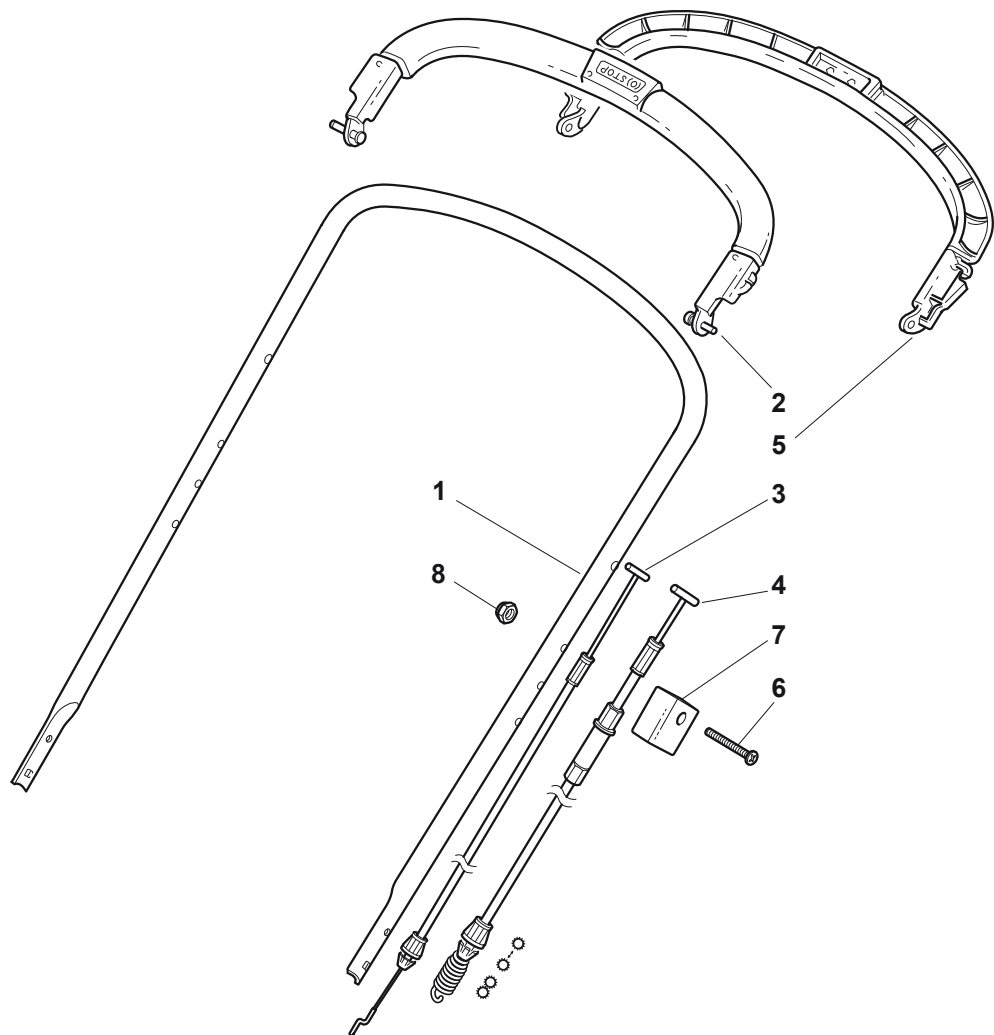

Utgåva Issue 3 - 2015		Reglage, övre Handle, Upper Part			
Pos. Fig.	Antal Quantity	Art nr Part No	Benämning	Description	Anmärkning Notes
1	1	381006632/1	Reglage, övre	Handle, Upper Part	Yellow
1	1	381006866/0	Styre-överdel	Handle, Upper Part	Grey
2	1	381003320/1	Reglagebygel	Lever, Engine Brake	
3	1	181030061/0	Motorbromswire	Cable, Thread Engine Brake	
4	1	381000697/0	Kopplingswire	Cable Rear Drive	
5	1	381003297/1	Reglagebygel-drivning	Driving Lever	
6	1	112727783/0	Skruv	Screw	
7	1	322551640/0	Plat	Plate	
8	1	112154510/0	Mutter	Nut