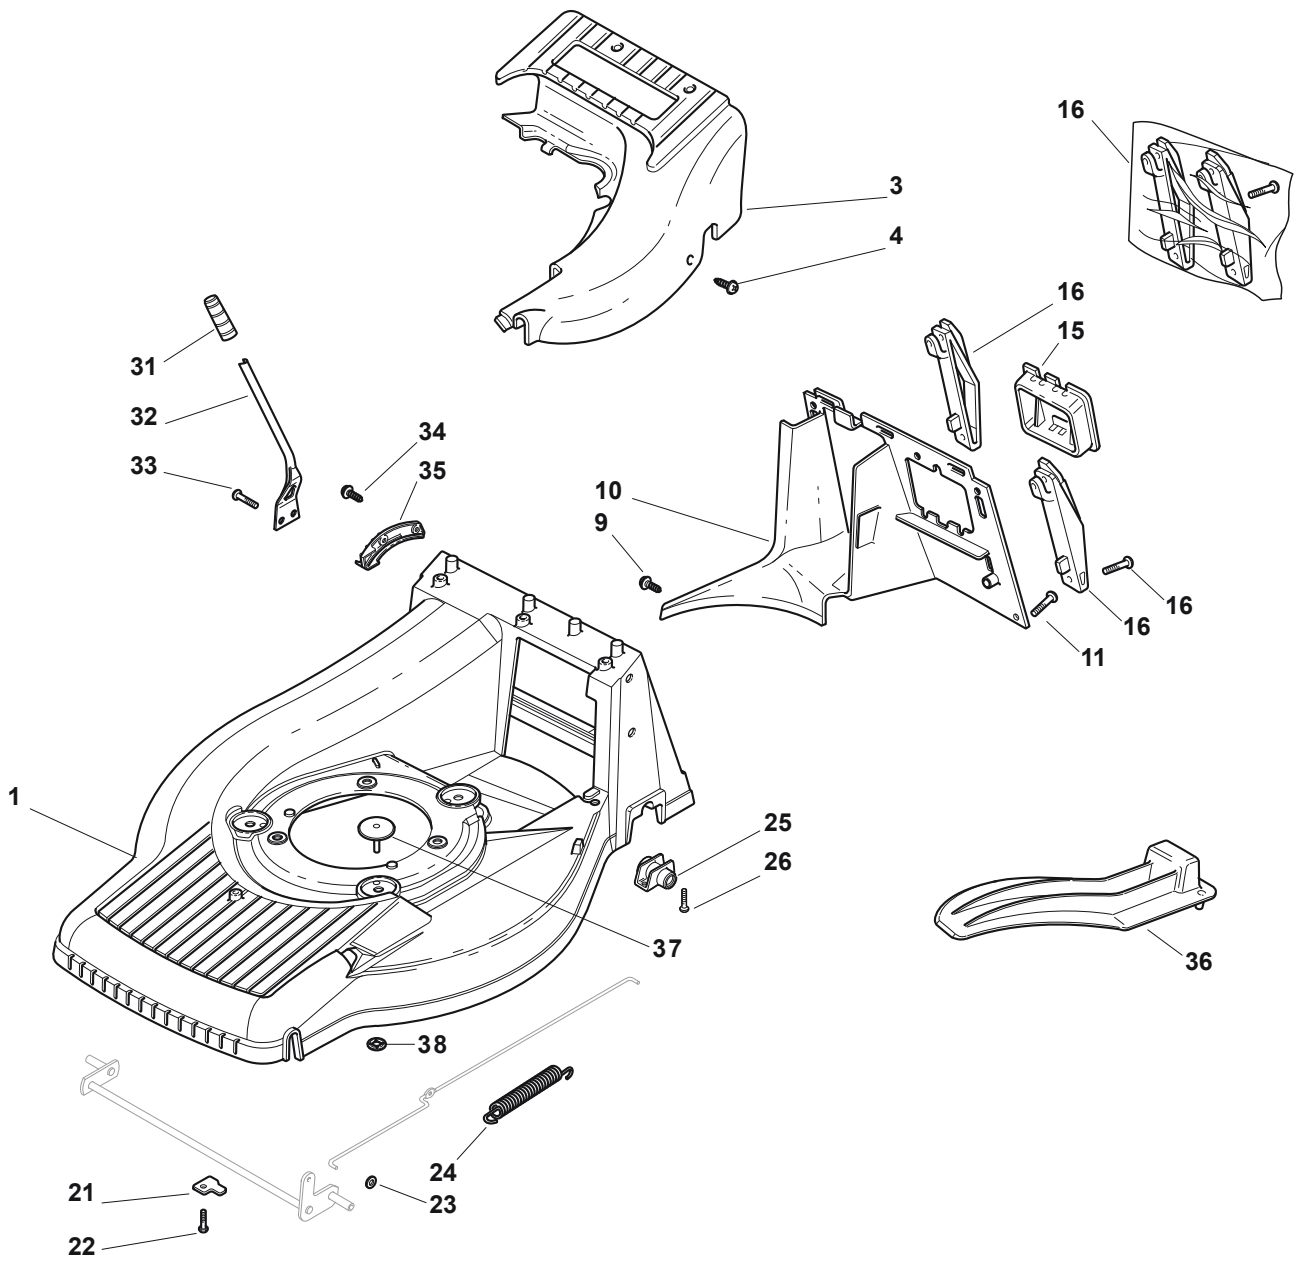

# ***TURBO PRO 55 SV B***

***292553028/S14 - Season 2015***

- Use GLOBAL GARDEN PRODUCT Genuine Spare Parts specified in the parts list for repair and/or replacement.
  - The contents described in the parts list may change due to improvement.
  - The drawings of the spare parts are only indicative and might not represent the part in question exactly.
  - The indications "right" - "left" - "front" - "rear" refer to the position of the operator when using the machine.
- When placing orders of parts for repair and/or replacement, make sure that the illustrated parts list is the one applying to the machine's year of manufacture, as shown on the identification plate attached to the machine.

*[www.stiga.com](http://www.stiga.com)*

Utgåva Issue 3 - 2015		Kapa och höjdställning Deck And Height Adjusting			
Pos. Fig.	Antal Quantity	Art nr Part No	Benämning	Description	Anmärkning Notes
1	1	381004738/0	Chassi-gra	Grey Deck	
3	1	322060177/0	Skydd	Carter, Grey	
4	3	112728300/0	Skruv	Screw	
9	1	112728300/0	Skruv	Screw	
10	1	322108277/0	Bakre skyddLuftledare	Rear Conveyor Assy	
11	3	112735664/0	Skruv	Screw	
15	1	322109531/0	BatteriKapa	Battery Cover	
16	1	381008658/1	Uppsamlarebox Fäste Outfit	Grassbox Support Outfit	
21	2	322545160/0	Plat	Front Axle Plate	
22	2	112735664/0	Skruv	Screw	
23	2	112604898/0	Starlock P6703 7	Crown Fastener	
24	1	122446181/0	Fjäder	Spring	
25	2	322785153/0	Lagerstöd	Gear Box Support	
26	4	112735664/0	Skruv	Screw	
31	1	322399808/0	Knopp	Knob	
32	1	322321515/0	Höjdställningsspak	Lever, Height Adjustment	
33	2	112735661/0	Skruv	Screw	
34	2	112728300/0	Skruv	Screw	
35	1	322735563/0	Höjjustering sektor	Sector, Height Adjustment	
36	1	322140232/0	Mulchplugg	Deflector	
38	1	112604899/0	Starlock	Crown Fastener	