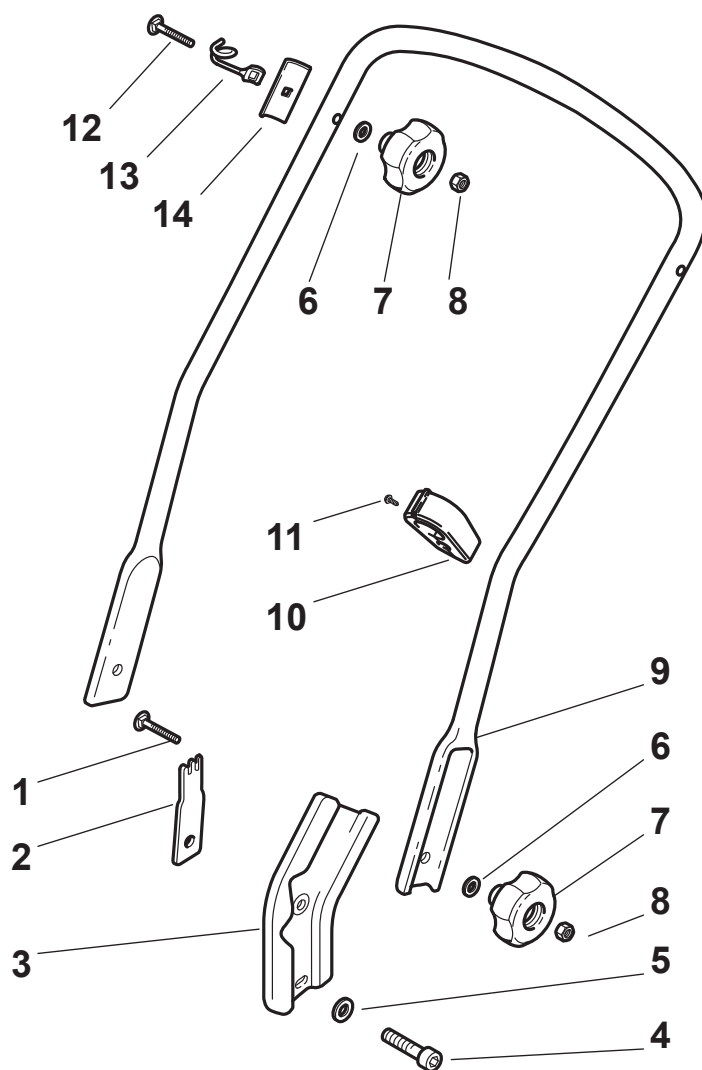

Utgåva Issue 3 - 2015		Reglage, nedre Handle, Lower Part			
Pos. Fig.	Antal Quantity	Art nr Part No	Benämning	Description	Anmärkning Notes
1	2	112820655/0	Skruv	Screw	
2	1	322551635/0	Plat	Handle Clamp Fix Plate	
3	2	322778405/0	Stöd	Support	
4	2	112760515/0	Skruv	Screw	
5	2	112521350/0	Bricka	Washer	
6	4	112521350/0	Bricka	Washer	
7	4	322399810/0	Ratt	Knob	
8	4	112361005/0	Mutter	Nut	
9	1	381006631/0	Reglage, nedre Gul	Handle, Lower Part Yellow	Yellow
9	1	381006865/0	Handtag, nedre	Handle, Lower Part	Grey
10	1	322192001/0	Fäste	Clamp	
11	1	112728691/0	Skruv	Screw	
12	2	112820655/0	Skruv	Screw	
13	1	122430311/0	Fjäder	Starting Rope Guide Spring	
14	2	322545137/0	Förstärkning Sp/O 3X30X50	Handle, Upper Part