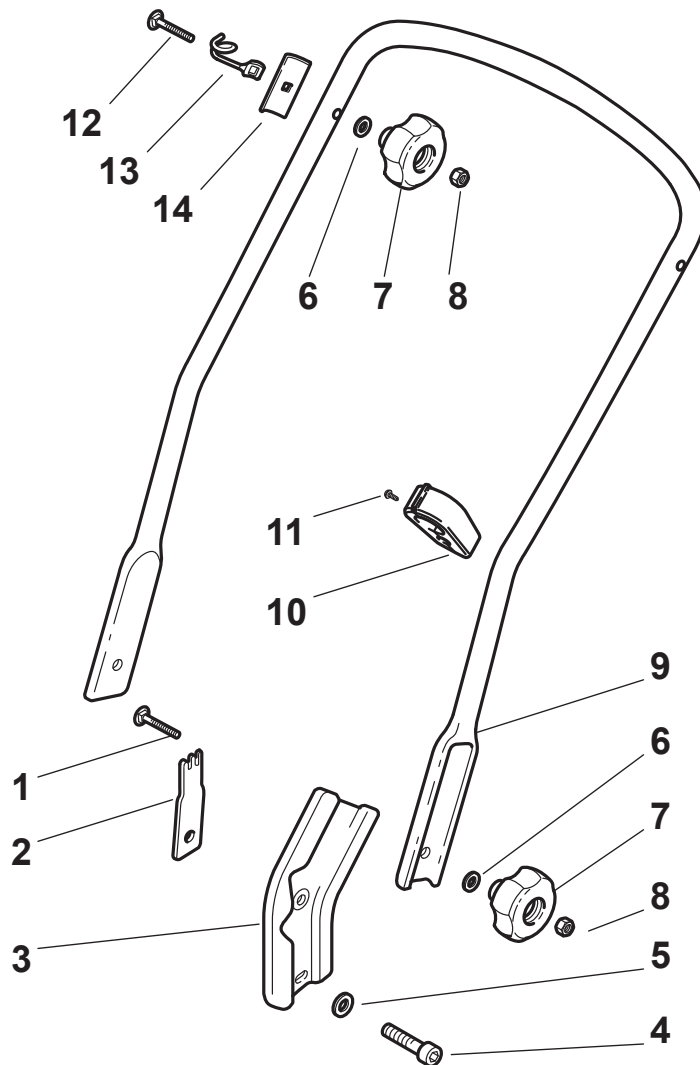

Utgåva Issue 3 - 2015		Reglage, nedre Handle, Lower Part			
Pos. Fig.	Antal Quantity	Art nr Part No	Benämning	Description	Anmärkning Notes
1	2	112820655/0	Skruv	Screw	
2	1	322551635/0	Plat	Handle Clamp Fix Plate	
3	2	322778405/0	Stöd	Support	
4	2	112760515/0	Skruv	Screw	
5	2	112521350/0	Bricka	Washer	
6	4	112521350/0	Bricka	Washer	
7	4	322399810/0	Ratt	Knob	
8	4	112361005/0	Mutter	Nut	
9	1	381006631/0	Reglage, nedre Gul	Handle, Lower Part Yellow	Yellow
9	1	381006865/0	Handtag, nedre	Handle, Lower Part	Grey
10	1	322192001/0	Fäste	Clamp	
11	1	112728691/0	Skruv	Screw	
12	2	112820655/0	Skruv	Screw	
13	1	122430311/0	Fjäder	Starting Rope Guide Spring	
14	2	322545137/0	Förstärkning Sp/O 3X30X50	Handle, Upper Part