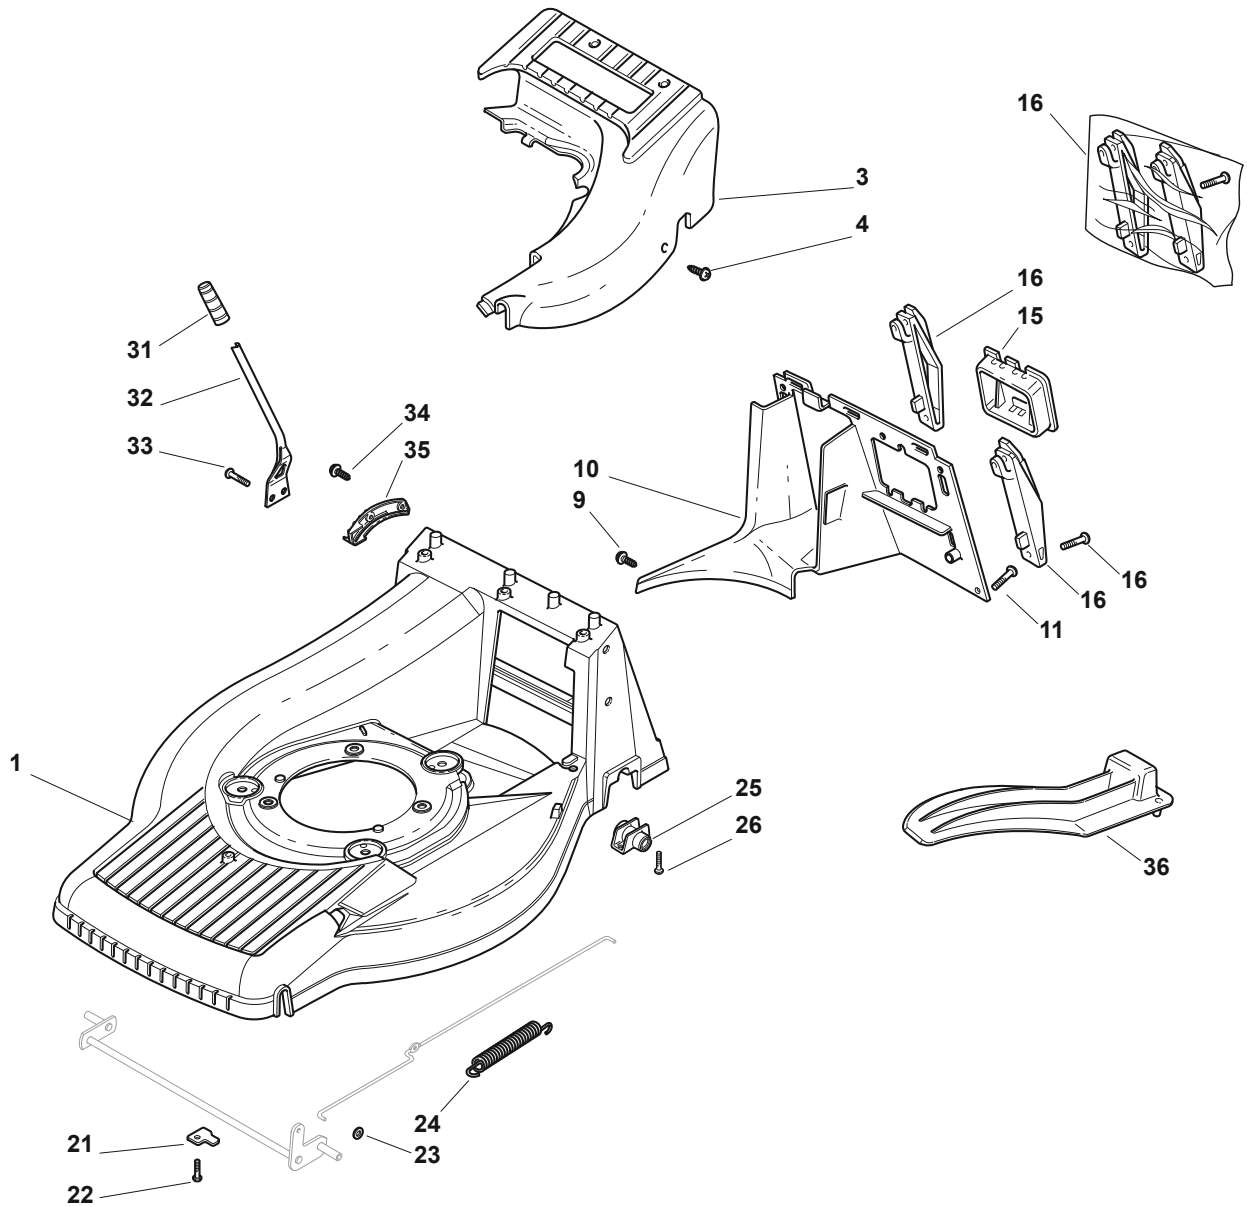

Reservdelskatalog Parts Catalogue

TURBO PRO 50 S B

292502028/S14 - Season 2015

- Use GLOBAL GARDEN PRODUCT Genuine Spare Parts specified in the parts list for repair and/or replacement.
 - The contents described in the parts list may change due to improvement.
 - The drawings of the spare parts are only indicative and might not represent the part in question exactly.
 - The indications "right" - "left" - "front" - "rear" refer to the position of the operator when using the machine.
- When placing orders of parts for repair and/or replacement, make sure that the illustrated parts list is the one applying to the machine's year of manufacture, as shown on the identification plate attached to the machine.

www.stiga.com

Utgåva Issue 3 - 2015		Kapa och höjdställning		Deck And Height Adjusting	
Pos. Fig.	Antal Quantity	Art nr Part No	Benämning	Description	Anmärkning Notes
1	1	381004737/0	Chassi-gra	Grey Deck	
3	1	322060176/0	Skydd	Carter, Grey	
4	3	112728300/0	Skruv	Screw	
9	1	112728300/0	Skruv	Screw	
10	1	322108277/0	Bakre skyddLuftledare	Rear Conveyor Assy	
11	3	112735664/0	Skruv	Screw	
15	1	322109531/0	BatteriKapa	Battery Cover	
16	1	381008658/1	Uppsamlarebox Fäste Outfit	Grassbox Support Outfit	
21	2	322545160/0	Plat	Front Axle Plate	
22	2	112735664/0	Skruv	Screw	
23	2	112604898/0	Starlock P6703 7	Crown Fastener	
24	1	122446181/0	Fjäder	Spring	
25	2	322785153/0	Lagerstöd	Gear Box Support	
26	4	112735664/0	Skruv	Screw	
31	1	322399808/0	Knopp	Knob	
32	1	322321515/0	Höjdställningsspak	Lever, Height Adjustment	
33	2	112735661/0	Skruv	Screw	
34	2	112728300/0	Skruv	Screw	
35	1	322735563/0	Höjjustering sektor	Sector, Height Adjustment	
36	1	322140231/0	Mulchplugg	Deflector	