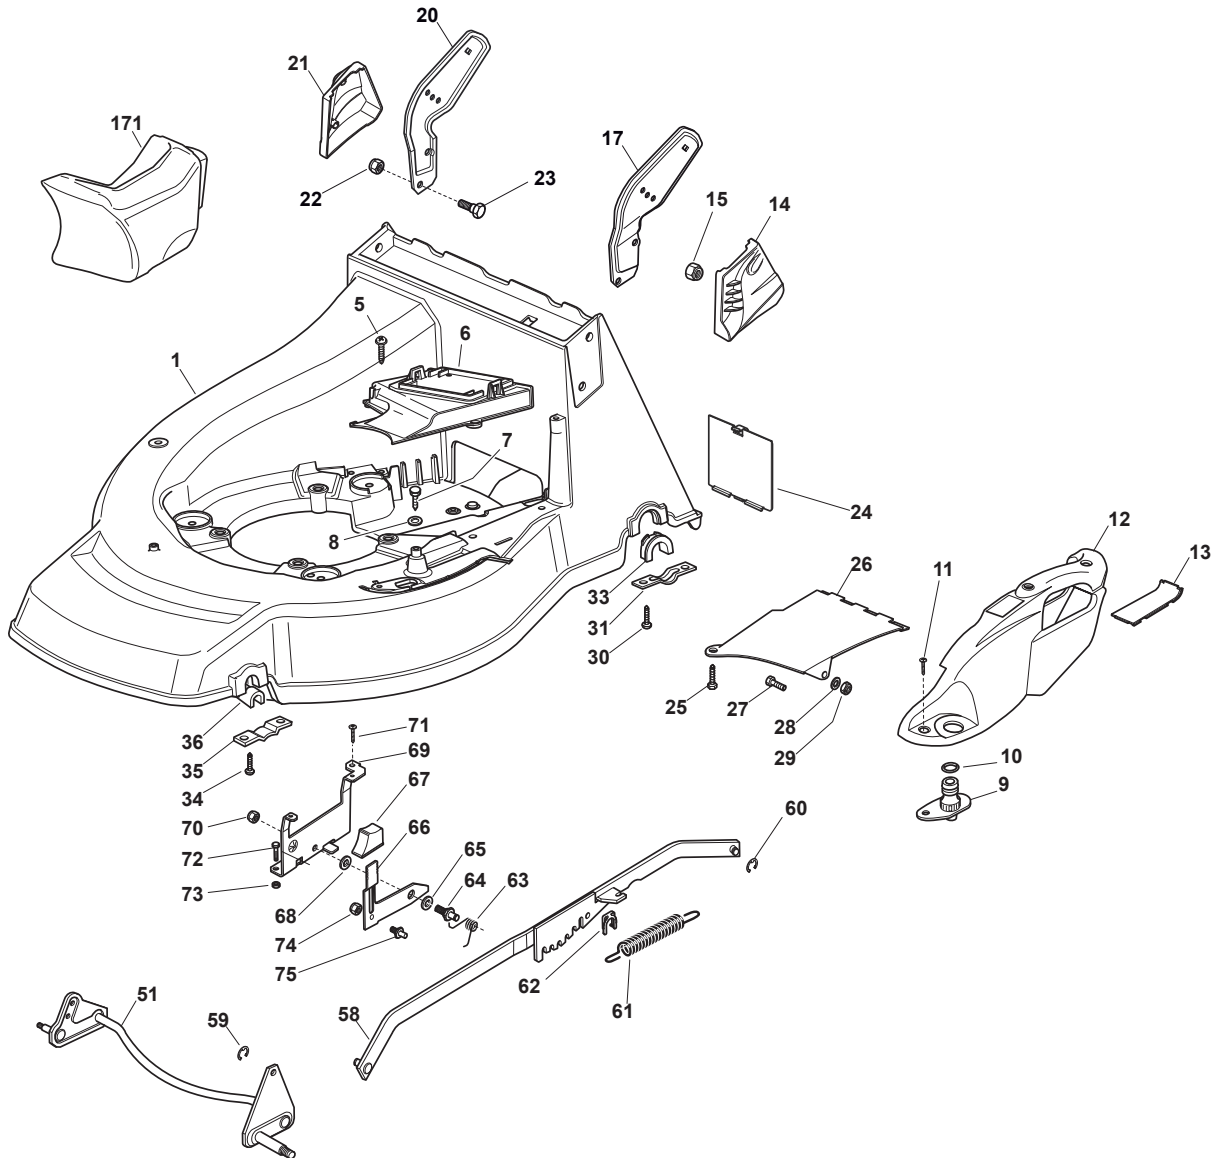

Utgåva Issue 3 - 2015		Kapa och höjdställning		Deck And Height Adjusting	
Pos. Fig.	Antal Quantity	Art nr Part No	Benämning	Description	Anmärkning Notes
26	1	322108205/1	Ledplåt	Conveyor	
1	1	381004743/0	Chassi-gra	Grey Deck	
5	2	112728522/0	Skruv	Screw	
6	1	322060221/0	Remskydd	Belt Protection	
7	1	112731350/0	Skruv	Screw	
8	2	112523040/0	Bricka	Washer	
9	1	122034000/0	Washing Connection	Washing Connection	
10	1	119035000/0	O-Ring	Or Ring	
11	3	112728520/0	Skruv	Screw	
12	1	122060146/0	Kapa	Deck, Adjustment	
13	1	122546070/0	Plåt	Plate	
14	1	322601003/0	Skydd	Protection	
15	2	112155000/0	Mutter	Nut	
17	1	322778397/1	Fäste-vä	Left Bracket	
20	1	322778396/1	Fäste-hö	Right Bracket	
21	1	322601002/1	Skydd Höger	Protection, Right	
22	2	112155000/0	Mutter	Nut	
23	2	112793301/0	Skruv	Screw	
24	1	122595352/0	Lock	Inspection Door	
25	1	112731350/0	Skruv	Screw	
27	1	112789000/0	Skruv	Screw	
28	1	112523020/0	Bricka	Washer	
29	1	112154330/0	Mutter	Nut	
30	4	112731350/0	Skruv	Screw	
31	2	322545147/0	Plåt	Plate	
33	2	322038407/0	Bussning	Brass	
34	4	112731350/0	Skruv	Screw	
35	2	322545156/0	Plåt	Plate	
36	2	122038400/1	Bussning	Brass	
51	1	381302865/0	Axel, Framhjul	Axle, Front Wheels	
58	1	381002039/1	Höjdställningsstag	Rod, Height Adjustment	
59	1	112000930/0	Lasring	Benzing Ring	
60	1	112000930/0	Lasring	Benzing Ring	
61	1	122446187/0	Fjäder	Spring	
62	1	112436051/0	Plåt	Plate	
63	1	122446176/1	Fjäder	Spring	
64	1	122517880/1	Stift	Pin	
65	1	322672152/0	Bricka	Antifriction Washer	
66	1	322322829/1	Höjdställningsspak	Lever, Height Adjustment	
67	1	122602000/0	Tryckknapp	Lever Control Button	
68	1	322672151/0	Bricka	Antifriction Washer	
69	1	322785115/0	Fäste	Support, Height Adjustment	
70	1	112155000/0	Mutter	Nut	
71	1	112729600/0	Skruv	Screw	
72	2	112793102/0	Skruv	Screw	
73	2	112293201/0	Mutter	Nut	
74	1	112154510/0	Mutter	Nut	
75	1	122519746/0	Stift	Pin	
171	1	322140224/1	Mulcherinsats	Cap