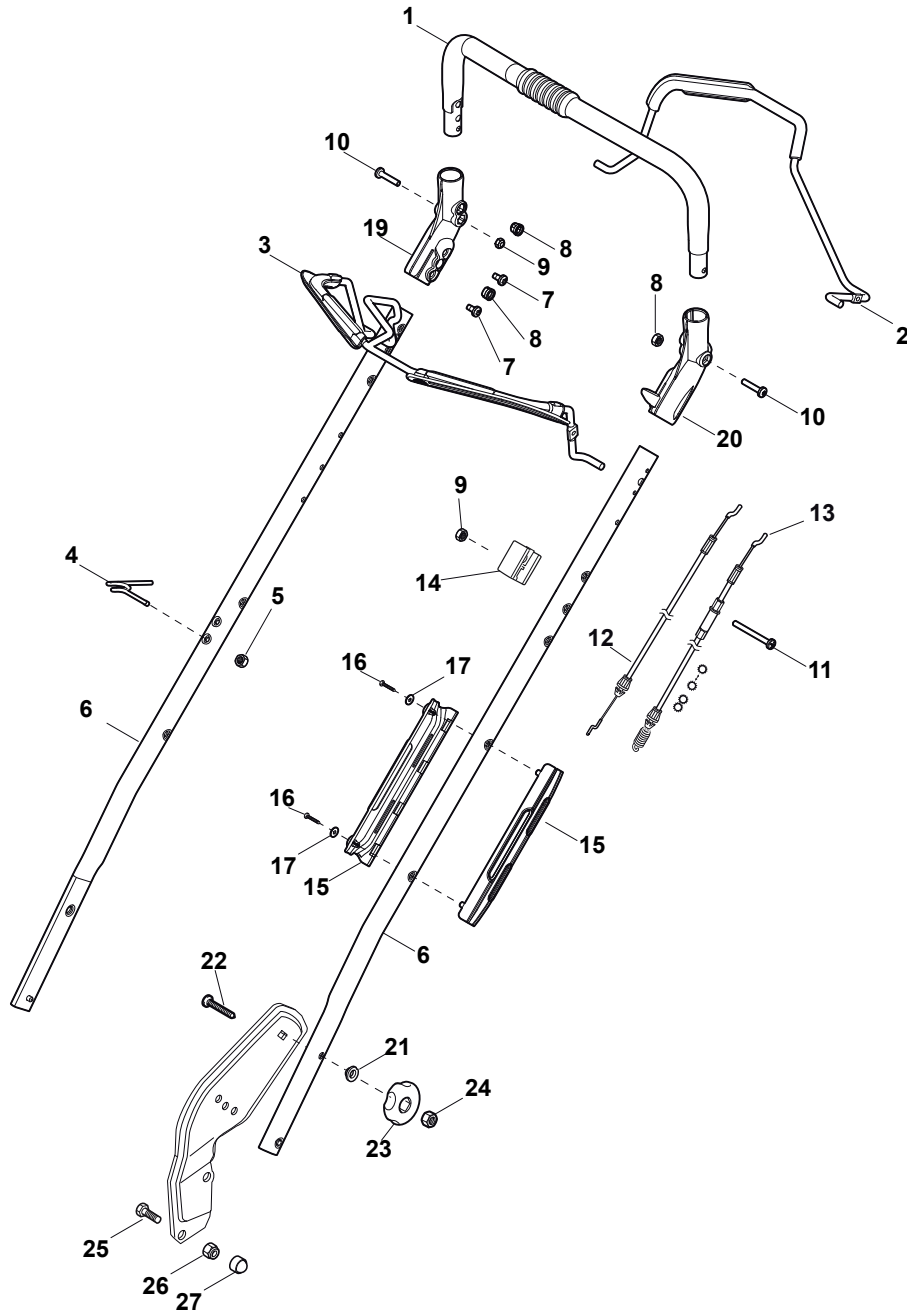

Reservdelskatalog Parts Catalogue

TURBO POWER 50 S B

295506028/S15 - Season 2015

- Use GLOBAL GARDEN PRODUCT Genuine Spare Parts specified in the parts list for repair and/or replacement.
 - The contents described in the parts list may change due to improvement.
 - The drawings of the spare parts are only indicative and might not represent the part in question exactly.
 - The indications "right" - "left" - "front" - "rear" refer to the position of the operator when using the machine.
- When placing orders of parts for repair and/or replacement, make sure that the illustrated parts list is the one applying to the machine's year of manufacture, as shown on the identification plate attached to the machine.

Utgåva Issue 3 - 2015		Reglage, övre		Handle, Upper Part	
Pos. Fig.	Antal Quantity	Art nr Part No	Benämning	Description	Anmärkning Notes
3	1	381003472/0	Reglagebygel	Lever, Engine Brake	
1	1	381006670/2	Styrrör	Handle Tube	
2	1	381003349/0	Bygel Drivning	Lever, Driving	
4	1	122430309/0	Fjäder	Spring	
5	1	112154330/0	Mutter	Nut	
6	2	381007047/0	Handtag gra överdel Dmxnp	Handle Grey Upper Part	
7	4	112735662/1	Skruv	Screw	
8	4	322041967/1	Bussning	Bushing	
9	3	112154510/0	Mutter	Nut	
10	2	112728721/0	Skruv	Screw	
11	1	112727786/0	Skruv	Screw	
12	1	181030101/0	Motorbromswire	Cable, Thread Engine Brake	
13	1	381030098/0	Kopplingswire	Cable Rear Drive	
14	1	322551639/0	Plat	Fixed Plate	
15	2	322806644/0	Skydd	Protection	
16	2	112727812/0	Skruv	Screw	
17	2	112523000/1	Bricka	Washer	
19	1	322488301/0	Joining Bussning Ho	Joint Sleeve Grey Right	
20	1	322488303/0	Joining Bussning Va	Joining Sleeve Grey Left	
21	2	122671651/0	Bricka	Washer	
22	2	112819105/0	Skruv	Screw	
23	2	322399804/1	Mutter	Nut	
24	2	112293200/0	Mutter	Nut	
25	2	112793301/0	Skruv	Screw	
26	2	112155000/0	Mutter	Nut	
27	2	118203854/0	Skruv	Screw	