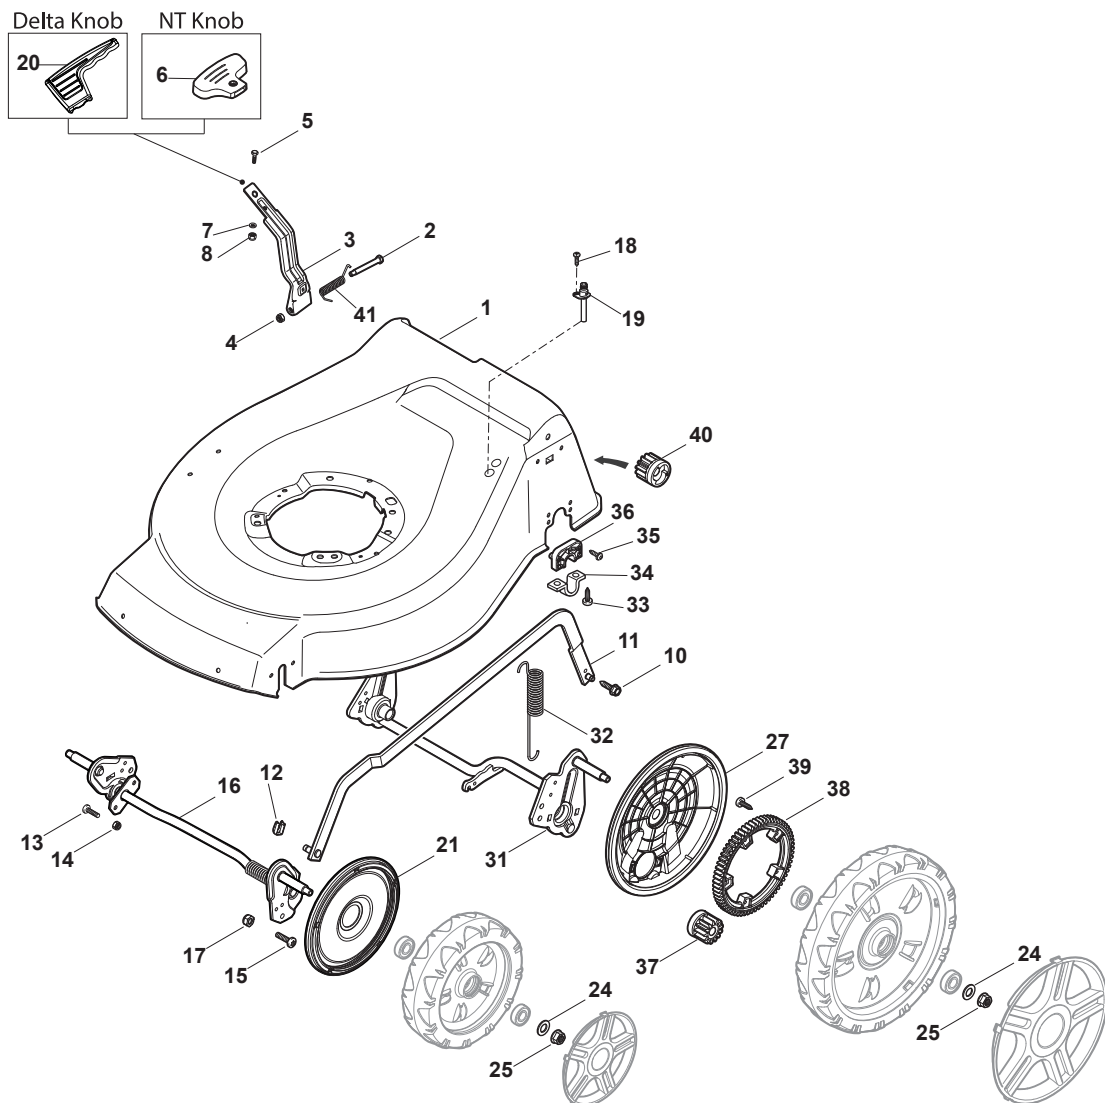

Utgåva Issue 3 - 2015		Kapa och höjdställning		Deck And Height Adjusting	
Pos. Fig.	Antal Quantity	Art nr Part No	Benämning	Description	Anmärkning Notes
20	1	322394522/0	Knopp.Kontroll.Spak Svart.	Knob	Delta Knob
1	1	381004732/0	Chassi-gra	Grey Deck	
2	1	122534131/0	Stift	Pin	
3	1	381003398/0	Höjdställningsspak	Lever, Height Adjustment	
4	1	112154510/0	Mutter	Nut	
5	1	112788512/0	Skruv	Screw	
6	1	322394503/0	Knopp.Kontroll.Spak Svart.	Knob	NT Knob
7	1	112521310/0	Bricka	Washer	
8	1	112150000/0	Mutter	Nut	
10	1	122943013/0	Skruv	Screw	
11	1	381002032/0	Höjdställningsstag	Rod, Height Adjustment	
12	1	112436051/0	Plat	Plate	
13	3	112727803/0	Skruv	Screw	
14	3	112154510/0	Mutter	Nut	
15	1	112727801/0	Skruv	Screw	
16	1	381002887/1	Hjulaxel-fram	Front Wheel Axle	
17	1	112154510/0	Mutter	Nut	
18	1	112728450/0	Skruv	Screw	
19	1	322034002/0	Tvättanslutning Nt (Svart)	Washing Connection	
21	2	322600145/0	Hjulskydd	Protection, Wheel	
24	4	112521350/0	Bricka	Washer	
25	4	112155000/0	Mutter	Nut	
27	2	322600208/0	Hjulskydd	Protection, Wheel	
31	1	381302835/1	Hjulaxel-bakre	Axle, Rear Wheels	
32	1	122450460/0	Fjäder	Spring	
33	4	112728697/0	Skruv	Screw	
34	2	322545152/0	Plat	Plate	
35	4	112728697/0	Skruv	Screw	
36	2	322785304/1	Fäste	Support	
37	1	122570134/0	Drev	Left Pinion	
38	2	322120115/0	Drev	Wheels Crown	
39	6	112728706/0	Skruv	Screw	
40	1	122570133/0	Drev	Right Pinion	
41	1	122446192/0	Fjäder	Spring