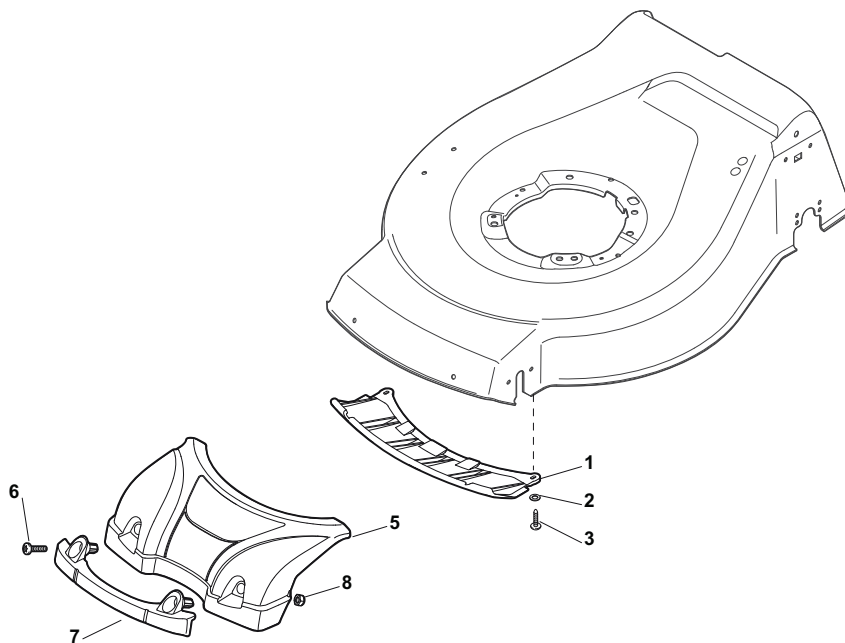

Utgåva Issue 3 - 2015		Mask			
Pos. Fig.	Antal Quantity	Art nr Part No	Benämning	Description	Anmärkning Notes
1	1	322500103/0	Front	Front Combi	
2	2	112523000/1	Bricka	Washer	
3	2	112728124/0	Skruv	Screw	
5	1	322226196/0	Front Stiga Nt53 gra Ncs S8000-N	Mask, Grey	With STIGA Logo
6	2	112727799/0	Skruv	Screw	
7	1	322393639/0	Handtag, främre Gra Ral9022 Ntd	Handle, Grey	
8	2	112154510/0	Mutter	Nut