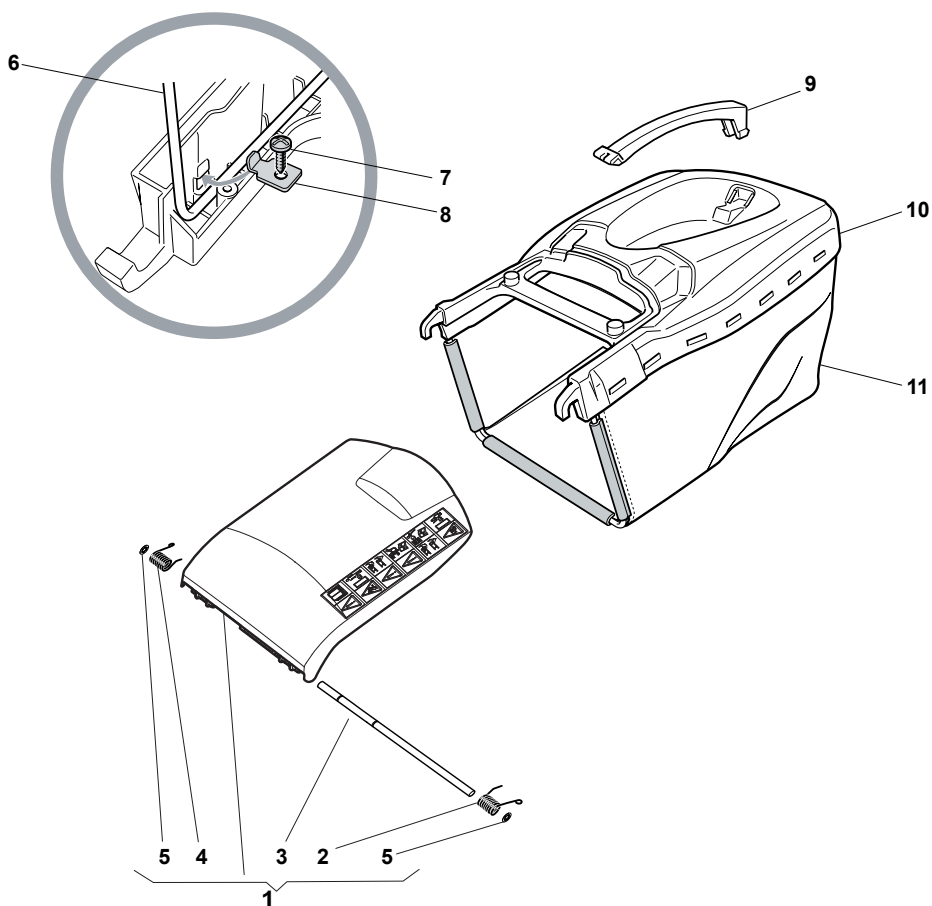

Utgåva Issue 3 - 2015		Gräsuppsamlare Grass-Catcher			
Pos. Fig.	Antal Quantity	Art nr Part No	Benämning	Description	Anmärkning Notes
1	1	381008129/0	Lucka-gul	Stone Guard, Yellow	Yellow
2	1	122450466/0	Fjäder	Left Spring	
3	1	122517882/0	Stift	Pin	
4	1	122450465/0	Fjäder	Right Spring	
5	2	112604899/0	Starlock	Crown Fastener	
6	1	122608505/0	Tradbygel	Stiffening	
7	2	112728680/0	Skruv	Screw	
8	2	322545159/0	Plat	Plate	
9	1	322393721/0	Handtag	Handle	Grey
10	1	381486031/0	Uppsaml.Överdel	Grass-Box, Upper	Grey
11	1	181002345/0	Uppsamlings säck	Box, Fabric