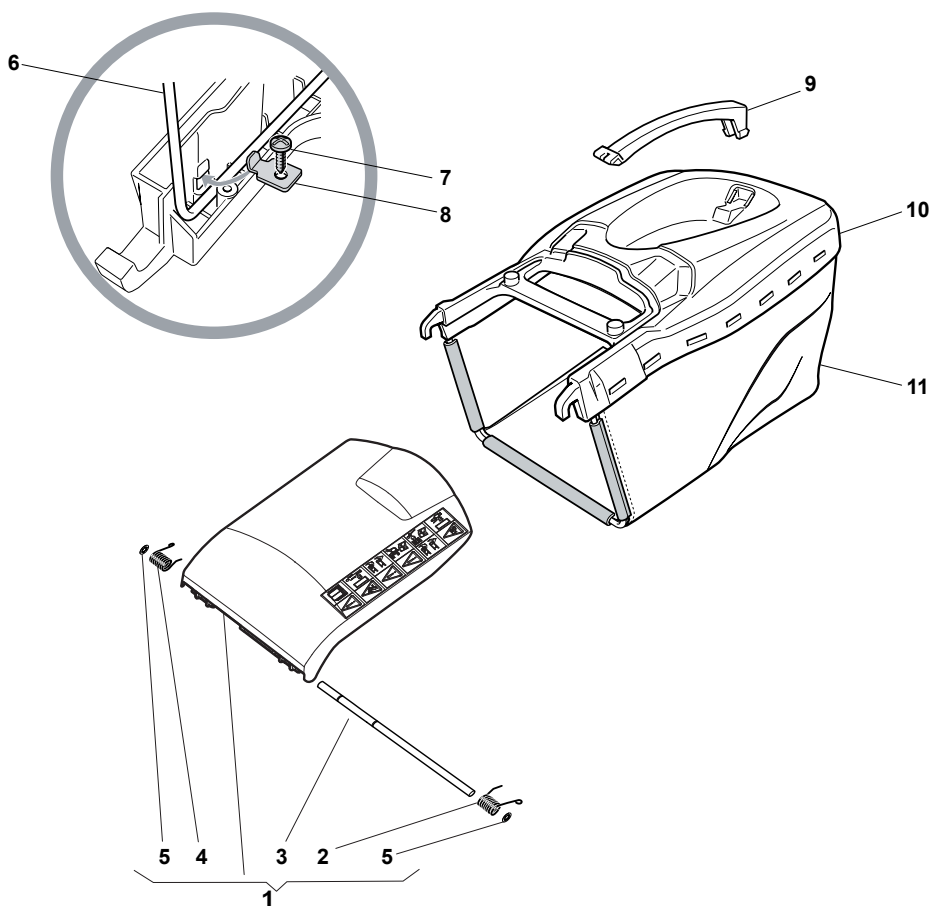

Utgåva Issue 30 - 2015		Gräsuppsamlare Grass-Catcher - Delta Bag			
Pos. Fig.	Antal Q.ty	Art nr Part No	Benämning	Description	Anmärkning Notes
1	1	381008129/0	Lucka-gul	Stone Guard, Yellow	Yellow
2	1	122450466/0	Fjäder	Left Spring	
3	1	122517882/0	Stift	Pin	
4	1	122450465/0	Fjäder	Right Spring	
5	2	112604899/0	Starlock P6704 8 Fz	Crown Fastener	
6	1	122608505/0	Tradbygel	Stiffening	
7	2	112728680/0	Skruv	Screw	
8	2	322545159/0	Plat	Plate	
9	1	322393721/0	Handtag	Handle	Grey
10	1	381486031/0	Uppsaml.Överdel	Grass-Box, Upper	Grey
11	1	181002345/0	Uppsamlings säck	Box, Fabric