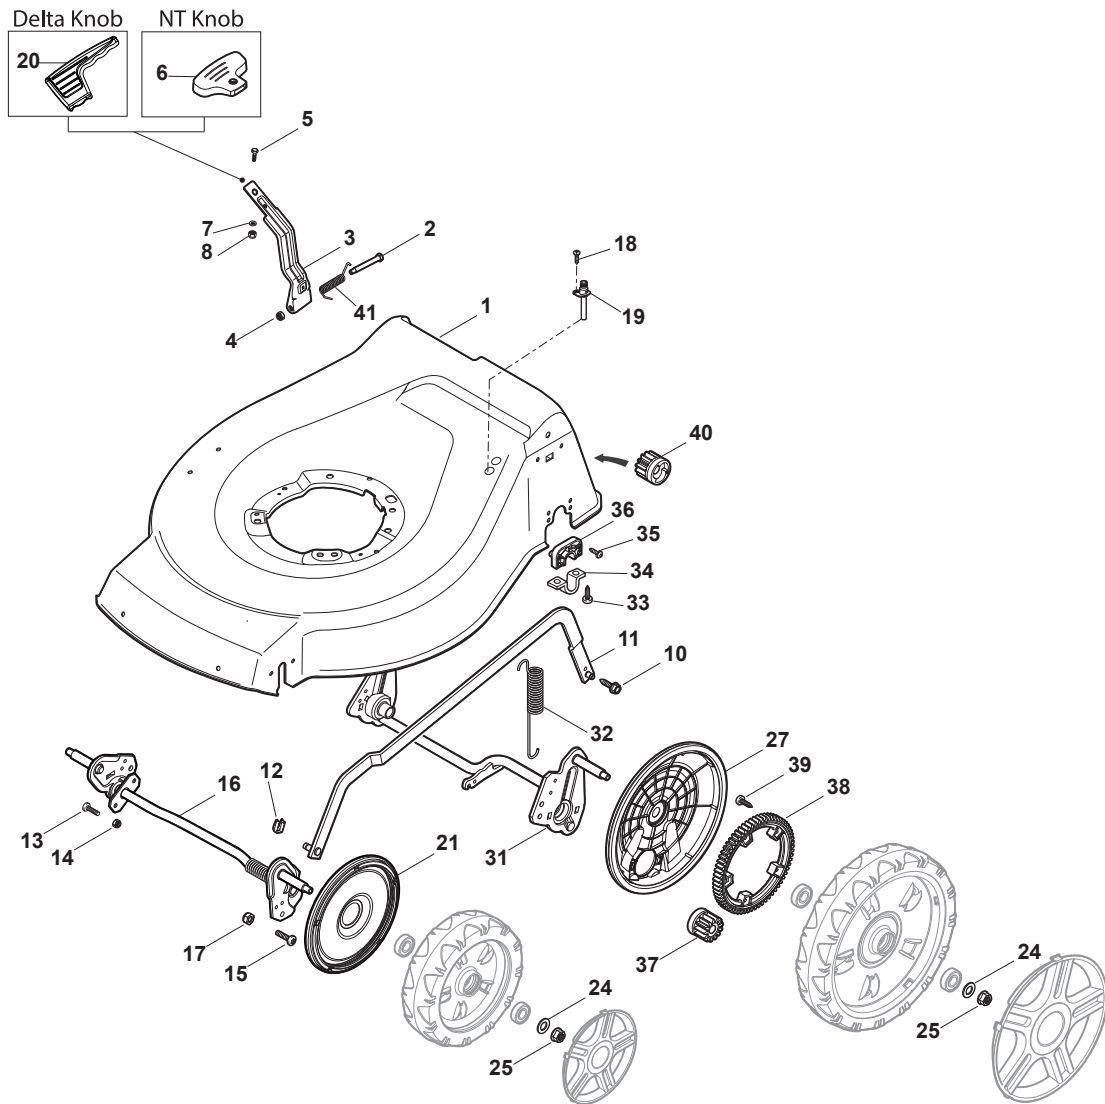

Utgåva Issue 30 - 2015		Kapa och höjdställning		Deck And Height Adjusting	
Pos. Fig.	Antal Q.ty	Art nr Part No	Benämning	Description	Anmärkning Notes
20	1	322394522/0	Knopp.Kontroll.Spak Svart.	Knob	Delta Knob
1	1	381004732/0	Chassi-gra	Grey Deck	
2	1	122534131/0	Stift	Pin	
3	1	381003398/0	Höjdställningsspak	Lever, Height Adjustment	
4	1	112154510/0	Mutter	Nut	
5	1	112788512/0	Skruv	Screw	
6	1	322394503/0	Knopp.Kontroll.Spak Svart.	Knob	NT Knob
7	1	112521310/0	Bricka	Washer	
8	1	112150000/0	Mutter	Nut	
10	1	122943013/0	Skruv	Screw	
11	1	381002032/0	Höjdställningsstag	Rod, Height Adjustment	
12	1	112436051/0	Plat	Plate	
13	3	112727803/0	Skruv	Screw	
14	3	112154510/0	Mutter	Nut	
15	1	112727801/0	Skruv	Screw	
16	1	381002887/1	Hjulaxel-fram	Front Wheel Axle	
17	1	112154510/0	Mutter	Nut	
18	1	112728450/0	Skruv	Screw	
19	1	322034002/0	Tvättanslutning Nt (Svart)	Washing Connection	
21	2	322600145/0	Hjulskydd	Protection, Wheel	
24	4	112521350/0	Bricka	Washer	
25	4	112155000/0	Mutter	Nut	
27	2	322600208/0	Hjulskydd	Protection, Wheel	
31	1	381302835/1	Hjulaxel-bakre	Axle, Rear Wheels	
32	1	122450460/0	Fjäder	Spring	
33	4	112728697/0	Skruv	Screw	
34	2	322545152/0	Plat	Plate	
35	4	112728697/0	Skruv	Screw	
36	2	322785304/1	Fäste	Support	
37	1	122570134/0	Drev	Left Pinion	
38	2	322120115/0	Drev	Wheels Crown	
39	6	112728706/0	Skruv	Screw	
40	1	122570133/0	Drev	Right Pinion	
41	1	122446192/0	Fjäder	Spring