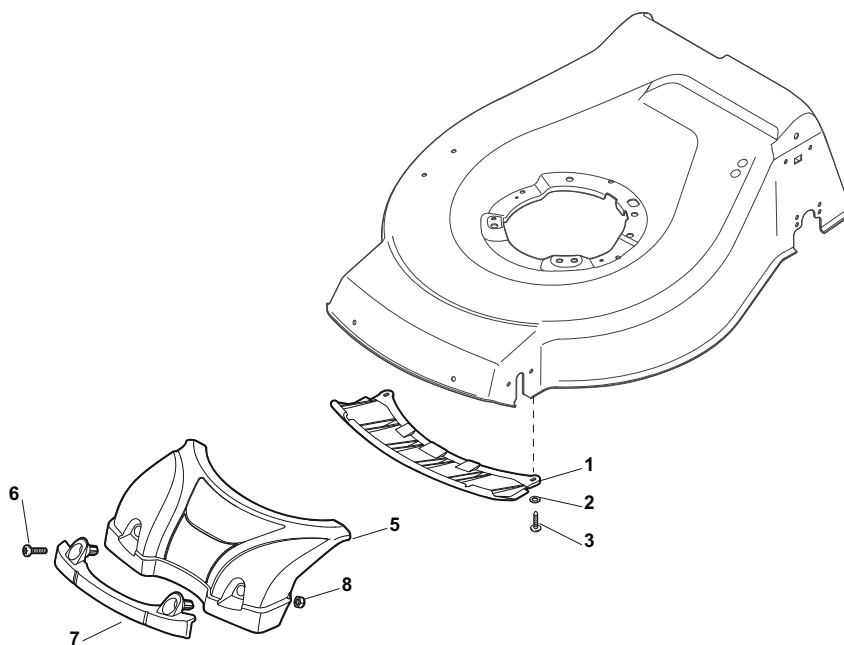

Utgåva Issue 30 - 2015		Mask			
Pos. Fig.	Antal Q.ty	Art nr Part No	Benämning	Description	Anmärkning Notes
1	1	322500103/0	Front	Front Combi	
2	2	112523000/1	Bricka	Washer	
3	2	112728124/0	Skruv	Screw	
5	1	322226196/0	Front Stiga Nt53 gra Ncs S8000-N	Mask, Grey	With STIGA Logo
6	2	112727799/0	Skruv	Screw	
7	1	322393639/0	Handtag, främre Gra Ral9022 Ntd	Handle, Grey	
8	2	112154510/0	Mutter	Nut