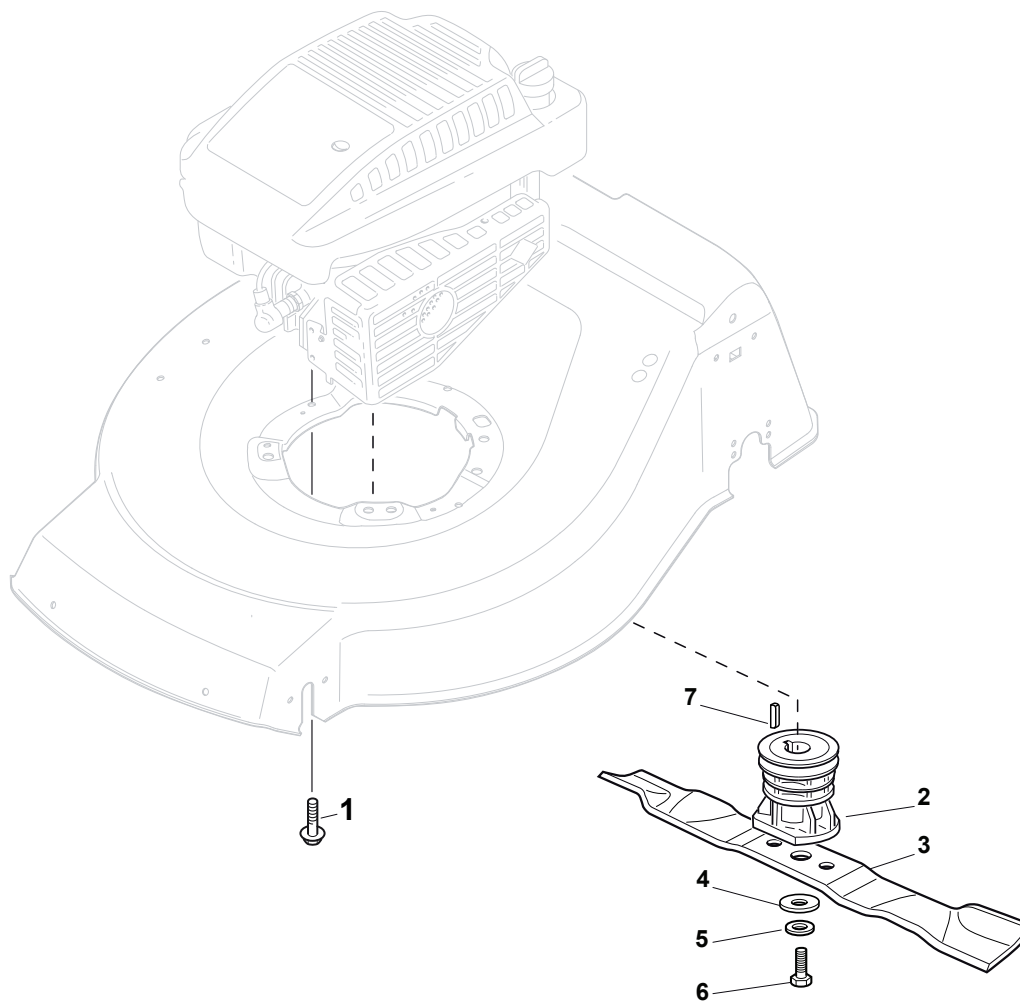

Utgåva Issue 30 - 2015		Kniv Blade - for Delta Grasscatcher			
Pos. Fig.	Antal Q.ty	Art nr Part No	Benämning	Description	Anmärkning Notes
1	3	112735108/1	Skruv	Screw	
2	1	122465607/3	Knivfäste D22,2	Hub With Pulley, Crankshaft Ø 22.2	
3	1	181004398/0	Kniv	Blade Winged	
4	1	122160400/0	Fjäderbricka	Elastic Disc	
5	1	112523080/0	Bricka	Washer	
6	1	112735698/0	Skruv	Screw	
7	1	112139100/0	Kil D22Mm	Feather, Crankshaft Ø 22