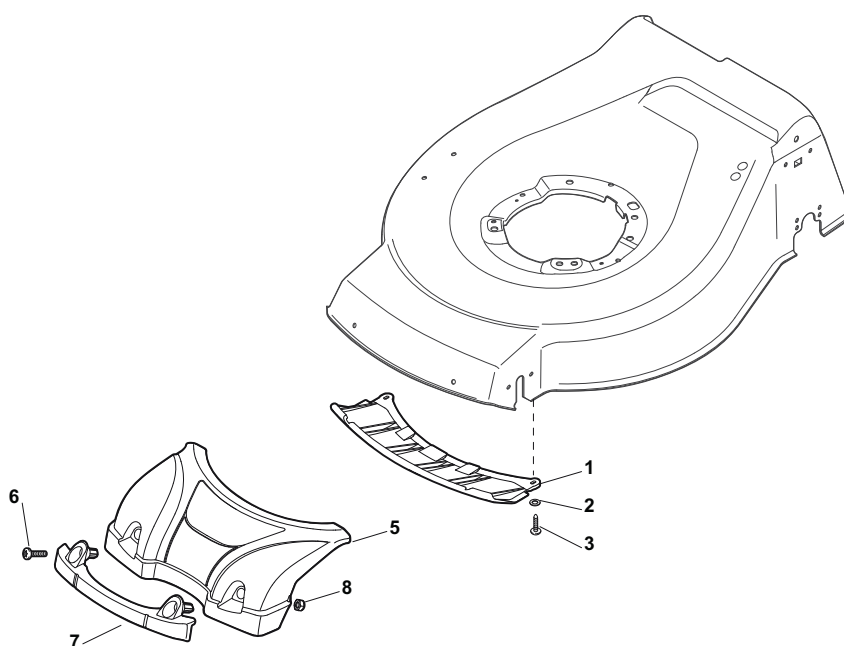

Utgåva Issue 3 - 2015		Mask			
Pos. Fig.	Antal Quantity	Art nr Part No	Benämning	Description	Anmärkning Notes
1	1	322500102/0	Front	Front Combi	
2	2	112523000/1	Bricka	Washer	
3	2	112728124/0	Skruv	Screw	
5	1	322226195/0	Front Stiga Nt48 gra Ncs S8000-N	Mask, Grey	With STIGA Logo
6	2	112727799/0	Skruv	Screw	
7	1	322393639/0	Handtag, främre Gra Ral9022 Ntd	Handle, Grey	
8	2	112154510/0	Mutter	Nut