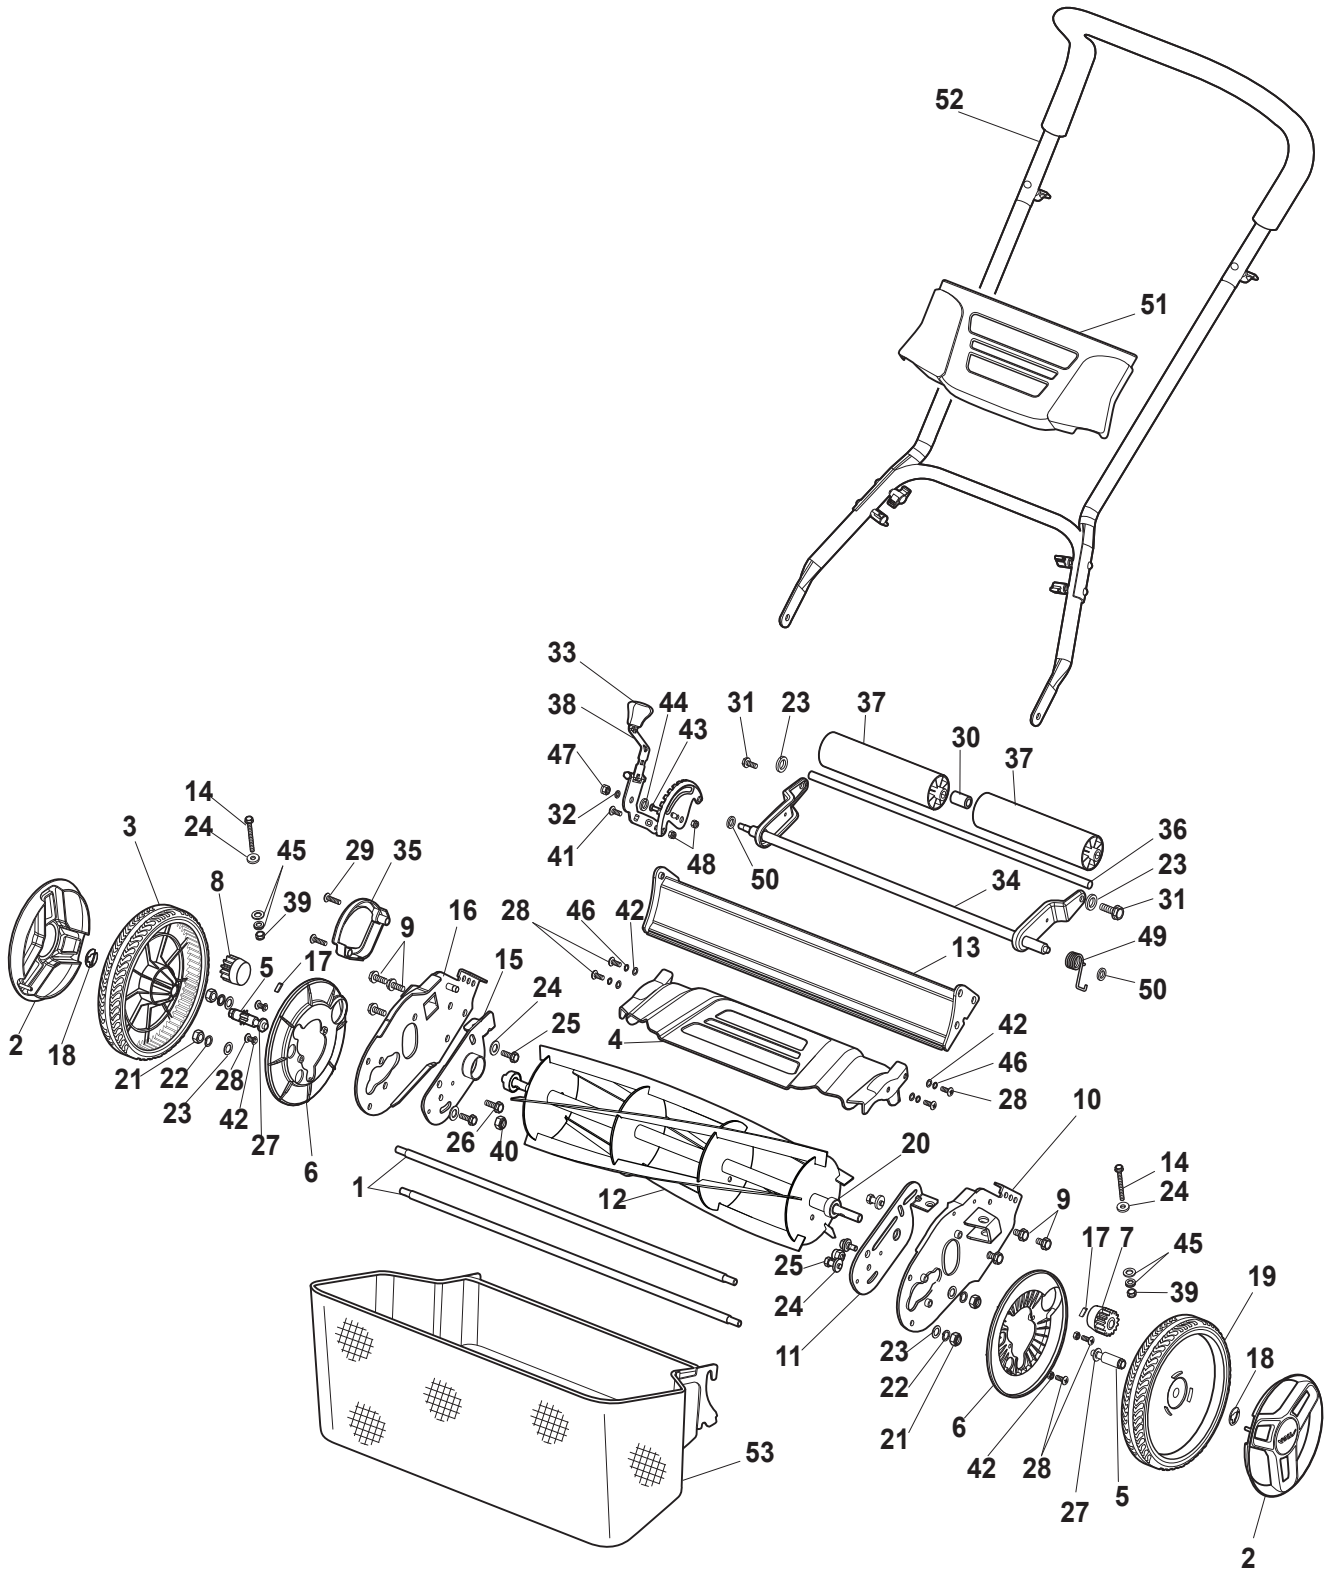

Utgåva Issue 43 - 2014		Hand Cylinder Mower		Hand Cylinder Mower	
Pos. Fig.	Antal Quantity	Art nr Part No	Benämning	Description	Anmärkning Notes
5	2	118810174/0	Hjulaxel	Axle, Wheels	
6	2	322160621/0	Hjulskydd	Internal Wheel Protection	
7	1	118810175/0	Drev-Va	Left pinion	
8	1	118810176/0	Drev-Ho	Right Pinion	
9	6	118810177/0	Skruv	Screw	
10	1	118810178/0	Plåt-Vä	Left Plate	
11	1	118810179/0	Plåt-Vä	Left Plate	
12	1	118810180/0	Kniv	Blade	
13	1	118810181/0	Bar Skärning	Cutter Bar	
14	2	112691900/0	Skruv	Screw	
15	1	118810182/0	Plåt-Ho	Right Plate	
16	1	118810183/0	Plåt-Ho	Right Plate	
17	2	118810198/0	Pawl	Pawl	
18	2	112000970/0	Låsring	Ring (Benzing)	
19	2	381007491/0	Hjul Kpl-Vä	Left Wheel	
20	2	119216039/0	Lager	Bearing	
21	4	112295200/0	Mutter	Nut	
22	4	112585100/0	Bricka	Washer	
23	6	112521360/0	Bricka	Washer	
24	6	112521350/0	Bricka	Washer	
25	4	112792610/0	Skruv	Screw	
26	2	118810185/0	Skruv	Screw	
27	2	112521360/0	Bricka	Washer	
28	8	112727794/0	Skruv	Screw	
29	2	112727791/0	Skruv	Screw	
30	1	118810186/0	Distans	Spacer	
31	2	118810187/0	Skruv	Screw	
32	1	112521350/0	Bricka	Washer	
33	1	118810188/0	Inställningsspak	Adjustment Lever	
34	1	118810189/0	Axis Roller	Roller axle	
35	1	118810190/0	Lock	Cover	
36	2	118810191/0	Slang	Hose	
37	2	118810192/0	Roller	Roller	
38	1	118810193/0	Sector, Height Adjustment	Sector, Height Adjustment	
39	2	112154200/0	Mutter	Nut	
40	2	112156602/0	Mutter	Nut	
41	1	112727794/0	Skruv	Screw	
42	8	112521330/0	Bricka	Washer	
43	1	112727803/0	Skruv	Screw	
44	1	112521360/0	Bricka	Washer	
45	2	112521350/0	Bricka	Washer	
46	4	112582100/0	Låsbricka	Grower	
47	1	112155000/0	Mutter	Nut	
48	2	112154510/0	Mutter	Nut	
49	1	118810194/0	Fjäder	Spring	
50	2	118810195/0	Bricka	Washer	
51	1	118810196/0	Kåpa, höger	Right Cover	
52	1	118810221/0	Däck	Handle	
53	1	118810197/0	Säck	Dust bag