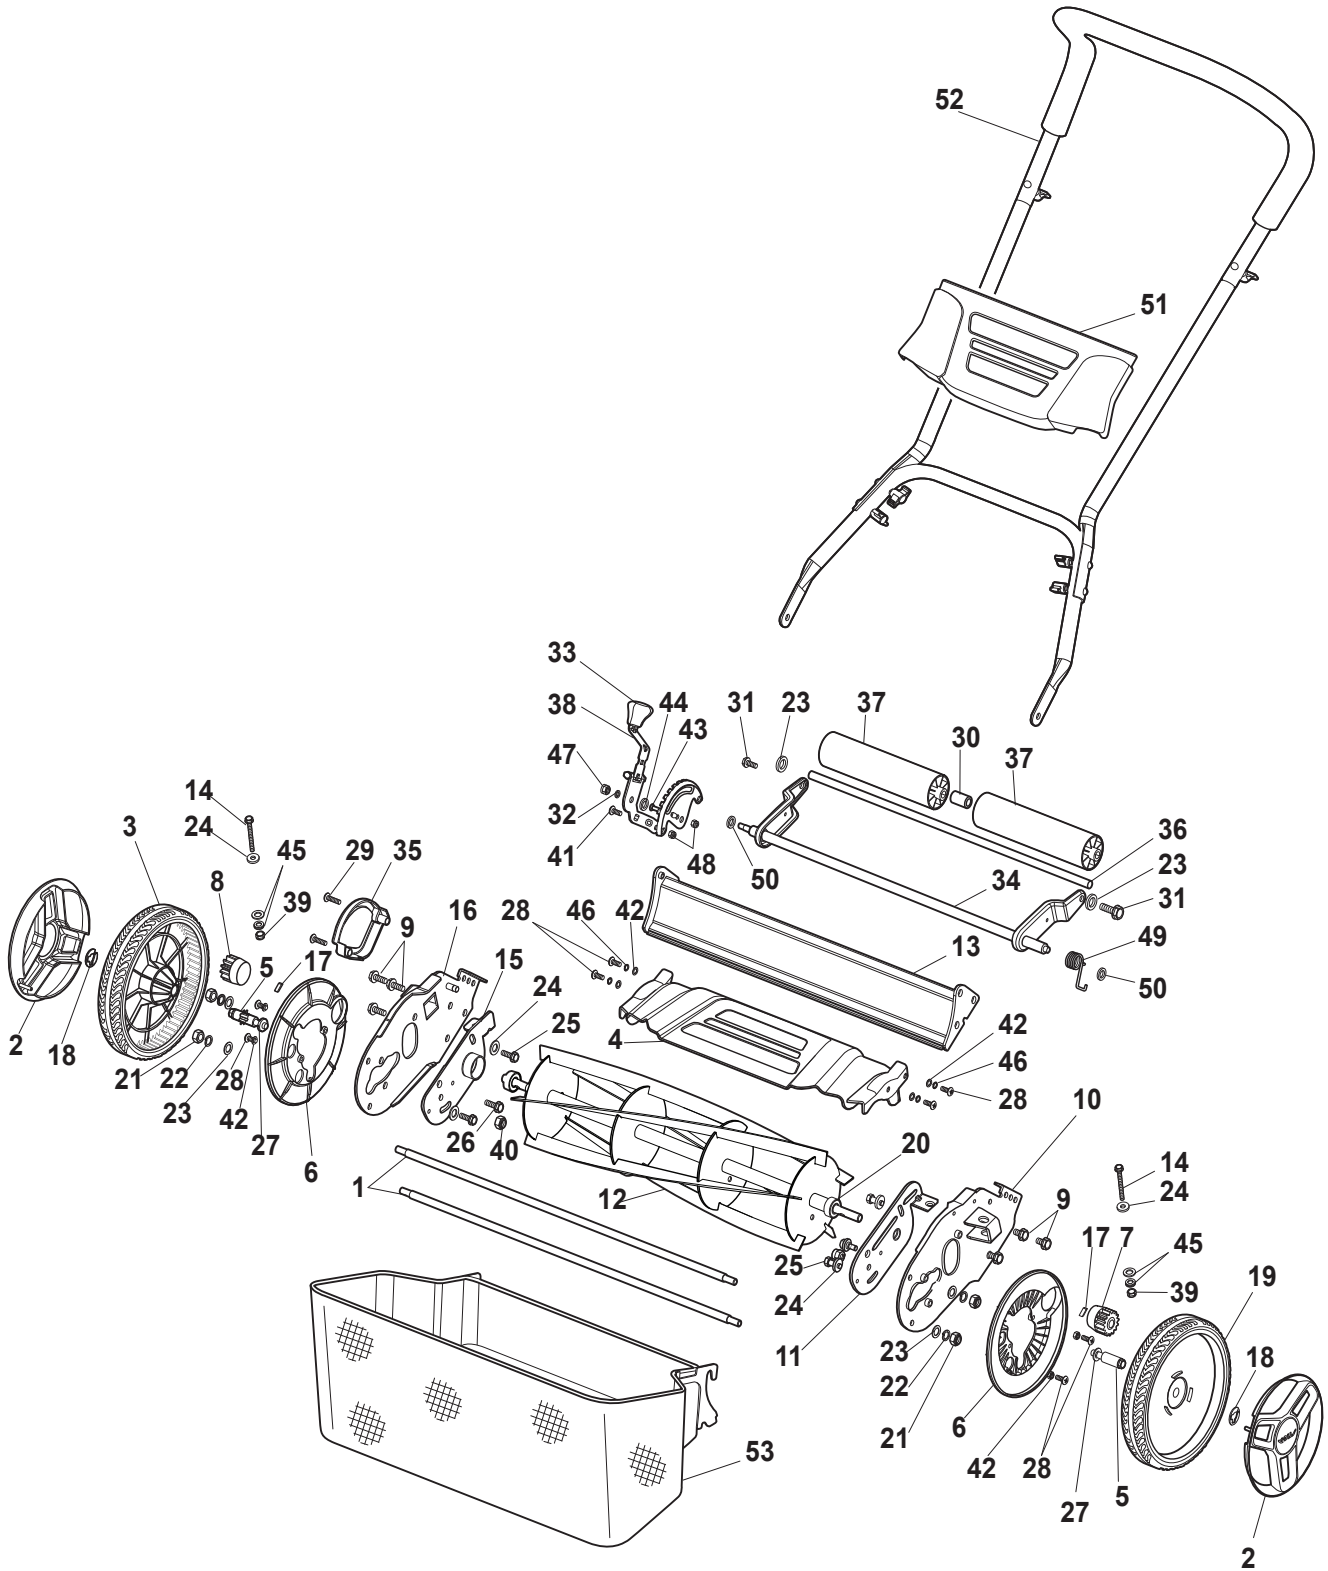

Reservdelskatalog Parts Catalogue

SCM 440 FS

290401608/S15 - Season 2015

- Use GLOBAL GARDEN PRODUCT Genuine Spare Parts specified in the parts list for repair and/or replacement.
 - The contents described in the parts list may change due to improvement.
 - The drawings of the spare parts are only indicative and might not represent the part in question exactly.
 - The indications "right" - "left" - "front" - "rear" refer to the position of the operator when using the machine.
- When placing orders of parts for repair and/or replacement, make sure that the illustrated parts list is the one applying to the machine's year of manufacture, as shown on the identification plate attached to the machine.

Utgåva Issue 43 - 2014		Hand Cylinder Mower			
Pos. Fig.	Antal Quantity	Art nr Part No	Benämning	Description	Anmärkning Notes
1	2	118810172/0	Svärd	Bar	
2	2	322110780/0	Navkapsel	Hub cover	
3	2	118810173/0	Hjul Kpl-Hö	Right Wheel	
4	1	322600119/0	Lucka	Stone Guard	