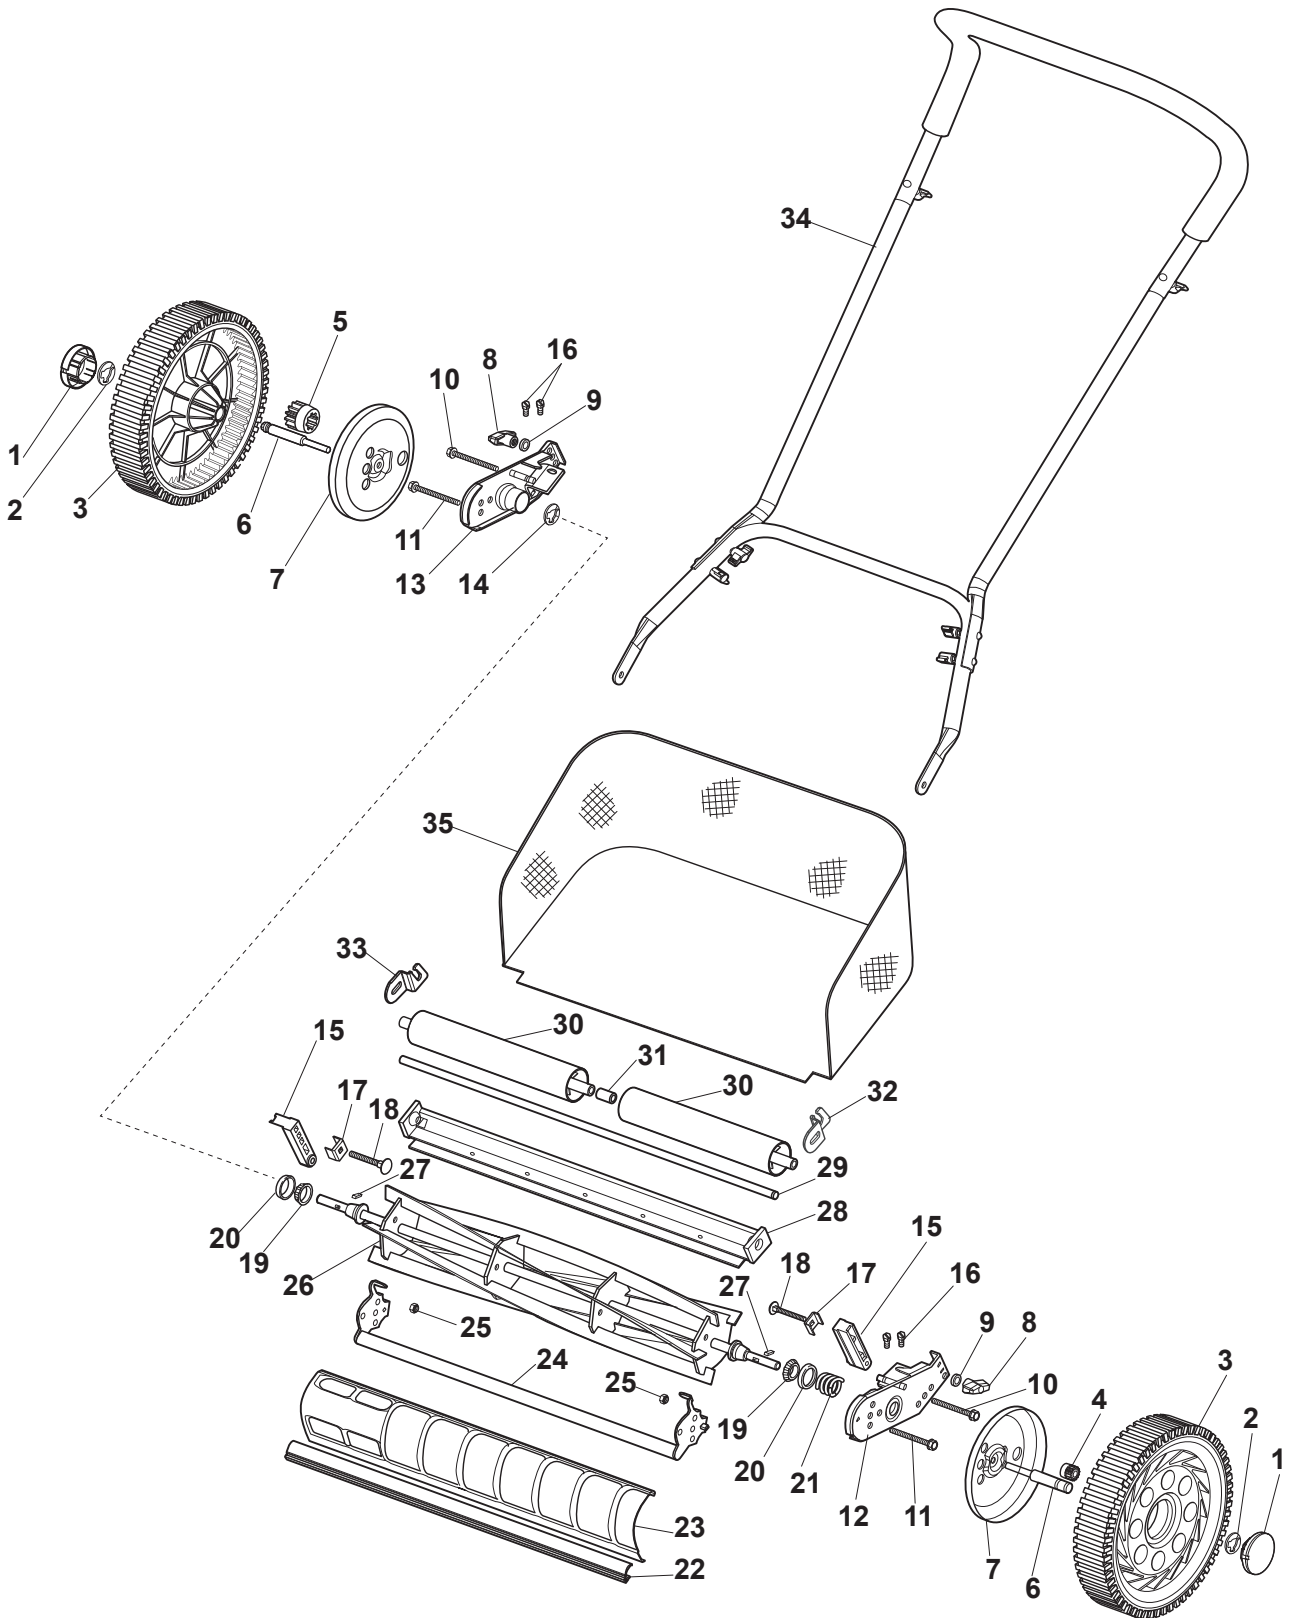

Utgåva Issue 43 - 2014		Hand Cylinder Mower		Hand Cylinder Mower	
Pos. Fig.	Antal Quantity	Art nr Part No	Benämning	Description	Anmärkning Notes
1	2	118810199/0	Navkapsel	Hub cover	
2	2	112000970/0	Låsring	Ring (Benzing)	
3	2	118810200/0	Hjul	Wheel	
4	1	118810176/0	Drev-Ho	Right Pinion	
5	1	118810175/0	Drev-Va	Left pinion	
6	2	118810174/0	Hjulaxel	Axle, Wheels	
7	2	118810201/0	Hjulskydd	Internal Wheel Protection	
8	2	118810202/0	Mutter	Nut	
9	2	112521350/0	Bricka	Washer	
10	2	112794400/0	Skruv	Screw	
11	2	112800815/0	Skruv	Screw	
12	1	118810203/0	Plåt-Ho	Right Plate	
13	1	118810204/0	Plåt-Vä	Left Plate	
14	2	112000955/0	Låsring	Benzing Ring	
15	2	118810205/0	Fäste	Bracket	
16	4	112760515/0	Skruv	Screw	
17	2	118810206/0	Fäste	Clamp	
18	2	112818900/0	Skruv	Screw	
19	2	118810207/0	Lager	Bearing	
20	1	9695-0016-00	Bricka	Washer	
21	1	118810208/0	Fjäder	Spring	
22	1	118810209/0	Skydd	Protection	
23	1	118810210/0	Svärdsåp	Blade Cover	
24	1	118810211/0	Hjulaxel	Front Wheel Axle	
25	2	112156602/0	Mutter	Nut	
26	1	118810212/0	Kniv	Blade	
27	2	118810198/0	Pawl	Pawl	
28	1	118810213/0	Fäste	Support	
29	1	118810214/0	Slang	Hose	
30	2	118810215/0	Roller	Roller	
31	1	118810216/0	Distans	Spacer	
32	1	118810217/0	Krok-Ho	Right Hook	
33	1	118810218/0	Krok-Vä	Left Hook	
34	1	118810220/0	Däck	Handle	
35	1	118810219/0	Säck	Dust bag