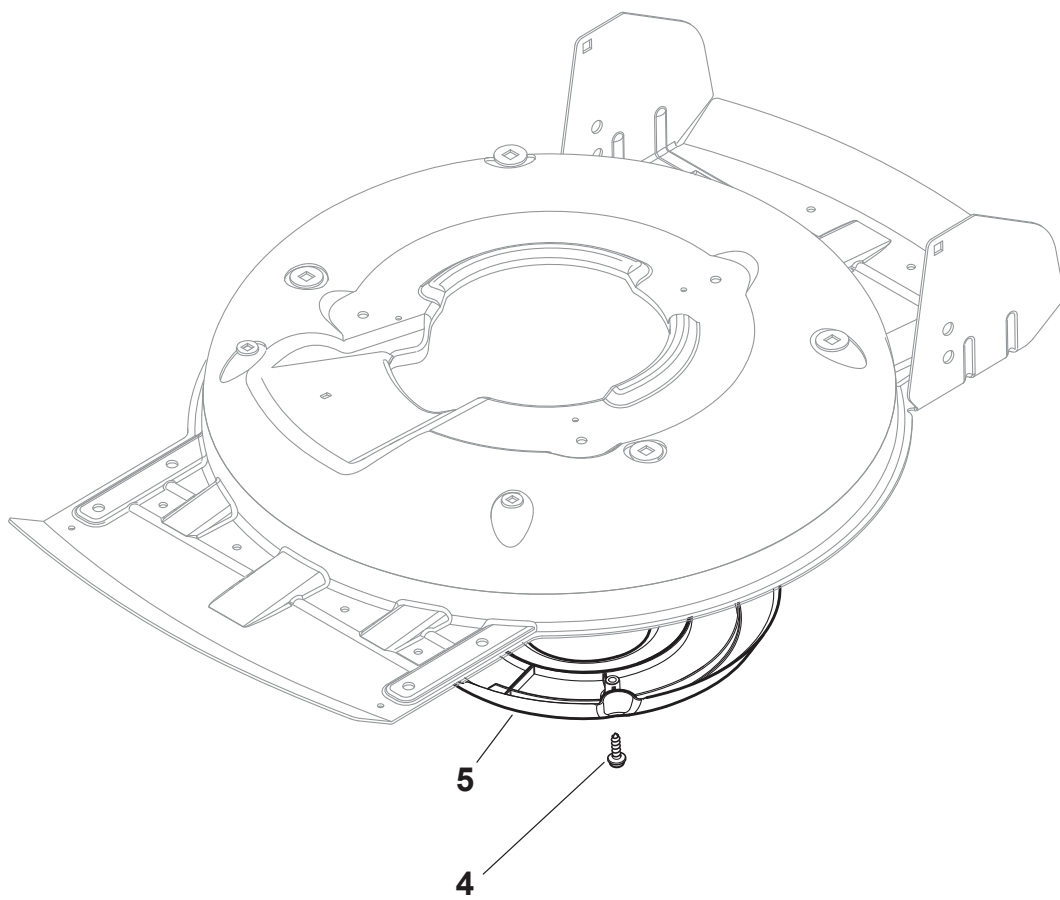

Reservdelskatalog Parts Catalogue

MULTICLIP RENTAL 50 S B

291502128/S14 - Season 2015

- Use GLOBAL GARDEN PRODUCT Genuine Spare Parts specified in the parts list for repair and/or replacement.
 - The contents described in the parts list may change due to improvement.
 - The drawings of the spare parts are only indicative and might not represent the part in question exactly.
 - The indications "right" - "left" - "front" - "rear" refer to the position of the operator when using the machine.
- When placing orders of parts for repair and/or replacement, make sure that the illustrated parts list is the one applying to the machine's year of manufacture, as shown on the identification plate attached to the machine.

www.stiga.com

Utgåva Issue 3 - 2015		Kapa och höjdställning		Deck And Height Adjusting	
Pos. Fig.	Antal Quantity	Art nr Part No	Benämning	Description	Anmärkning Notes
1	1	381004735/0	Chassi-gra	Grey Deck	
3	1	381302863/0	Axel, Framhjul	Axle, Front Wheels	
12	4	112791011/0	Skruv	Screw	
13	1	381545105/0	Plat	Left Plate	
14	4	112154510/0	Mutter	Nut	
15	1	381545104/0	Plat	Right Plate	
16	1	381302861/1	Hjulaxel-bakre	Axle, Rear Wheels	
17	2	112789000/0	Skruv	Screw	
18	1	381003323/0	Höjdställningsspak	Lever, Height Adjustment	
19	2	112154330/0	Mutter	Nut	
20	1	112293200/0	Mutter	Nut	
21	1	322399812/0	Knopp	Knob	
22	2	112735661/0	Skruv	Screw	
23	2	322551529/0	Hjulrensare	Wheels Cleaning Plate	
24	2	112521330/0	Bricka	Washer	
25	1	122033329/0	Höjdställn.stang	Rod, Height Adjustment	
26	2	112604899/0	Starlock	Crown Fastener	
27	1	122446184/0	Fjäder	Spring	