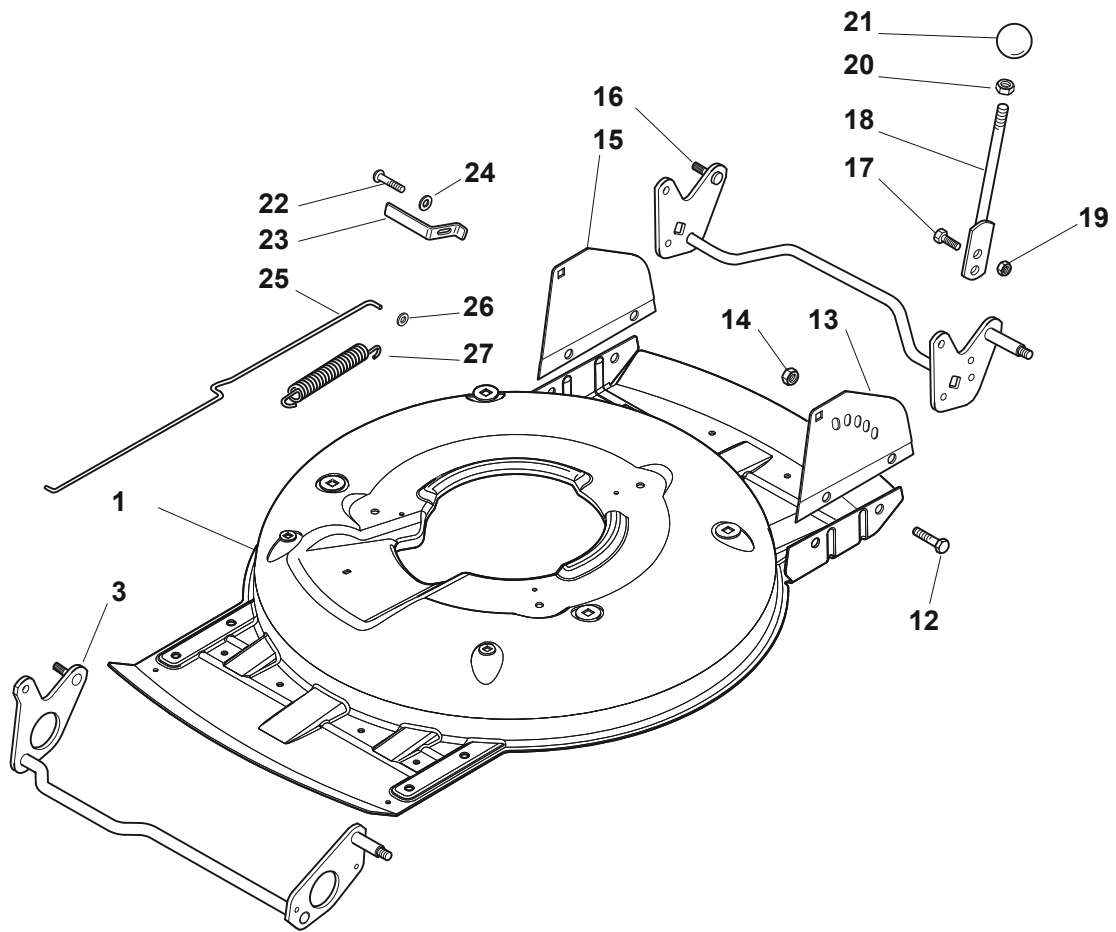

Reservdelskatalog Parts Catalogue

MULTICLIP RENTAL 50 S B

291502128/S14 - Season 2015

- Use GLOBAL GARDEN PRODUCT Genuine Spare Parts specified in the parts list for repair and/or replacement.
 - The contents described in the parts list may change due to improvement.
 - The drawings of the spare parts are only indicative and might not represent the part in question exactly.
 - The indications "right" - "left" - "front" - "rear" refer to the position of the operator when using the machine.
- When placing orders of parts for repair and/or replacement, make sure that the illustrated parts list is the one applying to the machine's year of manufacture, as shown on the identification plate attached to the machine.

www.stiga.com

Utgåva Issue 3 - 2015		Kapa och höjdställning		Deck And Height Adjusting	
Pos. Fig.	Antal Quantity	Art nr Part No	Benämning	Description	Anmärkning Notes
1	1	381004735/0	Chassi-gra	Grey Deck	
3	1	381302863/0	Axel, Framhjul	Axle, Front Wheels	
12	4	112791011/0	Skruv	Screw	
13	1	381545105/0	Plat	Left Plate	
14	4	112154510/0	Mutter	Nut	
15	1	381545104/0	Plat	Right Plate	
16	1	381302861/1	Hjulaxel-bakre	Axle, Rear Wheels	
17	2	112789000/0	Skruv	Screw	
18	1	381003323/0	Höjdställningsspak	Lever, Height Adjustment	
19	2	112154330/0	Mutter	Nut	
20	1	112293200/0	Mutter	Nut	
21	1	322399812/0	Knopp	Knob	
22	2	112735661/0	Skruv	Screw	
23	2	322551529/0	Hjulrensare	Wheels Cleaning Plate	
24	2	112521330/0	Bricka	Washer	
25	1	122033329/0	Höjdställn.stang	Rod, Height Adjustment	
26	2	112604899/0	Starlock	Crown Fastener	
27	1	122446184/0	Fjäder	Spring	