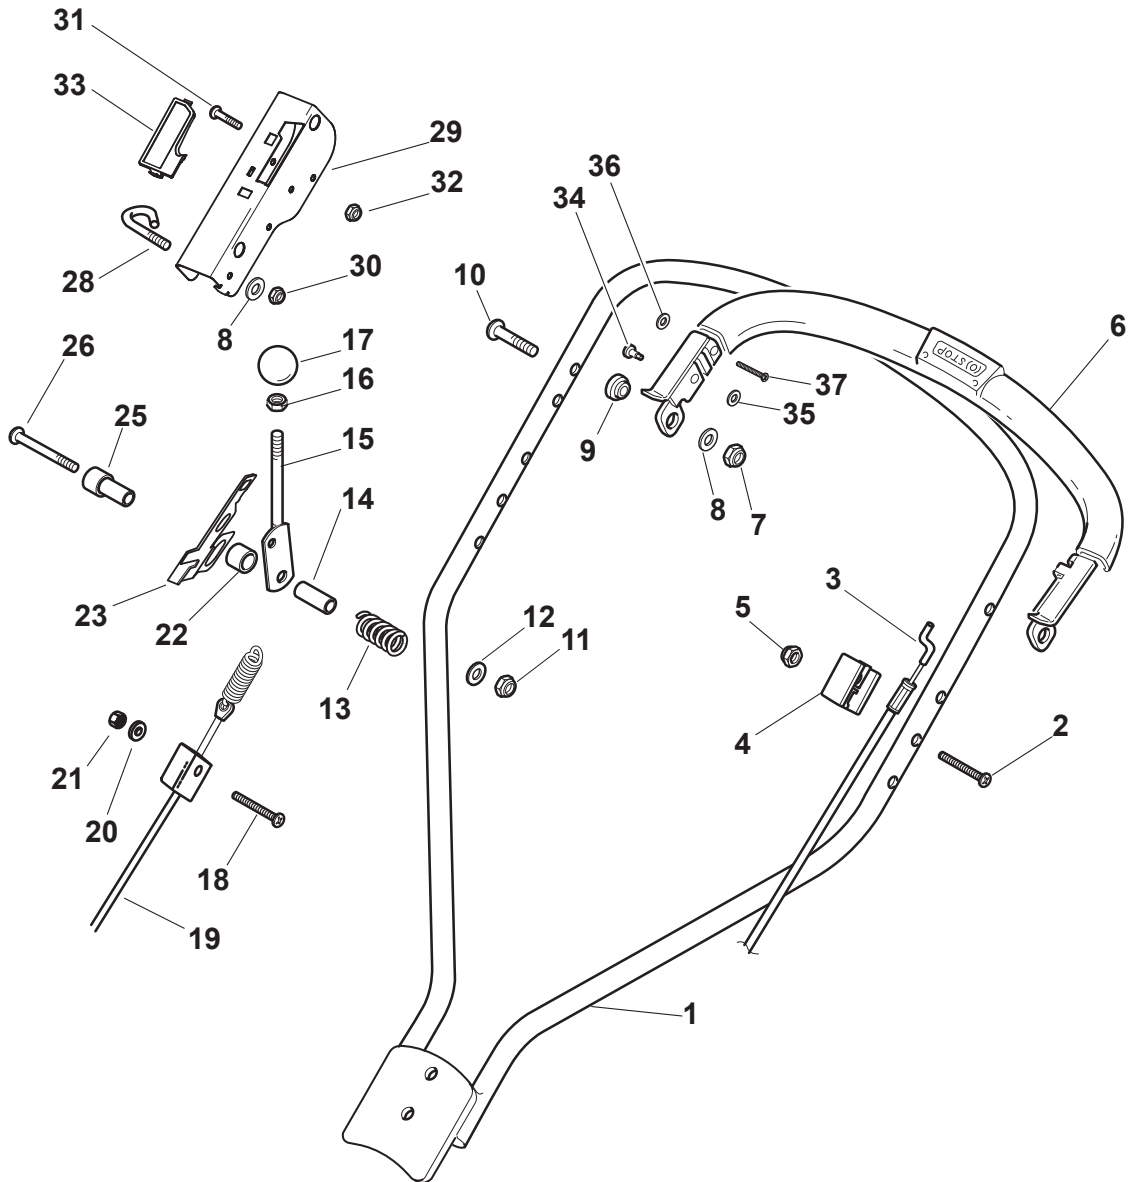

Utgåva Issue 3 - 2015		Reglage, övre		Handle, Upper Part	
Pos. Fig.	Antal Quantity	Art nr Part No	Benämning	Description	Anmärkning Notes
1	1	381006371/0	Handtag, övre kpl	Handle, Upper Part Grey	
2	1	112727784/0	Skruv	Screw	
3	1	181000618/0	Motorbromswire	Cable, Thread Engine Brake	
4	1	322551639/0	Plat	Fixed Plate	
5	1	112154510/0	Mutter	Nut	
6	1	381003318/1	Reglagebygel	Lever, Engine Brake	
7	2	112154510/0	Mutter	Nut	
8	4	112521330/0	Bricka	Washer	
9	2	122671660/1	Bricka	Washer	
10	2	112727784/0	Skruv	Screw	
11	1	112154510/0	Mutter	Nut	
12	1	112521330/0	Bricka	Washer	
13	1	122450446/0	Fjäder	Spring	
14	1	122170840/0	Distans	Spacer	
15	1	381003313/0	Spak	Driving Lever	
16	1	112293200/0	Mutter	Nut	
17	1	322399812/0	Knopp	Knob	
18	1	112727791/0	Skruv	Screw	
19	1	381030095/0	Drivwire	Cable Rear Drive	
20	1	112521330/0	Bricka	Washer	
21	1	112154510/0	Mutter	Nut	
22	1	122170843/0	Distans	Spacer	
23	1	322551653/0	Plat	Plate	
25	1	122170842/0	Distans	Spacer	
26	1	112727786/0	Skruv	Screw	
28	1	122430314/0	Fjäder	Starting Rope Guide Spring	
29	1	381004405/0	Panel	Dashboard	
30	1	112154510/0	Mutter	Nut	
31	1	112727792/0	Skruv	Screw	
32	1	112154510/0	Mutter	Nut	
33	1	322500050/0	Glidblock	Shoe	
34	1	122524342/0	Stift	Pin	
35	1	112604897/0	Bricka	Elastic Washer	
36	2	112154330/0	Mutter	Nut	
37	2	112727796/0	Skruv	Screw