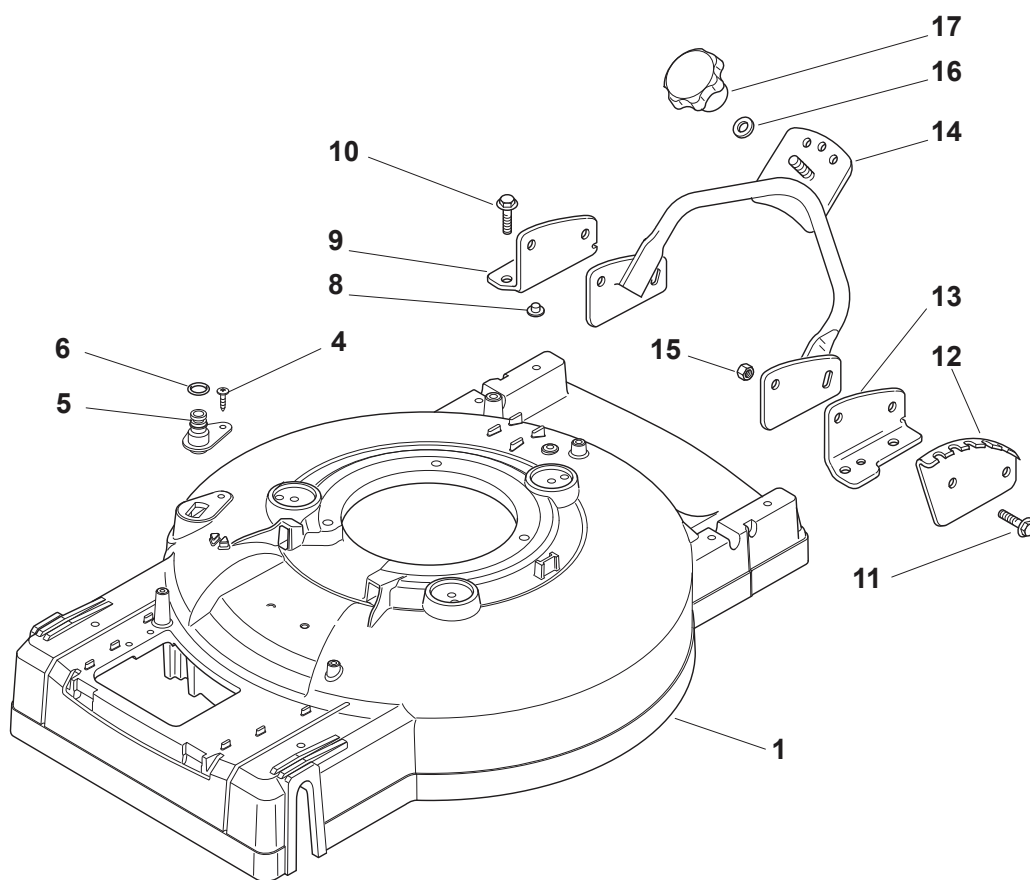

Utgåva Issue 18 - 2015		Kapa/reglage, nedre Deck/Handle, Lower Part			
Pos. Fig.	Antal Q.ty	Art nr Part No	Benämning	Description	Anmärkning Notes
1	1	381004736/0	Chassi-gra	Grey Deck	
4	1	112727802/0	Skruv	Screw	
5	1	122034000/0	Washing Connection	Washing Connection	
6	1	119035000/0	O-Ring	Or Ring	
8	2	322820054/0	Plugg	White Cap	
9	1	322778417/0	Fäste-hö	Right Bracket	
10	4	112735595/0	Skruv	Screw	
11	4	112800815/0	Skruv	Screw	
12	1	322735569/0	Höjjustering sektor	Sector, Height Adjustment	
13	1	322778415/0	Fäste-vä	Bracket, Left	
14	1	381006369/0	Däck Nedre Kpl. Gra	Handle, Middle Part Grey	
15	4	112293200/0	Mutter	Nut	
16	1	112523080/0	Bricka	Washer	
17	1	322399813/0	Knopp	Knob