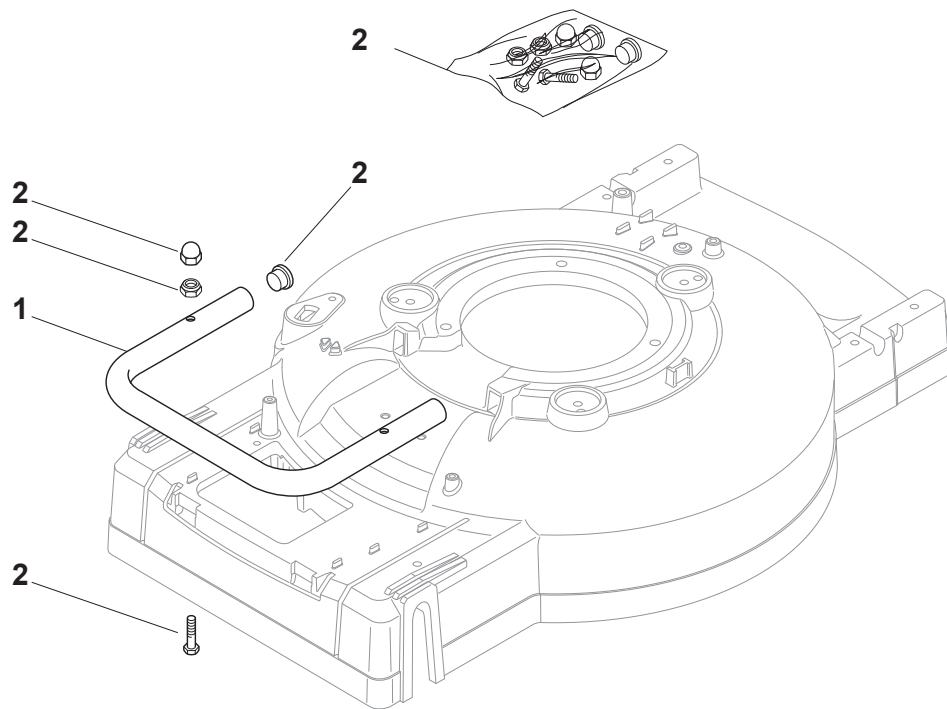

Reservdelskatalog Parts Catalogue

MULTICLIP PRO 53 SV

293533038/S14 - Season 2015

- Use GLOBAL GARDEN PRODUCT Genuine Spare Parts specified in the parts list for repair and/or replacement.
 - The contents described in the parts list may change due to improvement.
 - The drawings of the spare parts are only indicative and might not represent the part in question exactly.
 - The indications "right" - "left" - "front" - "rear" refer to the position of the operator when using the machine.
- When placing orders of parts for repair and/or replacement, make sure that the illustrated parts list is the one applying to the machine's year of manufacture, as shown on the identification plate attached to the machine.

Utgåva Issue 18 - 2015		Kapa/reglage, nedre Deck/Handle, Lower Part			
Pos. Fig.	Antal Q.ty	Art nr Part No	Benämning	Description	Anmärkning Notes
1	1	381004736/0	Chassi-gra	Grey Deck	
4	1	112727802/0	Skruv	Screw	
5	1	122034000/0	Washing Connection	Washing Connection	
6	1	119035000/0	O-Ring	Or Ring	
8	2	322820054/0	Plugg	White Cap	
9	1	322778417/0	Fäste-hö	Right Bracket	
10	4	112735595/0	Skruv	Screw	
11	4	112800815/0	Skruv	Screw	
12	1	322735569/0	Höjjustering sektor	Sector, Height Adjustment	
13	1	322778415/0	Fäste-vä	Bracket, Left	
14	1	381006369/0	Däck Nedre Kpl. Gra	Handle, Middle Part Grey	
15	4	112293200/0	Mutter	Nut	
16	1	112523080/0	Bricka	Washer	
17	1	322399813/0	Knopp	Knob	