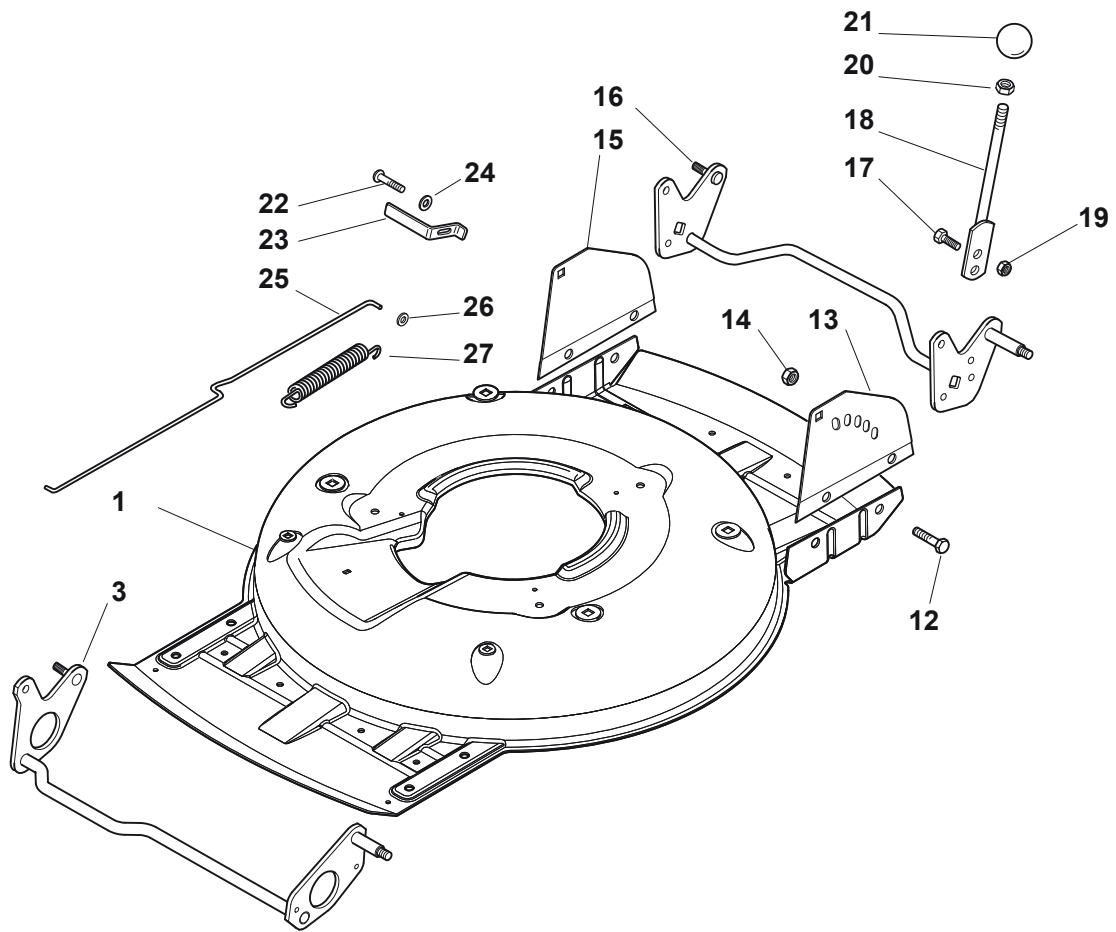

# **MULTICLIP PRO 50 S SVAN**

**291502038/S14 - Season 2015**

- Use GLOBAL GARDEN PRODUCT Genuine Spare Parts specified in the parts list for repair and/or replacement.
  - The contents described in the parts list may change due to improvement.
  - The drawings of the spare parts are only indicative and might not represent the part in question exactly.
  - The indications "right" - "left" - "front" - "rear" refer to the position of the operator when using the machine.
- When placing orders of parts for repair and/or replacement, make sure that the illustrated parts list is the one applying to the machine's year of manufacture, as shown on the identification plate attached to the machine.

[www.stiga.com](http://www.stiga.com)

Utgåva Issue 3 - 2015		Kapa och höjdställning		Deck And Height Adjusting	
Pos. Fig.	Antal Quantity	Art nr Part No	Benämning	Description	Anmärkning Notes
1	1	381004735/0	Chassi-gra	Grey Deck	
3	1	381302863/0	Axel, Framhjul	Axle, Front Wheels	
12	4	112791011/0	Skruv	Screw	
13	1	381545105/0	Plat	Left Plate	
14	4	112154510/0	Mutter	Nut	
15	1	381545104/0	Plat	Right Plate	
16	1	381302861/1	Hjulaxel-bakre	Axle, Rear Wheels	
17	2	112789000/0	Skruv	Screw	
18	1	381003323/0	Höjdställningsspak	Lever, Height Adjustment	
19	2	112154330/0	Mutter	Nut	
20	1	112293200/0	Mutter	Nut	
21	1	322399812/0	Knopp	Knob	
22	2	112735661/0	Skruv	Screw	
23	2	322551529/0	Hjulrensare	Wheels Cleaning Plate	
24	2	112521330/0	Bricka	Washer	
25	1	122033329/0	Höjdställn.stang	Rod, Height Adjustment	
26	2	112604899/0	Starlock	Crown Fastener	
27	1	122446184/0	Fjäder	Spring	