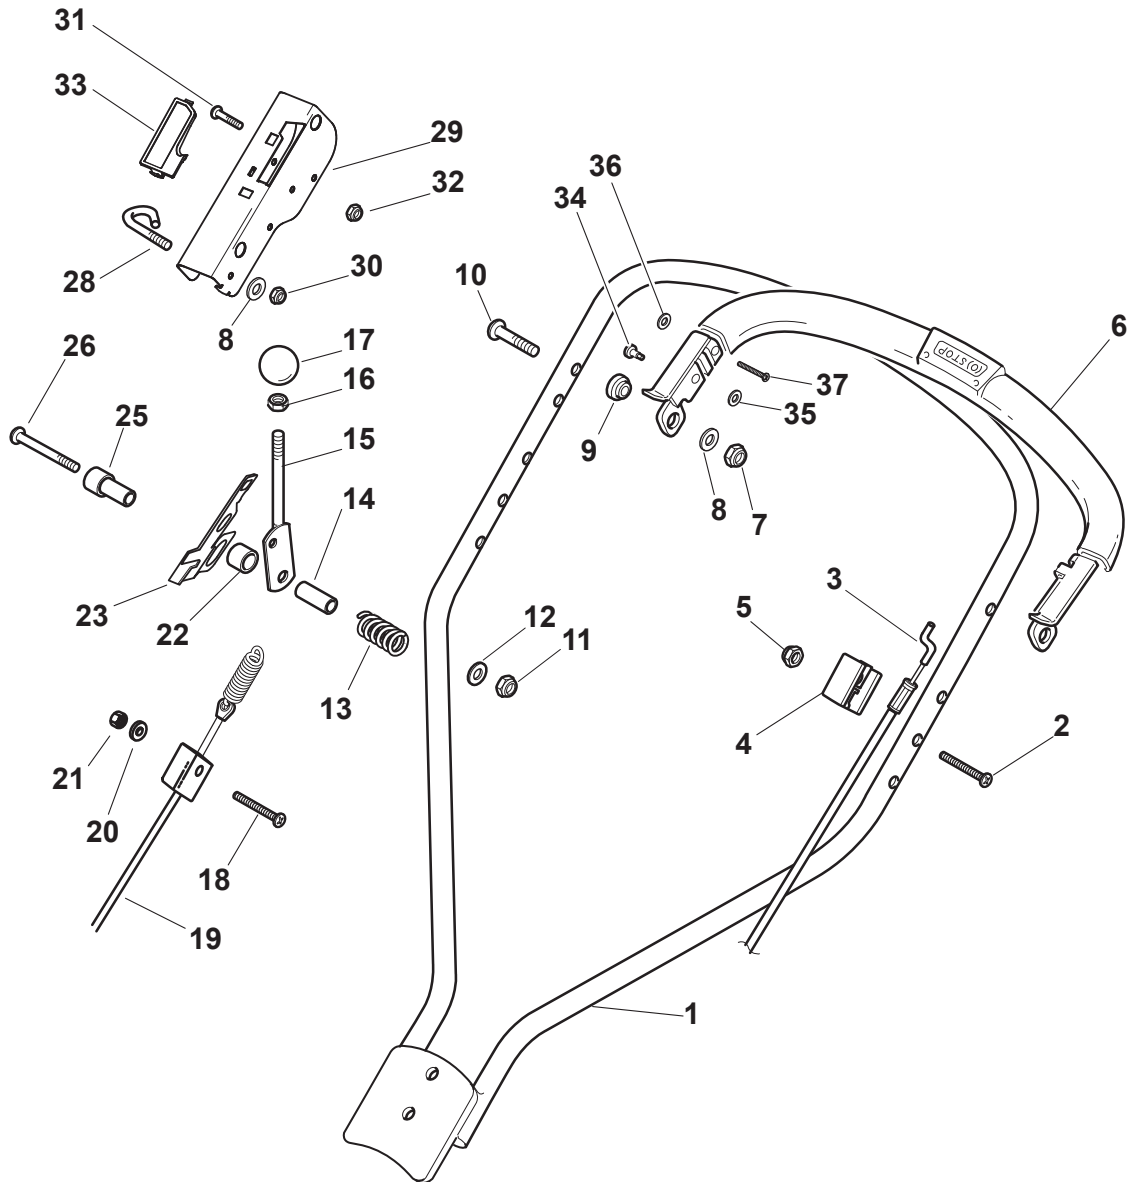

Utgåva Issue 3 - 2015		Reglage, övre		Handle, Upper Part	
Pos. Fig.	Antal Quantity	Art nr Part No	Benämning	Description	Anmärkning Notes
1	1	381006371/0	Handtag, övre kpl	Handle, Upper Part Grey	
2	1	112727784/0	Skruv	Screw	
3	1	181000769/1	Motorbromswire	Cable, Thread Engine Brake	
4	1	322551639/0	Plat	Fixed Plate	
5	1	112154510/0	Mutter	Nut	
6	1	381003318/1	Reglagebygel	Lever, Engine Brake	
7	2	112154510/0	Mutter	Nut	
8	4	112521330/0	Bricka	Washer	
9	2	122671660/1	Bricka	Washer	
10	2	112727784/0	Skruv	Screw	
11	1	112154510/0	Mutter	Nut	
12	1	112521330/0	Bricka	Washer	
13	1	122450446/0	Fjäder	Spring	
14	1	122170840/0	Distans	Spacer	
15	1	381003313/0	Spak	Driving Lever	
16	1	112293200/0	Mutter	Nut	
17	1	322399812/0	Knopp	Knob	
18	1	112727791/0	Skruv	Screw	
19	1	381030095/0	Drivwire	Cable Rear Drive	
20	1	112521330/0	Bricka	Washer	
21	1	112154510/0	Mutter	Nut	
22	1	122170843/0	Distans	Spacer	
23	1	322551653/0	Plat	Plate	
25	1	122170842/0	Distans	Spacer	
26	1	112727786/0	Skruv	Screw	
28	1	122430314/0	Fjäder	Starting Rope Guide Spring	
29	1	381004405/0	Panel	Dashboard	
30	1	112154510/0	Mutter	Nut	
31	1	112727792/0	Skruv	Screw	
32	1	112154510/0	Mutter	Nut	
33	1	322500050/0	Glidblock	Shoe	
34	1	122524342/0	Stift	Pin	
35	1	112604897/0	Bricka	Elastic Washer	
36	2	112154330/0	Mutter	Nut	
37	2	112727796/0	Skruv	Screw