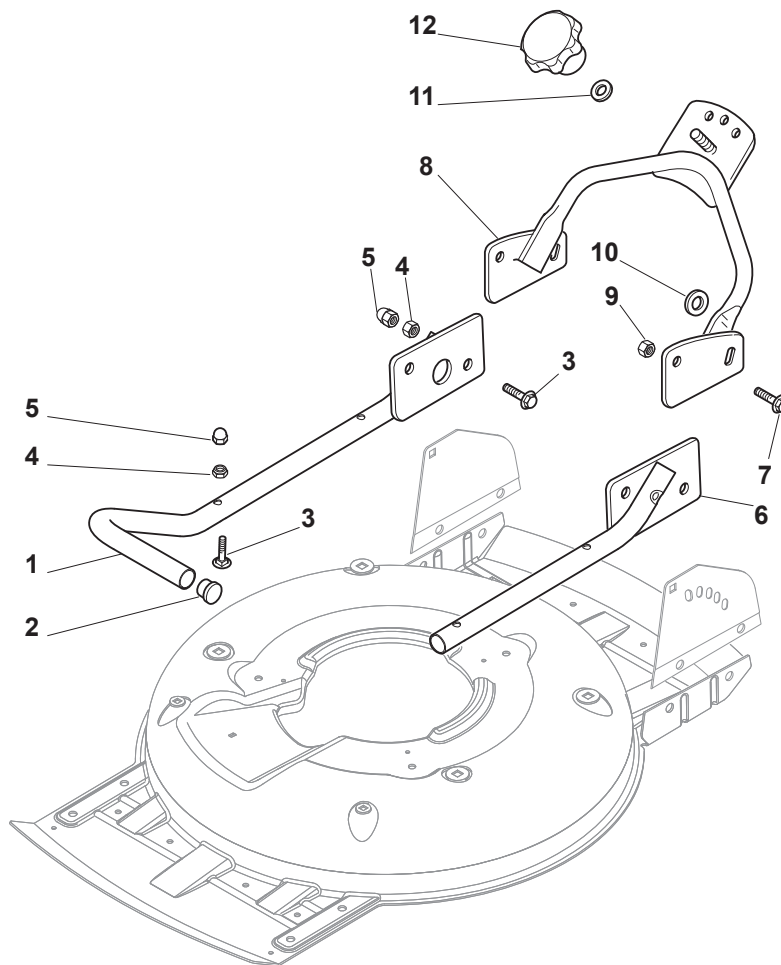

Utgåva Issue 3 - 2015		Reglage, nedre Handle, Lower Part			
Pos. Fig.	Antal Quantity	Art nr Part No	Benämning	Description	Anmärkning Notes
1	1	381006385/0	Styre-underdel, hö	Handle Lower Part	
2	4	118566114/0	Plugg	Cap	
3	6	112819100/0	Skruv	Screw	
4	6	112155000/0	Mutter	Nut	
5	6	118203854/0	Skruv	Screw	
6	1	381006387/0	Styre-underdel, vä	Grey Left Handle Lower Part Ass.Y	
7	4	112793102/0	Skruv	Screw	
8	1	381006361/1	Handtag Nedre Kpl Mc/Mcs	Handle, Middle Part Yellow	Yellow
8	1	381006365/1	Däck Nedre Kpl. Svart	Handle, Middle Part Black	Black
8	1	381006369/0	Däck Nedre Kpl. Gra	Handle, Middle Part Grey	
9	4	112155000/0	Mutter	Nut	
10	2	112523060/0	Bricka	Washer	
11	1	112523080/0	Bricka	Washer	
12	1	322399813/0	Knopp	Knob