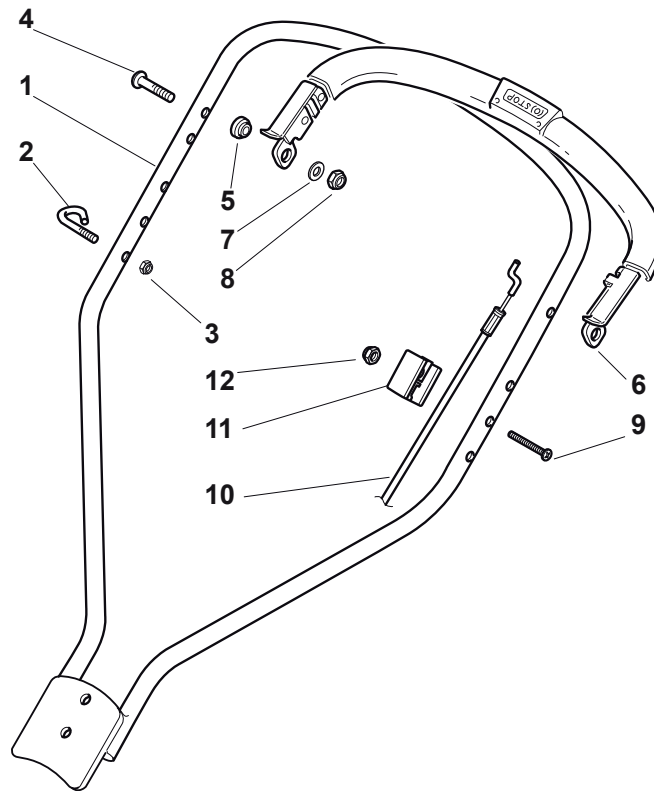

Utgåva Issue 3 - 2015		Reglage, övre Handle, Upper Part			
Pos. Fig.	Antal Quantity	Art nr Part No	Benämning	Description	Anmärkning Notes
1	1	381006371/0	Handtag, övre kpl	Handle, Upper Part Grey	Grey
2	1	122430314/0	Fjäder	Starting Rope Guide Spring	
3	1	112154510/0	Mutter	Nut	
4	2	112727784/0	Skruv	Screw	
5	2	122671660/1	Bricka	Washer	
6	1	381003318/1	Reglagebygel	Lever, Engine Brake	
7	2	112523040/0	Bricka	Washer	
8	2	112154510/0	Mutter	Nut	
9	1	112727784/0	Skruv	Screw	
10	1	181000769/1	Motorbromswire	Cable, Thread Engine Brake	Honda Engine
11	1	322551639/0	Plat	Fixed Plate	
12	1	112154510/0	Mutter	Nut