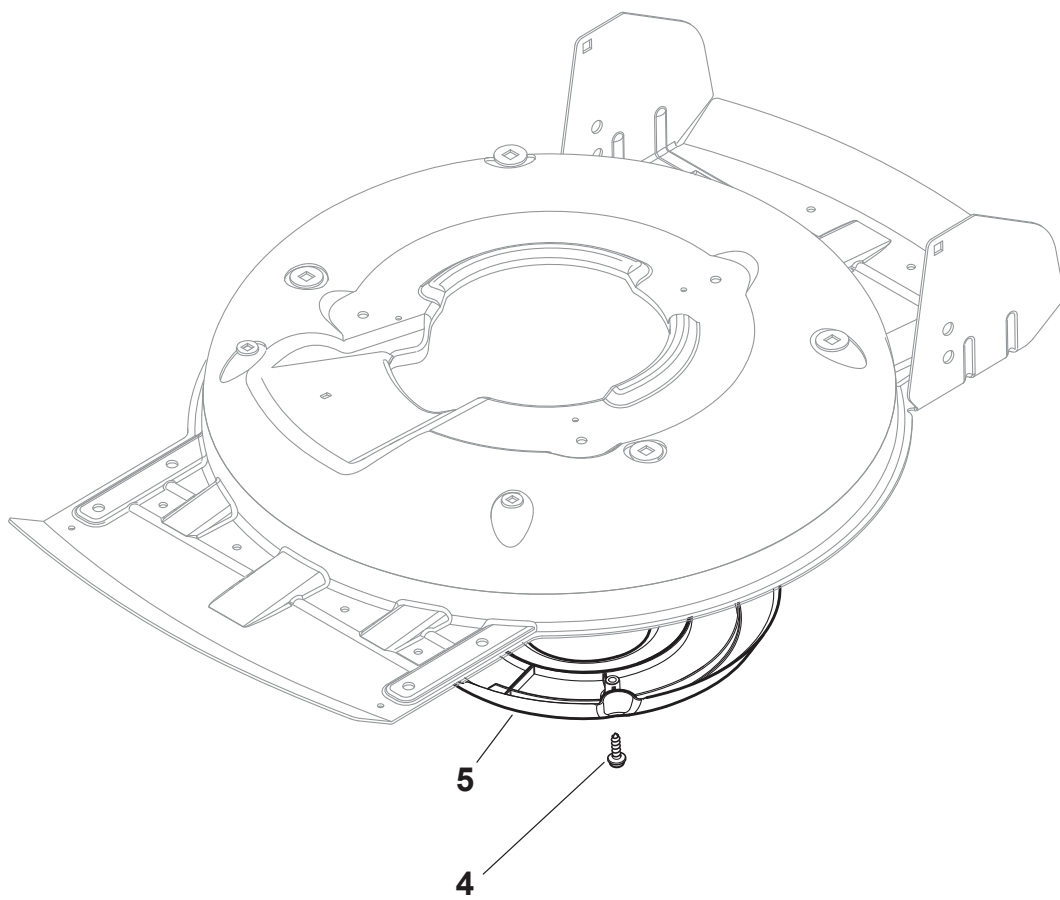

Reservdelskatalog Parts Catalogue

MULTICLIP PRO 50 SVAN

291501138/S14 - Season 2015

- Use GLOBAL GARDEN PRODUCT Genuine Spare Parts specified in the parts list for repair and/or replacement.
 - The contents described in the parts list may change due to improvement.
 - The drawings of the spare parts are only indicative and might not represent the part in question exactly.
 - The indications "right" - "left" - "front" - "rear" refer to the position of the operator when using the machine.
- When placing orders of parts for repair and/or replacement, make sure that the illustrated parts list is the one applying to the machine's year of manufacture, as shown on the identification plate attached to the machine.

www.stiga.com

Utgåva Issue 3 - 2015		Kapa och höjdställning Deck And Height Adjusting			
Pos. Fig.	Antal Quantity	Art nr Part No	Benämning	Description	Anmärkning Notes
1	1	381004735/0	Chassi-gra	Grey Deck	
2	1	122600093/0	Hjulskydd	Left Wheel Protection	
3	1	381302863/0	Axel, Framhjul	Axle, Front Wheels	
4	1	322033397/0	Hjulaxel-fram	Front Wheel Axle	
5	2	122020050/0	Lasbricka	Ring	
6	1	122600092/0	Stänkskärm	Right Wheel Protection	
12	4	112791011/0	Skruv	Screw	
13	1	381545105/0	Plat	Left Plate	
14	4	112154510/0	Mutter	Nut	
15	1	381545104/0	Plat	Right Plate	
16	1	381302861/1	Hjulaxel-bakre	Axle, Rear Wheels	
17	2	112789000/0	Skruv	Screw	
18	1	381003323/0	Höjdställningsspak	Lever, Height Adjustment	
19	2	112154330/0	Mutter	Nut	
20	1	112293200/0	Mutter	Nut	
21	1	322399812/0	Knopp	Knob	
22	2	112735661/0	Skruv	Screw	
23	2	322551529/0	Hjulrensare	Wheels Cleaning Plate	
24	2	112521330/0	Bricka	Washer	
25	1	122033329/0	Höjdställn.stang	Rod, Height Adjustment	
26	2	112604899/0	Starlock P6704 8 Fz	Crown Fastener	
27	1	122446184/0	Fjäder	Spring	