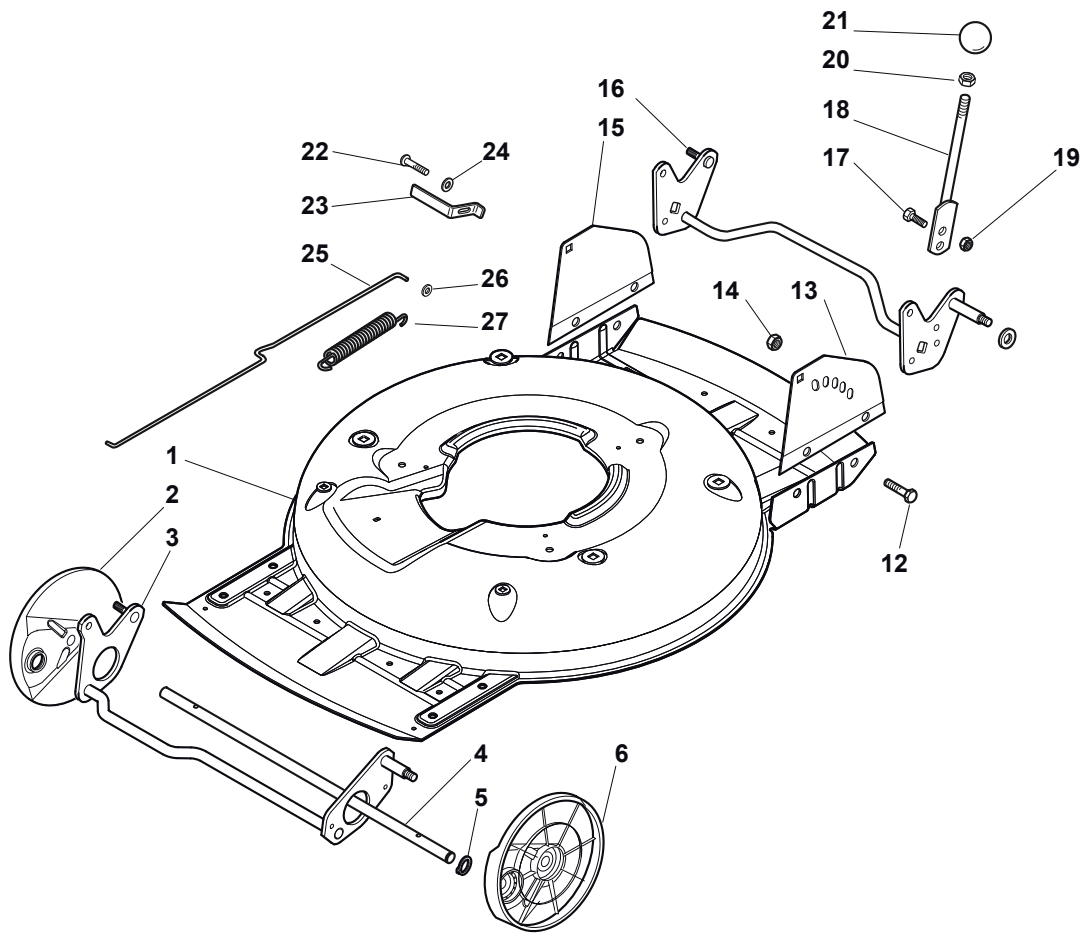

Reservdelskatalog Parts Catalogue

MULTICLIP PRO 50 SVAN

291501138/S14 - Season 2015

- Use GLOBAL GARDEN PRODUCT Genuine Spare Parts specified in the parts list for repair and/or replacement.
 - The contents described in the parts list may change due to improvement.
 - The drawings of the spare parts are only indicative and might not represent the part in question exactly.
 - The indications "right" - "left" - "front" - "rear" refer to the position of the operator when using the machine.
- When placing orders of parts for repair and/or replacement, make sure that the illustrated parts list is the one applying to the machine's year of manufacture, as shown on the identification plate attached to the machine.

www.stiga.com

Utgåva Issue 3 - 2015		Kapa och höjdställning Deck And Height Adjusting			
Pos. Fig.	Antal Quantity	Art nr Part No	Benämning	Description	Anmärkning Notes
1	1	381004735/0	Chassi-gra	Grey Deck	
2	1	122600093/0	Hjulskydd	Left Wheel Protection	
3	1	381302863/0	Axel, Framhjul	Axle, Front Wheels	
4	1	322033397/0	Hjulaxel-fram	Front Wheel Axle	
5	2	122020050/0	Lasbricka	Ring	
6	1	122600092/0	Stänkskärm	Right Wheel Protection	
12	4	112791011/0	Skruv	Screw	
13	1	381545105/0	Plat	Left Plate	
14	4	112154510/0	Mutter	Nut	
15	1	381545104/0	Plat	Right Plate	
16	1	381302861/1	Hjulaxel-bakre	Axle, Rear Wheels	
17	2	112789000/0	Skruv	Screw	
18	1	381003323/0	Höjdställningsspak	Lever, Height Adjustment	
19	2	112154330/0	Mutter	Nut	
20	1	112293200/0	Mutter	Nut	
21	1	322399812/0	Knopp	Knob	
22	2	112735661/0	Skruv	Screw	
23	2	322551529/0	Hjulrensare	Wheels Cleaning Plate	
24	2	112521330/0	Bricka	Washer	
25	1	122033329/0	Höjdställn.stang	Rod, Height Adjustment	
26	2	112604899/0	Starlock P6704 8 Fz	Crown Fastener	
27	1	122446184/0	Fjäder	Spring	