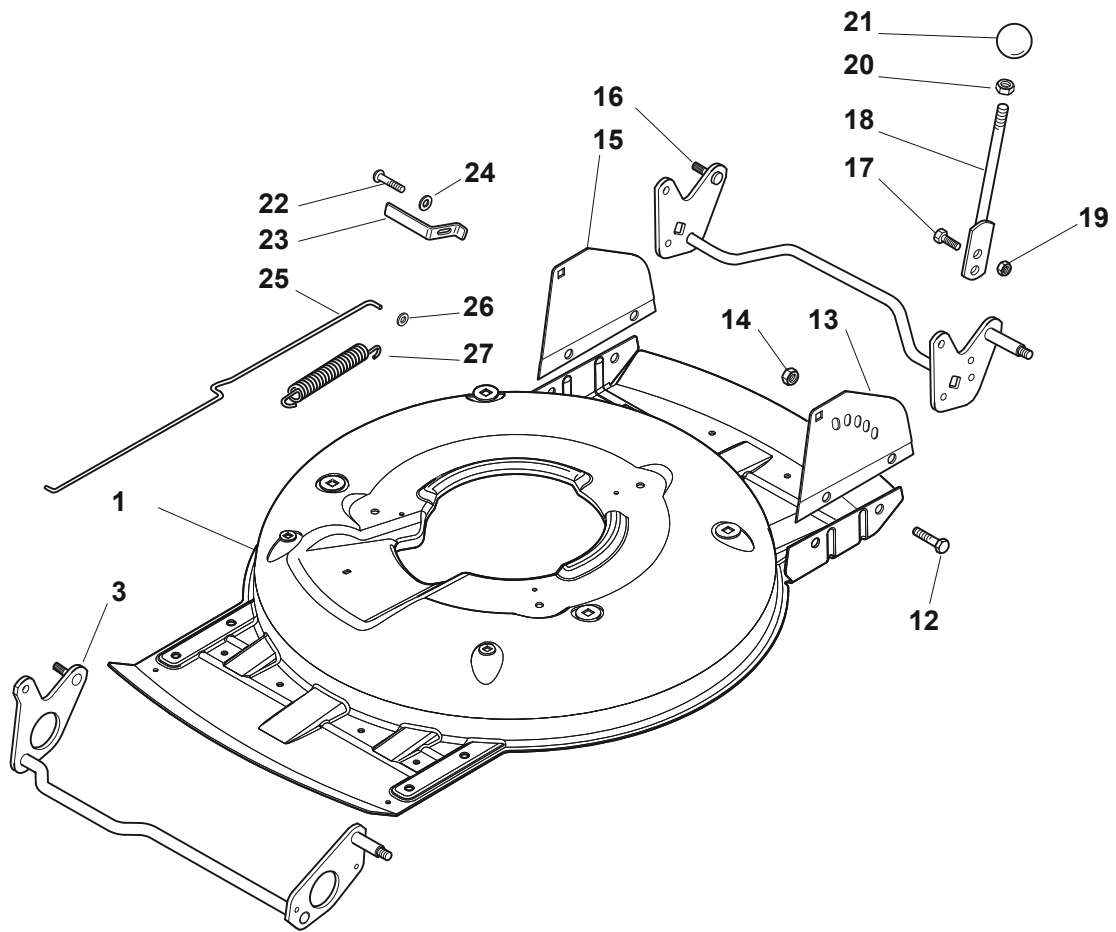

# **MULTICLIP PLUS 50 SE B Anniver**

**291502628/S14 - Season 2015**

- Use GLOBAL GARDEN PRODUCT Genuine Spare Parts specified in the parts list for repair and/or replacement.
  - The contents described in the parts list may change due to improvement.
  - The drawings of the spare parts are only indicative and might not represent the part in question exactly.
  - The indications "right" - "left" - "front" - "rear" refer to the position of the operator when using the machine.
- When placing orders of parts for repair and/or replacement, make sure that the illustrated parts list is the one applying to the machine's year of manufacture, as shown on the identification plate attached to the machine.

[www.stiga.com](http://www.stiga.com)

Utgåva Issue 3 - 2015		Kapa och höjdställning Deck And Height Adjusting			
Pos. Fig.	Antal Quantity	Art nr Part No	Benämning	Description	Anmärkning Notes
1	1	381004735/0	Chassi-gra	Grey Deck	
3	1	381302863/0	Axel, Framhjul	Axle, Front Wheels	
12	4	112791011/0	Skruv	Screw	
13	1	381545105/0	Plat	Left Plate	
14	4	112154510/0	Mutter	Nut	
15	1	381545104/0	Plat	Right Plate	
16	1	381302861/1	Hjulaxel-bakre	Axle, Rear Wheels	
17	2	112789000/0	Skruv	Screw	
18	1	381003323/0	Höjdställningsspak	Lever, Height Adjustment	
19	2	112154330/0	Mutter	Nut	
20	1	112293200/0	Mutter	Nut	
21	1	322399812/0	Knopp	Knob	
22	2	112735661/0	Skruv	Screw	
23	2	322551529/0	Hjulrensare	Wheels Cleaning Plate	
24	2	112521330/0	Bricka	Washer	
25	1	122033329/0	Höjdställn.stang	Rod, Height Adjustment	
26	2	112604899/0	Starlock	Crown Fastener	
27	1	122446184/0	Fjäder	Spring	