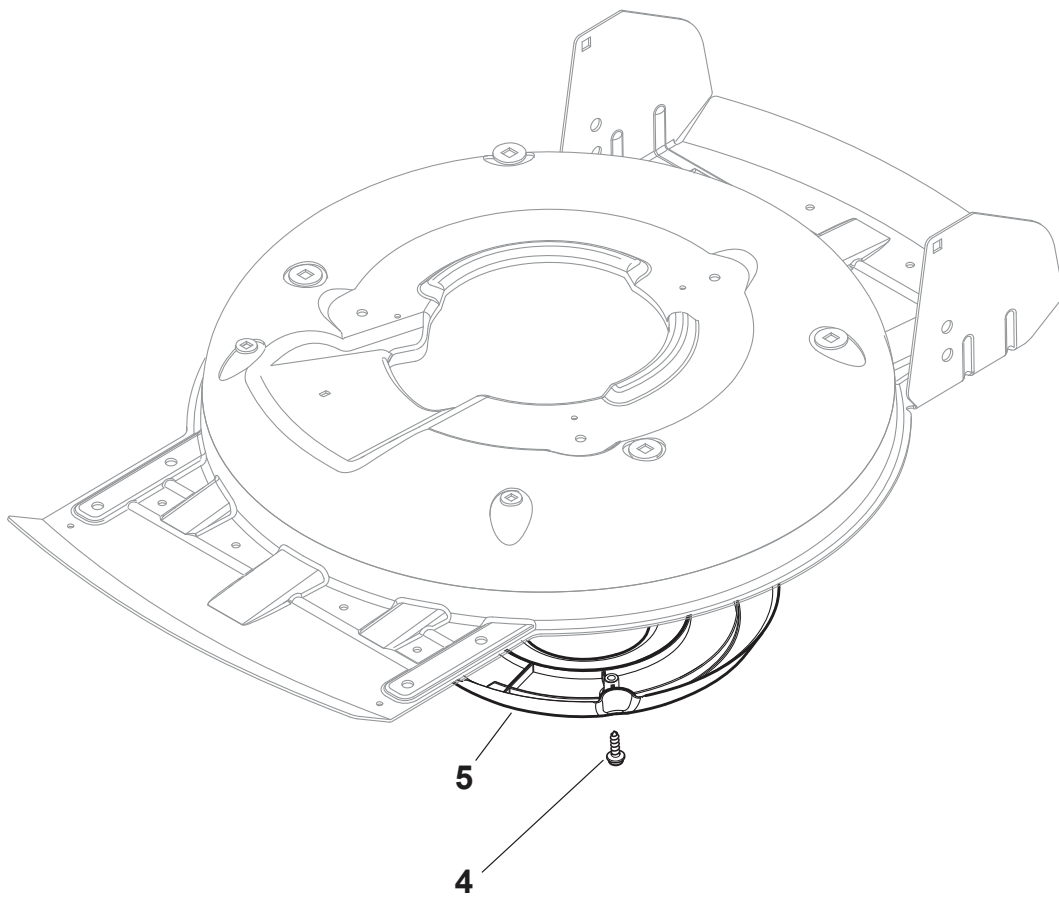

Utgåva Issue 3 - 2015		Remskydd Protection, Belt			
Pos. Fig.	Antal Quantity	Art nr Part No	Benämning	Description	Anmärkning Notes
4	3	112728530/0	Skruv	Screw	
5	1	322060220/0	Remskydd	Belt Protection