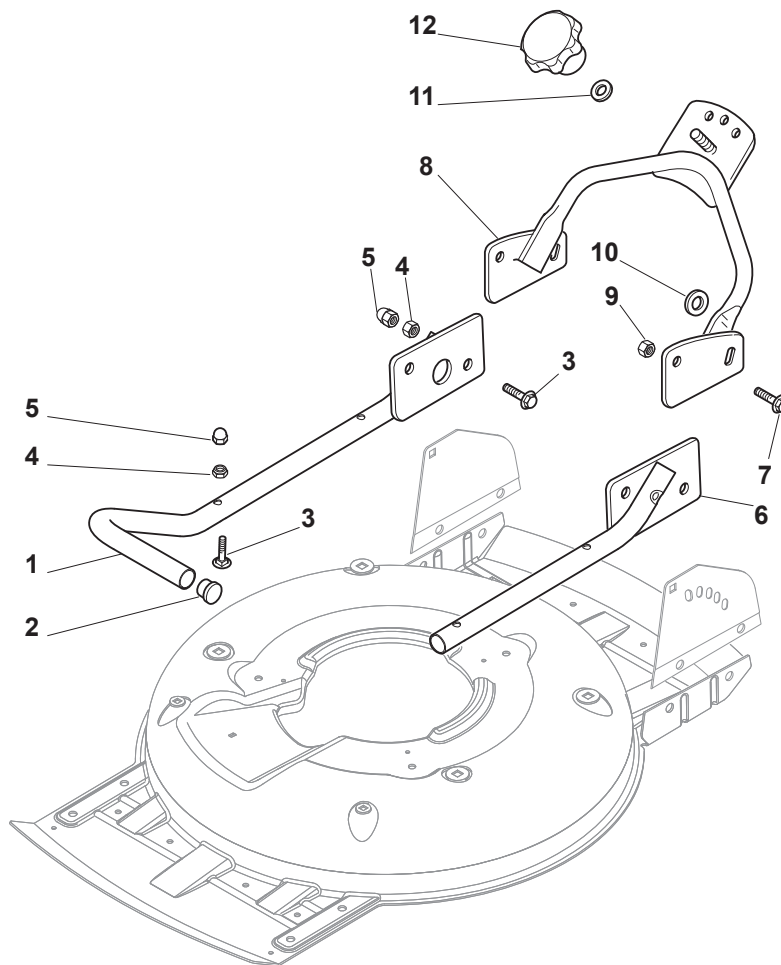

Utgåva Issue 3 - 2015		Reglage, nedre Handle, Lower Part			
Pos. Fig.	Antal Quantity	Art nr Part No	Benämning	Description	Anmärkning Notes
1	1	381006385/0	Styre-underdel, hö	Handle Lower Part	
2	4	118566114/0	Plugg	Cap	
3	6	112819100/0	Skruv	Screw	
4	6	112155000/0	Mutter	Nut	
5	6	118203854/0	Skruv	Screw	
6	1	381006387/0	Styre-underdel, vä	Grey Left Handle Lower Part Ass.Y	
7	4	112793102/0	Skruv	Screw	
8	1	381006361/1	Handtag Nedre Kpl Mc/Mcs	Handle, Middle Part Yellow	
8	1	381006365/1	Däck Nedre Kpl. Svart	Handle, Middle Part Black	
8	1	381006369/0	Däck Nedre Kpl. Gra	Handle, Middle Part Grey	
9	4	112155000/0	Mutter	Nut	
10	2	112523060/0	Bricka	Washer	
11	1	112523080/0	Bricka	Washer	
12	1	322399813/0	Knopp	Knob