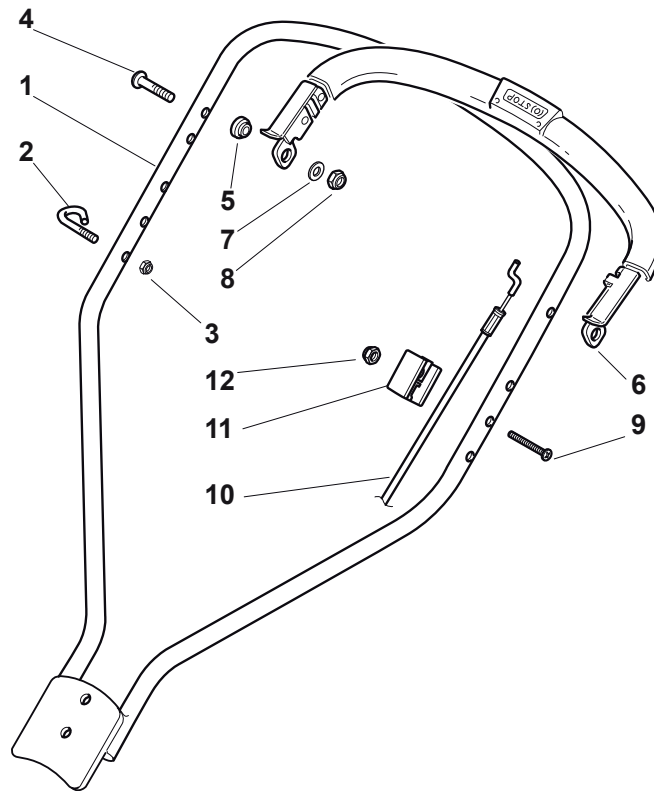

Utgåva Issue 3 - 2015		Reglage, övre Handle, Upper Part			
Pos. Fig.	Antal Quantity	Art nr Part No	Benämning	Description	Anmärkning Notes
1	1	381006371/0	Handtag, övre kpl	Handle, Upper Part Grey	Grey
2	1	122430314/0	Fjäder	Starting Rope Guide Spring	
3	1	112154510/0	Mutter	Nut	
4	2	112727784/0	Skruv	Screw	
5	2	122671660/1	Bricka	Washer	
6	1	381003318/1	Reglagebygel	Lever, Engine Brake	
7	2	112523040/0	Bricka	Washer	
8	2	112154510/0	Mutter	Nut	
9	1	112727784/0	Skruv	Screw	
10	1	181000618/0	Motorbromswire	Cable, Thread Engine Brake	GGP Engine
11	1	322551639/0	Plat	Fixed Plate	
12	1	112154510/0	Mutter	Nut