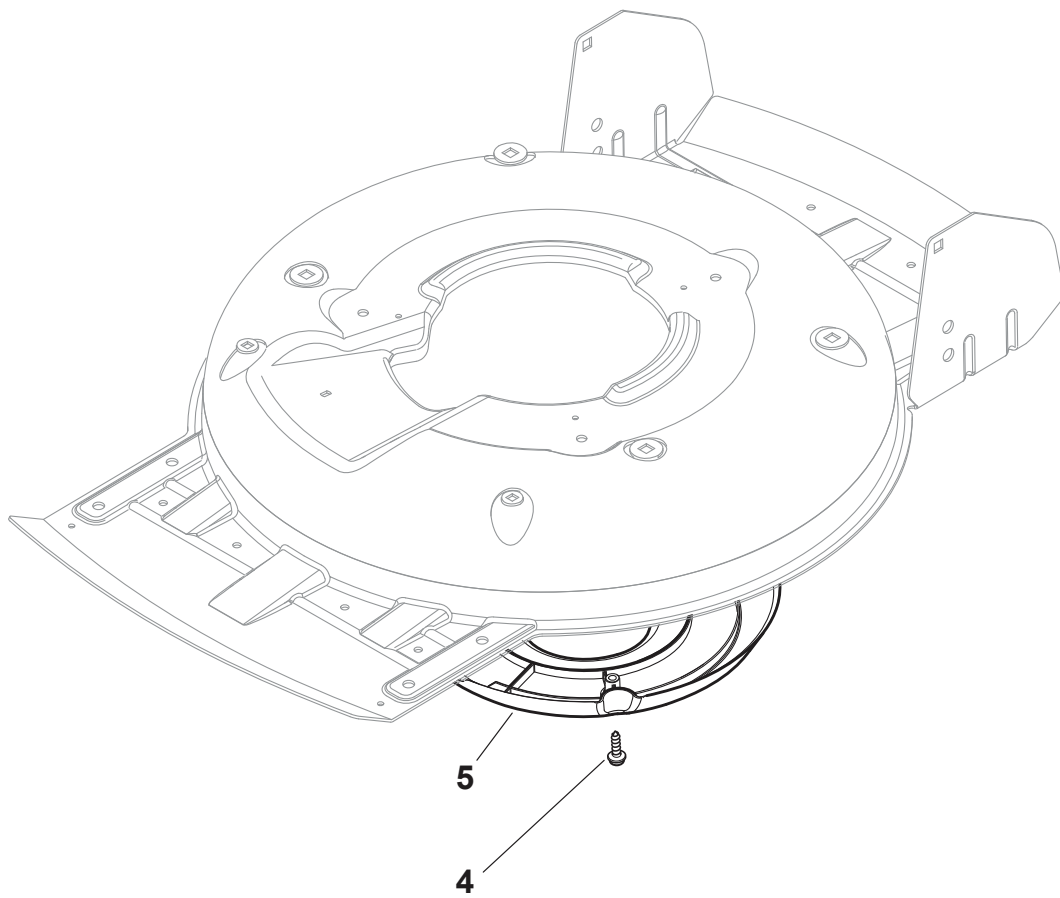

Reservdelskatalog Parts Catalogue

MULTICLIP PLUS 50

291501248/S14 - Season 2015

- Use GLOBAL GARDEN PRODUCT Genuine Spare Parts specified in the parts list for repair and/or replacement.
 - The contents described in the parts list may change due to improvement.
 - The drawings of the spare parts are only indicative and might not represent the part in question exactly.
 - The indications "right" - "left" - "front" - "rear" refer to the position of the operator when using the machine.
- When placing orders of parts for repair and/or replacement, make sure that the illustrated parts list is the one applying to the machine's year of manufacture, as shown on the identification plate attached to the machine.

www.stiga.com

Utgåva Issue 3 - 2015		Kapa och höjdställning Deck And Height Adjusting			
Pos. Fig.	Antal Quantity	Art nr Part No	Benämning	Description	Anmärkning Notes
1	1	381004735/0	Chassi-gra	Grey Deck	
2	1	122600093/0	Hjulskydd	Left Wheel Protection	
3	1	381302863/0	Axel, Framhjul	Axle, Front Wheels	
4	1	322033397/0	Hjulaxel-fram	Front Wheel Axle	
5	2	122020050/0	Lasbricka	Ring	
6	1	122600092/0	Stänkskärm	Right Wheel Protection	
12	4	112791011/0	Skruv	Screw	
13	1	381545105/0	Plat	Left Plate	
14	4	112154510/0	Mutter	Nut	
15	1	381545104/0	Plat	Right Plate	
16	1	381302861/1	Hjulaxel-bakre	Axle, Rear Wheels	
17	2	112789000/0	Skruv	Screw	
18	1	381003323/0	Höjdställningsspak	Lever, Height Adjustment	
19	2	112154330/0	Mutter	Nut	
20	1	112293200/0	Mutter	Nut	
21	1	322399812/0	Knopp	Knob	
22	2	112735661/0	Skruv	Screw	
23	2	322551529/0	Hjulrensare	Wheels Cleaning Plate	
24	2	112521330/0	Bricka	Washer	
25	1	122033329/0	Höjdställn.stang	Rod, Height Adjustment	
26	2	112604899/0	Starlock	Crown Fastener	
27	1	122446184/0	Fjäder	Spring	