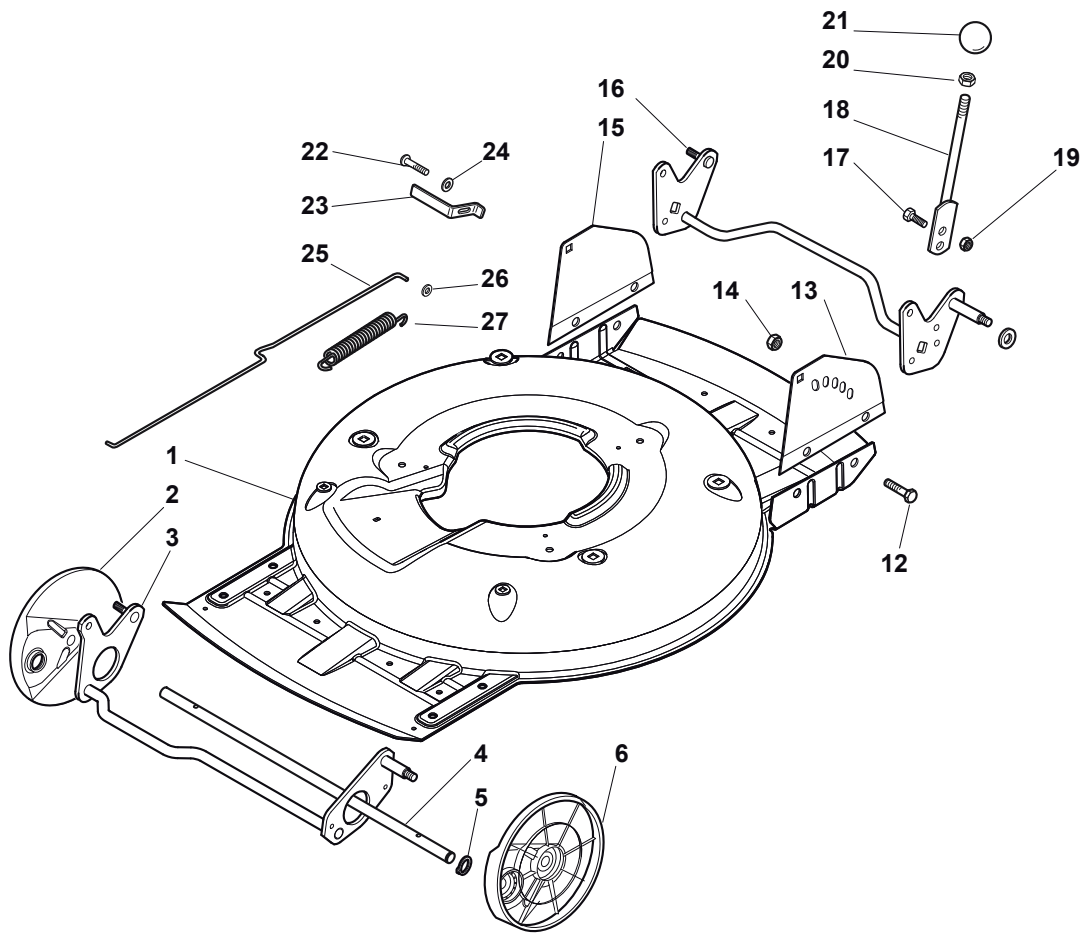

Reservdelskatalog Parts Catalogue

MULTICLIP PLUS 50

291501248/S14 - Season 2015

- Use GLOBAL GARDEN PRODUCT Genuine Spare Parts specified in the parts list for repair and/or replacement.
 - The contents described in the parts list may change due to improvement.
 - The drawings of the spare parts are only indicative and might not represent the part in question exactly.
 - The indications "right" - "left" - "front" - "rear" refer to the position of the operator when using the machine.
- When placing orders of parts for repair and/or replacement, make sure that the illustrated parts list is the one applying to the machine's year of manufacture, as shown on the identification plate attached to the machine.

www.stiga.com

Utgåva Issue 3 - 2015		Kapa och höjdställning Deck And Height Adjusting			
Pos. Fig.	Antal Quantity	Art nr Part No	Benämning	Description	Anmärkning Notes
1	1	381004735/0	Chassi-gra	Grey Deck	
2	1	122600093/0	Hjulskydd	Left Wheel Protection	
3	1	381302863/0	Axel, Framhjul	Axle, Front Wheels	
4	1	322033397/0	Hjulaxel-fram	Front Wheel Axle	
5	2	122020050/0	Lasbricka	Ring	
6	1	122600092/0	Stänkskärm	Right Wheel Protection	
12	4	112791011/0	Skruv	Screw	
13	1	381545105/0	Plat	Left Plate	
14	4	112154510/0	Mutter	Nut	
15	1	381545104/0	Plat	Right Plate	
16	1	381302861/1	Hjulaxel-bakre	Axle, Rear Wheels	
17	2	112789000/0	Skruv	Screw	
18	1	381003323/0	Höjdställningsspak	Lever, Height Adjustment	
19	2	112154330/0	Mutter	Nut	
20	1	112293200/0	Mutter	Nut	
21	1	322399812/0	Knopp	Knob	
22	2	112735661/0	Skruv	Screw	
23	2	322551529/0	Hjulrensare	Wheels Cleaning Plate	
24	2	112521330/0	Bricka	Washer	
25	1	122033329/0	Höjdställn.stang	Rod, Height Adjustment	
26	2	112604899/0	Starlock	Crown Fastener	
27	1	122446184/0	Fjäder	Spring	