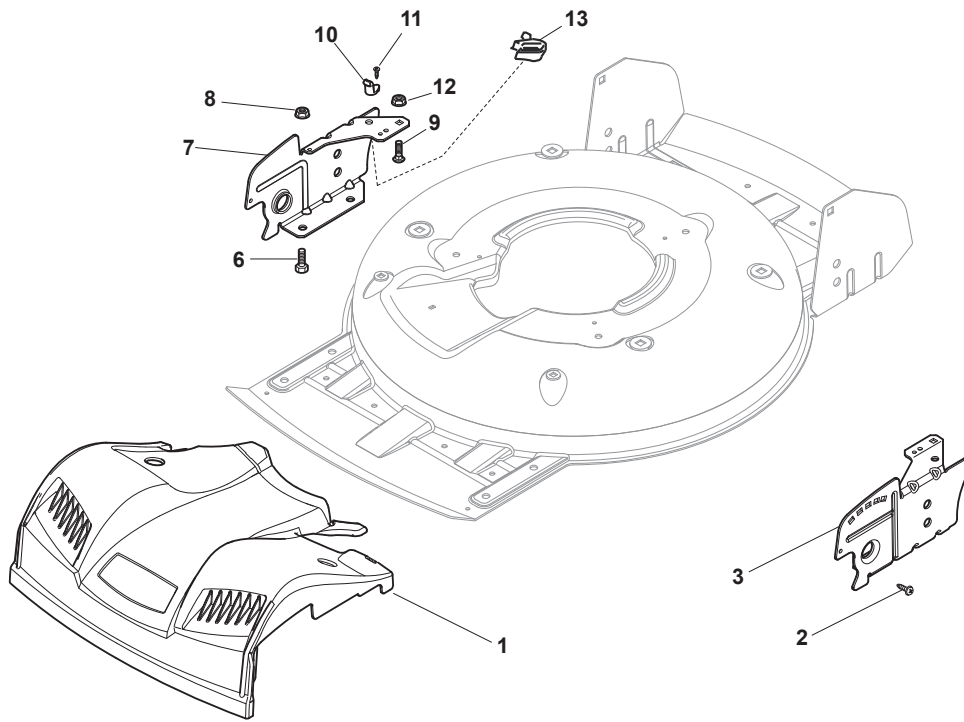

Utgåva Issue 3 - 2015		Mask			
Pos. Fig.	Antal Quantity	Art nr Part No	Benämning	Description	Anmärkning Notes
1	1	322226197/0	Front Gra Ncs S8000-N	Mask, Grey	
2	2	112728450/0	Skruv	Screw	
3	1	322778421/0	Fäste-vä	Left Bracket	
6	4	112792611/0	Skruv	Screw	
7	1	322778419/0	Fäste-hö	Right Bracket	
8	4	112293201/0	Mutter	Nut	
9	2	112815200/0	Skruv	Screw	
10	2	322020400/0	Kabalfäste	Fairlead	
11	2	112728523/0	Skruv	Screw	
12	2	112292102/0	Mutter	Nut	
13	1	133320506/0	Kabalfäste	Fairlead