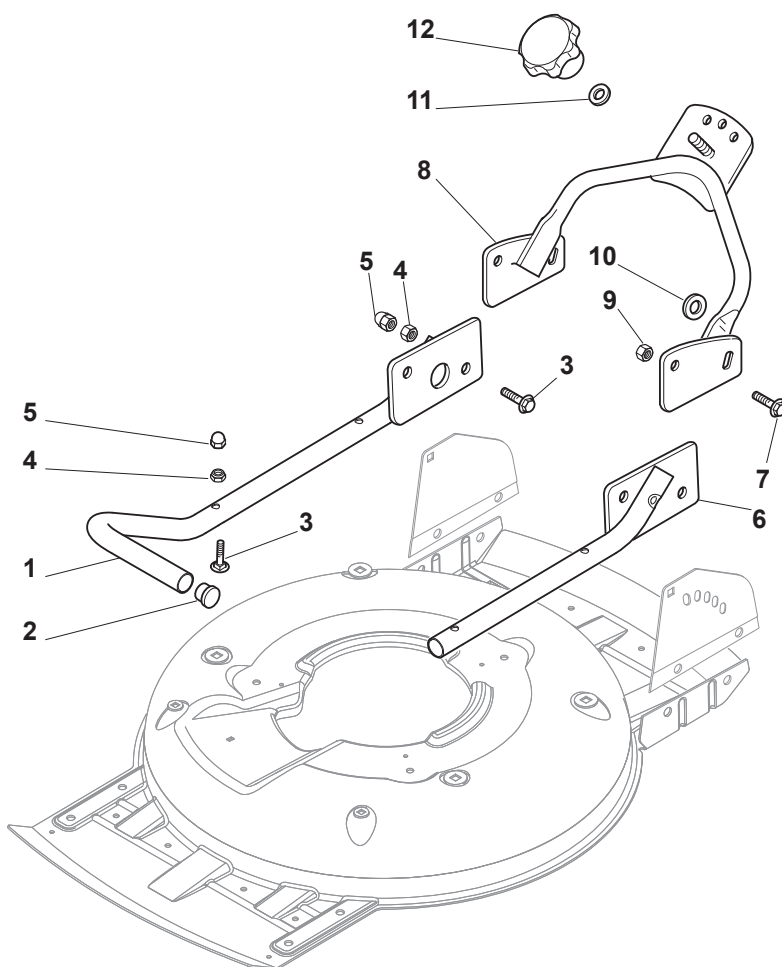

Utgåva Issue 3 - 2015		Reglage, nedre Handle, Lower Part			
Pos. Fig.	Antal Quantity	Art nr Part No	Benämning	Description	Anmärkning Notes
1	1	381006385/0	Styre-underdel, hö	Handle Lower Part	
2	4	118566114/0	Plugg	Cap	
3	6	112819100/0	Skruv	Screw	
4	6	112155000/0	Mutter	Nut	
5	6	118203854/0	Skruv	Screw	
6	1	381006387/0	Styre-underdel, vä	Grey Left Handle Lower Part Ass.Y	
7	4	112793102/0	Skruv	Screw	
8	1	381006361/1	Handtag Nedre Kpl Mc/Mcs	Handle, Middle Part Yellow	
8	1	381006365/1	Däck Nedre Kpl. Svart	Handle, Middle Part Black	
8	1	381006369/0	Däck Nedre Kpl. Gra	Handle, Middle Part Grey	
9	4	112155000/0	Mutter	Nut	
10	2	112523060/0	Bricka	Washer	
11	1	112523080/0	Bricka	Washer	
12	1	322399813/0	Knopp	Knob