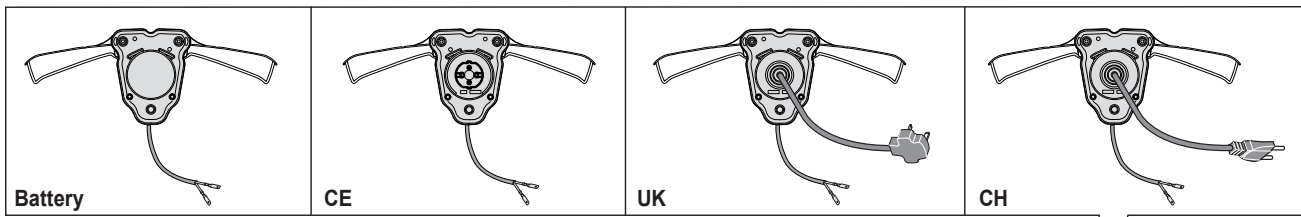

Utgåva Issue 3 - 2015		Reglage, övre Handle, Upper Part			
Pos. Fig.	Antal Quantity	Art nr Part No	Benämning	Description	Anmärkning Notes
11	2	322246102/0	Handtag Länk	Handle Joint	
13	2	322745055/0	Lock för Handtag gra, Höger Side	Right Joint	
15	1	322745056/0	Vänstergra Lock för Handtag	Left Joint	
1	1	322291070/0	Handtagshalva, övre brytare	Upper Half Handgrip Switch	
2	1	381600524/1	Manöverdosa	Dead Hand Switch	Battery Plugg Yellow
3	1	322291071/0	Handtagshalva, undre brytare	Lower Half Handgrip Switch	
4	11	112728713/0	Skruv	Screw	
5	1	381007515/0	Handtag	Handle Lower Part	
6	1	122192000/1	Kabelhallare	Clamp	
7	4	112523050/0	Bricka	Washer	
8	4	122524352/0	Stift	Pin	
9	4	322319519/0	Handtag	Fixing Lever Handle	Yellow
10	2	122943016/0	Skruv	Screw	
12	2	122430210/0	Fjäder	Bearing	
14	5	112728714/0	Skruv	Screw	
16	2	122943017/0	Skruv	Screw	
18	2	118566112/0	Plugg	Push Road	
19	2	381007513/0	Handtag-Övre	Handle Lower Part	
20	1	381007514/0	Handtag Rh överdel	Right Handle, Lower Part	
21	1	112521320/0	Bricka	Washer