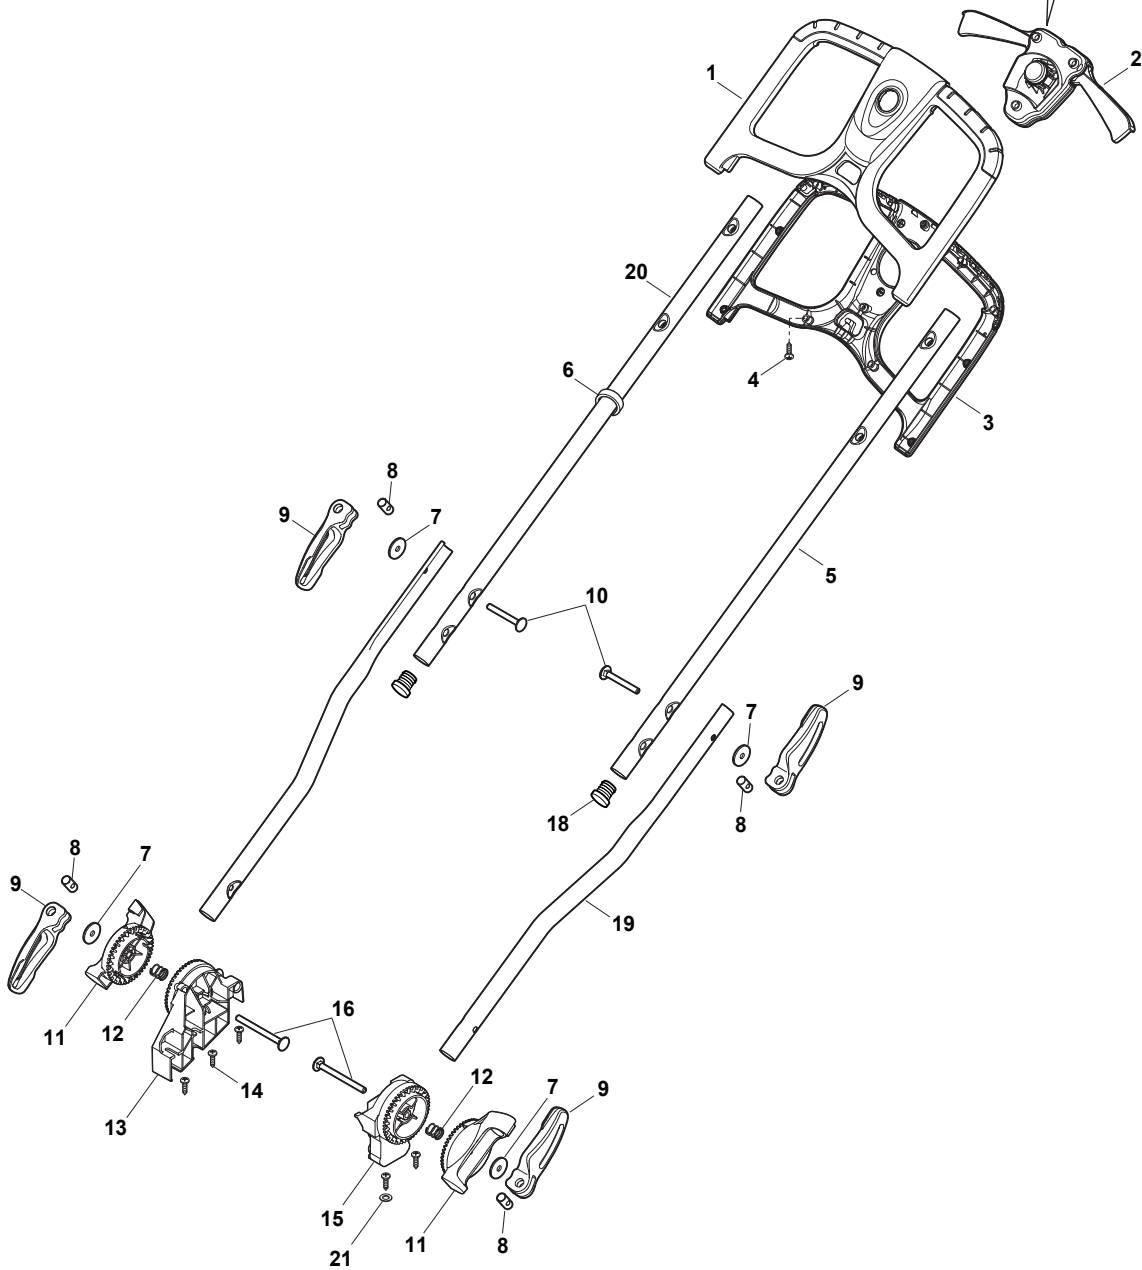

Utgåva Issue 3 - 2015		Reglage, övre Handle, Upper Part			
Pos. Fig.	Antal Quantity	Art nr Part No	Benämning	Description	Anmärkning Notes
11	2	322246102/0	Handtag Länk	Handle Joint	
13	2	322745055/0	Lock för Handtag gra, Höger Side	Right Joint	
15	1	322745056/0	Vänstergra Lock för Handtag	Left Joint	
1	1	322291070/0	Handtagshalva, övre brytare	Upper Half Handgrip Switch	
2	1	381600524/1	Manöverdosa	Dead Hand Switch	Battery Plugg Yellow
3	1	322291071/0	Handtagshalva, undre brytare	Lower Half Handgrip Switch	
4	11	112728713/0	Skruv	Screw	
5	1	381007515/0	Handtag	Handle Lower Part	
6	1	122192000/1	Kabelhallare	Clamp	
7	4	112523050/0	Bricka	Washer	
8	4	122524352/0	Stift	Pin	
9	4	322319519/0	Handtag	Fixing Lever Handle	Yellow
10	2	122943016/0	Skruv	Screw	
12	2	122430210/0	Fjäder	Bearing	
14	5	112728714/0	Skruv	Screw	
16	2	122943017/0	Skruv	Screw	
18	2	118566112/0	Plugg	Push Road	
19	2	381007513/0	Handtag-Övre	Handle Lower Part	
20	1	381007514/0	Handtag Rh överdel	Right Handle, Lower Part	
21	1	112521320/0	Bricka	Washer