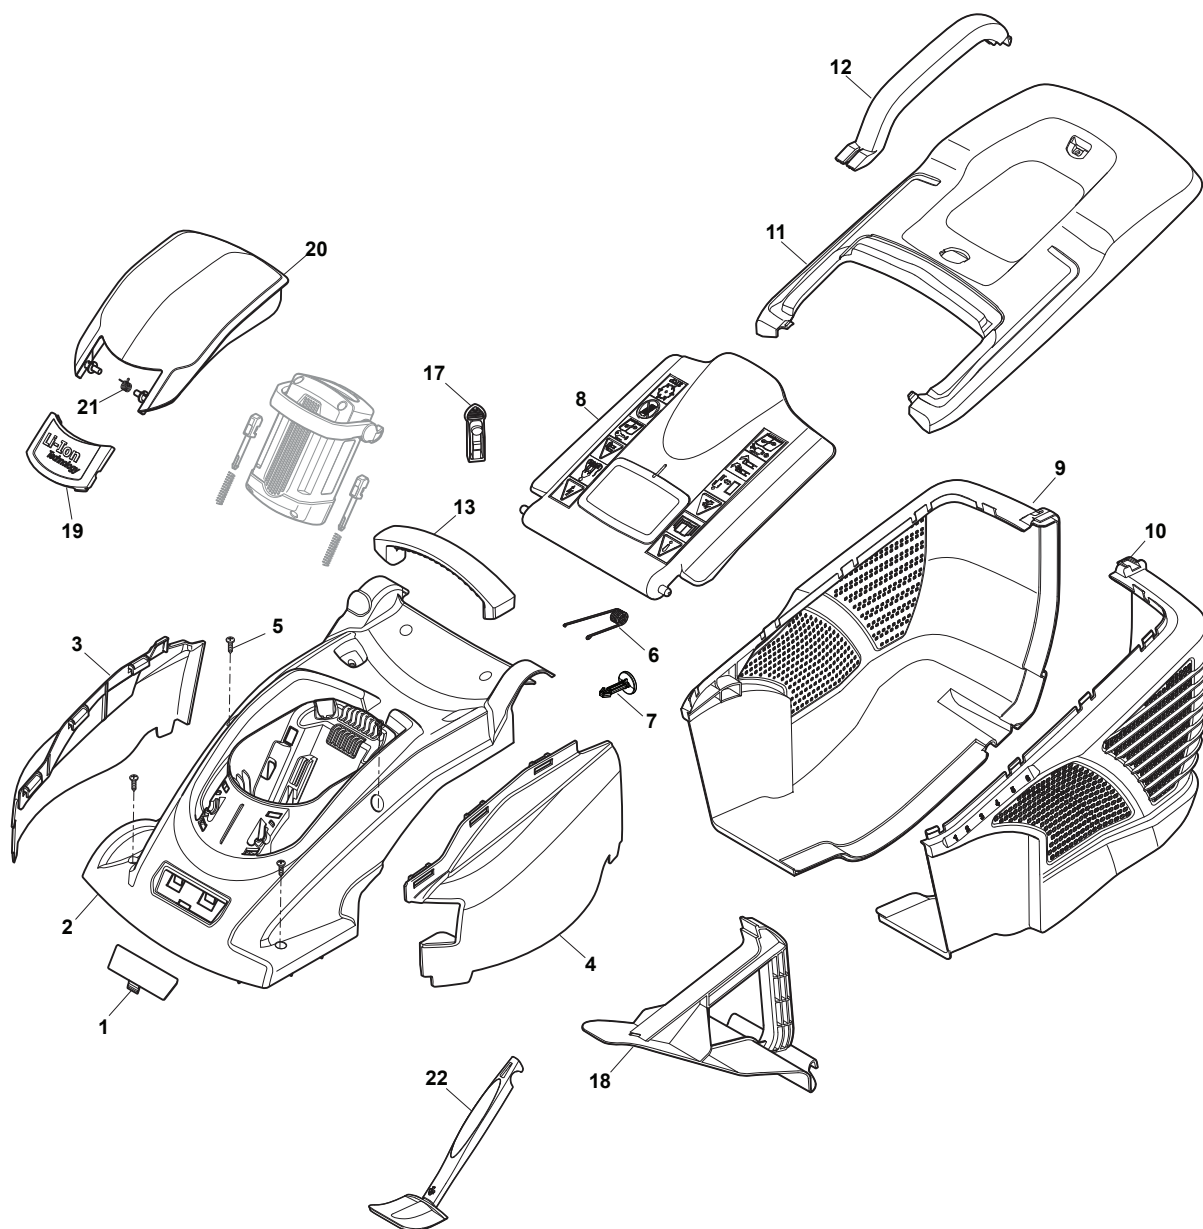

# **COMBI 40 AE**

**294383068/S15 - Season 2015**

- Use GLOBAL GARDEN PRODUCT Genuine Spare Parts specified in the parts list for repair and/or replacement.
  - The contents described in the parts list may change due to improvement.
  - The drawings of the spare parts are only indicative and might not represent the part in question exactly.
  - The indications "right" - "left" - "front" - "rear" refer to the position of the operator when using the machine.
- When placing orders of parts for repair and/or replacement, make sure that the illustrated parts list is the one applying to the machine's year of manufacture, as shown on the identification plate attached to the machine.

[www.stiga.com](http://www.stiga.com)

Utgåva Issue 3 - 2015		Kapa och höjdställning		Deck And Height Adjusting	
Pos. Fig.	Antal Quantity	Art nr Part No	Benämning	Description	Anmärkning Notes
1	1	322066783/0	Chassi gra	Deck STIGA Grey	
2	1	322785450/0	Hjulhallare	Support, Wheel	
12	1	322869690/0	Höjdstycketsstag	Rod, Height Adjustment	
15	1	322785438/0	Hjulhallare	Support, Wheel	
18	1	322785449/0	Hjulhallare	Support, Wheel	
3	2	322686105/0	Hjul	Wheel	
4	2	322110684/0	Navkapsel-gra	Hub Cap Grey	
5	4	112604903/0	Bricka	Washer	
6	1	122033425/0	Hjulaxel-bakre	Rear Wheel Axle	
7	2	322545142/0	Plat	Plate	
8	8	112728714/0	Skruv	Screw	
9	1	322785414/1	Höjdställningsspak	Lever, Height Adjustment	
10	1	322524354/0	Stift	Pin	
11	1	122446195/0	Fjäder	Spring	
13	2	322785415/0	Plat	Plate	
14	1	122033424/0	Hjulaxel-bakre	Rear Wheel Axle	
16	2	322686104/0	Hjul	Wheel	
17	2	322110683/0	Navkapsel-Gra	Hub Cap Grey	