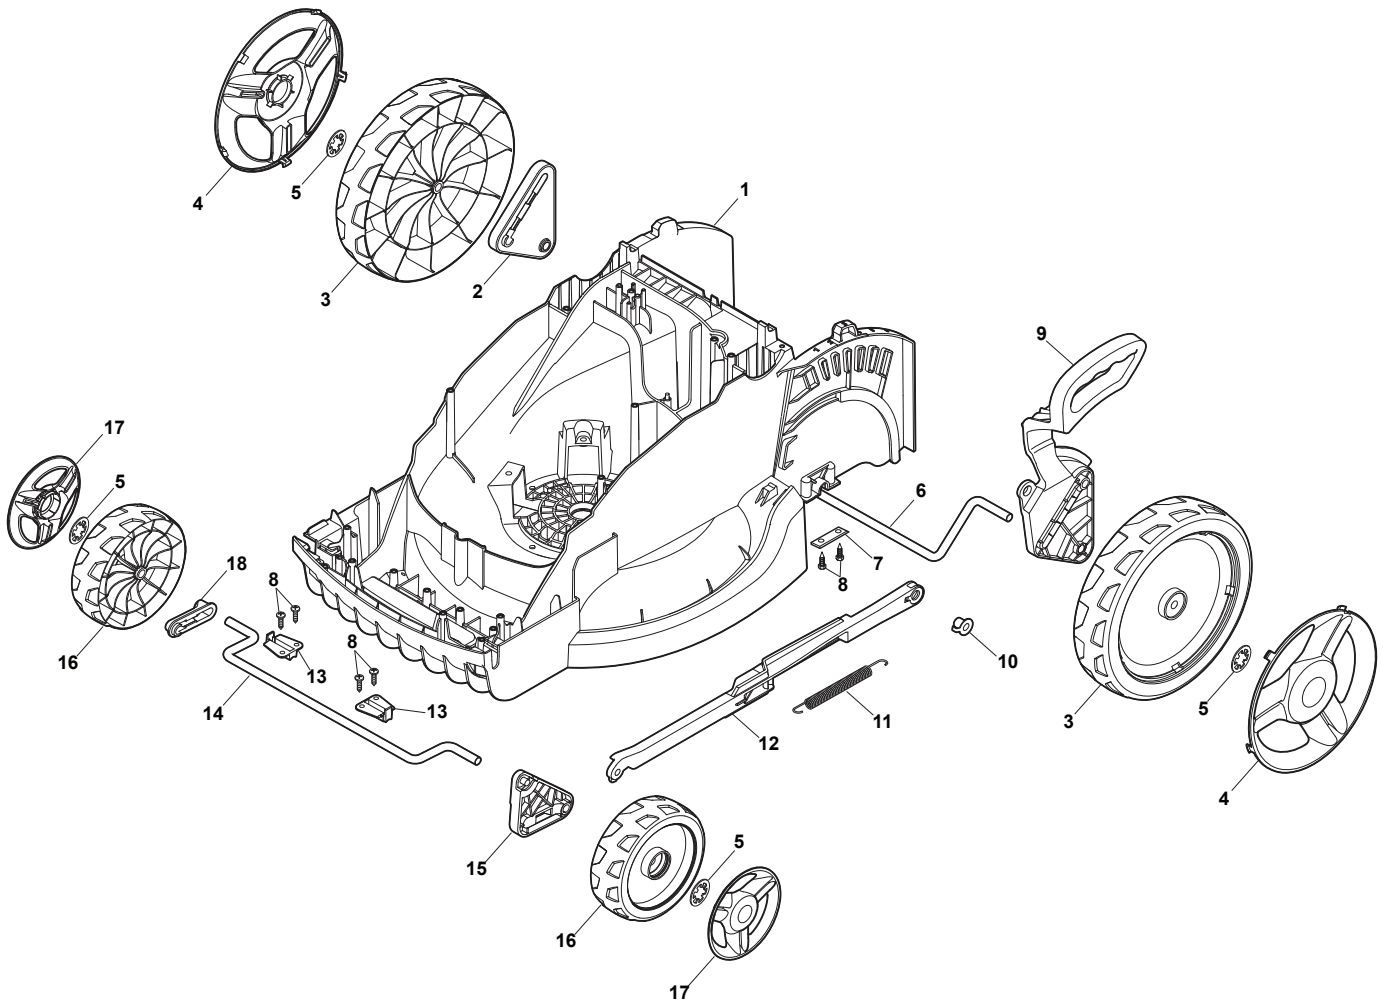

# **COMBI 40 AE**

**294383068/S15 - Season 2015**

- Use GLOBAL GARDEN PRODUCT Genuine Spare Parts specified in the parts list for repair and/or replacement.
  - The contents described in the parts list may change due to improvement.
  - The drawings of the spare parts are only indicative and might not represent the part in question exactly.
  - The indications "right" - "left" - "front" - "rear" refer to the position of the operator when using the machine.
- When placing orders of parts for repair and/or replacement, make sure that the illustrated parts list is the one applying to the machine's year of manufacture, as shown on the identification plate attached to the machine.

[www.stiga.com](http://www.stiga.com)

Utgåva Issue 3 - 2015		Kapa och höjdställning		Deck And Height Adjusting	
Pos. Fig.	Antal Quantity	Art nr Part No	Benämning	Description	Anmärkning Notes
1	1	322066783/0	Chassi gra	Deck STIGA Grey	
2	1	322785450/0	Hjulhallare	Support, Wheel	
12	1	322869690/0	Höjdstycketsstag	Rod, Height Adjustment	
15	1	322785438/0	Hjulhallare	Support, Wheel	
18	1	322785449/0	Hjulhallare	Support, Wheel	
3	2	322686105/0	Hjul	Wheel	
4	2	322110684/0	Navkapsel-gra	Hub Cap Grey	
5	4	112604903/0	Bricka	Washer	
6	1	122033425/0	Hjulaxel-bakre	Rear Wheel Axle	
7	2	322545142/0	Plat	Plate	
8	8	112728714/0	Skruv	Screw	
9	1	322785414/1	Höjdställningsspak	Lever, Height Adjustment	
10	1	322524354/0	Stift	Pin	
11	1	122446195/0	Fjäder	Spring	
13	2	322785415/0	Plat	Plate	
14	1	122033424/0	Hjulaxel-bakre	Rear Wheel Axle	
16	2	322686104/0	Hjul	Wheel	
17	2	322110683/0	Navkapsel-Gra	Hub Cap Grey	