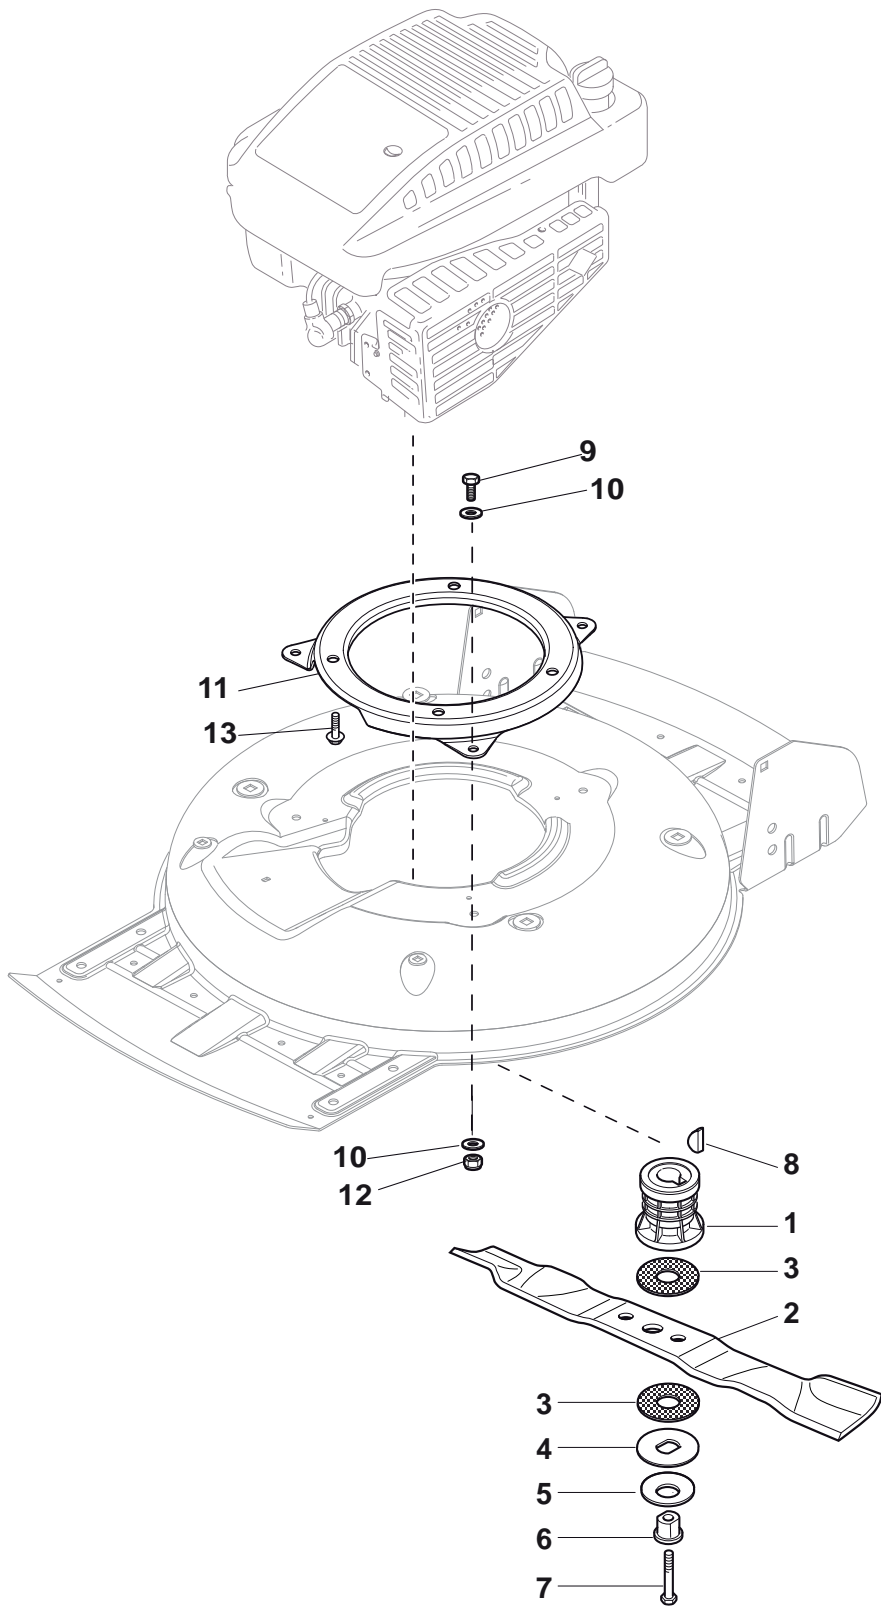

Protection Belt				
POS	CODE	Q.TY	DESCRIPTION	NOTES
4	112728530/0	3	Screw	
5	322060220/0	1	Protection	

Handle, Lower Part				
POS	CODE	Q.TY	DESCRIPTION	NOTES
1	381006373/0	1	Right Handle, Lower Part Yellow	
1	381006377/0	1	Right Handle, Lower Part Black	
2	118566114/0	4	Cap	
3	112819100/0	6	Screw	
4	112155000/0	6	Nut	
5	118203854/0	6	Protection	
6	381006375/0	1	Left Handle, Lower Part Yellow	
6	381006379/0	1	Left Handle, Lower Part Black	
7	112793102/0	4	Screw	
8	381006361/1	1	Handle, Middle Part Yellow	
8	381006365/1	1	Handle, Middle Part Black	
9	112155000/0	4	Nut	
10	112523060/0	2	Washer	
11	112523080/0	1	Washer	
12	322399813/0	1	Knob	

Handle, Upper Part				
POS	CODE	Q.TY	DESCRIPTION	NOTES
1	381006363/3	1	Handle, Upper Part Yellow	
1	381006367/2	1	Handle, Upper Part Black	
2	122430314/0	1	Guide Spring	
3	112154510/0	1	Nut	
4	112727784/0	2	Screw	
5	122671660/1	2	Washer	
6	381003318/1	1	Lever, Engine Brake	
7	112523040/0	2	Washer	
8	112154510/0	2	Nut	
9	112727784/0	1	Screw	
10	181000618/0	1	Cable, Thread Engine Brake	
11	322551639/0	1	Plate	
12	112154510/0	1	Nut	

Throttle Cable				
POS	CODE	Q.TY	DESCRIPTION	NOTES
1	112291000/0	1	Nut	
2	112581500/0	1	Grower	
3	322171006/0	1	Spacer	
4	112521360/0	1	Washer	
5	112508100/0	1	Spring Washer	
6	381007279/1	1	Lever, Throttle	
7	481007080/0	1	Throttle Cable	
8	112815030/0	1	Screw	
9	114356702/0	1	Label	

Wheels and Hub Cover				
POS	CODE	Q.TY	DESCRIPTION	NOTES
1	322110755/0	4	Hub Cap	
2	119216035/0	8	Bearing	
3	381007490/0	4	Wheel Ø 210	
4	112521350/0	4	Washer	
5	112155000/0	4	Nut	

Blade and Hub				
POS	CODE	Q.TY	DESCRIPTION	NOTES
1	122465611/0	1	Hub With Pulley, Crankshaft Ø 22.2	
2	181004146/0	1	Blade Standard	
3	322672110/1	2	Clutch Washer	
4	322672105/0	1	Washer	
5	112508120/0	1	Cupped Spring	
6	122041940/0	1	Clutch Bush	
7	112736850/0	1	Screw	
8	112139100/0	1	Feather, Crankshaft Ø 22.2	
9	112793102/0	3	Screw	
10	112523060/0	6	Washer	
11	322207219/1	1	Flange	
12	112155000/0	3	Nut	
13	112735108/1	3	Screw	