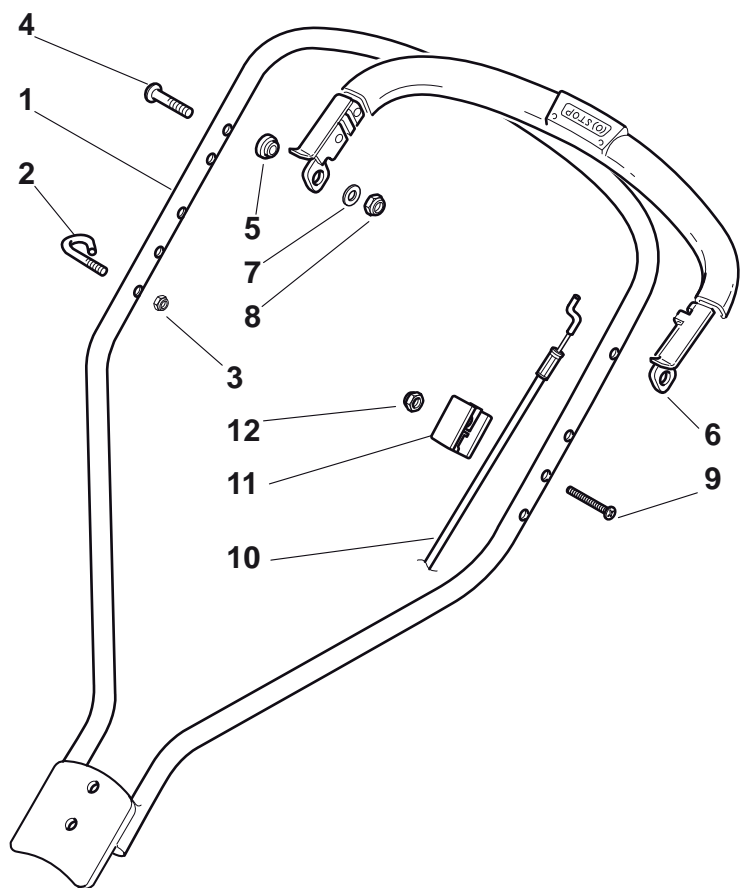

Protection Belt				
POS	CODE	Q.TY	DESCRIPTION	NOTES
4	112728530/0	3	Screw	
5	322060220/0	1	Protection	

Handle, Lower Part				
POS	CODE	Q.TY	DESCRIPTION	NOTES
1	381006373/0	1	Right Handle, Lower Part Yellow	
1	381006377/0	1	Right Handle, Lower Part Black	
2	118566114/0	4	Cap	
3	112819100/0	6	Screw	
4	112155000/0	6	Nut	
5	118203854/0	6	Protection	
6	381006375/0	1	Left Handle, Lower Part Yellow	
6	381006379/0	1	Left Handle, Lower Part Black	
7	112793102/0	4	Screw	
8	381006361/1	1	Handle, Middle Part Yellow	
8	381006365/1	1	Handle, Middle Part Black	
9	112155000/0	4	Nut	
10	112523060/0	2	Washer	
11	112523080/0	1	Washer	
12	322399813/0	1	Knob	

Handle, Upper Part				
POS	CODE	Q.TY	DESCRIPTION	NOTES
1	381006363/3	1	Handle, Upper Part Yellow	
1	381006367/2	1	Handle, Upper Part Black	
2	122430314/0	1	Guide Spring	
3	112154510/0	1	Nut	
4	112727784/0	2	Screw	
5	122671660/1	2	Washer	
6	381003318/1	1	Lever, Engine Brake	
7	112523040/0	2	Washer	
8	112154510/0	2	Nut	
9	112727784/0	1	Screw	
10	181000618/0	1	Cable, Thread Engine Brake	
11	322551639/0	1	Plate	
12	112154510/0	1	Nut	

Wheels and Hub Cover				
POS	CODE	Q.TY	DESCRIPTION	NOTES
1	322110755/0	4	Hub Cap	
2	119216035/0	8	Bearing	
3	381007490/0	4	Wheel Ø 210	
4	112521350/0	4	Washer	
5	112155000/0	4	Nut	

Blade and Hub				
POS	CODE	Q.TY	DESCRIPTION	NOTES
1	122465611/0	1	Hub With Pulley, Crankshaft Ø 22.2	
2	181004146/0	1	Blade Standard	
3	322672110/1	2	Clutch Washer	
4	322672105/0	1	Washer	
5	112508120/0	1	Cupped Spring	
6	122041940/0	1	Clutch Bush	
7	112736850/0	1	Screw	
8	112139100/0	1	Feather, Crankshaft Ø 22.2	
9	112793102/0	3	Screw	
10	112523060/0	6	Washer	
11	322207219/1	1	Flange	
12	112155000/0	3	Nut	
13	112735108/1	3	Screw	