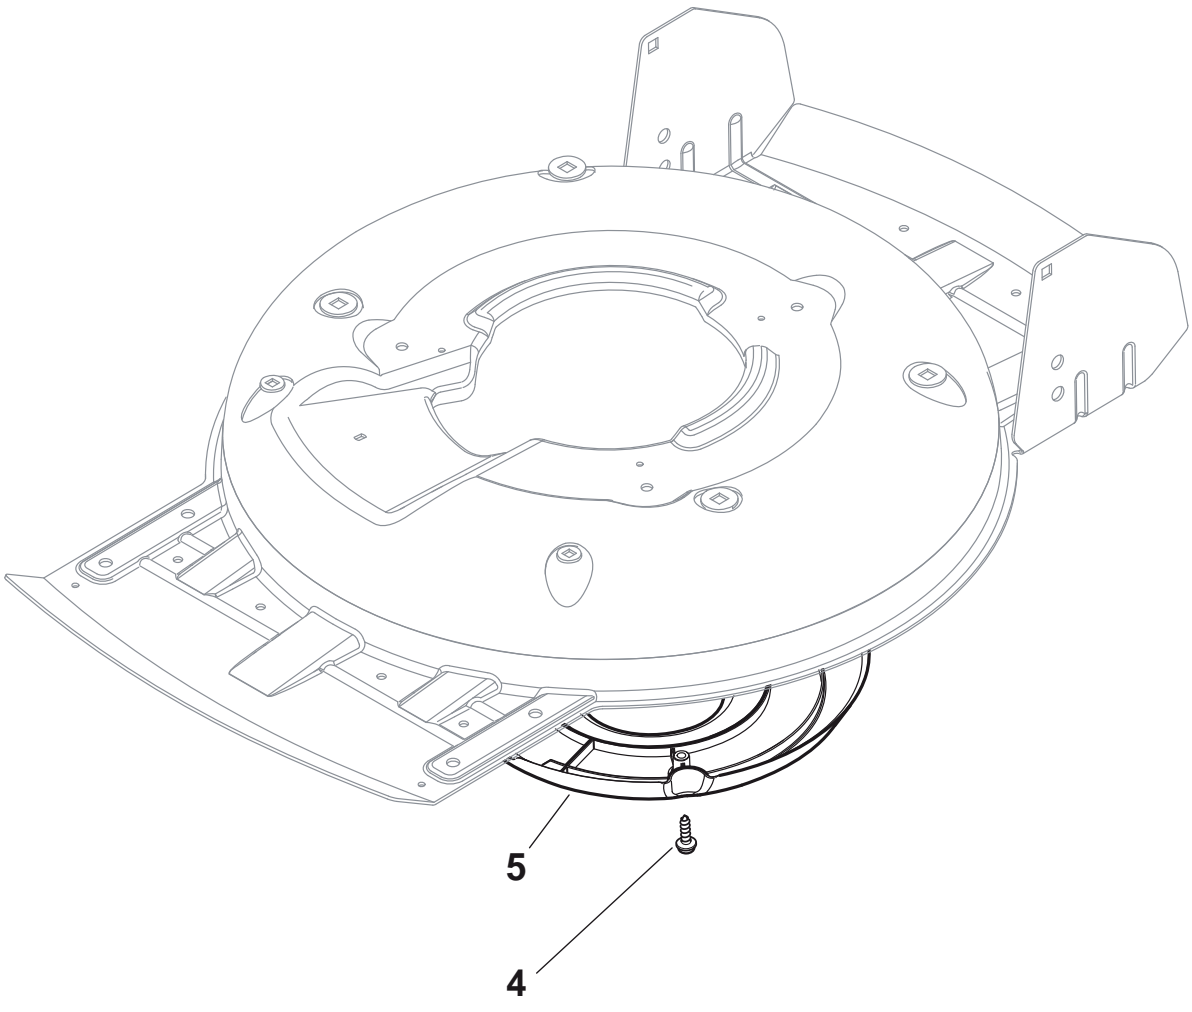

Protection Belt				
POS	CODE	Q.TY	DESCRIPTION	NOTES
4	112728530/0	3	Screw	
5	322060220/0	1	Protection