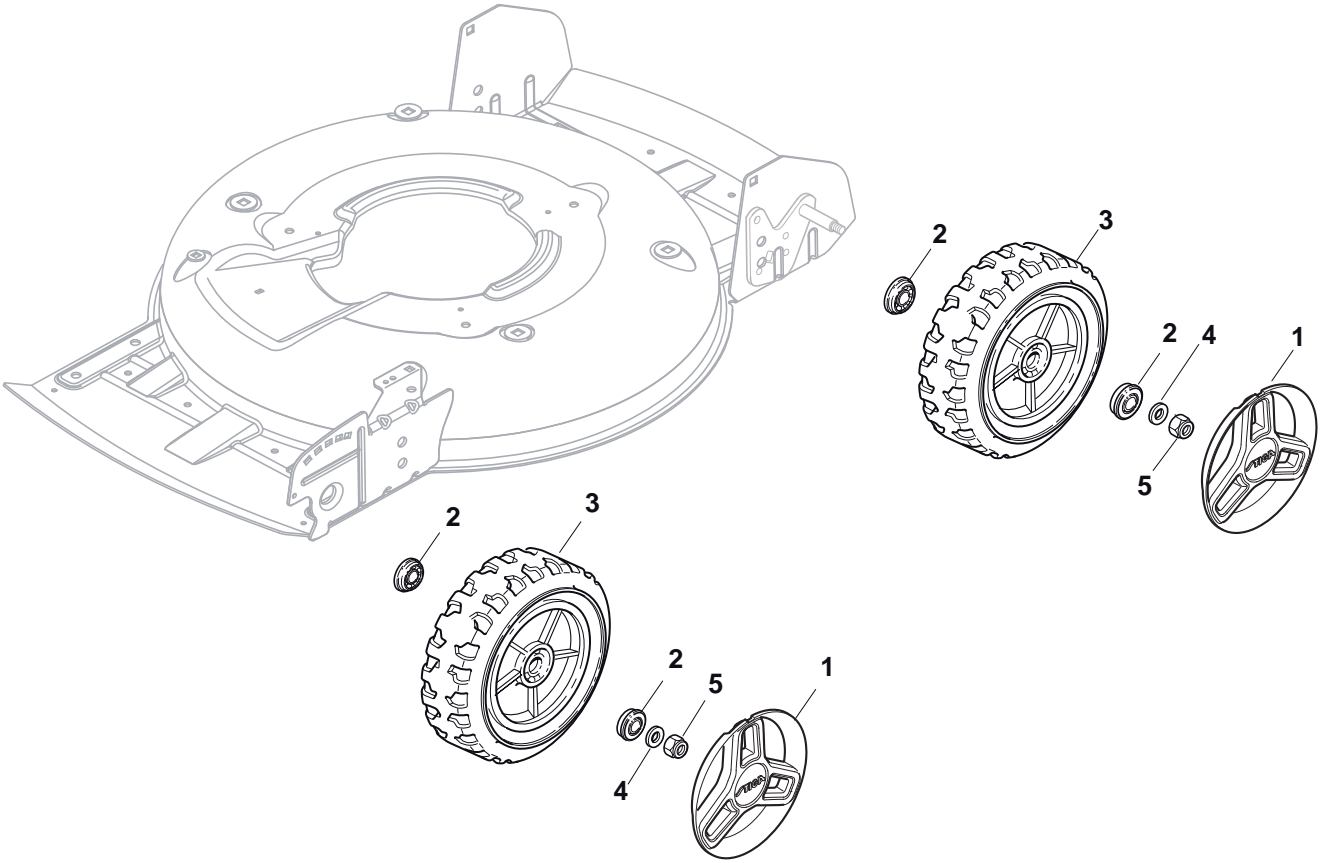

Wheels and Hub Cover				
POS	CODE	Q.TY	DESCRIPTION	NOTES
1	322110755/0	4	Hub Cap	
2	119216035/0	8	Bearing	
3	381007490/0	4	Wheel Ø 210	
4	112521350/0	4	Washer	
5	112155000/0	4	Nut