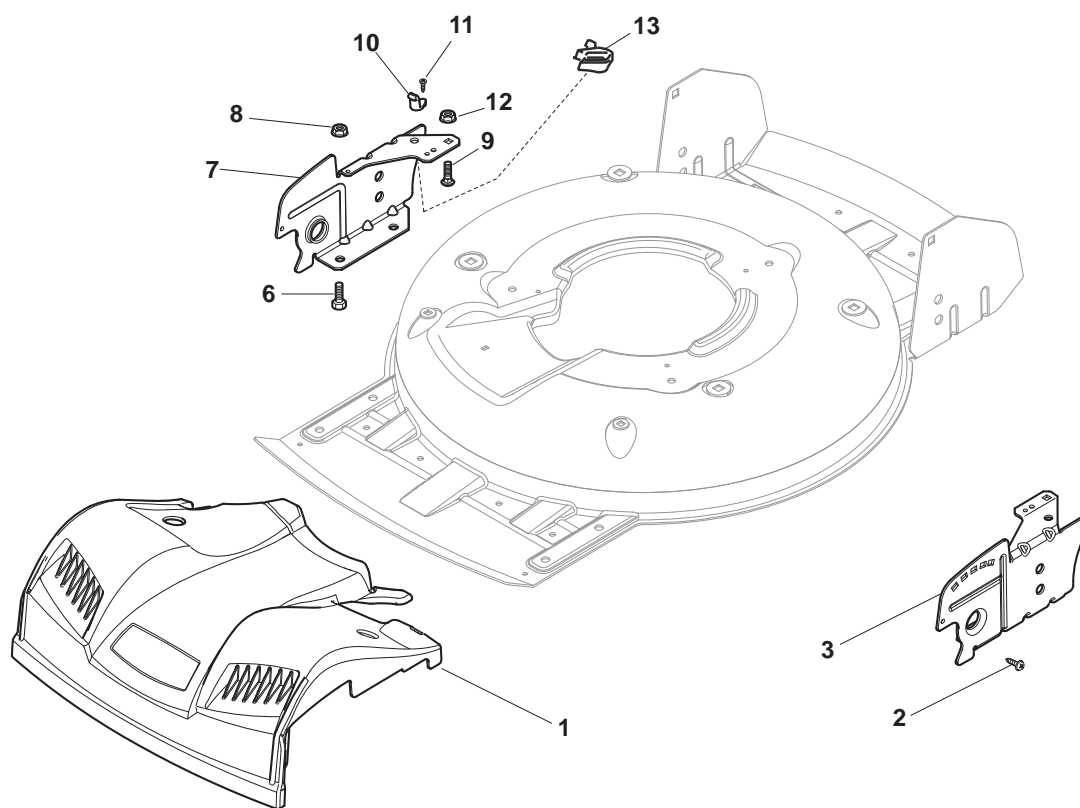

# Illustrated Parts List

for model:

**MULTICLIP Plus 50**

- Use GLOBAL GARDEN PRODUCT genuine spare parts specified in the parts list for repair and/or replacement.
- Then contents described in the parts list may change due to improvement.
- The drawings of the spare part are only indicative and might not represent the part in question exactly.
- The indications "right" - "left" - "front" - "rear" refer to the position of the operator when using the machine.
- When placing orders of parts for repair and/or replacement, make sure that the illustrated parts list is the one applying to the machine's year of manufacture, as shown on the identification plate attached to the machine.

THIS INFORMATION IS NOT INTENDED FOR SALE OR RESALE, AND THIS NOTICE MUST REMAIN ON ALL COPIES.

[www.ggp-group.com](http://www.ggp-group.com)

Deck				
POS	CODE	Q.TY	DESCRIPTION	NOTES
1	381004735/0	1	Deck Grey	
2	122600093/0	1	Protection, L Wheel	
3	381302861/1	1	Axle, Front Wheels	
4	322033397/0	1	Axle, Front Wheels	
5	122020050/0	2	Snap Ring	
6	122600092/0	1	Protection, R Wheel	
12	112791011/0	4	Screw	
13	381545105/0	1	Left Plate	
14	112154510/0	4	Nut	
15	381545104/0	1	Right Plate	
16	381302861/1	1	Axle, Rear Wheels	
17	112789000/0	2	Screw	
18	381003323/0	1	Lever, Height Adjustment	
19	112154330/0	2	Nut	
20	112293200/0	1	Nut	
21	322399812/0	1	Knob	
22	112735661/0	2	Screw	
23	322551529/0	2	Plate	
24	112521330/0	2	Washer	
25	122033329/0	1	Rod, Height Adjustment Control	
26	112604899/0	2	Crown Fastener	
27	122446184/0	1	Spring	

Handle, Upper Part				
POS	CODE	Q.TY	DESCRIPTION	NOTES
1	381006363/3	1	Handle, Upper Part Yellow	
1	381006367/2	1	Handle, Upper Part Black	
2	122430314/0	1	Guide Spring	
3	112154510/0	1	Nut	
4	112727784/0	2	Screw	
5	122671660/1	2	Washer	
6	381003318/1	1	Lever, Engine Brake	
7	112523040/0	2	Washer	
8	112154510/0	2	Nut	
9	112727784/0	1	Screw	
10	181000618/0	1	Cable, Thread Engine Brake	
11	322551639/0	1	Plate	
12	112154510/0	1	Nut	