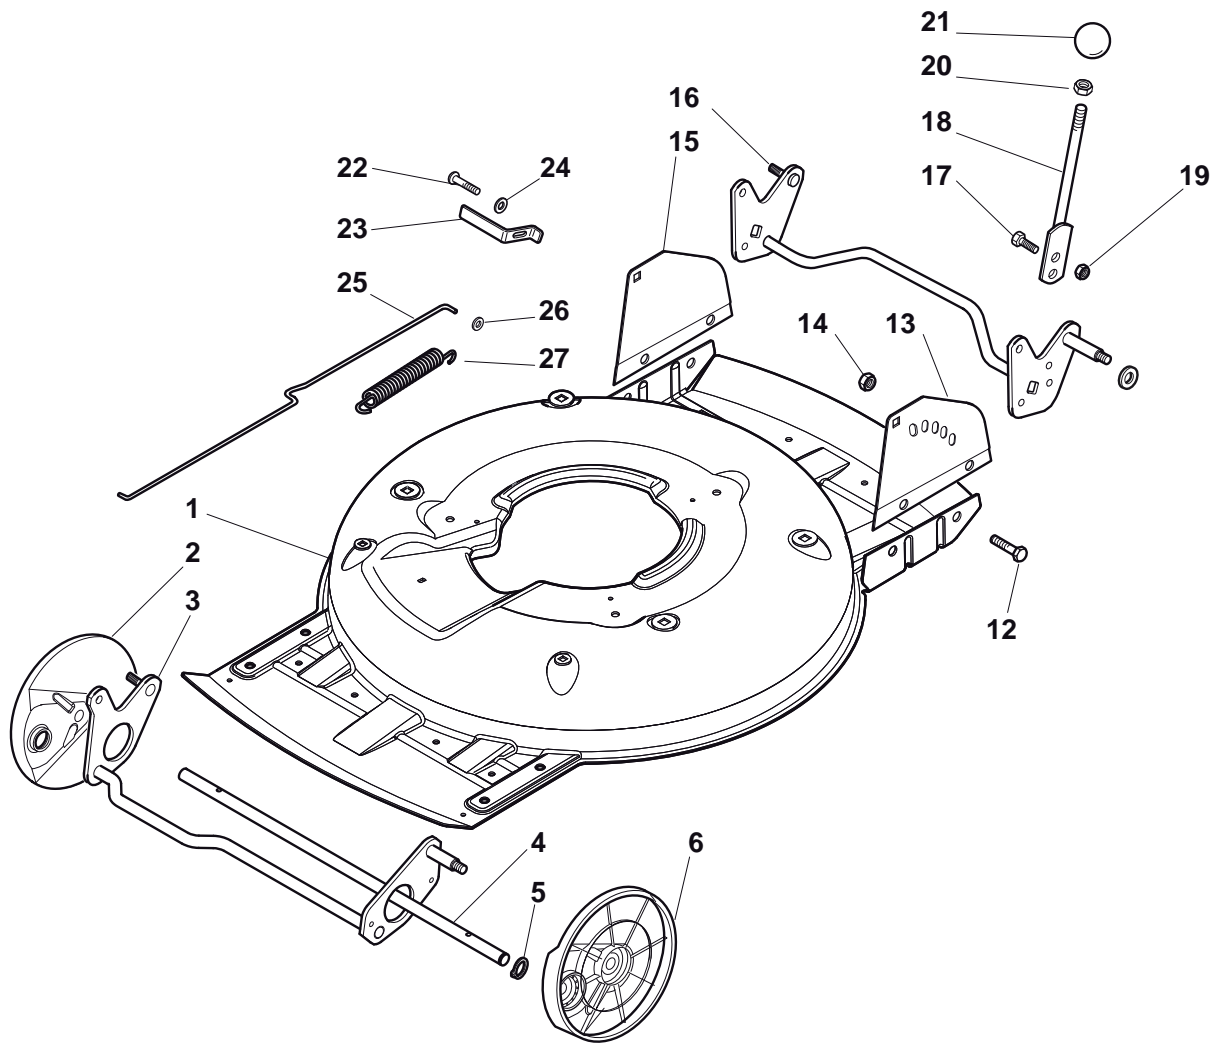

# Illustrated Parts List

for model:

**MULTICLIP Plus 50**

- Use GLOBAL GARDEN PRODUCT genuine spare parts specified in the parts list for repair and/or replacement.
- Then contents described in the parts list may change due to improvement.
- The drawings of the spare part are only indicative and might not represent the part in question exactly.
- The indications "right" - "left" - "front" - "rear" refer to the position of the operator when using the machine.
- When placing orders of parts for repair and/or replacement, make sure that the illustrated parts list is the one applying to the machine's year of manufacture, as shown on the identification plate attached to the machine.

THIS INFORMATION IS NOT INTENDED FOR SALE OR RESALE, AND THIS NOTICE MUST REMAIN ON ALL COPIES.

[www.ggp-group.com](http://www.ggp-group.com)

Deck				
POS	CODE	Q.TY	DESCRIPTION	NOTES
1	381004735/0	1	Deck Grey	
2	122600093/0	1	Protection, L Wheel	
3	381302861/1	1	Axle, Front Wheels	
4	322033397/0	1	Axle, Front Wheels	
5	122020050/0	2	Snap Ring	
6	122600092/0	1	Protection, R Wheel	
12	112791011/0	4	Screw	
13	381545105/0	1	Left Plate	
14	112154510/0	4	Nut	
15	381545104/0	1	Right Plate	
16	381302861/1	1	Axle, Rear Wheels	
17	112789000/0	2	Screw	
18	381003323/0	1	Lever, Height Adjustment	
19	112154330/0	2	Nut	
20	112293200/0	1	Nut	
21	322399812/0	1	Knob	
22	112735661/0	2	Screw	
23	322551529/0	2	Plate	
24	112521330/0	2	Washer	
25	122033329/0	1	Rod, Height Adjustment Control	
26	112604899/0	2	Crown Fastener	
27	122446184/0	1	Spring	