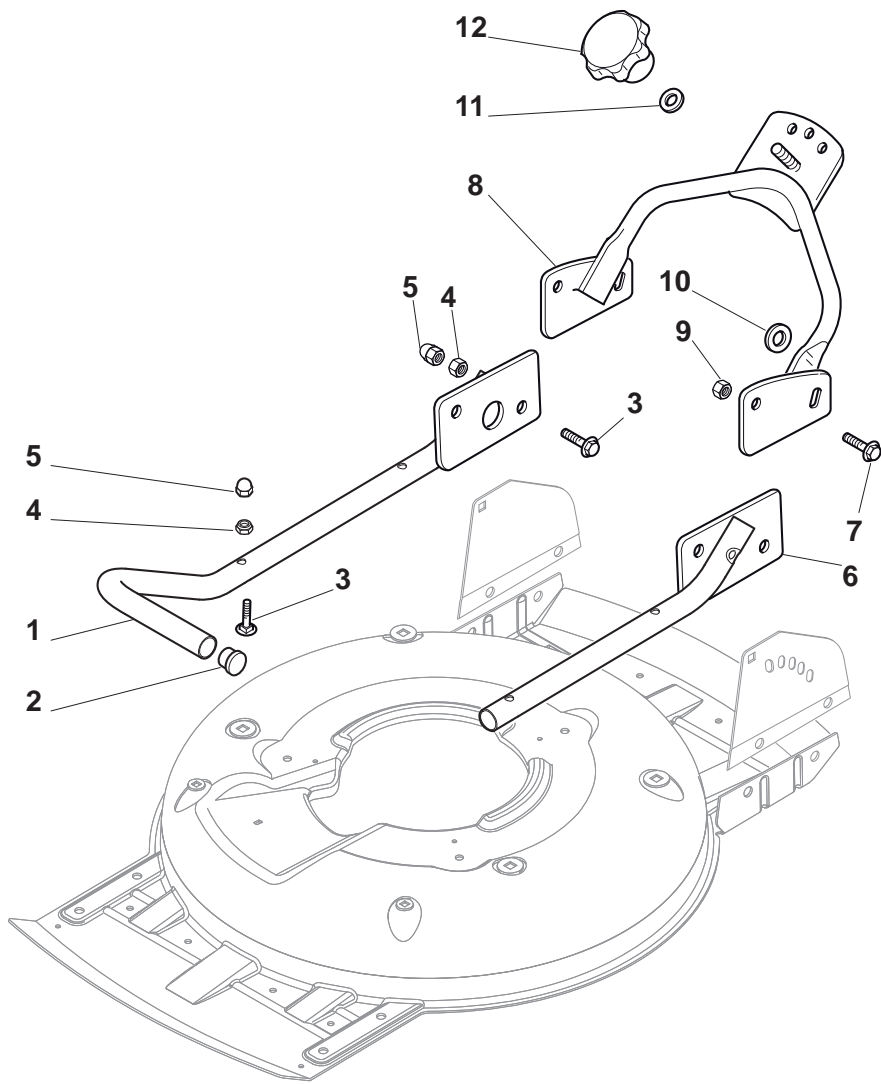

THIS INFORMATION IS NOT INTENDED FOR SALE OR RESALE, AND THIS NOTICE MUST REMAIN ON ALL COPIES.

[www.ggp-group.com](http://www.ggp-group.com)

Deck				
POS	CODE	Q.TY	DESCRIPTION	NOTES
1	381004735/0	1	Deck Grey	
2	122600093/0	1	Protection, L Wheel	
3	381302861/1	1	Axle, Front Wheels	
4	322033397/0	1	Axle, Front Wheels	
5	122020050/0	2	Snap Ring	
6	122600092/0	1	Protection, R Wheel	
12	112791011/0	4	Screw	
13	381545105/0	1	Left Plate	
14	112154510/0	4	Nut	
15	381545104/0	1	Right Plate	
16	381302861/1	1	Axle, Rear Wheels	
17	112789000/0	2	Screw	
18	381003323/0	1	Lever, Height Adjustment	
19	112154330/0	2	Nut	
20	112293200/0	1	Nut	
21	322399812/0	1	Knob	
22	112735661/0	2	Screw	
23	322551529/0	2	Plate	
24	112521330/0	2	Washer	
25	122033329/0	1	Rod, Height Adjustment Control	
26	112604899/0	2	Crown Fastener	
27	122446184/0	1	Spring	

Protection Belt				
POS	CODE	Q.TY	DESCRIPTION	NOTES
4	112728530/0	3	Screw	
5	322060220/0	1	Protection	

Handle, Lower Part				
POS	CODE	Q.TY	DESCRIPTION	NOTES
1	381006373/0	1	Right Handle, Lower Part Yellow	
1	381006377/0	1	Right Handle, Lower Part Black	
2	118566114/0	4	Cap	
3	112819100/0	6	Screw	
4	112155000/0	6	Nut	
5	118203854/0	6	Protection	
6	381006375/0	1	Left Handle, Lower Part Yellow	
6	381006379/0	1	Left Handle, Lower Part Black	
7	112793102/0	4	Screw	
8	381006361/1	1	Handle, Middle Part Yellow	
8	381006365/1	1	Handle, Middle Part Black	
9	112155000/0	4	Nut	
10	112523060/0	2	Washer	
11	112523080/0	1	Washer	
12	322399813/0	1	Knob	