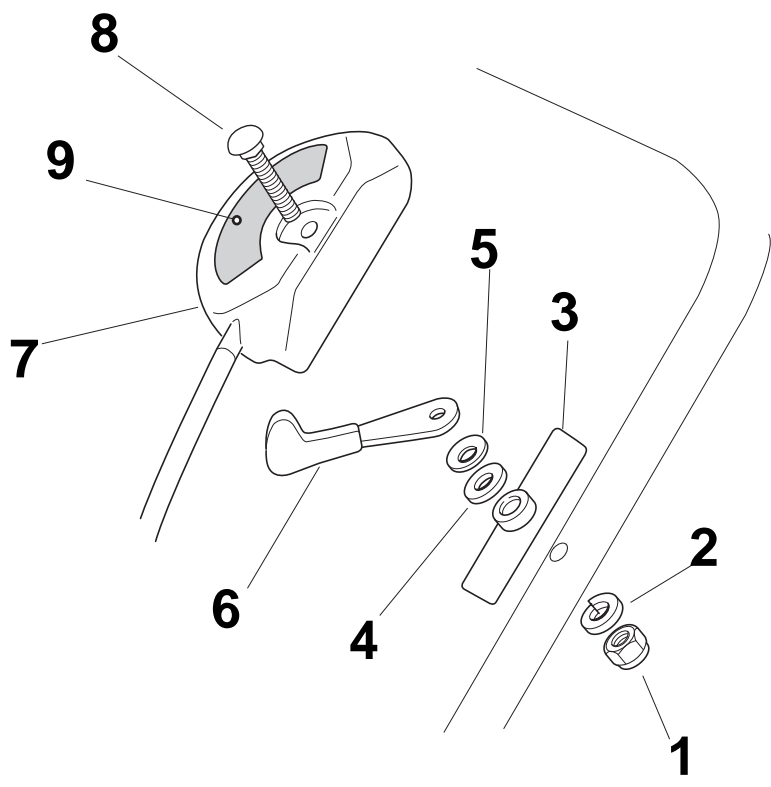

Protection Belt				
POS	CODE	Q.TY	DESCRIPTION	NOTES
4	112728530/0	3	Screw	
5	322060220/0	1	Protection	

Handle, Lower Part				
POS	CODE	Q.TY	DESCRIPTION	NOTES
1	381006373/0	1	Right Handle, Lower Part Yellow	
1	381006377/0	1	Right Handle, Lower Part Black	
2	118566114/0	4	Cap	
3	112819100/0	6	Screw	
4	112155000/0	6	Nut	
5	118203854/0	6	Protection	
6	381006375/0	1	Left Handle, Lower Part Yellow	
6	381006379/0	1	Left Handle, Lower Part Black	
7	112793102/0	4	Screw	
8	381006361/1	1	Handle, Middle Part Yellow	
8	381006365/1	1	Handle, Middle Part Black	
9	112155000/0	4	Nut	
10	112523060/0	2	Washer	
11	112523080/0	1	Washer	
12	322399813/0	1	Knob	

Handle, Upper Part				
POS	CODE	Q.TY	DESCRIPTION	NOTES
1	381006363/3	1	Handle, Upper Part Yellow	
1	381006367/2	1	Handle, Upper Part Black	
2	122430314/0	1	Guide Spring	
3	112154510/0	1	Nut	
4	112727784/0	2	Screw	
5	122671660/1	2	Washer	
6	381003318/1	1	Lever, Engine Brake	
7	112523040/0	2	Washer	
8	112154510/0	2	Nut	
9	112727784/0	1	Screw	
10	181000618/0	1	Cable, Thread Engine Brake	
11	322551639/0	1	Plate	
12	112154510/0	1	Nut	

Throttle Cable				
POS	CODE	Q.TY	DESCRIPTION	NOTES
1	112291000/0	1	Nut	
2	112581500/0	1	Grower	
3	322171006/0	1	Spacer	
4	112521360/0	1	Washer	
5	112508100/0	1	Spring Washer	
6	381007279/1	1	Lever, Throttle	
7	481007080/0	1	Throttle Cable	
8	112815030/0	1	Screw	
9	114356702/0	1	Label	

Wheels and Hub Cover				
POS	CODE	Q.TY	DESCRIPTION	NOTES
1	322110755/0	4	Hub Cap	
2	119216035/0	8	Bearing	
3	381007490/0	4	Wheel Ø 210	
4	112521350/0	4	Washer	
5	112155000/0	4	Nut	

Blade and Hub				
POS	CODE	Q.TY	DESCRIPTION	NOTES
1	122465611/0	1	Hub With Pulley, Crankshaft Ø 22.2	
2	181004146/0	1	Blade Standard	
3	322672110/1	2	Clutch Washer	
4	322672105/0	1	Washer	
5	112508120/0	1	Cupped Spring	
6	122041940/0	1	Clutch Bush	
7	112736850/0	1	Screw	
8	112139100/0	1	Feather, Crankshaft Ø 22.2	
9	112793102/0	3	Screw	
10	112523060/0	6	Washer	
11	322207219/1	1	Flange	
12	112155000/0	3	Nut	
13	112735108/1	3	Screw	