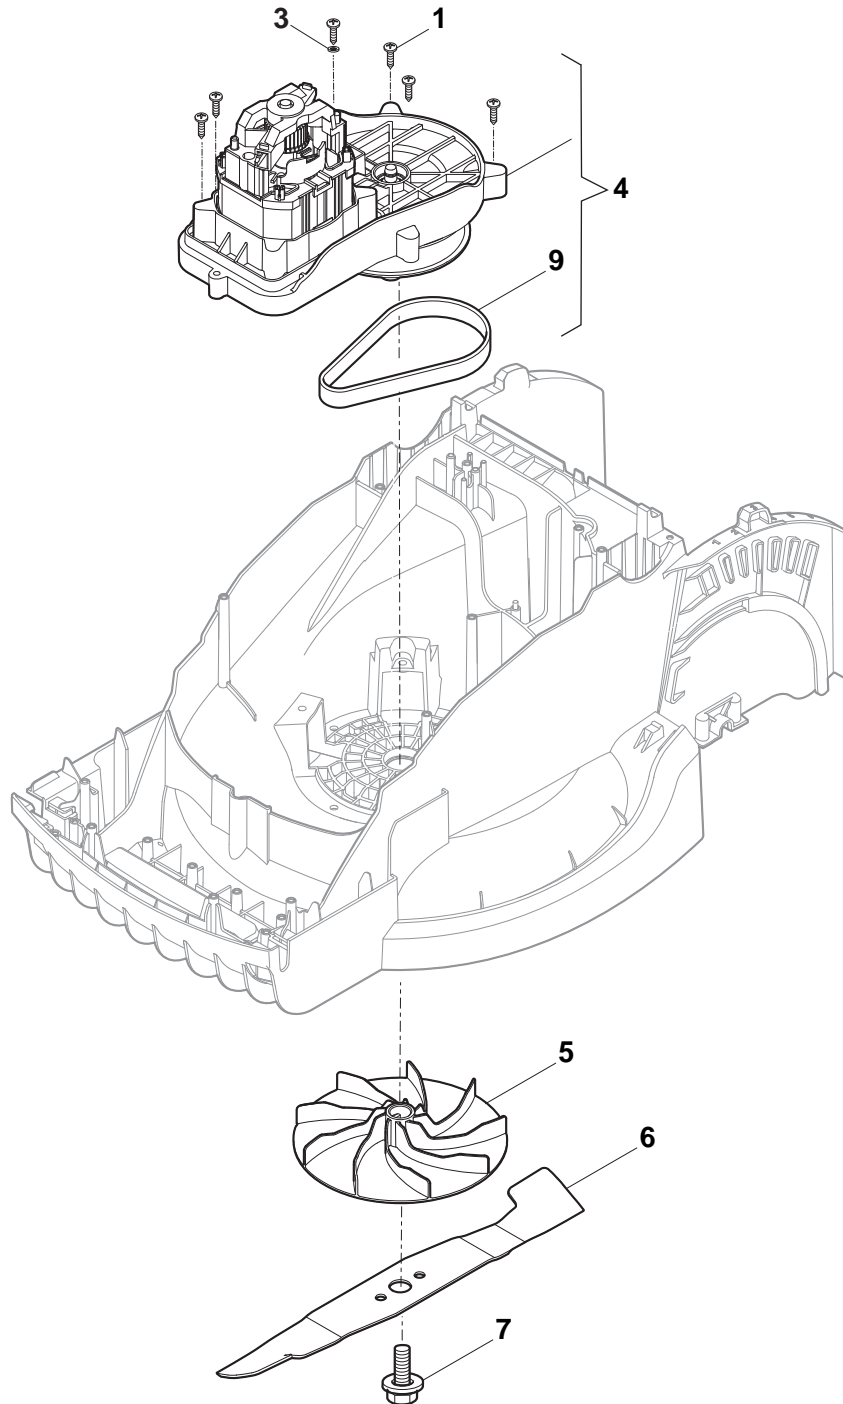

Deck And Height Adjusting				
POS	CODE	Q.TY	DESCRIPTION	NOTES
1	322066784/0	1	Deck STIGA Grey	
2	322785387/0	1	Support, Wheels	
3	322686105/0	2	Wheel Ø 250	
4	322110684/0	2	Hub Cap Grey	
5	112604903/0	4	Washer	
6	122033427/0	1	Axle, Rear Wheels	
7	322545142/0	2	Plate	
8	112728714/0	8	Screw	
9	322785414/1	1	Lever, Height Adjustment	Yellow
10	322524354/0	1	Pin	
11	122446195/0	1	Spring	
12	322869680/0	1	Rod, Height Adjustment	Grey
13	322785415/0	2	Plate	
14	122033426/0	1	Axle, Rear Wheels	
15	322785386/0	1	Support, Wheels	Grey
16	322686104/0	2	Wheel Ø 150	
17	322110683/0	2	Hub Cap Grey	
18	322785385/0	1	Support, Wheels	

Handle, Upper Part				
POS	CODE	Q.TY	DESCRIPTION	NOTES
1	322291034/1	1	Upper Half Handgrip Switch	
2	381600521/0	1	Dead Hand Switch	CE plug
3	322291035/0	1	Lower Half Handgrip Switch	
4	112728713/0	11	Screw	
5	381007515/0	1	Handle,Left Lower Part	
6	122192000/1	1	Clamp	
7	112523050/0	4	Washer	
8	122524352/0	4	Pin	
9	322319519/0	4	Fixing Lever Handle	Yellow
10	122943016/0	2	Screw	
11	322246100/0	2	Handle Joint	
12	122430210/0	2	Spring	
13	322745052/0	2	Right Joint	
14	112728714/0	5	Screw	
15	322745051/0	1	Left Joint	
16	122943017/0	2	Screw	
18	118566112/0	2	Cap	
19	381007513/0	2	Handle, Lower Part	
20	381007514/0	1	Handle, Right Lower Part	
21	112521320/0	1	Washer	