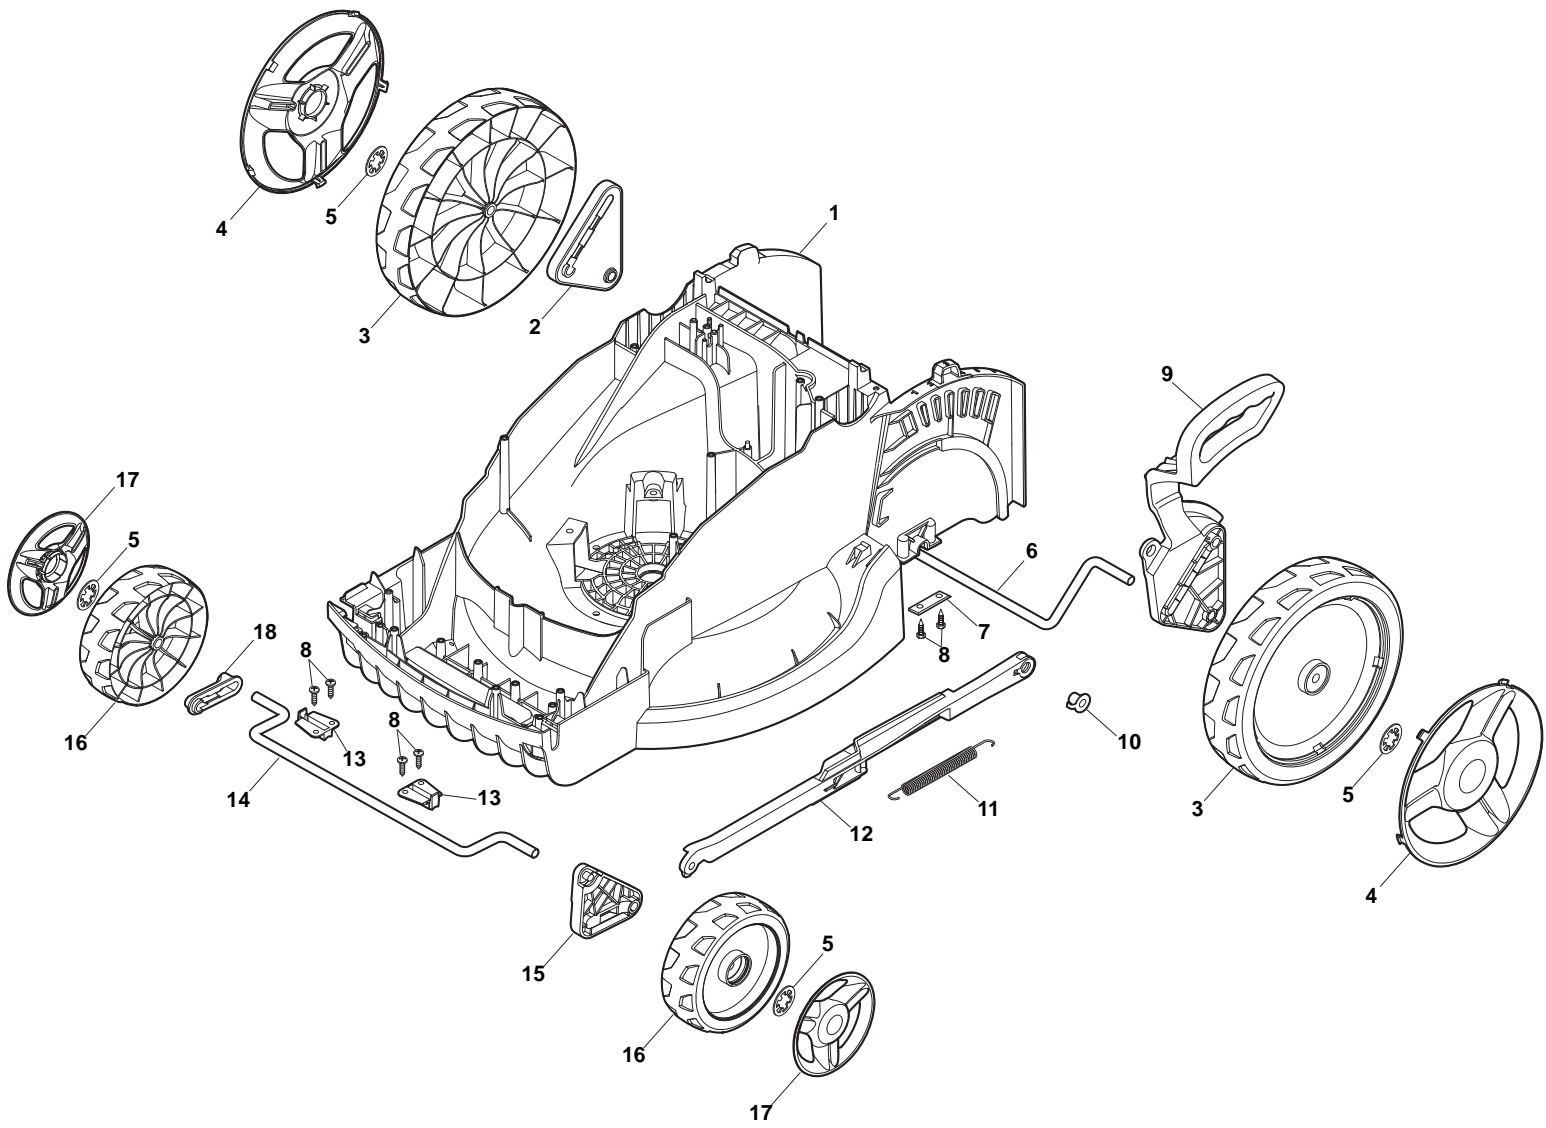

www.stiga.com

Illustrated Parts List

for model:

COMBI 44 E

- Use GLOBAL GARDEN PRODUCT genuine spare parts specified in the parts list for repair and/or replacement.
- Then contents described in the parts list may change due to improvement.
- The drawings of the spare part are only indicative and might not represent the part in question exactly.
- The indications "right" - "left" - "front" - "rear" refer to the position of the operator when using the machine.
- When placing orders of parts for repair and/or replacement, make sure that the illustrated parts list is the one applying to the machine's year of manufacture, as shown on the identification plate attached to the machine.

Deck And Height Adjusting				
POS	CODE	Q.TY	DESCRIPTION	NOTES
1	322066784/0	1	Deck STIGA Grey	
2	322785387/0	1	Support, Wheels	
3	322686105/0	2	Wheel Ø 250	
4	322110684/0	2	Hub Cap Grey	
5	112604903/0	4	Washer	
6	122033427/0	1	Axle, Rear Wheels	
7	322545142/0	2	Plate	
8	112728714/0	8	Screw	
9	322785414/1	1	Lever, Height Adjustment	Yellow
10	322524354/0	1	Pin	
11	122446195/0	1	Spring	
12	322869680/0	1	Rod, Height Adjustment	Grey
13	322785415/0	2	Plate	
14	122033426/0	1	Axle, Rear Wheels	
15	322785386/0	1	Support, Wheels	Grey
16	322686104/0	2	Wheel Ø 150	
17	322110683/0	2	Hub Cap Grey	
18	322785385/0	1	Support, Wheels	

Handle, Upper Part				
POS	CODE	Q.TY	DESCRIPTION	NOTES
1	322291034/1	1	Upper Half Handgrip Switch	
2	381600521/0	1	Dead Hand Switch	CE plug
3	322291035/0	1	Lower Half Handgrip Switch	
4	112728713/0	11	Screw	
5	381007515/0	1	Handle,Left Lower Part	
6	122192000/1	1	Clamp	
7	112523050/0	4	Washer	
8	122524352/0	4	Pin	
9	322319519/0	4	Fixing Lever Handle	Yellow
10	122943016/0	2	Screw	
11	322246100/0	2	Handle Joint	
12	122430210/0	2	Spring	
13	322745052/0	2	Right Joint	
14	112728714/0	5	Screw	
15	322745051/0	1	Left Joint	
16	122943017/0	2	Screw	
18	118566112/0	2	Cap	
19	381007513/0	2	Handle, Lower Part	
20	381007514/0	1	Handle, Right Lower Part	
21	112521320/0	1	Washer	