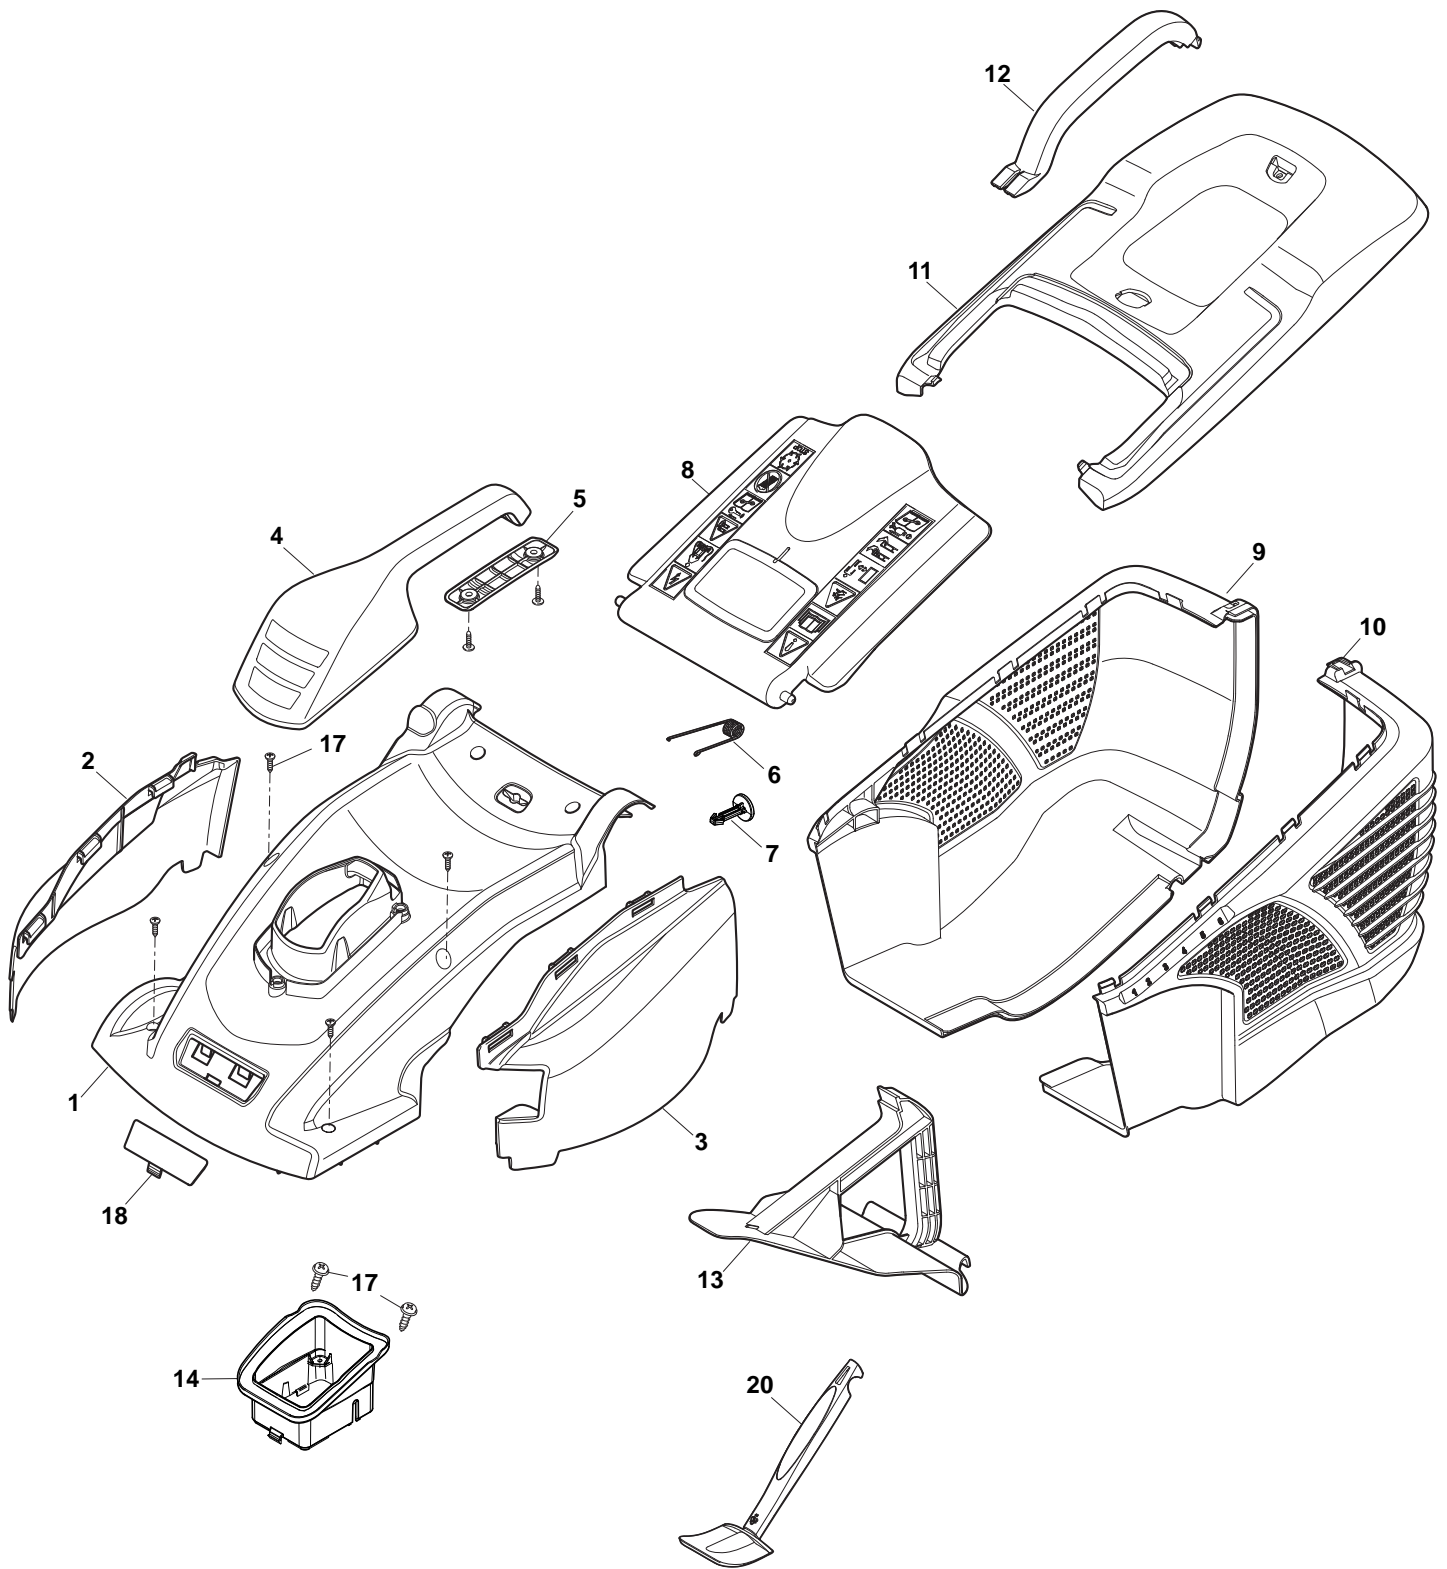

Deck				
POS	CODE	Q.TY	DESCRIPTION	NOTES
1	322055180/0	1	Deck Yellow	
2	322109867/0	1	Side Cover, Black	
3	322109868/0	1	Cover Height Adjusting, Black	
4	322393665/0	1	Cover, Black	
5	322393659/0	1	Handle, Lower Part	
6	122450470/0	1	Spring	
7	322524356/0	1	Pin	
8	322600255/0	1	Stone-Guard, Black	
9	322486326/0	1	Grass-Box, R Lower Black	
10	322486327/0	1	Grass-Box, L Lower Black	
11	322486323/0	1	Grass-Box, Upper	
12	322393666/0	1	Handle, Black	
13	322140243/0	1	Mulching Plug	
14	322393672/0	1	Engine Protection	
17	112728714/0	12	Screw	
18	322055168/0	1	Frontal Plate	
20	113300215/0	1	Scraper