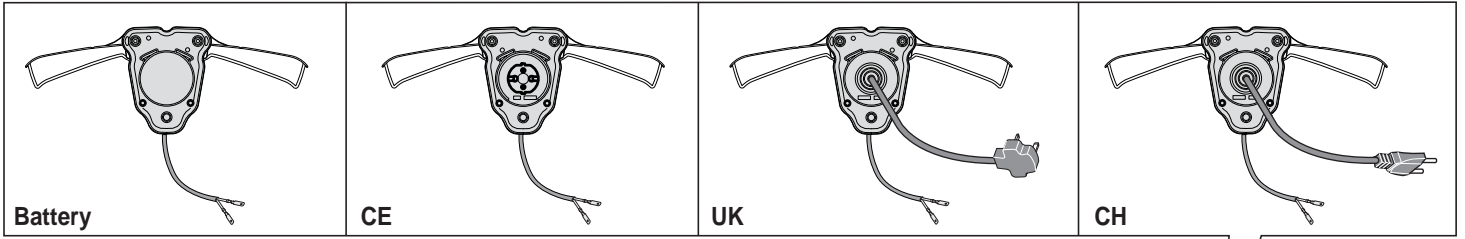

Deck And Height Adjusting				
POS	CODE	Q.TY	DESCRIPTION	NOTES
1	322066784/0	1	Deck STIGA Grey	
2	322785387/0	1	Support, Wheels	
3	322686105/0	2	Wheel Ø 250	
4	322110684/0	2	Hub Cap Grey	
5	112604903/0	4	Washer	
6	122033427/0	1	Axle, Rear Wheels	
7	322545142/0	2	Plate	
8	112728714/0	8	Screw	
9	322785414/1	1	Lever, Height Adjustment	Yellow
10	322524354/0	1	Pin	
11	122446195/0	1	Spring	
12	322869680/0	1	Rod, Height Adjustment	Grey
13	322785415/0	2	Plate	
14	122033426/0	1	Axle, Rear Wheels	
15	322785386/0	1	Support, Wheels	Grey
16	322686104/0	2	Wheel Ø 150	
17	322110683/0	2	Hub Cap Grey	
18	322785385/0	1	Support, Wheels	

Handle, Upper Part				
POS	CODE	Q.TY	DESCRIPTION	NOTES
1	322291034/1	1	Upper Half Handgrip Switch	
2	381600521/0	1	Dead Hand Switch	CE plug
3	322291035/0	1	Lower Half Handgrip Switch	
4	112728713/0	11	Screw	
5	381007515/0	1	Handle,Left Lower Part	
6	122192000/1	1	Clamp	
7	112523050/0	4	Washer	
8	122524352/0	4	Pin	
9	322319519/0	4	Fixing Lever Handle	Yellow
10	122943016/0	2	Screw	
11	322246100/0	2	Handle Joint	
12	122430210/0	2	Spring	
13	322745052/0	2	Right Joint	
14	112728714/0	5	Screw	
15	322745051/0	1	Left Joint	
16	122943017/0	2	Screw	
18	118566112/0	2	Cap	
19	381007513/0	2	Handle, Lower Part	
20	381007514/0	1	Handle, Right Lower Part	
21	112521320/0	1	Washer	