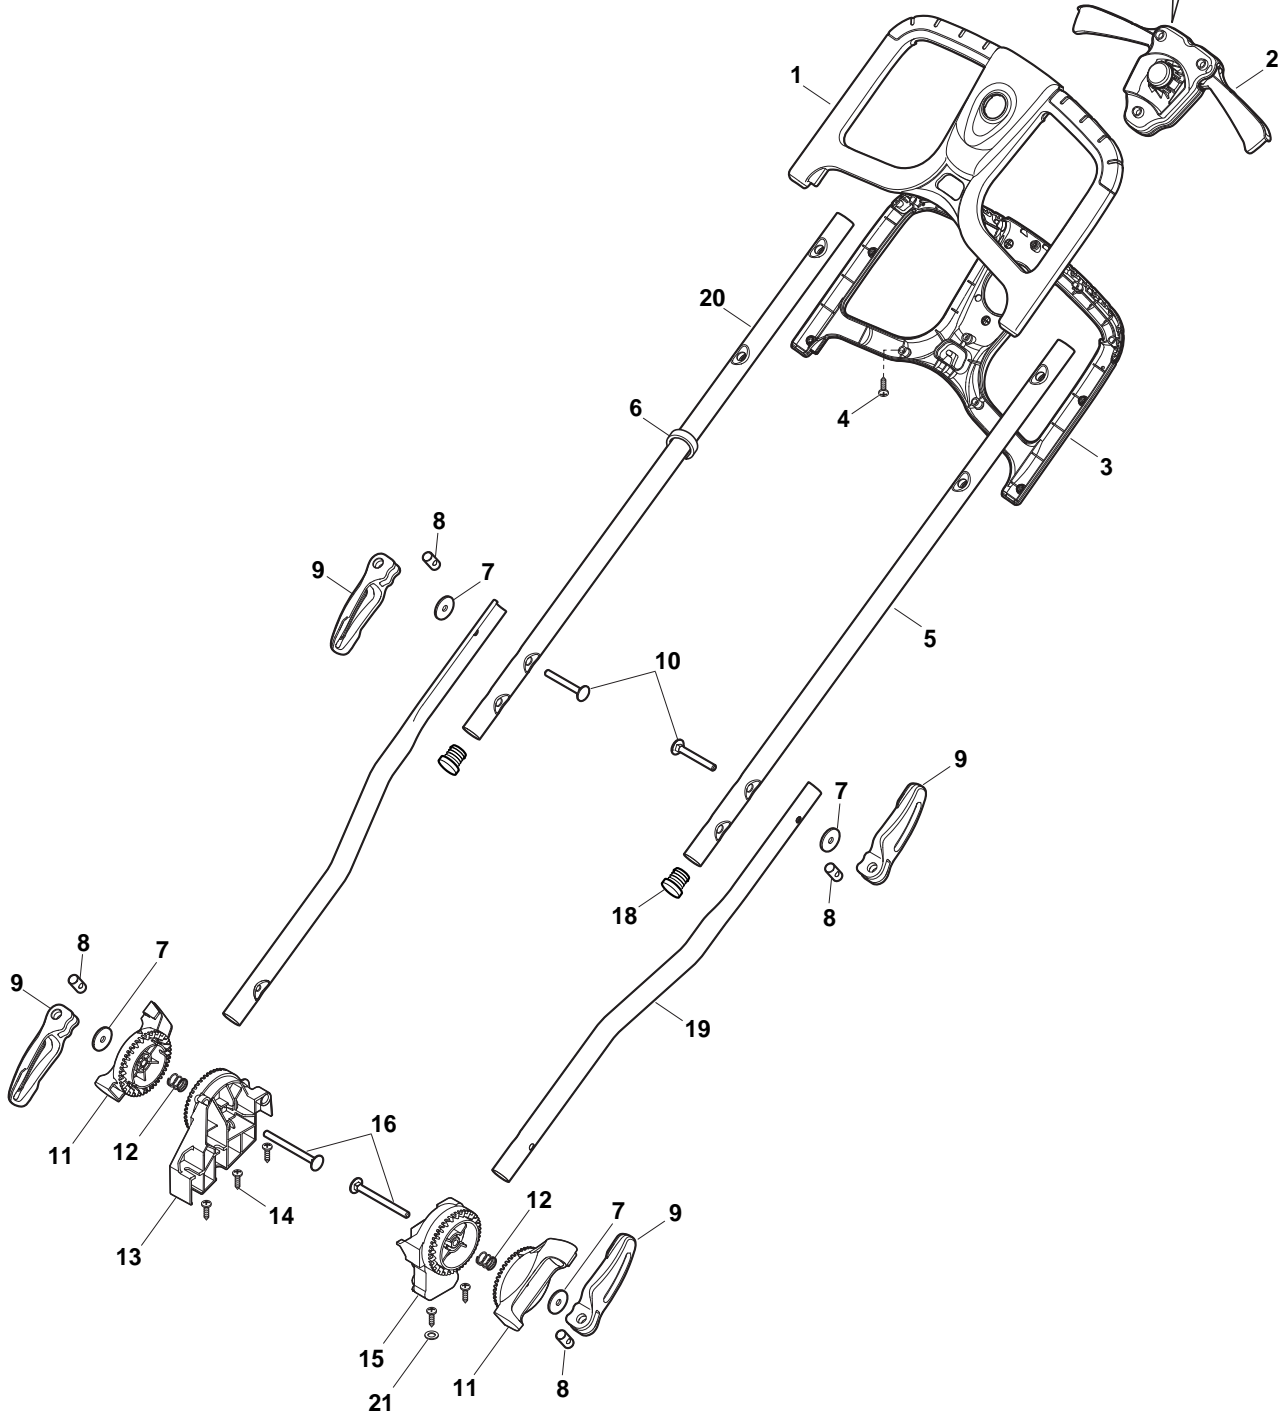

Deck And Height Adjusting				
POS	CODE	Q.TY	DESCRIPTION	NOTES
1	322066784/0	1	Deck STIGA Grey	
2	322785387/0	1	Support, Wheels	
3	322686105/0	2	Wheel Ø 250	
4	322110684/0	2	Hub Cap Grey	
5	112604903/0	4	Washer	
6	122033427/0	1	Axle, Rear Wheels	
7	322545142/0	2	Plate	
8	112728714/0	8	Screw	
9	322785414/1	1	Lever, Height Adjustment	Yellow
10	322524354/0	1	Pin	
11	122446195/0	1	Spring	
12	322869680/0	1	Rod, Height Adjustment	Grey
13	322785415/0	2	Plate	
14	122033426/0	1	Axle, Rear Wheels	
15	322785386/0	1	Support, Wheels	Grey
16	322686104/0	2	Wheel Ø 150	
17	322110683/0	2	Hub Cap Grey	
18	322785385/0	1	Support, Wheels	

Handle, Upper Part				
POS	CODE	Q.TY	DESCRIPTION	NOTES
1	322291034/1	1	Upper Half Handgrip Switch	
2	381600521/0	1	Dead Hand Switch	CE plug
3	322291035/0	1	Lower Half Handgrip Switch	
4	112728713/0	11	Screw	
5	381007515/0	1	Handle,Left Lower Part	
6	122192000/1	1	Clamp	
7	112523050/0	4	Washer	
8	122524352/0	4	Pin	
9	322319519/0	4	Fixing Lever Handle	Yellow
10	122943016/0	2	Screw	
11	322246100/0	2	Handle Joint	
12	122430210/0	2	Spring	
13	322745052/0	2	Right Joint	
14	112728714/0	5	Screw	
15	322745051/0	1	Left Joint	
16	122943017/0	2	Screw	
18	118566112/0	2	Cap	
19	381007513/0	2	Handle, Lower Part	
20	381007514/0	1	Handle, Right Lower Part	
21	112521320/0	1	Washer	

Electric Motor/Blade				
POS	CODE	Q.TY	DESCRIPTION	NOTES
1	112728699/0	4	Screw	
3	112523020/0	1	Washer	
4	118563697/1	1	Motor	1800W
5	322465644/1	1	Hub Fan	
6	181004155/0	1	Blade	
7	381004352/1	1	Screw	
9	118810092/0	1	Belt	