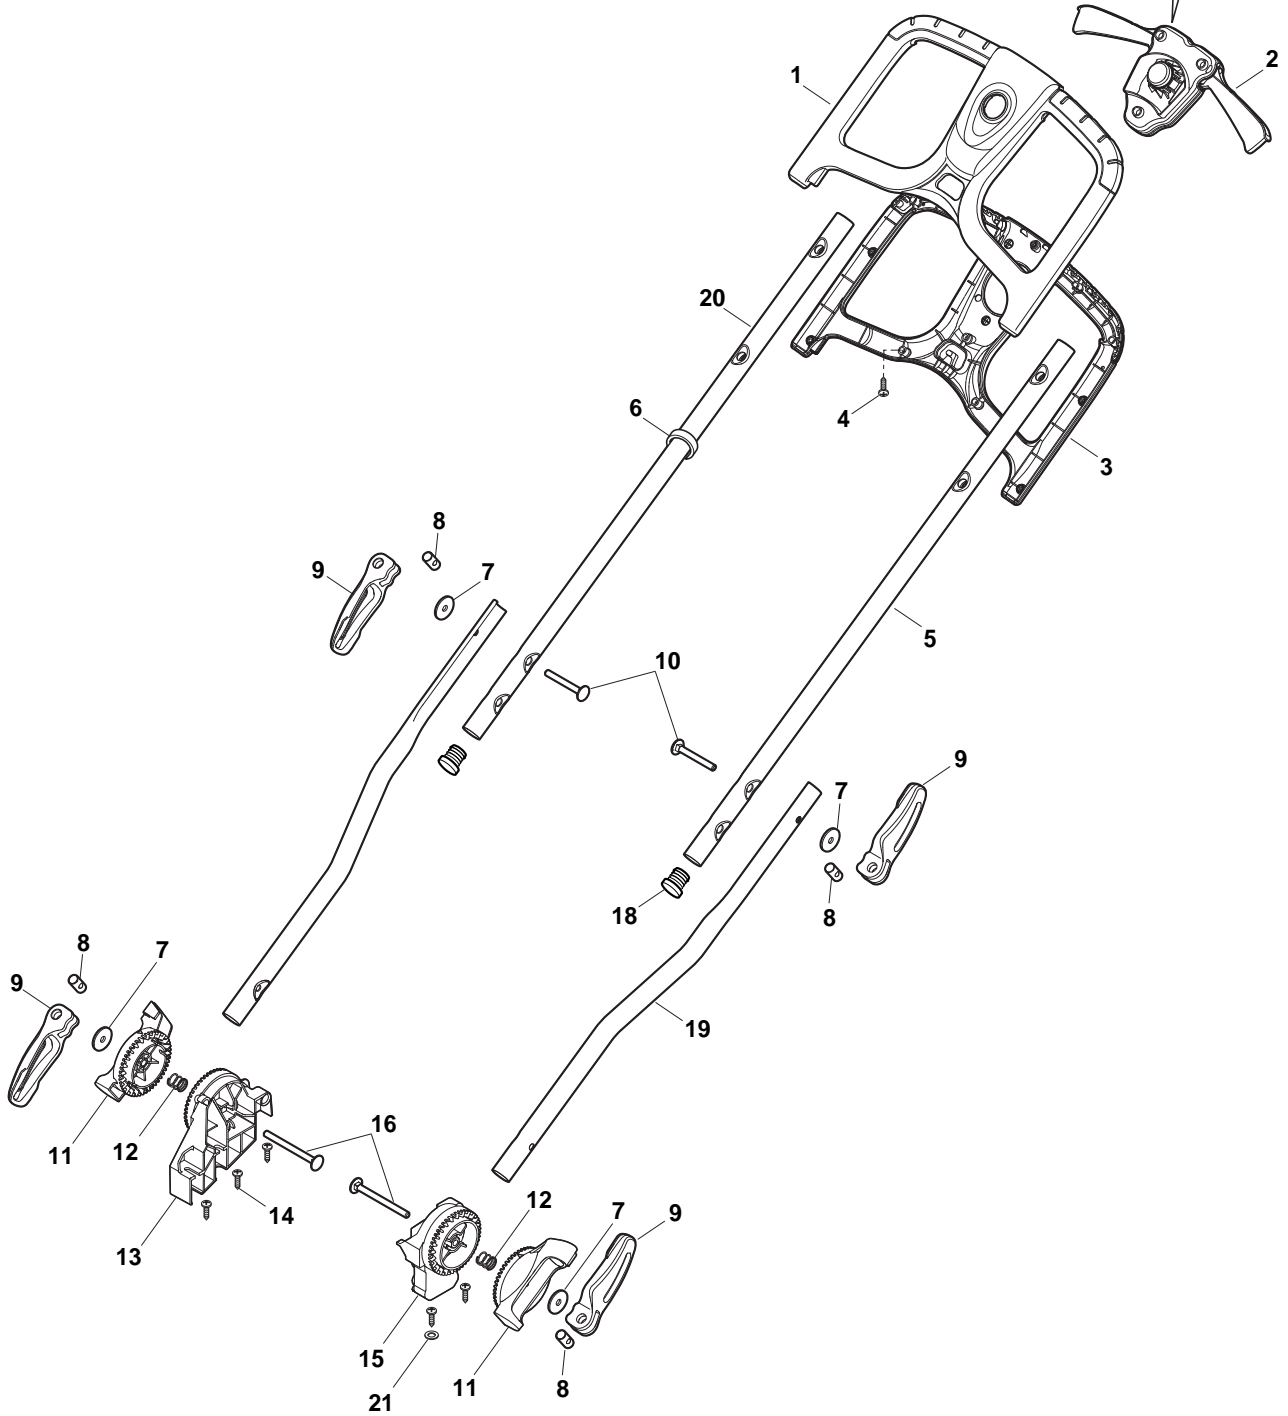

www.stiga.com

Illustrated Parts List

for model:

COMBI 40 E

- Use GLOBAL GARDEN PRODUCT genuine spare parts specified in the parts list for repair and/or replacement.
- Then contents described in the parts list may change due to improvement.
- The drawings of the spare part are only indicative and might not represent the part in question exactly.
- The indications "right" - "left" - "front" - "rear" refer to the position of the operator when using the machine.
- When placing orders of parts for repair and/or replacement, make sure that the illustrated parts list is the one applying to the machine's year of manufacture, as shown on the identification plate attached to the machine.

Deck And Height Adjusting				
POS	CODE	Q.TY	DESCRIPTION	NOTES
1	322066783/0	1	Deck STIGA Grey	
2	322785387/0	1	Support, Wheels	
3	322686105/0	2	Wheel Ø 250	
4	322110684/0	2	Hub Cap Grey	
5	112604903/0	4	Washer	
6	122033425/0	1	Axle, Rear Wheels	
7	322545142/0	2	Plate	
8	112728714/0	8	Screw	
9	322785414/1	1	Lever, Height Adjustment	Yellow
10	322524354/0	1	Pin	
11	122446195/0	1	Spring	
12	322869680/0	1	Rod, Height Adjustment	Grey
13	322785415/0	2	Plate	
14	122033424/0	1	Axle, Rear Wheels	
15	322785386/0	1	Support, Wheels	Grey
16	322686104/0	2	Wheel Ø 150	
17	322110683/0	2	Hub Cap Grey	
18	322785385/0	1	Support, Wheels	

Handle, Upper Part				
POS	CODE	Q.TY	DESCRIPTION	NOTES
1	322291034/1	1	Upper Half Handgrip Switch	
2	381600521/0	1	Dead Hand Switch	CE plug
3	322291035/0	1	Lower Half Handgrip Switch	
4	112728713/0	11	Screw	
5	381007515/0	1	Handle,Left Lower Part	
6	122192000/1	1	Clamp	
7	112523050/0	4	Washer	
8	122524352/0	4	Pin	
9	322319519/0	4	Fixing Lever Handle	Yellow
10	122943016/0	2	Screw	
11	322246100/0	2	Handle Joint	
12	122430210/0	2	Spring	
13	322745052/0	2	Right Joint	
14	112728714/0	5	Screw	
15	322745051/0	1	Left Joint	
16	122943017/0	2	Screw	
18	118566112/0	2	Cap	
19	381007513/0	2	Handle, Lower Part	
20	381007514/0	1	Handle, Right Lower Part	
21	112521320/0	1	Washer	