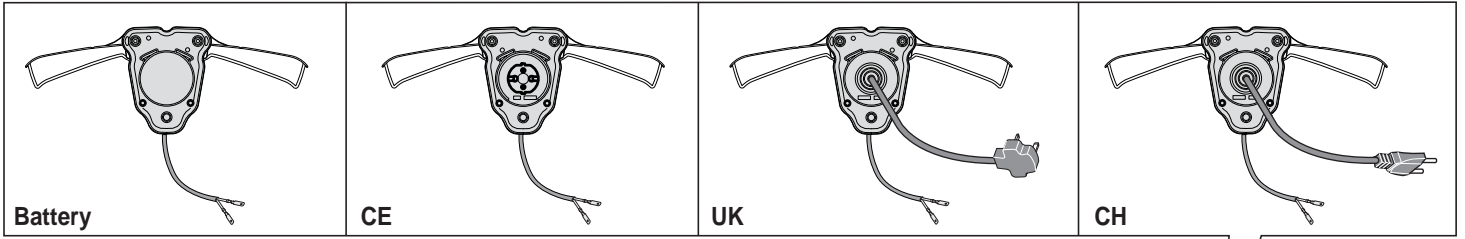

Deck And Height Adjusting				
POS	CODE	Q.TY	DESCRIPTION	NOTES
1	322066783/0	1	Deck STIGA Grey	
2	322785387/0	1	Support, Wheels	
3	322686105/0	2	Wheel Ø 250	
4	322110684/0	2	Hub Cap Grey	
5	112604903/0	4	Washer	
6	122033425/0	1	Axle, Rear Wheels	
7	322545142/0	2	Plate	
8	112728714/0	8	Screw	
9	322785414/1	1	Lever, Height Adjustment	Yellow
10	322524354/0	1	Pin	
11	122446195/0	1	Spring	
12	322869680/0	1	Rod, Height Adjustment	Grey
13	322785415/0	2	Plate	
14	122033424/0	1	Axle, Rear Wheels	
15	322785386/0	1	Support, Wheels	Grey
16	322686104/0	2	Wheel Ø 150	
17	322110683/0	2	Hub Cap Grey	
18	322785385/0	1	Support, Wheels	

Handle, Upper Part				
POS	CODE	Q.TY	DESCRIPTION	NOTES
1	322291034/1	1	Upper Half Handgrip Switch	
2	381600521/0	1	Dead Hand Switch	CE plug
3	322291035/0	1	Lower Half Handgrip Switch	
4	112728713/0	11	Screw	
5	381007515/0	1	Handle,Left Lower Part	
6	122192000/1	1	Clamp	
7	112523050/0	4	Washer	
8	122524352/0	4	Pin	
9	322319519/0	4	Fixing Lever Handle	Yellow
10	122943016/0	2	Screw	
11	322246100/0	2	Handle Joint	
12	122430210/0	2	Spring	
13	322745052/0	2	Right Joint	
14	112728714/0	5	Screw	
15	322745051/0	1	Left Joint	
16	122943017/0	2	Screw	
18	118566112/0	2	Cap	
19	381007513/0	2	Handle, Lower Part	
20	381007514/0	1	Handle, Right Lower Part	
21	112521320/0	1	Washer	