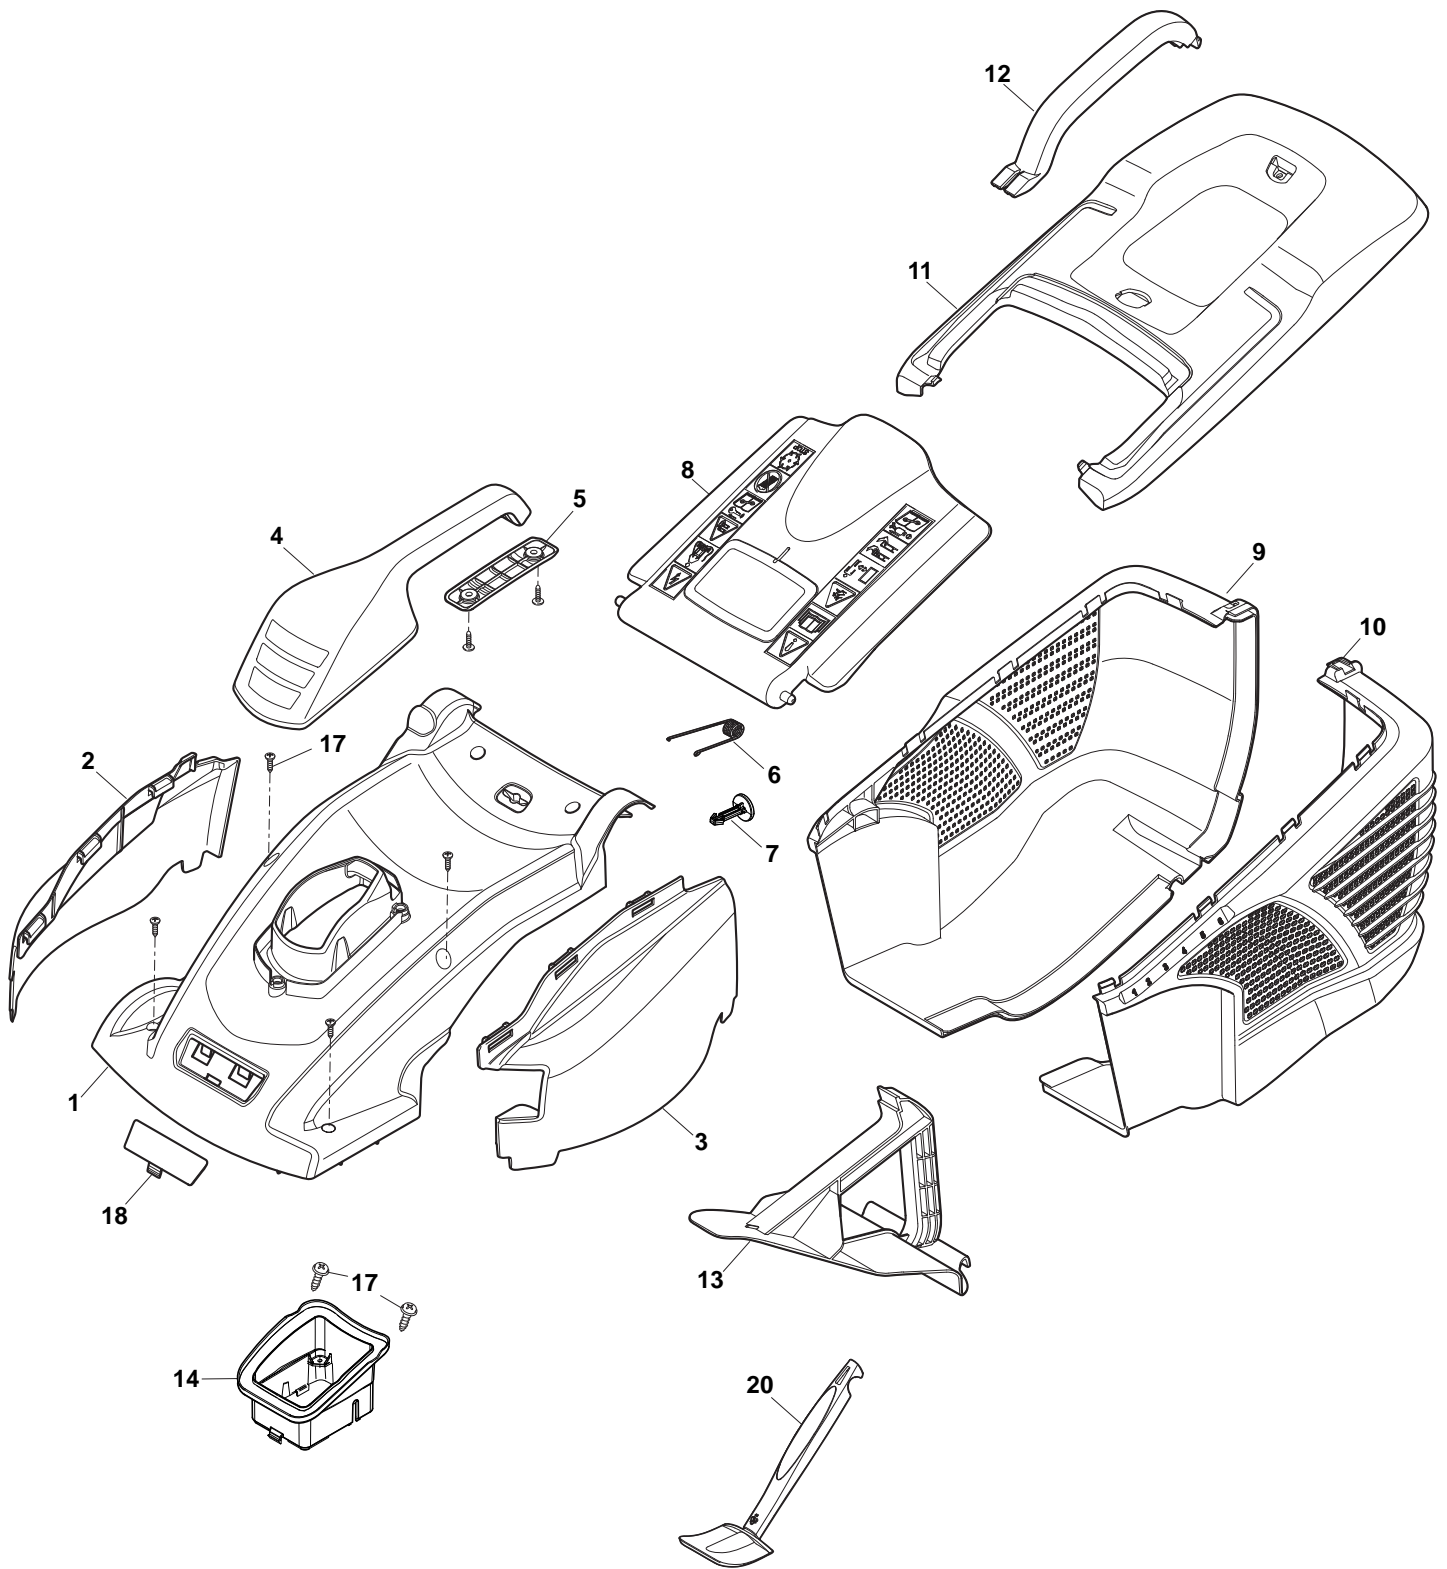

Deck				
POS	CODE	Q.TY	DESCRIPTION	NOTES
1	322055175/0	1	Deck Yellow	
2	322109865/0	1	Side Cover, Black	
3	322109866/0	1	Cover Height Adjusting, Black	
4	322393665/0	1	Cover, Black	
5	322393659/0	1	Handle, Lower Part	
6	122450470/0	1	Spring	
7	322524356/0	1	Pin	
8	322600288/0	1	Stone-Guard, Grey	
9	322486324/0	1	Grass-Box, R Lower Black	
10	322486325/0	1	Grass-Box, L Lower Black	
11	322486323/0	1	Grass-Box, Upper	
12	322393666/0	1	Handle, Black	
13	322140242/0	1	Mulching Plug	
14	322393672/0	1	Engine Protection	
17	112728714/0	12	Screw	
18	322055168/0	1	Frontal Plate	
20	113300215/0	1	Scraper