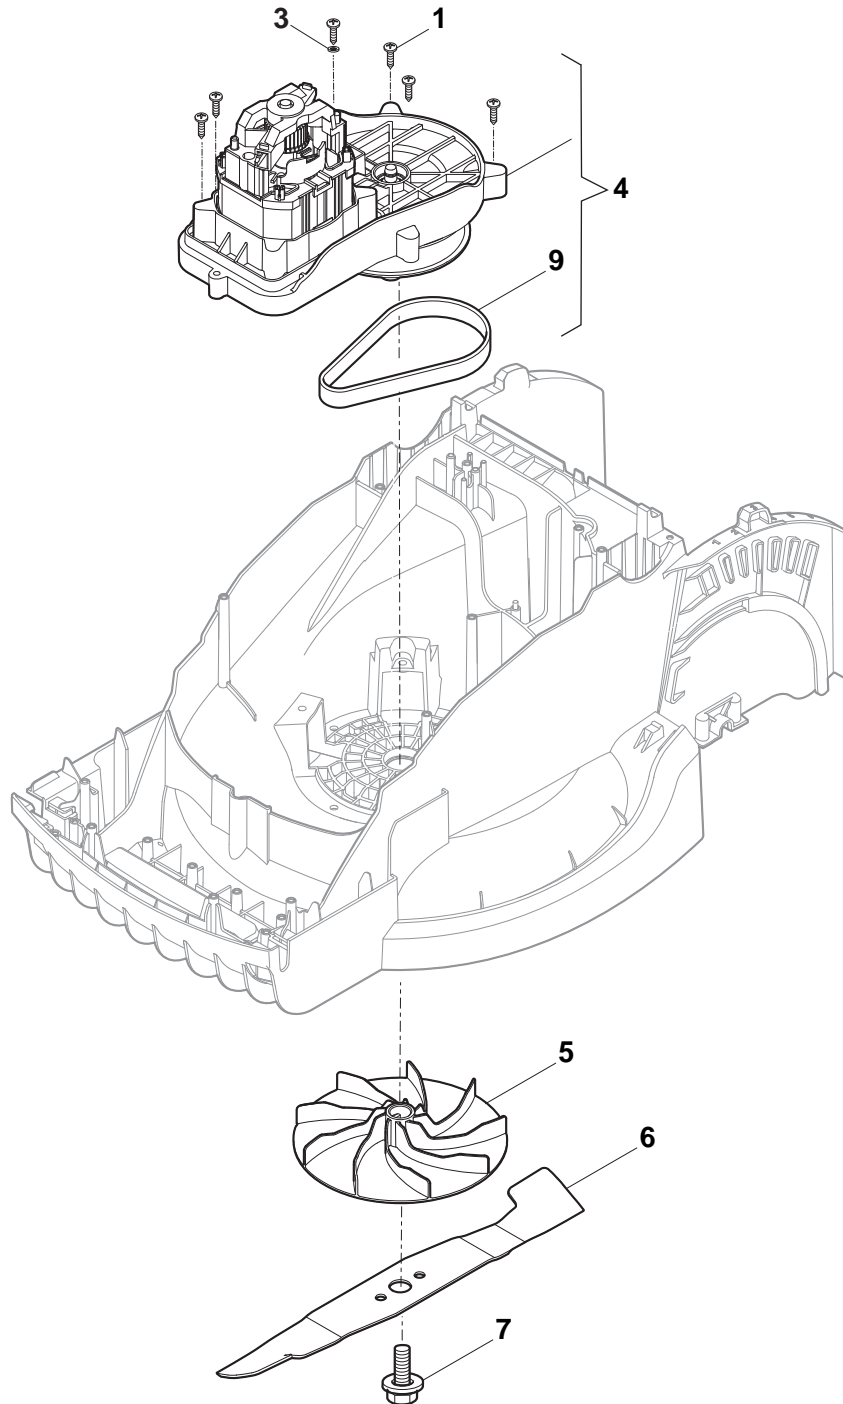

www.stiga.com

Illustrated Parts List

for model:

COMBI 40 E

- Use GLOBAL GARDEN PRODUCT genuine spare parts specified in the parts list for repair and/or replacement.
- Then contents described in the parts list may change due to improvement.
- The drawings of the spare part are only indicative and might not represent the part in question exactly.
- The indications "right" - "left" - "front" - "rear" refer to the position of the operator when using the machine.
- When placing orders of parts for repair and/or replacement, make sure that the illustrated parts list is the one applying to the machine's year of manufacture, as shown on the identification plate attached to the machine.

Deck And Height Adjusting				
POS	CODE	Q.TY	DESCRIPTION	NOTES
1	322066783/0	1	Deck STIGA Grey	
2	322785387/0	1	Support, Wheels	
3	322686105/0	2	Wheel Ø 250	
4	322110684/0	2	Hub Cap Grey	
5	112604903/0	4	Washer	
6	122033425/0	1	Axle, Rear Wheels	
7	322545142/0	2	Plate	
8	112728714/0	8	Screw	
9	322785414/1	1	Lever, Height Adjustment	Yellow
10	322524354/0	1	Pin	
11	122446195/0	1	Spring	
12	322869680/0	1	Rod, Height Adjustment	Grey
13	322785415/0	2	Plate	
14	122033424/0	1	Axle, Rear Wheels	
15	322785386/0	1	Support, Wheels	Grey
16	322686104/0	2	Wheel Ø 150	
17	322110683/0	2	Hub Cap Grey	
18	322785385/0	1	Support, Wheels	

Handle, Upper Part				
POS	CODE	Q.TY	DESCRIPTION	NOTES
1	322291034/1	1	Upper Half Handgrip Switch	
2	381600521/0	1	Dead Hand Switch	CE plug
3	322291035/0	1	Lower Half Handgrip Switch	
4	112728713/0	11	Screw	
5	381007515/0	1	Handle,Left Lower Part	
6	122192000/1	1	Clamp	
7	112523050/0	4	Washer	
8	122524352/0	4	Pin	
9	322319519/0	4	Fixing Lever Handle	Yellow
10	122943016/0	2	Screw	
11	322246100/0	2	Handle Joint	
12	122430210/0	2	Spring	
13	322745052/0	2	Right Joint	
14	112728714/0	5	Screw	
15	322745051/0	1	Left Joint	
16	122943017/0	2	Screw	
18	118566112/0	2	Cap	
19	381007513/0	2	Handle, Lower Part	
20	381007514/0	1	Handle, Right Lower Part	
21	112521320/0	1	Washer	