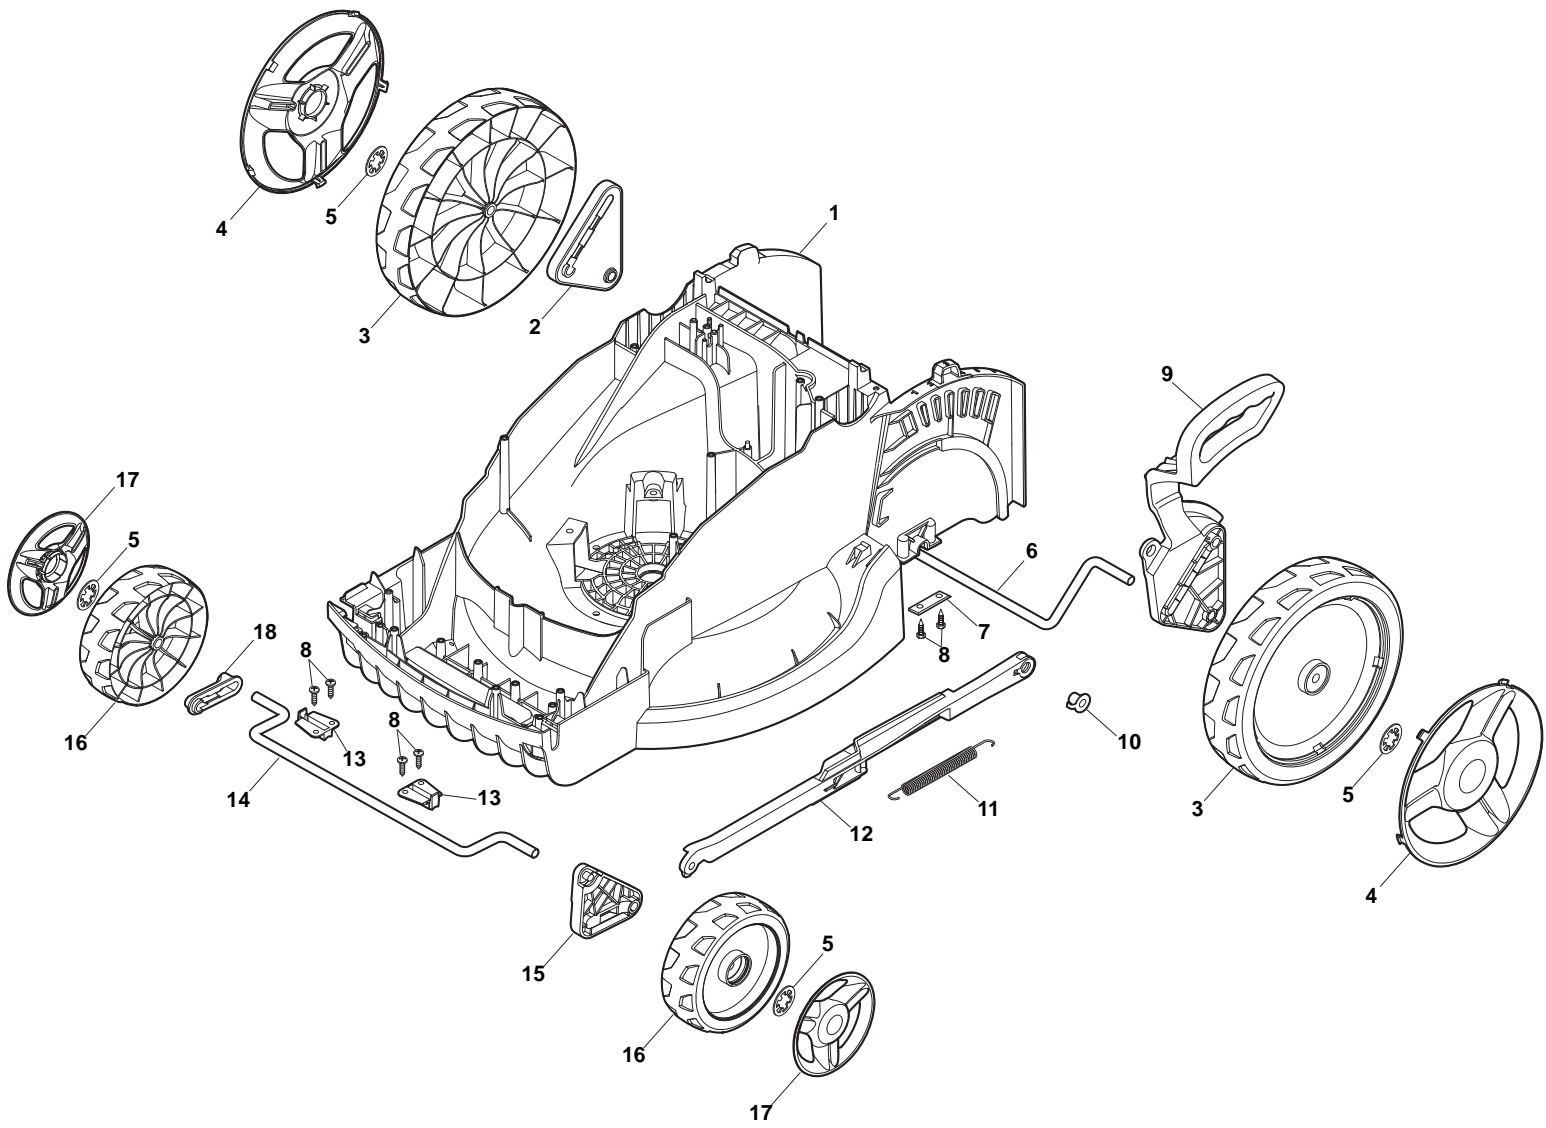

www.stiga.com

Illustrated Parts List

for model:

COMBI 40 E

- Use GLOBAL GARDEN PRODUCT genuine spare parts specified in the parts list for repair and/or replacement.
- Then contents described in the parts list may change due to improvement.
- The drawings of the spare part are only indicative and might not represent the part in question exactly.
- The indications "right" - "left" - "front" - "rear" refer to the position of the operator when using the machine.
- When placing orders of parts for repair and/or replacement, make sure that the illustrated parts list is the one applying to the machine's year of manufacture, as shown on the identification plate attached to the machine.

Deck And Height Adjusting				
POS	CODE	Q.TY	DESCRIPTION	NOTES
1	322066783/0	1	Deck STIGA Grey	
2	322785387/0	1	Support, Wheels	
3	322686105/0	2	Wheel Ø 250	
4	322110684/0	2	Hub Cap Grey	
5	112604903/0	4	Washer	
6	122033425/0	1	Axle, Rear Wheels	
7	322545142/0	2	Plate	
8	112728714/0	8	Screw	
9	322785414/1	1	Lever, Height Adjustment	Yellow
10	322524354/0	1	Pin	
11	122446195/0	1	Spring	
12	322869680/0	1	Rod, Height Adjustment	Grey
13	322785415/0	2	Plate	
14	122033424/0	1	Axle, Rear Wheels	
15	322785386/0	1	Support, Wheels	Grey
16	322686104/0	2	Wheel Ø 150	
17	322110683/0	2	Hub Cap Grey	
18	322785385/0	1	Support, Wheels	

Handle, Upper Part				
POS	CODE	Q.TY	DESCRIPTION	NOTES
1	322291034/1	1	Upper Half Handgrip Switch	
2	381600521/0	1	Dead Hand Switch	CE plug
3	322291035/0	1	Lower Half Handgrip Switch	
4	112728713/0	11	Screw	
5	381007515/0	1	Handle,Left Lower Part	
6	122192000/1	1	Clamp	
7	112523050/0	4	Washer	
8	122524352/0	4	Pin	
9	322319519/0	4	Fixing Lever Handle	Yellow
10	122943016/0	2	Screw	
11	322246100/0	2	Handle Joint	
12	122430210/0	2	Spring	
13	322745052/0	2	Right Joint	
14	112728714/0	5	Screw	
15	322745051/0	1	Left Joint	
16	122943017/0	2	Screw	
18	118566112/0	2	Cap	
19	381007513/0	2	Handle, Lower Part	
20	381007514/0	1	Handle, Right Lower Part	
21	112521320/0	1	Washer	