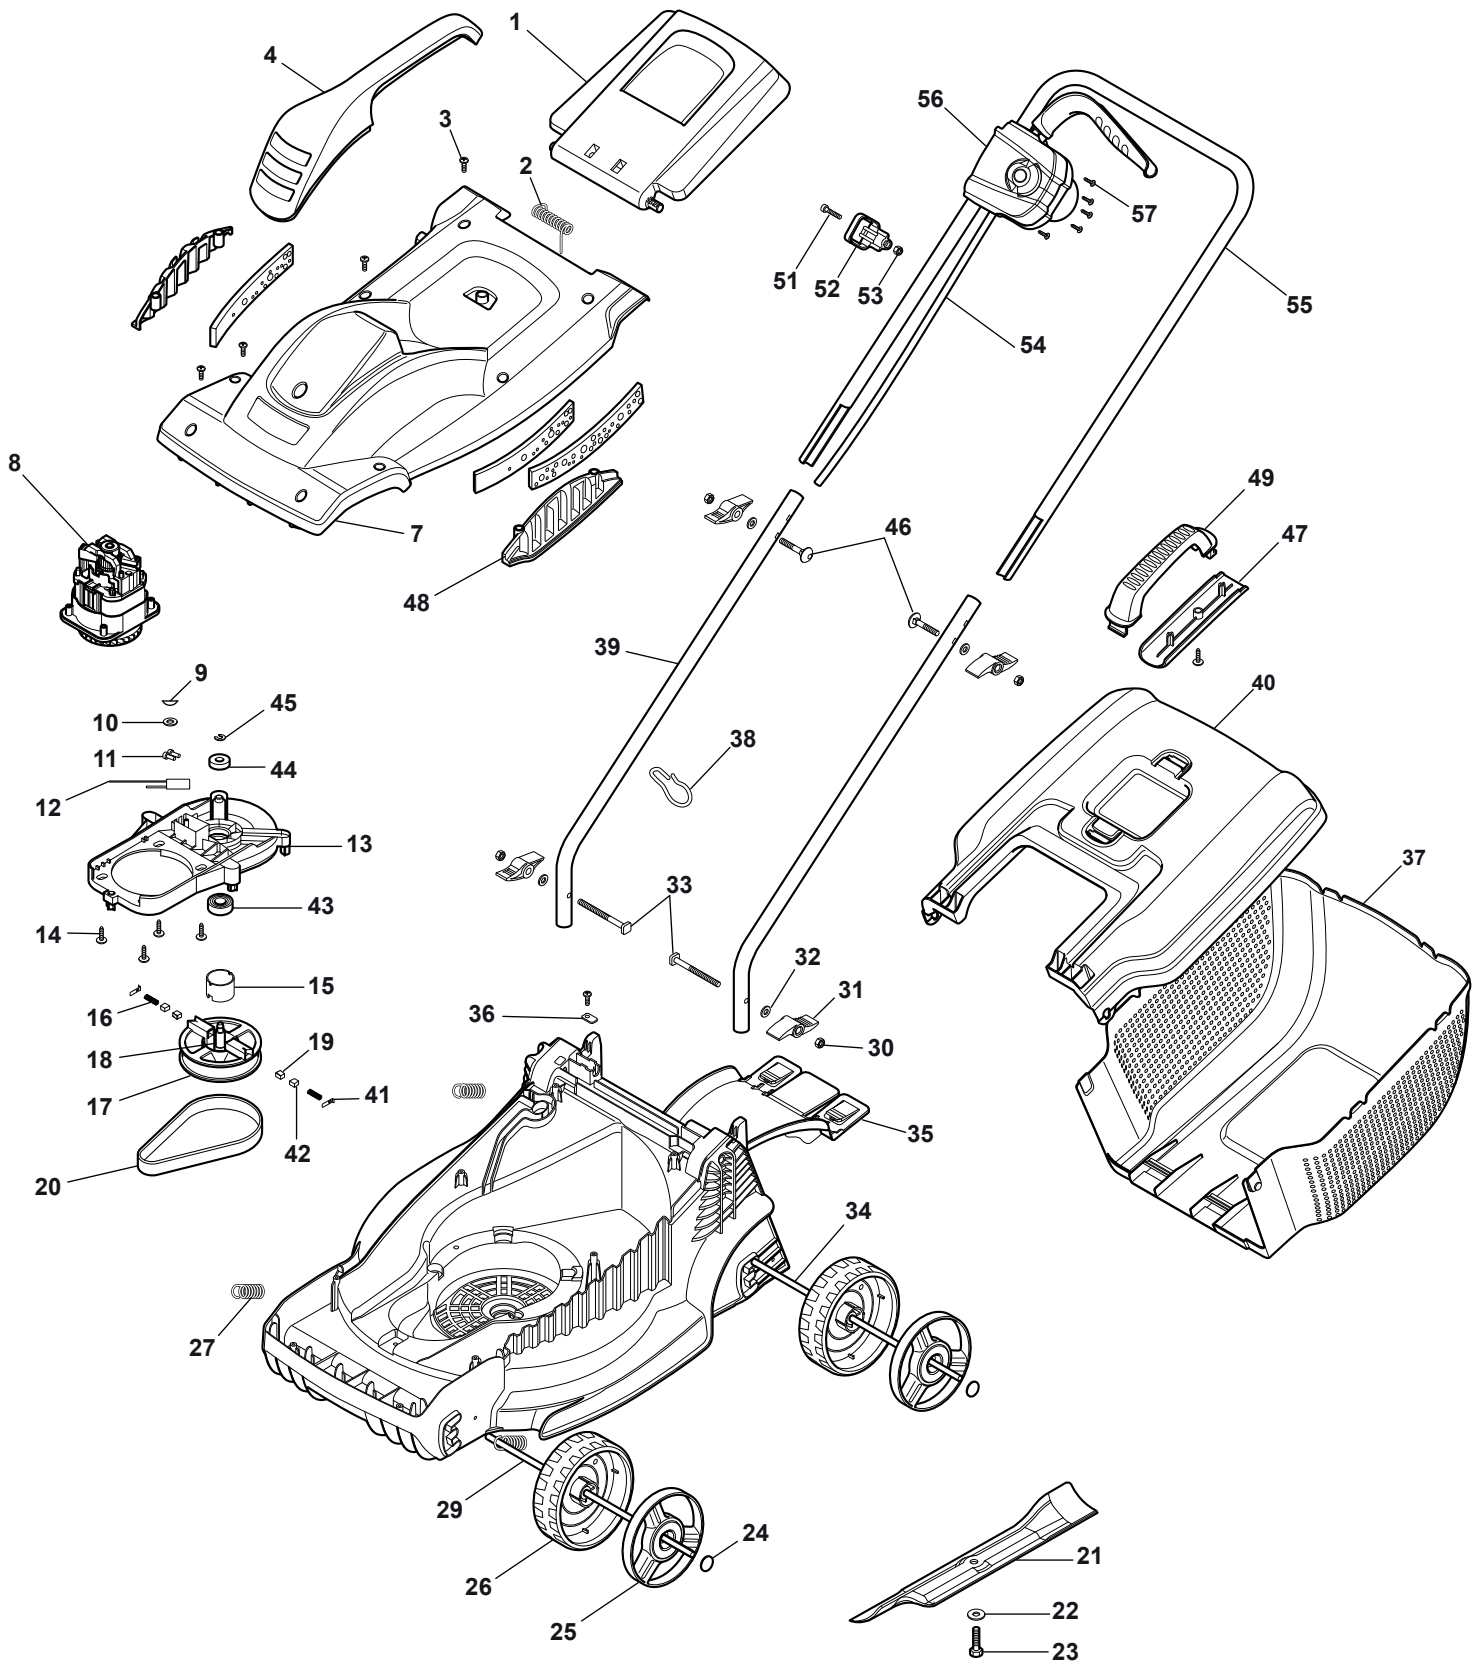

Electric Walkbehind - DELTA

POS	CODE	Q.TY	DESCRIPTION	NOTES
1	118810150/0	1	Stone-Guard	
2	118810096/0	1	Spring	
3	112728099/1	12	Screw	
4	118810156/0	1	Cover, Grey	
7	118810149/0	1	Engine Cover	
8	118810097/0	1	Engine	
9	112543001/0	1	Washer	
10	118810093/0	1	Washer	
11	118801615/0	2	Wire Connector	
12	118810063/0	1	Temperature Sensore	
13	118810084/0	1	Engine Plate	
14	118810099/0	9	Screw	
15	118810106/0	1	Brake	
16	118810108/0	2	Spring	
17	118810059/0	1	Pulley insert mould	
18	118810104/0	1	Pulley	
19	118810112/0	2	Wooden Brake Pad	
20	118810092/0	1	Belt	
21	118810003/0	1	Blade	
22	122671651/0	1	Washer	
23	112793312/0	1	Screw	
24	112604898/0	4	Crown Fastener	
25	118810153/0	4	Hub Cap	
26	118810081/0	4	Wheel	
27	118810109/0	4	Spring	
29	118810100/0	1	Front Wheel Axle	
30	112291000/0	4	Nut	
31	118810137/0	4	Knob	
32	112000930/0	4	Snap Ring	
33	112727787/0	2	Screw	
34	118810101/0	1	Rear Wheel Axle	
35	118810155/0	1	Deflector	
36	118810103/0	1	Plate	
37	118810152/0	1	Grass-Box, Lower Part	
38	118810110/0	1	Cable holder	
39	118810105/0	1	Handle, Lower Part	
40	118810154/0	1	Grass-Box, Upper Part	
41	118810102/0	2	Insert	
42	118810107/0	2	Iron brake	
43	118810070/0	2	Bearing	
44	118810069/0	1	Bearing	
45	112000955/0	1	Snap Ring	
46	112727784/0	2	Screw	
47	118810146/0	1	Handle, Lower Part	
48	118810151/0	1	Left Window, Grey	
49	118810144/0	1	Handle	
51	112735654/0	1	Screw	
52	118810083/0	1	Hook	
53	112291000/0	1	Nut	
54	tbd	1	Wire	
55	118810075/0	1	Handle, Upper Part	
56	118810098/0	1	Dead hand switch	
57	112728099/1	9	Screw