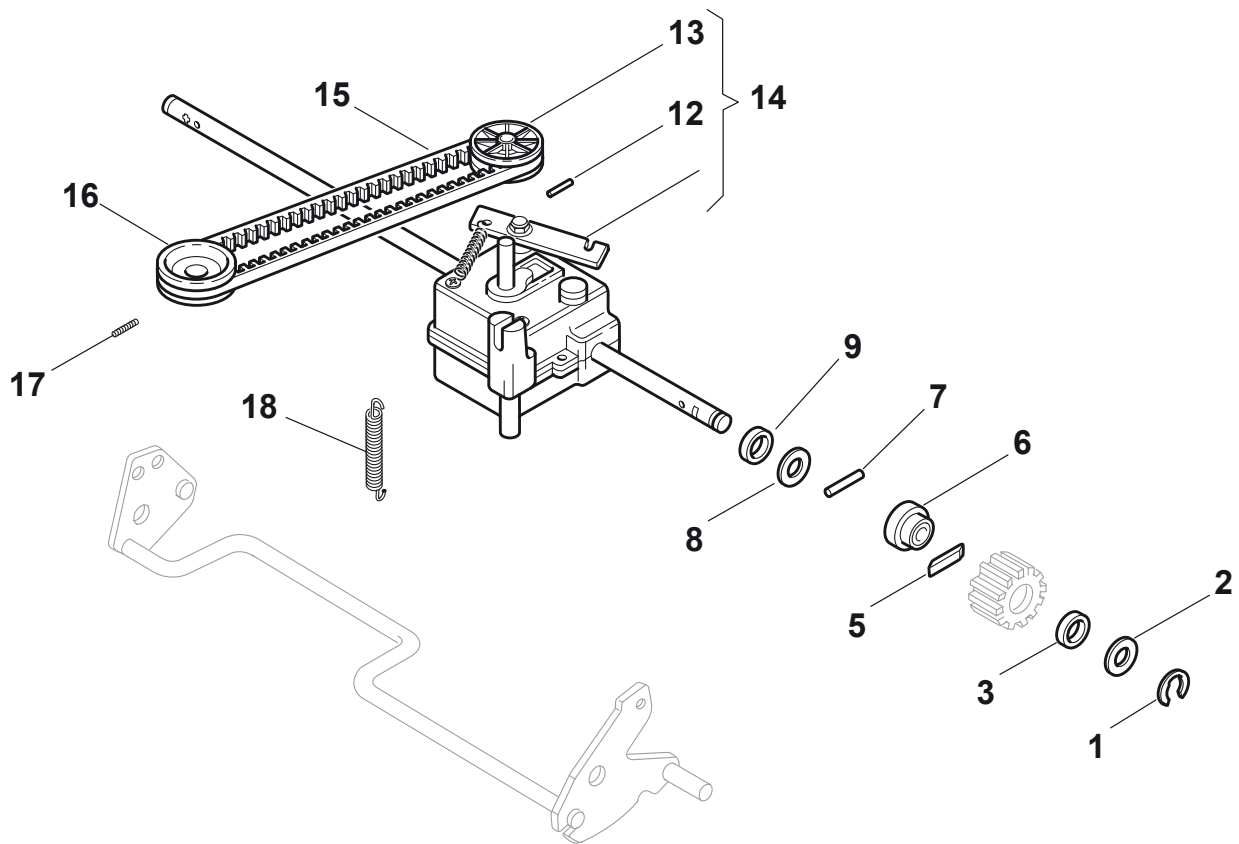

THIS INFORMATION IS NOT INTENDED FOR SALE OR RESALE, AND THIS NOTICE MUST REMAIN ON ALL COPIES.

POSITION	PART No.	Q.Ty	DESCRIPTION	NOTES
1	381002657/0	1	Deck Yellow	
3	322060152/0	1	Protection, Yellow	
4	112728300/0	3	Screw	
9	112728300/0	1	Screw	
10	322108277/0	1	Rear Conveyor Assy	
11	112735664/0	3	Screw	
15	322109531/0	1	Cover	
16	381008658/1	1	Outfit, Supports	
21	322545160/0	2	Plate	
22	112735664/0	2	Screw	
23	112604898/0	2	Crown Fastener	
24	122446181/0	1	Spring	
25	322785153/0	2	Support, Gear Box	
26	112735664/0	4	Screw	
31	322399808/0	1	Knob	
32	322321515/0	1	Lever, Height Adjustment	
33	112735661/0	2	Screw	
34	112728300/0	2	Screw	
35	322735563/0	1	Sector, Height Adjustment	
36	322140231/0	1	Deflector	

POSITION	PART No.	Q.Ty	DESCRIPTION	NOTES
1	112820655/0	2	Screw	
2	322551635/0	1	Plate For Handle	
3	322778405/0	2	Support	
4	112760515/0	2	Screw	
5	112521350/0	2	Washer	
6	112521350/0	4	Washer	
7	322399810/0	4	Knob	
8	112361005/0	4	Nut	
9	381006631/0	1	Handle, Lower Part	
10	322192001/0	1	Anchor Clamp	
11	112728691/0	1	Screw	
12	112820655/0	2	Screw	
13	122430311/0	1	Guide Spring	
14	322545137/0	2	Plate For Handle Fastening	

POSITION	PART No.	Q.Ty	DESCRIPTION	NOTES
1	381006632/1	1	Handle, Upper Part	
2	381003330/0	1	Lever, Engine Brake	
3	181000692/0	1	Cable, Thread Engine Brake	
4	381000697/0	1	Plate	
5	381003297/1	1	Screw	
6	112727783/0	1	Nut	
7	322551640/0	1	Handle, Upper Part	
8	112154510/0	1	Nut	

POSITION	PART No.	Q.Ty	DESCRIPTION	NOTES
1	122465619/0	1	Hub With Pulley, Crankshaft Ø 22.2	
2	181004135/0	1	Blade Winged	
3	322672111/0	2	Clutch Washer	
4	322672105/0	1	Washer	
5	112508120/0	1	Cupped Spring	
6	122041940/0	1	Clutch Bush	
7	112736850/0	1	Screw	
8	112139100/0	1	Feather, Crankshaft Ø 22.2	
9	112735108/1	3	Screw	