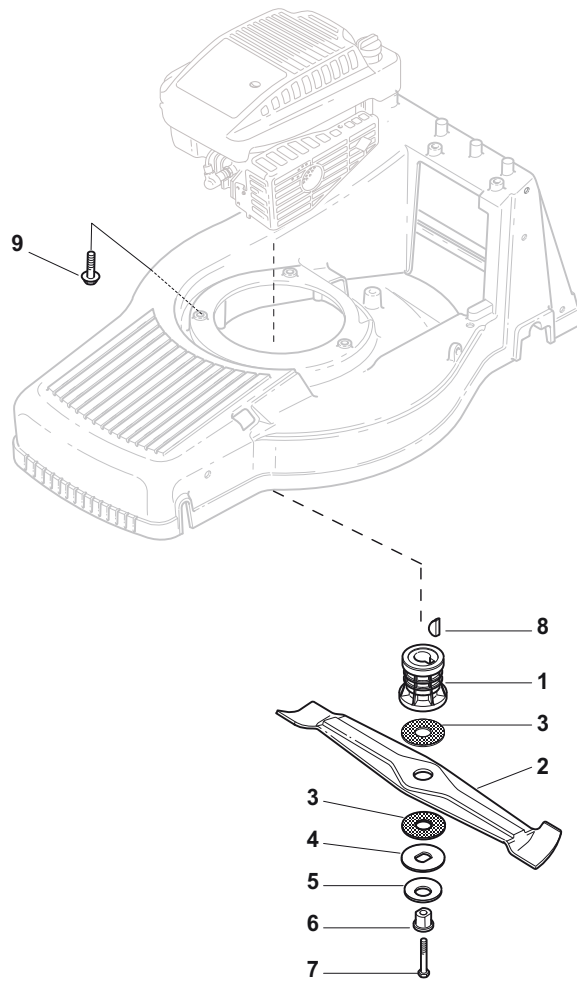

POSITION	PART No.	Q.Ty	DESCRIPTION	NOTES
1	112820655/0	2	Screw	
2	322551635/0	1	Plate For Handle	
3	322778405/0	2	Support	
4	112760515/0	2	Screw	
5	112521350/0	2	Washer	
6	112521350/0	4	Washer	
7	322399810/0	4	Knob	
8	112361005/0	4	Nut	
9	381006631/0	1	Handle, Lower Part	
10	322192001/0	1	Anchor Clamp	
11	112728691/0	1	Screw	
12	112820655/0	2	Screw	
13	122430311/0	1	Guide Spring	
14	322545137/0	2	Plate For Handle Fastening	

POSITION	PART No.	Q.Ty	DESCRIPTION	NOTES
1	381006632/1	1	Handle, Upper Part	
2	381003330/0	1	Lever, Engine Brake	
3	181000692/0	1	Cable, Thread Engine Brake	
4	381000697/0	1	Plate	
5	381003297/1	1	Screw	
6	112727783/0	1	Nut	
7	322551640/0	1	Handle, Upper Part	
8	112154510/0	1	Nut	

POSITION	PART No.	Q.Ty	DESCRIPTION	NOTES
1	381002821/0	1	Axle, Front Wheels	
2	122430210/0	2	Spring	
3	381007364/0	2	Wheel Ø 190	
4	322160522/0	2	Dust Cover	
5	119216039/0	4	Bearing	
6	112521460/0	2	Washer	
7	112735662/1	2	Screw	
8	322110379/0	2	Hub Cap	
9	122033322/0	1	Rod, Height Adjustment Control	
10	381002823/0	1	Axle, Rear Wheels	
11	122170810/0	2	Spacer	
12	122430215/0	2	Spring	
13	322600127/0	2	Protection, Wheel	
14	122570126/0	2	Pinion	
15	381007367/0	2	Wheel Ø 205	
16	112728210/0	8	Screw	
17	322120108/0	2	Ring Gear	
18	119216038/0	4	Bearing	
19	122671655/0	2	Washer	
20	112735592/0	2	Screw	
21	322110380/0	2	Hub Cap	

POSITION	PART No.	Q.Ty	DESCRIPTION	NOTES
1	122465619/0	1	Hub With Pulley, Crankshaft Ø 22.2	
2	181004135/0	1	Blade Winged	
3	322672111/0	2	Clutch Washer	
4	322672105/0	1	Washer	
5	112508120/0	1	Cupped Spring	
6	122041940/0	1	Clutch Bush	
7	112736850/0	1	Screw	
8	112139100/0	1	Feather, Crankshaft Ø 22.2	
9	112735108/1	3	Screw	