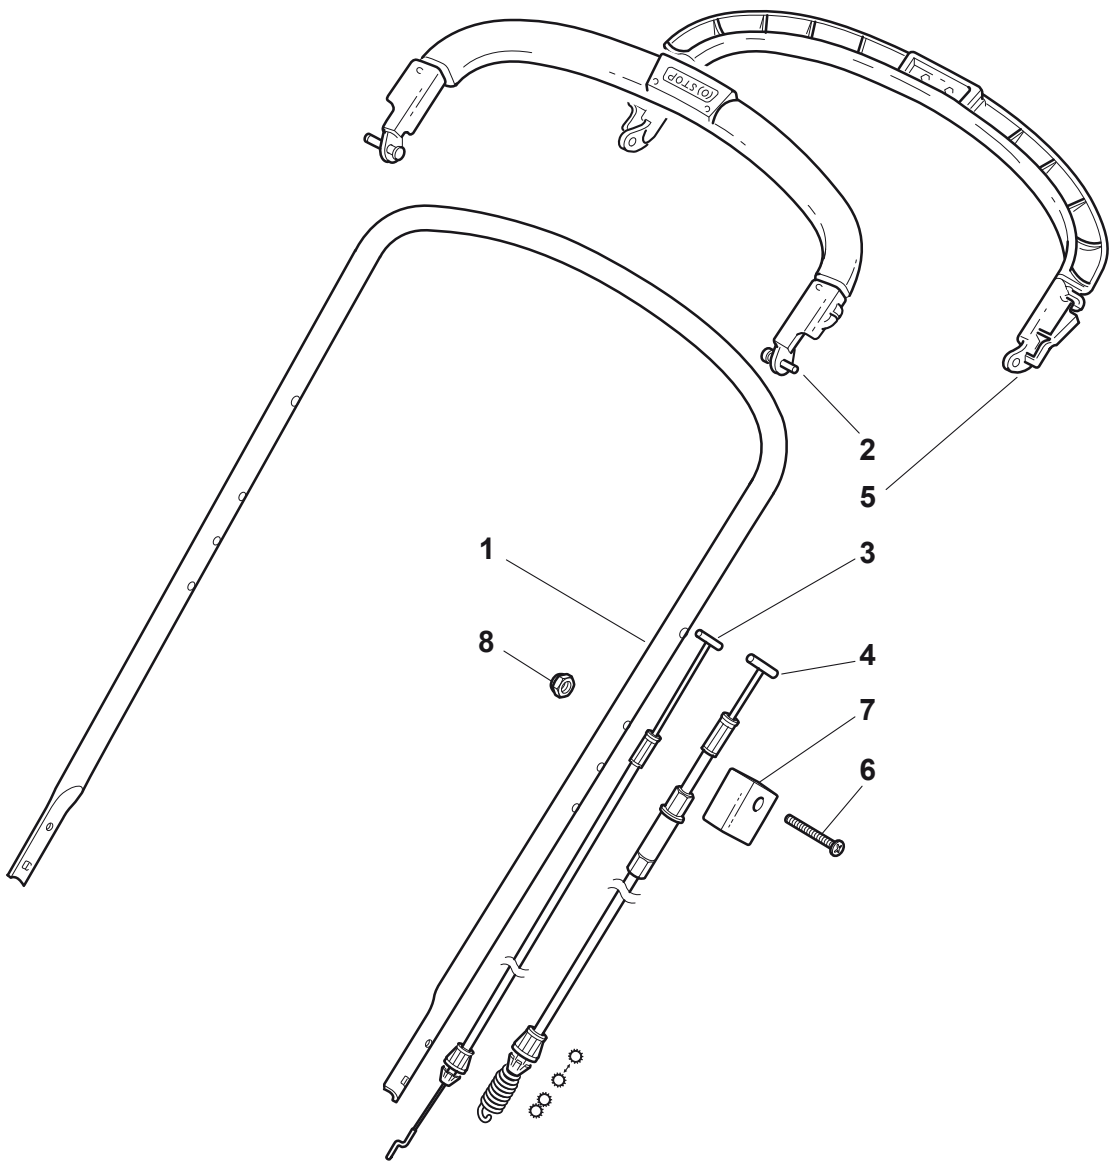

THIS INFORMATION IS NOT INTENDED FOR SALE OR RESALE, AND THIS NOTICE MUST REMAIN ON ALL COPIES.

POSITION	PART No.	Q.Ty	DESCRIPTION	NOTES
1	381002657/0	1	Deck Yellow	
3	322060152/0	1	Protection, Yellow	
4	112728300/0	3	Screw	
9	112728300/0	1	Screw	
10	322108277/0	1	Rear Conveyor Assy	
11	112735664/0	3	Screw	
15	322109531/0	1	Cover	
16	381008658/1	1	Outfit, Supports	
21	322545160/0	2	Plate	
22	112735664/0	2	Screw	
23	112604898/0	2	Crown Fastener	
24	122446181/0	1	Spring	
25	322785153/0	2	Support, Gear Box	
26	112735664/0	4	Screw	
31	322399808/0	1	Knob	
32	322321515/0	1	Lever, Height Adjustment	
33	112735661/0	2	Screw	
34	112728300/0	2	Screw	
35	322735563/0	1	Sector, Height Adjustment	
36	322140231/0	1	Deflector	

POSITION	PART No.	Q.Ty	DESCRIPTION	NOTES
1	112820655/0	2	Screw	
2	322551635/0	1	Plate For Handle	
3	322778405/0	2	Support	
4	112760515/0	2	Screw	
5	112521350/0	2	Washer	
6	112521350/0	4	Washer	
7	322399810/0	4	Knob	
8	112361005/0	4	Nut	
9	381006631/0	1	Handle, Lower Part	
10	322192001/0	1	Anchor Clamp	
11	112728691/0	1	Screw	
12	112820655/0	2	Screw	
13	122430311/0	1	Guide Spring	
14	322545137/0	2	Plate For Handle Fastening	

POSITION	PART No.	Q.Ty	DESCRIPTION	NOTES
1	381002821/0	1	Axle, Front Wheels	
2	122430210/0	2	Spring	
3	381007364/0	2	Wheel Ø 190	
4	322160522/0	2	Dust Cover	
5	119216039/0	4	Bearing	
6	112521460/0	2	Washer	
7	112735662/1	2	Screw	
8	322110379/0	2	Hub Cap	
9	122033322/0	1	Rod, Height Adjustment Control	
10	381002823/0	1	Axle, Rear Wheels	
11	122170810/0	2	Spacer	
12	122430215/0	2	Spring	
13	322600127/0	2	Protection, Wheel	
14	122570126/0	2	Pinion	
15	381007367/0	2	Wheel Ø 205	
16	112728210/0	8	Screw	
17	322120108/0	2	Ring Gear	
18	119216038/0	4	Bearing	
19	122671655/0	2	Washer	
20	112735592/0	2	Screw	
21	322110380/0	2	Hub Cap	