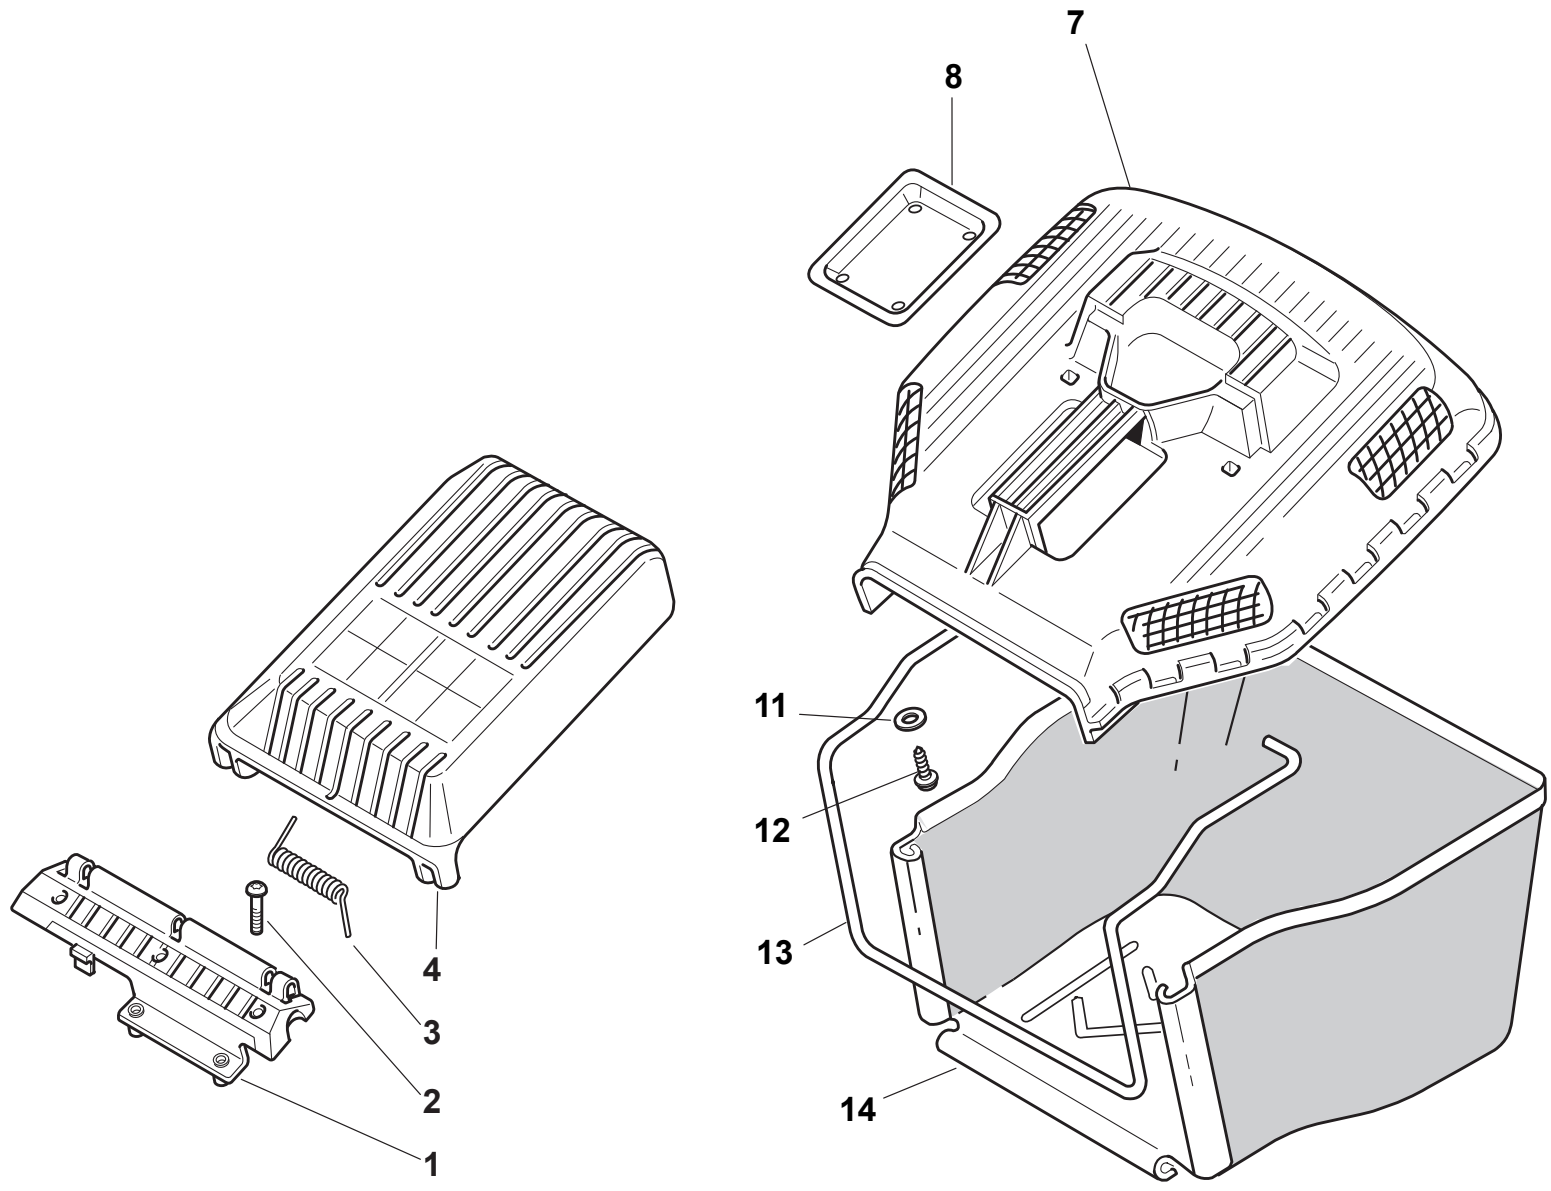

POSITION	PART No.	Q.Ty	DESCRIPTION	NOTES
1	322785157/0	1	Support, Yellow	
2	112735664/0	3	Screw	
3	122450430/0	1	Spring	
4	322600069/2	1	Stone-Guard, Yellow	
7	322486095/0	1	Grass-Box, Upper Part	
8	322486098/0	1	Plate	
11	112521460/0	2	Washer	
12	112728300/0	2	Screw	
13	122608528/0	1	Stiffening Lower	
14	181002235/0	1	Box, Fabric