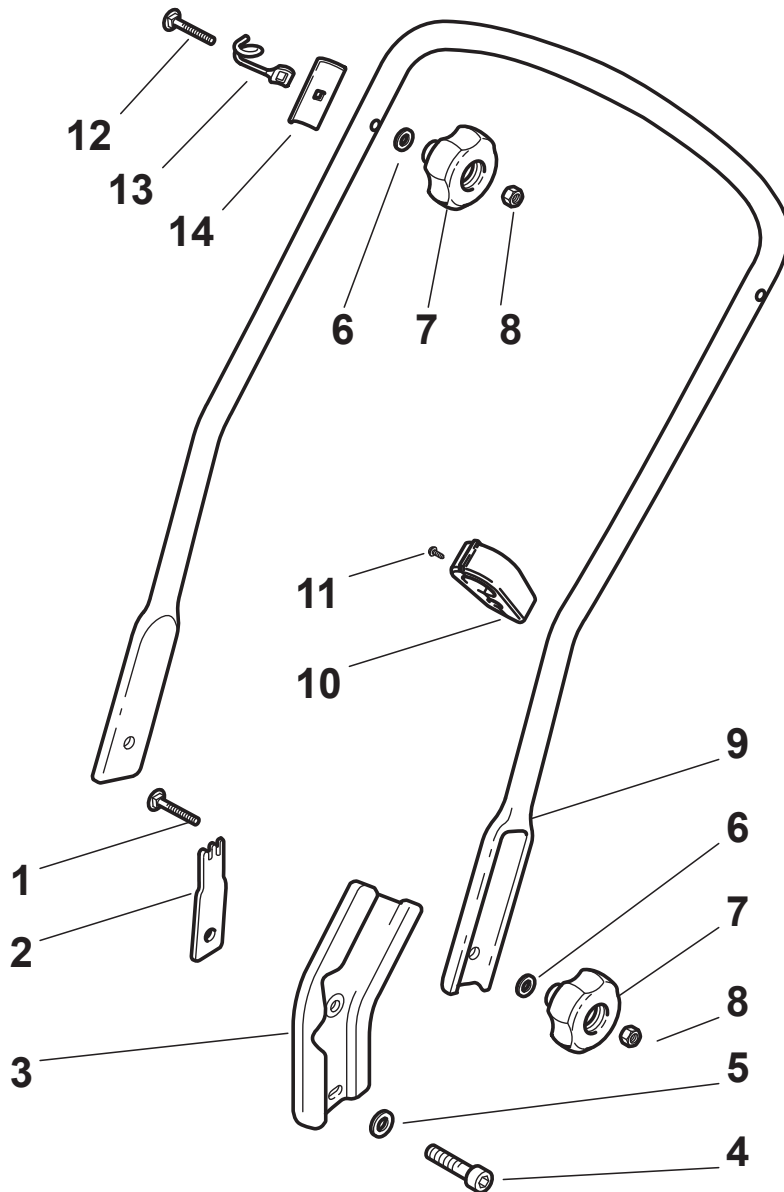

POSITION	PART No.	Q.Ty	DESCRIPTION	NOTES
1	112820655/0	2	Screw	
2	322551635/0	1	Plate For Handle	
3	322778405/0	2	Support	
4	112760515/0	2	Screw	
5	112521350/0	2	Washer	
6	112521350/0	4	Washer	
7	322399810/0	4	Knob	
8	112361005/0	4	Nut	
9	381006631/0	1	Handle, Lower Part	
10	322192001/0	1	Anchor Clamp	
11	112728691/0	1	Screw	
12	112820655/0	2	Screw	
13	122430311/0	1	Guide Spring	
14	322545137/0	2	Plate For Handle Fastening	

POSITION	PART No.	Q.Ty	DESCRIPTION	NOTES
1	381006632/1	1	Handle, Upper Part	
2	381003330/0	1	Lever, Engine Brake	
3	181000692/0	1	Cable, Thread Engine Brake	
4	381000697/0	1	Plate	
5	381003297/1	1	Screw	
6	112727783/0	1	Nut	
7	322551640/0	1	Handle, Upper Part	
8	112154510/0	1	Nut	

POSITION	PART No.	Q.Ty	DESCRIPTION	NOTES
1	381002821/0	1	Axle, Front Wheels	
2	122430210/0	2	Spring	
3	381007364/0	2	Wheel Ø 190	
4	322160522/0	2	Dust Cover	
5	119216039/0	4	Bearing	
6	112521460/0	2	Washer	
7	112735662/1	2	Screw	
8	322110379/0	2	Hub Cap	
9	122033322/0	1	Rod, Height Adjustment Control	
10	381002823/0	1	Axle, Rear Wheels	
11	122170810/0	2	Spacer	
12	122430215/0	2	Spring	
13	322600127/0	2	Protection, Wheel	
14	122570126/0	2	Pinion	
15	381007367/0	2	Wheel Ø 205	
16	112728210/0	8	Screw	
17	322120108/0	2	Ring Gear	
18	119216038/0	4	Bearing	
19	122671655/0	2	Washer	
20	112735592/0	2	Screw	
21	322110380/0	2	Hub Cap	

POSITION	PART No.	Q.Ty	DESCRIPTION	NOTES
1	122465619/0	1	Hub With Pulley, Crankshaft Ø 22.2	
2	181004135/0	1	Blade Winged	
3	322672111/0	2	Clutch Washer	
4	322672105/0	1	Washer	
5	112508120/0	1	Cupped Spring	
6	122041940/0	1	Clutch Bush	
7	112736850/0	1	Screw	
8	112139100/0	1	Feather, Crankshaft Ø 22.2	
9	112735108/1	3	Screw	