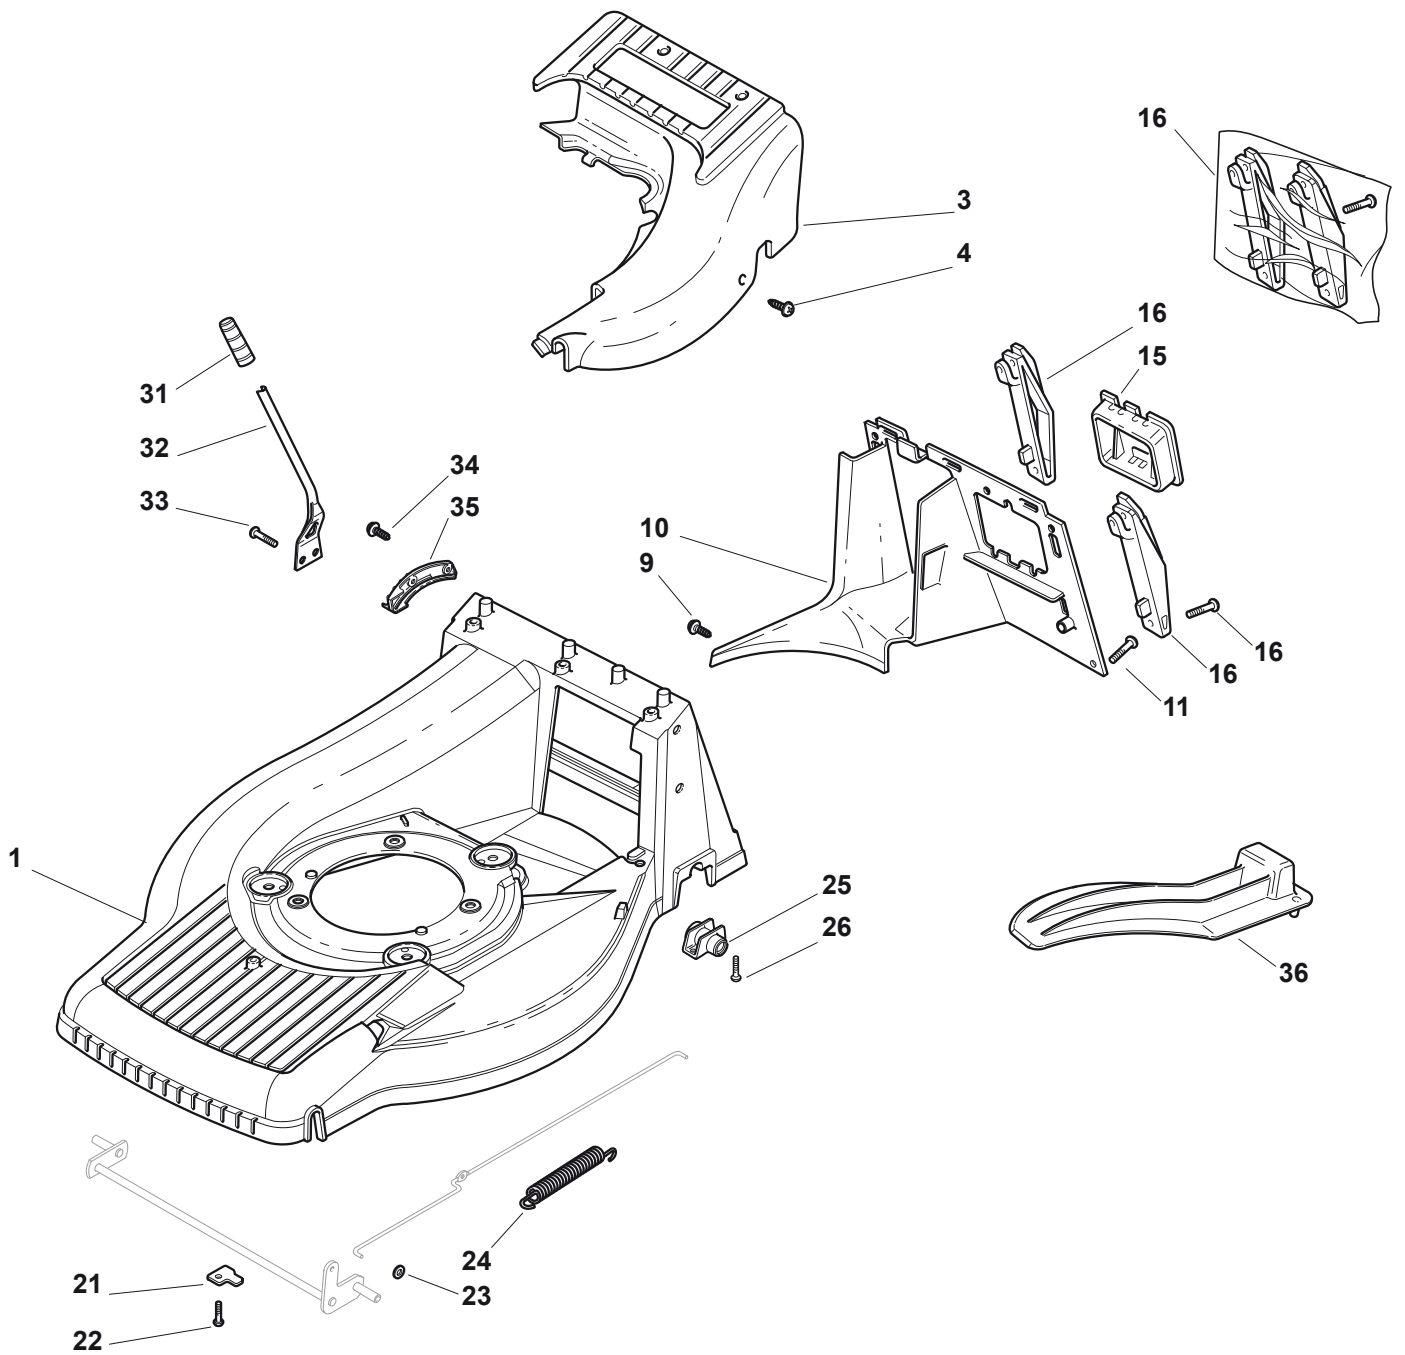

POSITION	PART No.	Q.Ty	DESCRIPTION	NOTES
1	381002657/0	1	Deck Yellow	
3	322060152/0	1	Protection, Yellow	
4	112728300/0	3	Screw	
9	112728300/0	1	Screw	
10	322108277/0	1	Rear Conveyor Assy	
11	112735664/0	3	Screw	
15	322109531/0	1	Cover	
16	381008658/1	1	Outfit, Supports	
21	322545160/0	2	Plate	
22	112735664/0	2	Screw	
23	112604898/0	2	Crown Fastener	
24	122446181/0	1	Spring	
25	322785153/0	2	Support, Gear Box	
26	112735664/0	4	Screw	
31	322399808/0	1	Knob	
32	322321515/0	1	Lever, Height Adjustment	
33	112735661/0	2	Screw	
34	112728300/0	2	Screw	
35	322735563/0	1	Sector, Height Adjustment	
36	322140231/0	1	Deflector