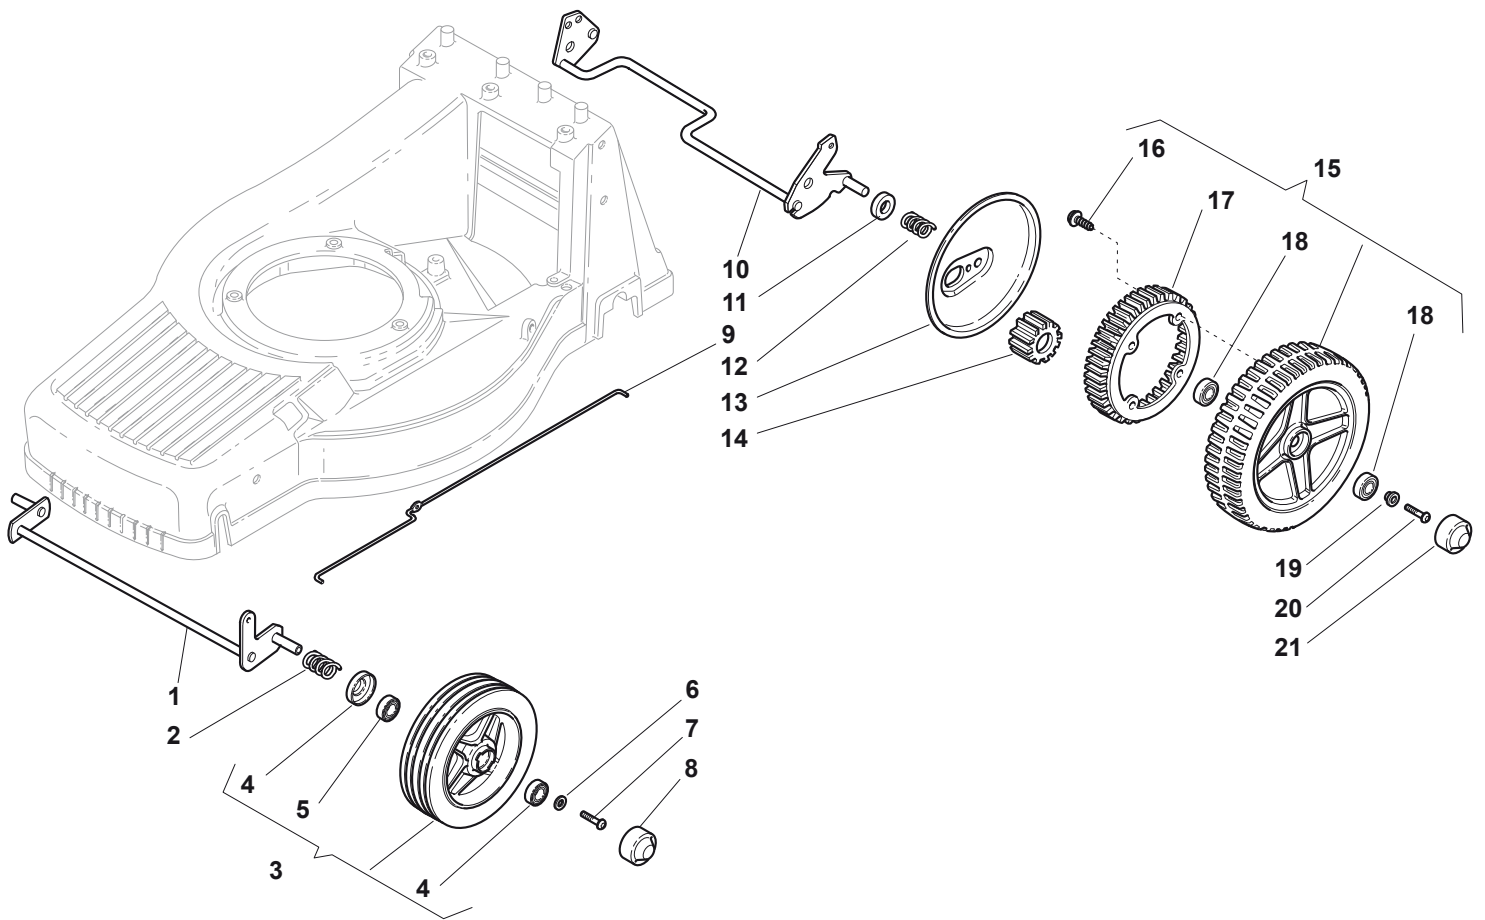

POSITION	PART No.	Q.Ty	DESCRIPTION	NOTES
1	112820655/0	2	Screw	
2	322551635/0	1	Plate For Handle	
3	322778405/0	2	Support	
4	112760515/0	2	Screw	
5	112521350/0	2	Washer	
6	112521350/0	4	Washer	
7	322399810/0	4	Knob	
8	112361005/0	4	Nut	
9	381006631/0	1	Handle, Lower Part	
10	322192001/0	1	Anchor Clamp	
11	112728691/0	1	Screw	
12	112820655/0	2	Screw	
13	122430311/0	1	Guide Spring	
14	322545137/0	2	Plate For Handle Fastening	

POSITION	PART No.	Q.Ty	DESCRIPTION	NOTES
1	381006632/1	1	Handle, Upper Part	
2	381003330/0	1	Lever, Engine Brake	
3	181000692/0	1	Cable, Thread Engine Brake	
4	381000697/0	1	Plate	
5	381003297/1	1	Screw	
6	112727783/0	1	Nut	
7	322551640/0	1	Handle, Upper Part	
8	112154510/0	1	Nut	

POSITION	PART No.	Q.Ty	DESCRIPTION	NOTES
1	381002821/0	1	Axle, Front Wheels	
2	122430210/0	2	Spring	
3	381007364/0	2	Wheel Ø 190	
4	322160522/0	2	Dust Cover	
5	119216039/0	4	Bearing	
6	112521460/0	2	Washer	
7	112735662/1	2	Screw	
8	322110379/0	2	Hub Cap	
9	122033322/0	1	Rod, Height Adjustment Control	
10	381002823/0	1	Axle, Rear Wheels	
11	122170810/0	2	Spacer	
12	122430215/0	2	Spring	
13	322600127/0	2	Protection, Wheel	
14	122570126/0	2	Pinion	
15	381007367/0	2	Wheel Ø 205	
16	112728210/0	8	Screw	
17	322120108/0	2	Ring Gear	
18	119216038/0	4	Bearing	
19	122671655/0	2	Washer	
20	112735592/0	2	Screw	
21	322110380/0	2	Hub Cap	

POSITION	PART No.	Q.Ty	DESCRIPTION	NOTES
1	122465619/0	1	Hub With Pulley, Crankshaft Ø 22.2	
2	181004135/0	1	Blade Winged	
3	322672111/0	2	Clutch Washer	
4	322672105/0	1	Washer	
5	112508120/0	1	Cupped Spring	
6	122041940/0	1	Clutch Bush	
7	112736850/0	1	Screw	
8	112139100/0	1	Feather, Crankshaft Ø 22.2	
9	112735108/1	3	Screw	