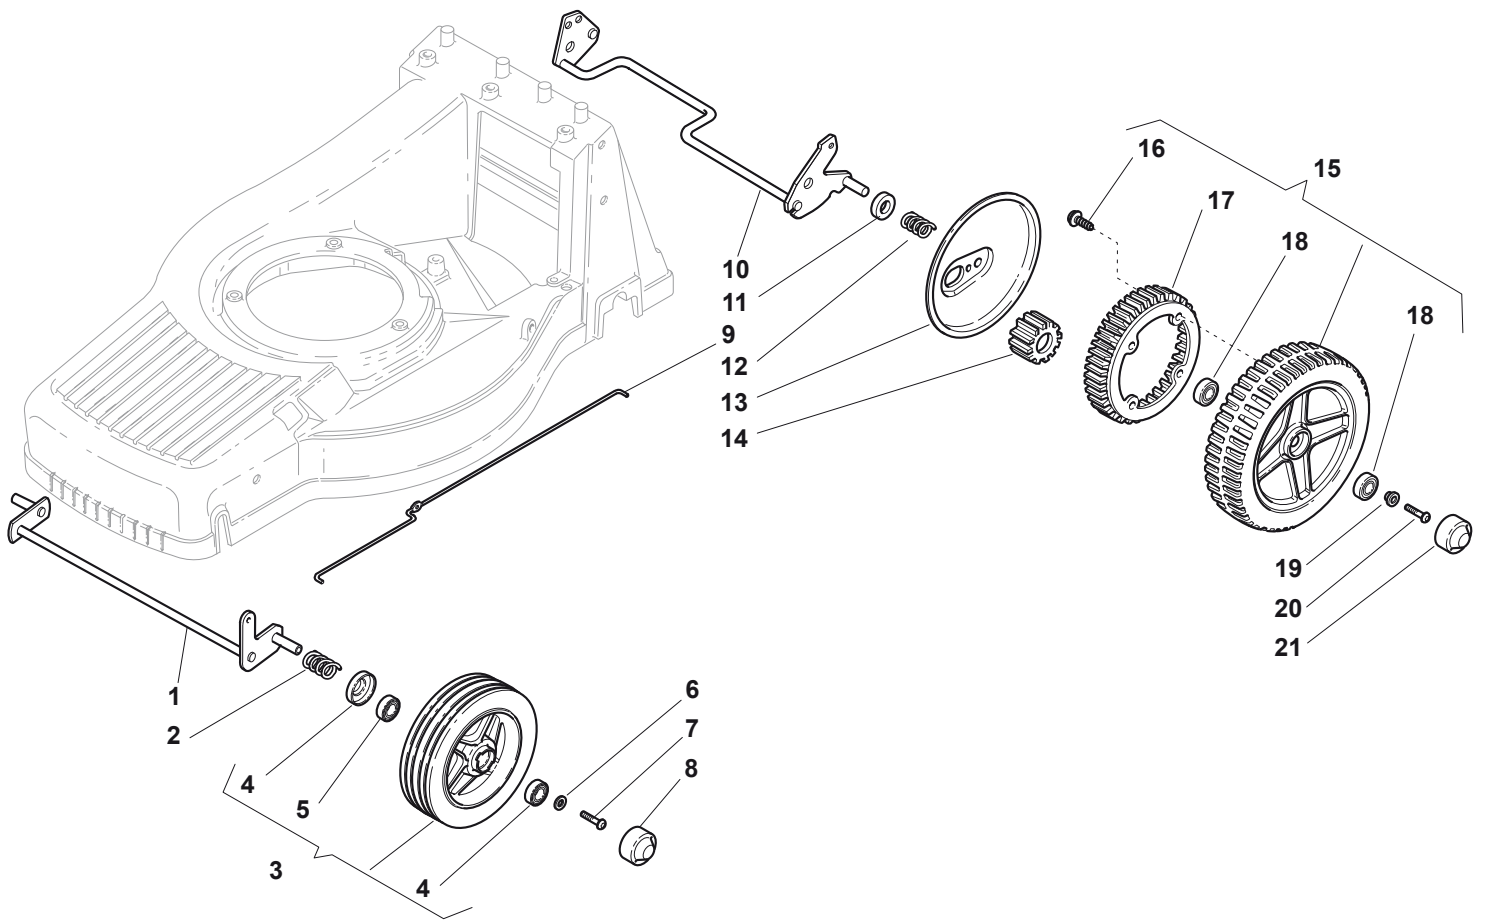

POSITION	PART No.	Q.Ty	DESCRIPTION	NOTES
1	112820655/0	2	Screw	
2	322551635/0	1	Plate For Handle	
3	322778405/0	2	Support	
4	112760515/0	2	Screw	
5	112521350/0	2	Washer	
6	112521350/0	4	Washer	
7	322399810/0	4	Knob	
8	112361005/0	4	Nut	
9	381006631/0	1	Handle, Lower Part	
10	322192001/0	1	Anchor Clamp	
11	112728691/0	1	Screw	
12	112820655/0	2	Screw	
13	122430311/0	1	Guide Spring	
14	322545137/0	2	Plate For Handle Fastening	

POSITION	PART No.	Q.Ty	DESCRIPTION	NOTES
1	381006632/1	1	Handle, Upper Part	
2	381003330/0	1	Lever, Engine Brake	
3	181030061/0	1	Cable, Thread Engine Brake	
4	381000697/0	1	Plate	
5	381003297/1	1	Screw	
6	112727783/0	1	Nut	
7	322551640/0	1	Handle, Upper Part	
8	112154510/0	1	Nut	

POSITION	PART No.	Q.Ty	DESCRIPTION	NOTES
1	381002821/0	1	Axle, Front Wheels	
2	122430210/0	2	Spring	
3	381007364/0	2	Wheel Ø 190	
4	322160522/0	2	Dust Cover	
5	119216039/0	4	Bearing	
6	112521460/0	2	Washer	
7	112735662/1	2	Screw	
8	322110379/0	2	Hub Cap	
9	122033322/0	1	Rod, Height Adjustment Control	
10	381002823/0	1	Axle, Rear Wheels	
11	122170810/0	2	Spacer	
12	122430215/0	2	Spring	
13	322600127/0	2	Protection, Wheel	
14	122570126/0	2	Pinion	
15	381007367/0	2	Wheel Ø 205	
16	112728210/0	8	Screw	
17	322120108/0	2	Ring Gear	
18	119216038/0	4	Bearing	
19	122671655/0	2	Washer	
20	112735592/0	2	Screw	
21	322110380/0	2	Hub Cap	

POSITION	PART No.	Q.Ty	DESCRIPTION	NOTES
1	122465631/0	1	Hub With Pulley, Crankshaft Ø 25	
2	181004135/0	1	Blade Winged	
3	322672111/0	2	Clutch Washer	
4	322672105/0	1	Washer	
5	112508120/0	1	Cupped Spring	
6	122041940/0	1	Clutch Bush	
7	112736850/0	1	Screw	
8	112139150/0	1	Feather, Crankshaft Ø 25	
9	112735108/1	3	Screw	