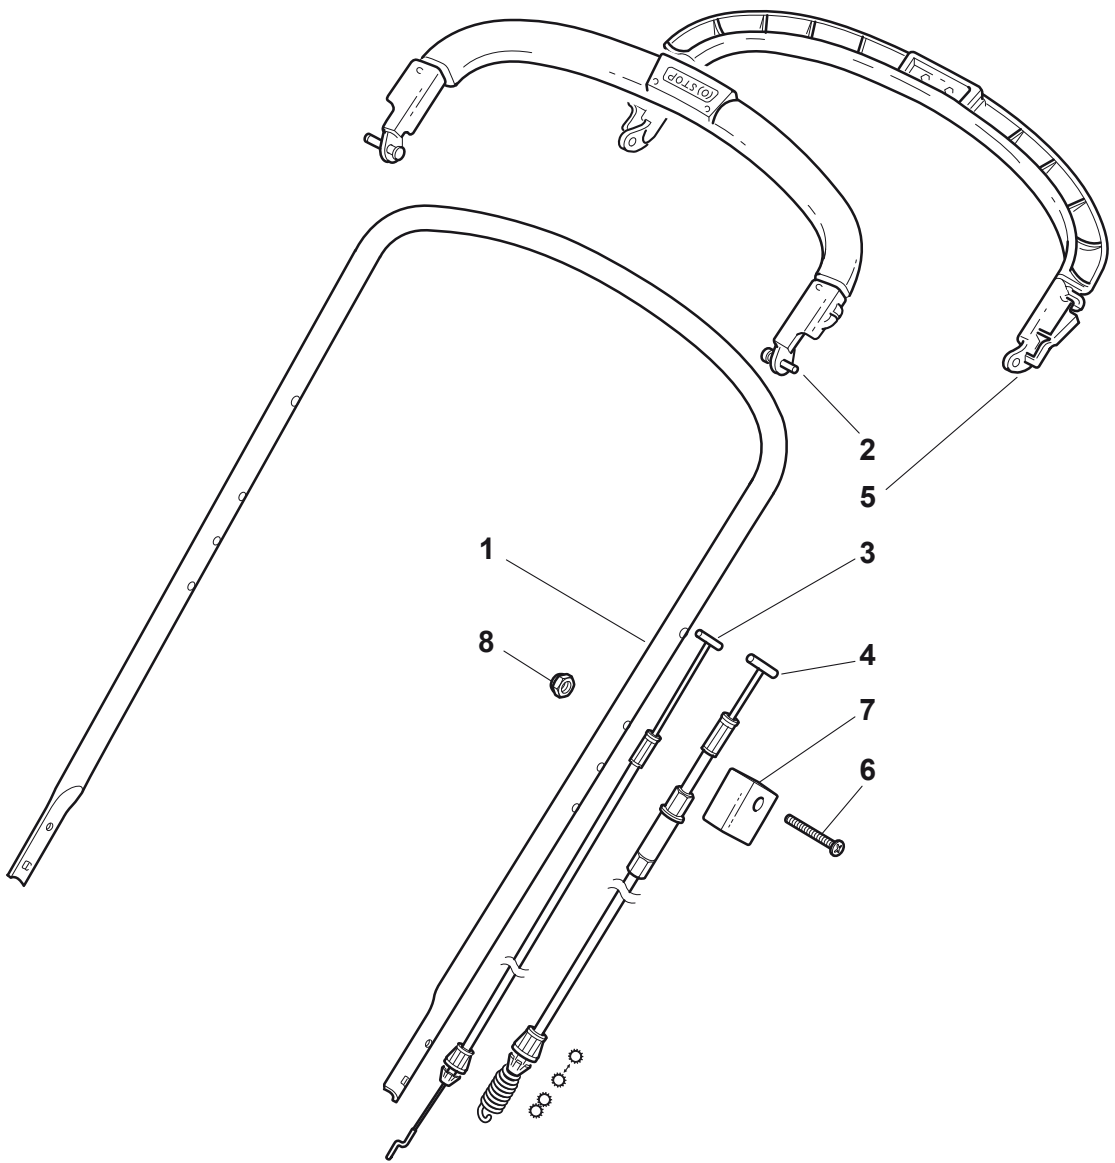

POSITION	PART No.	Q.Ty	DESCRIPTION	NOTES
1	112820655/0	2	Screw	
2	322551635/0	1	Plate For Handle	
3	322778405/0	2	Support	
4	112760515/0	2	Screw	
5	112521350/0	2	Washer	
6	112521350/0	4	Washer	
7	322399810/0	4	Knob	
8	112361005/0	4	Nut	
9	381006631/0	1	Handle, Lower Part	
10	322192001/0	1	Anchor Clamp	
11	112728691/0	1	Screw	
12	112820655/0	2	Screw	
13	122430311/0	1	Guide Spring	
14	322545137/0	2	Plate For Handle Fastening	

POSITION	PART No.	Q.Ty	DESCRIPTION	NOTES
1	381006632/1	1	Handle, Upper Part	
2	381003330/0	1	Lever, Engine Brake	
3	181030061/0	1	Cable, Thread Engine Brake	
4	381000697/0	1	Plate	
5	381003297/1	1	Screw	
6	112727783/0	1	Nut	
7	322551640/0	1	Handle, Upper Part	
8	112154510/0	1	Nut	

POSITION	PART No.	Q.Ty	DESCRIPTION	NOTES
1	381002821/0	1	Axle, Front Wheels	
2	122430210/0	2	Spring	
3	381007364/0	2	Wheel Ø 190	
4	322160522/0	2	Dust Cover	
5	119216039/0	4	Bearing	
6	112521460/0	2	Washer	
7	112735662/1	2	Screw	
8	322110379/0	2	Hub Cap	
9	122033322/0	1	Rod, Height Adjustment Control	
10	381002823/0	1	Axle, Rear Wheels	
11	122170810/0	2	Spacer	
12	122430215/0	2	Spring	
13	322600127/0	2	Protection, Wheel	
14	122570126/0	2	Pinion	
15	381007367/0	2	Wheel Ø 205	
16	112728210/0	8	Screw	
17	322120108/0	2	Ring Gear	
18	119216038/0	4	Bearing	
19	122671655/0	2	Washer	
20	112735592/0	2	Screw	
21	322110380/0	2	Hub Cap	