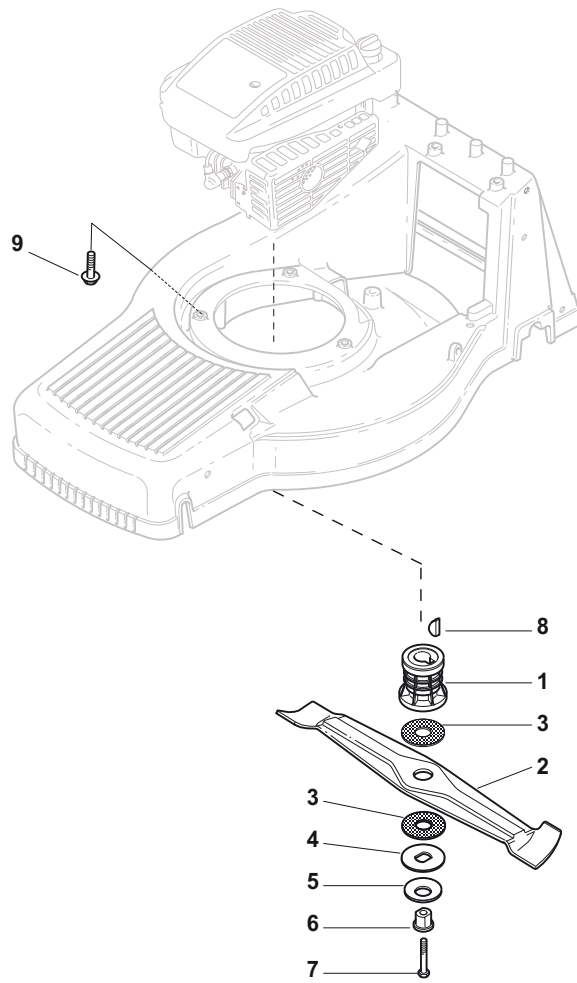

POSITION	PART No.	Q.Ty	DESCRIPTION	NOTES
1	112820655/0	2	Screw	
2	322551635/0	1	Plate For Handle	
3	322778405/0	2	Support	
4	112760515/0	2	Screw	
5	112521350/0	2	Washer	
6	112521350/0	4	Washer	
7	322399810/0	4	Knob	
8	112361005/0	4	Nut	
9	381006631/0	1	Handle, Lower Part	
10	322192001/0	1	Anchor Clamp	
11	112728691/0	1	Screw	
12	112820655/0	2	Screw	
13	122430311/0	1	Guide Spring	
14	322545137/0	2	Plate For Handle Fastening	

POSITION	PART No.	Q.Ty	DESCRIPTION	NOTES
1	381006632/1	1	Handle, Upper Part	
2	381003330/0	1	Lever, Engine Brake	
3	181030061/0	1	Cable, Thread Engine Brake	
4	381000697/0	1	Plate	
5	381003297/1	1	Screw	
6	112727783/0	1	Nut	
7	322551640/0	1	Handle, Upper Part	
8	112154510/0	1	Nut	

POSITION	PART No.	Q.Ty	DESCRIPTION	NOTES
1	381002821/0	1	Axle, Front Wheels	
2	122430210/0	2	Spring	
3	381007364/0	2	Wheel Ø 190	
4	322160522/0	2	Dust Cover	
5	119216039/0	4	Bearing	
6	112521460/0	2	Washer	
7	112735662/1	2	Screw	
8	322110379/0	2	Hub Cap	
9	122033322/0	1	Rod, Height Adjustment Control	
10	381002823/0	1	Axle, Rear Wheels	
11	122170810/0	2	Spacer	
12	122430215/0	2	Spring	
13	322600127/0	2	Protection, Wheel	
14	122570126/0	2	Pinion	
15	381007367/0	2	Wheel Ø 205	
16	112728210/0	8	Screw	
17	322120108/0	2	Ring Gear	
18	119216038/0	4	Bearing	
19	122671655/0	2	Washer	
20	112735592/0	2	Screw	
21	322110380/0	2	Hub Cap	

POSITION	PART No.	Q.Ty	DESCRIPTION	NOTES
1	122465631/0	1	Hub With Pulley, Crankshaft Ø 25	
2	181004135/0	1	Blade Winged	
3	322672111/0	2	Clutch Washer	
4	322672105/0	1	Washer	
5	112508120/0	1	Cupped Spring	
6	122041940/0	1	Clutch Bush	
7	112736850/0	1	Screw	
8	112139150/0	1	Feather, Crankshaft Ø 25	
9	112735108/1	3	Screw	