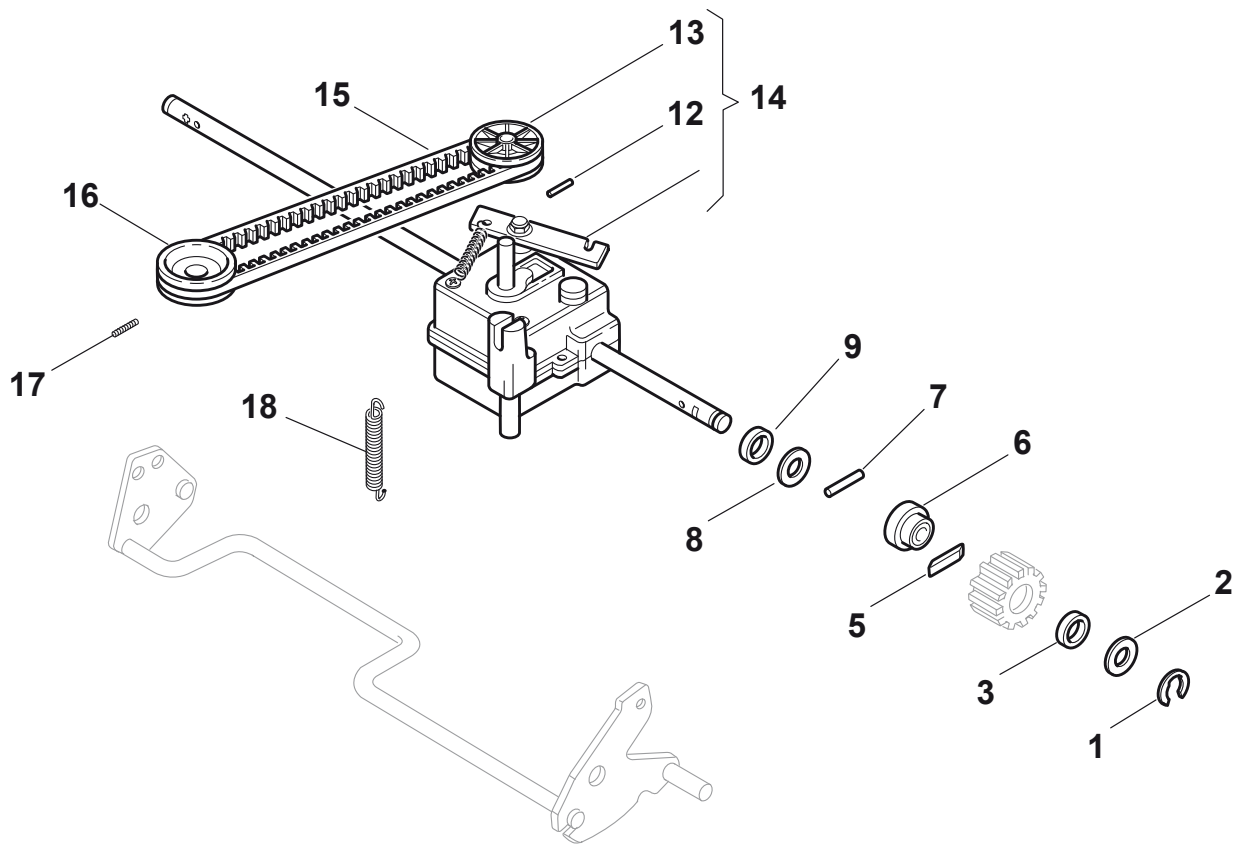

THIS INFORMATION IS NOT INTENDED FOR SALE OR RESALE, AND THIS NOTICE MUST REMAIN ON ALL COPIES.

POSITION	PART No.	Q.Ty	DESCRIPTION	NOTES
1	381002657/0	1	Deck Yellow	
3	322060152/0	1	Protection, Yellow	
3	322060153/1	1	Protection, Red	
4	112728300/0	3	Screw	
9	112728300/0	1	Screw	
10	322108277/0	1	Rear Conveyor Assy	
11	112735664/0	3	Screw	
15	322109531/0	1	Cover	
16	381008658/1	1	Outfit, Supports	
21	322545160/0	2	Plate	
22	112735664/0	2	Screw	
23	112604898/0	2	Crown Fastener	
24	122446181/0	1	Spring	
25	322785153/0	2	Support, Gear Box	
26	112735664/0	4	Screw	
31	322399808/0	1	Knob	
32	322321515/0	1	Lever, Height Adjustment	
33	112735661/0	2	Screw	
34	112728300/0	2	Screw	
35	322735563/0	1	Sector, Height Adjustment	
36	322140231/0	1	Deflector	

POSITION	PART No.	Q.Ty	DESCRIPTION	NOTES
1	112820655/0	2	Screw	
2	322551635/0	1	Plate For Handle	
3	322778405/0	2	Support	
4	112760515/0	2	Screw	
5	112521350/0	2	Washer	
6	112521350/0	4	Washer	
7	322399810/0	4	Knob	
8	112361005/0	4	Nut	
9	381006631/0	1	Handle, Lower Part	
10	322192001/0	1	Anchor Clamp	
11	112728691/0	1	Screw	
12	112820655/0	2	Screw	
13	122430311/0	1	Guide Spring	
14	322545137/0	2	Plate For Handle Fastening	

POSITION	PART No.	Q.Ty	DESCRIPTION	NOTES
1	381006632/1	1	Handle, Upper Part	
2	381003330/0	1	Lever, Engine Brake	
3	181030061/0	1	Cable, Thread Engine Brake	
4	381000697/0	1	Plate	
5	381003297/1	1	Screw	
6	112727783/0	1	Nut	
7	322551640/0	1	Handle, Upper Part	
8	112154510/0	1	Nut	

POSITION	PART No.	Q.Ty	DESCRIPTION	NOTES
1	122465631/0	1	Hub With Pulley, Crankshaft Ø 25	
2	181004135/0	1	Blade Winged	
3	322672111/0	2	Clutch Washer	
4	322672105/0	1	Washer	
5	112508120/0	1	Cupped Spring	
6	122041940/0	1	Clutch Bush	
7	112736850/0	1	Screw	
8	112139150/0	1	Feather, Crankshaft Ø 25	
9	112735108/1	3	Screw	