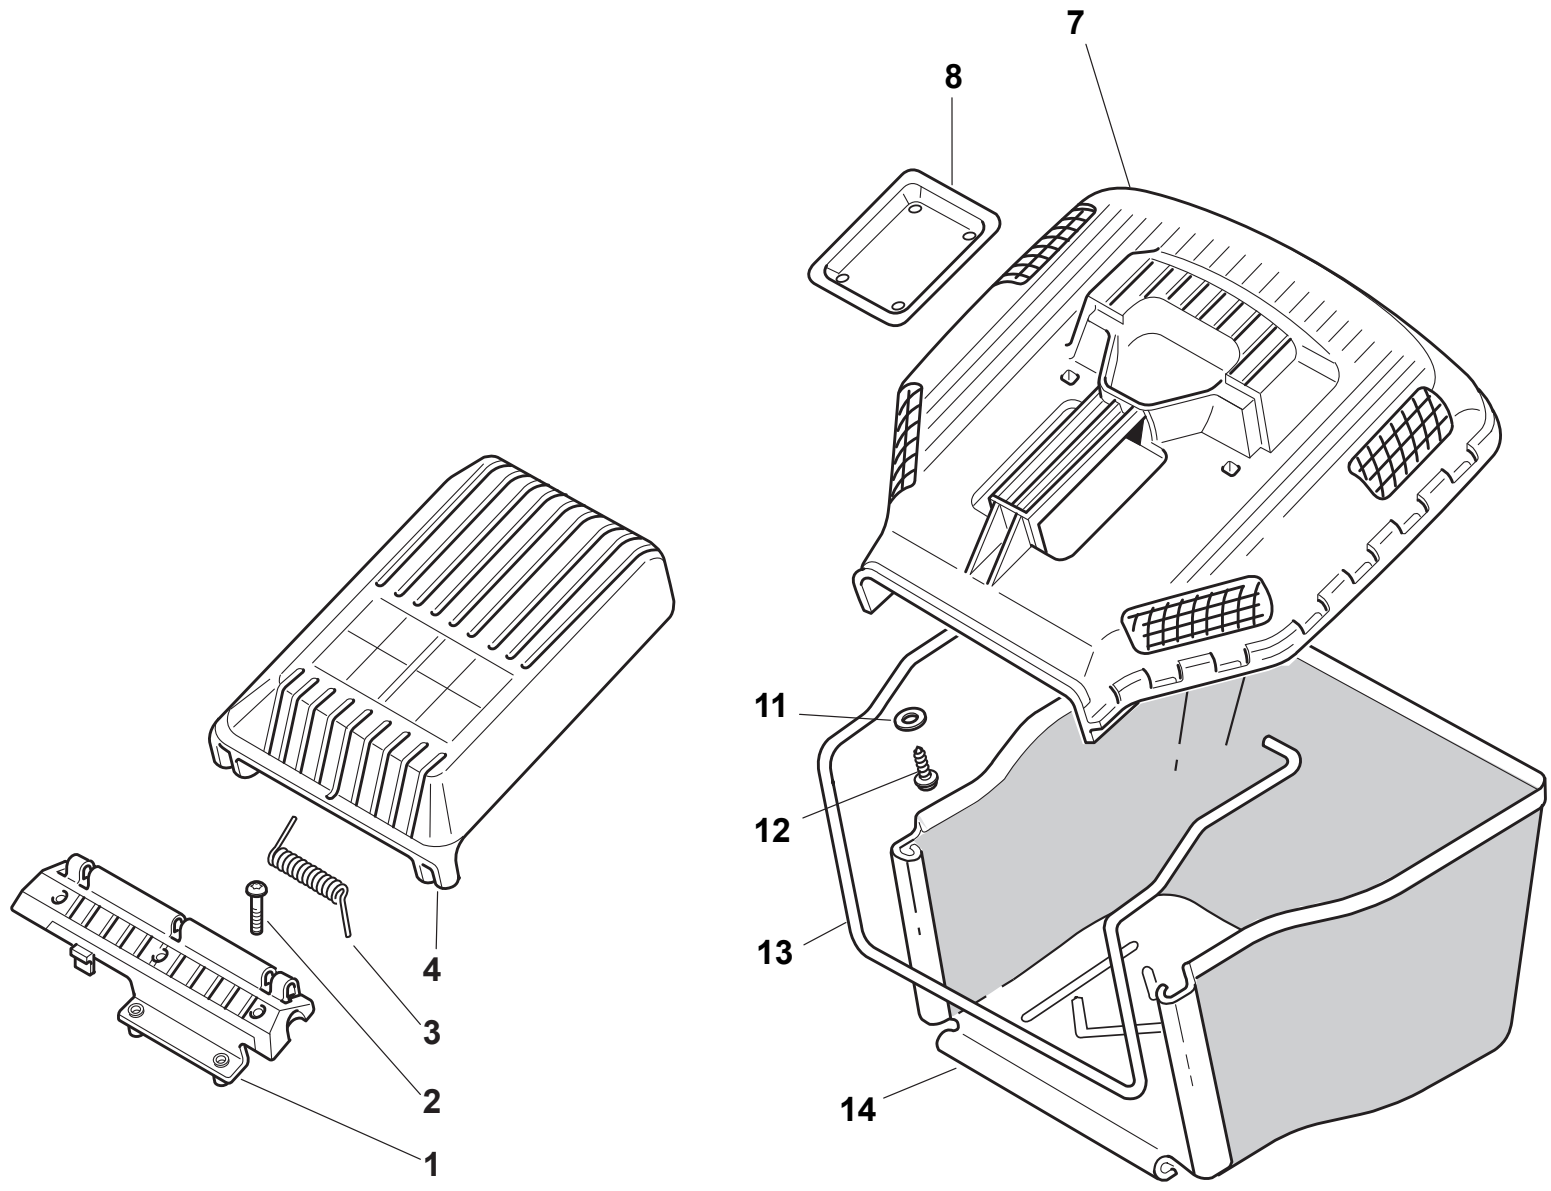

POSITION	PART No.	Q.Ty	DESCRIPTION	NOTES
1	322785157/0	1	Support, Yellow	
2	112735664/0	3	Screw	
3	122450430/0	1	Spring	
4	322600069/2	1	Stone-Guard, Yellow	
7	322486095/0	1	Grassbox Upper Part	
8	322486098/0	1	Plate	
11	112521460/0	2	Washer	
12	112728300/0	2	Screw	
13	122608528/0	1	Stiffening Lower	
14	181002235/0	1	Box, Fabric