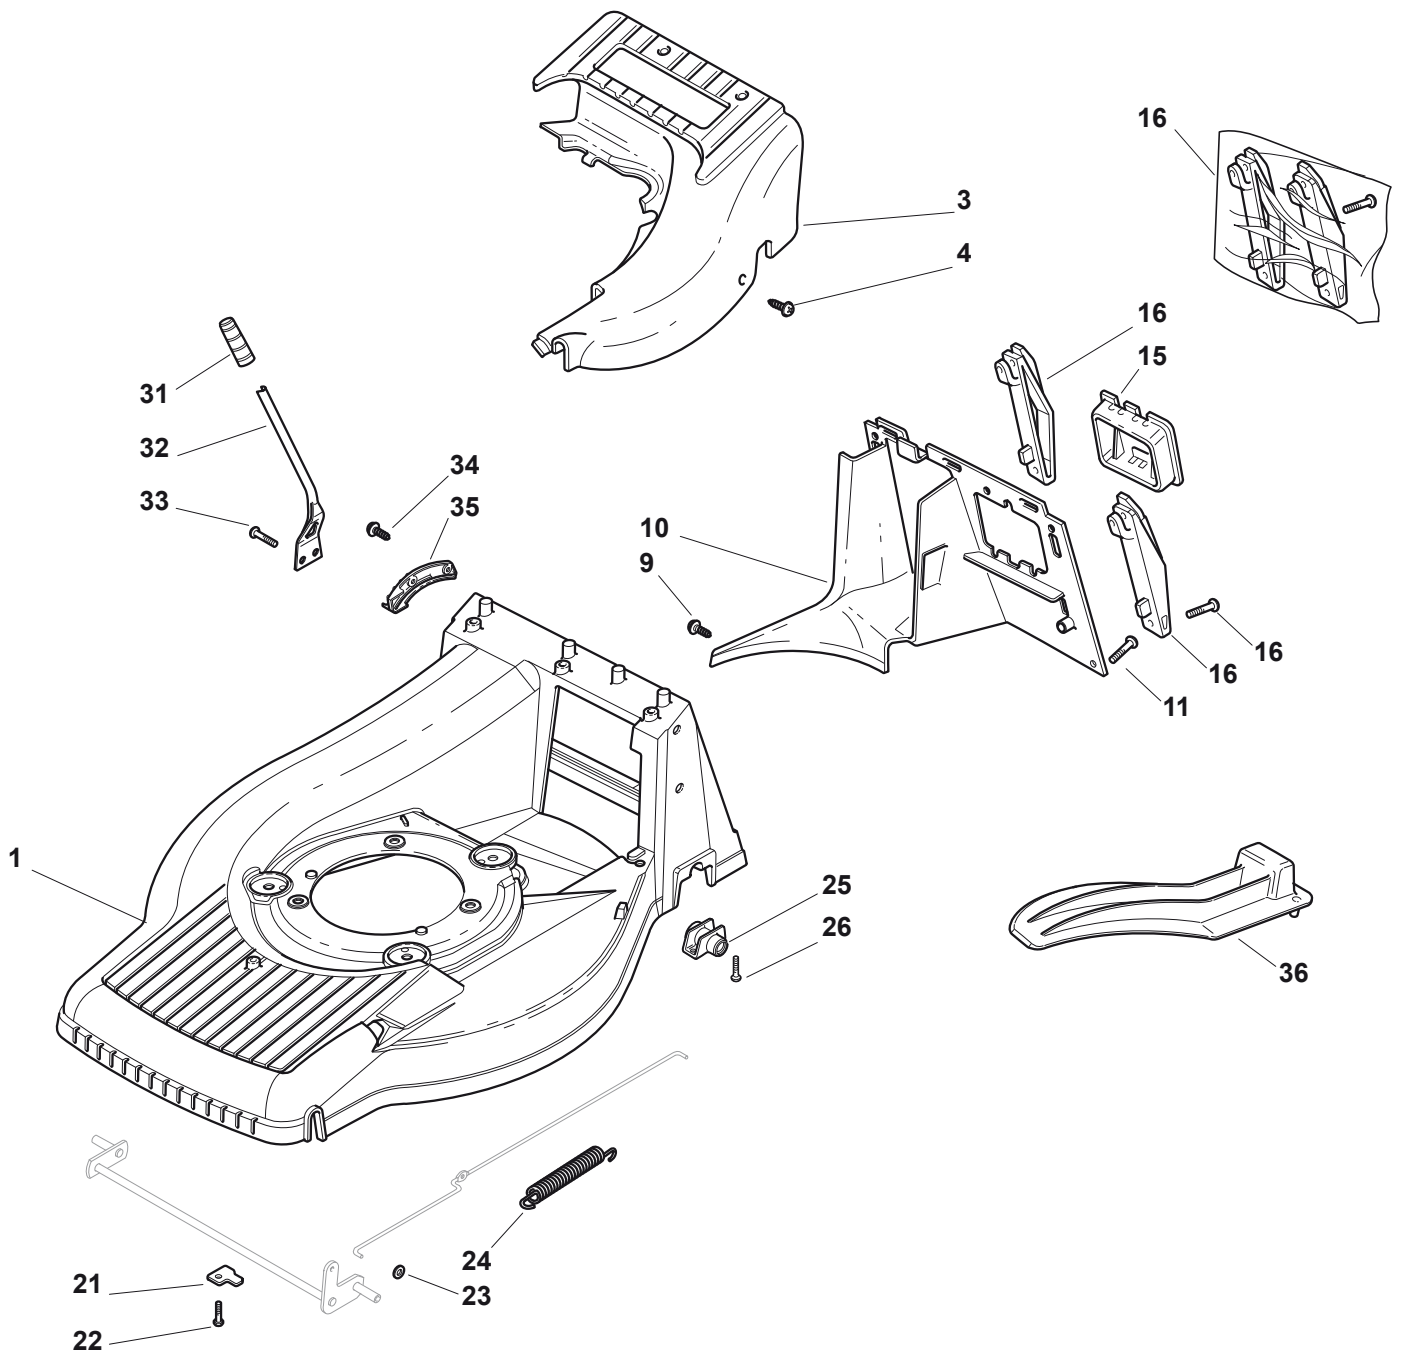

POSITION	PART No.	Q.Ty	DESCRIPTION	NOTES
1	381002657/0	1	Deck Yellow	
3	322060152/0	1	Protection, Yellow	
3	322060153/1	1	Protection, Red	
4	112728300/0	3	Screw	
9	112728300/0	1	Screw	
10	322108277/0	1	Rear Conveyor Assy	
11	112735664/0	3	Screw	
15	322109531/0	1	Cover	
16	381008658/1	1	Outfit, Supports	
21	322545160/0	2	Plate	
22	112735664/0	2	Screw	
23	112604898/0	2	Crown Fastener	
24	122446181/0	1	Spring	
25	322785153/0	2	Support, Gear Box	
26	112735664/0	4	Screw	
31	322399808/0	1	Knob	
32	322321515/0	1	Lever, Height Adjustment	
33	112735661/0	2	Screw	
34	112728300/0	2	Screw	
35	322735563/0	1	Sector, Height Adjustment	
36	322140231/0	1	Deflector