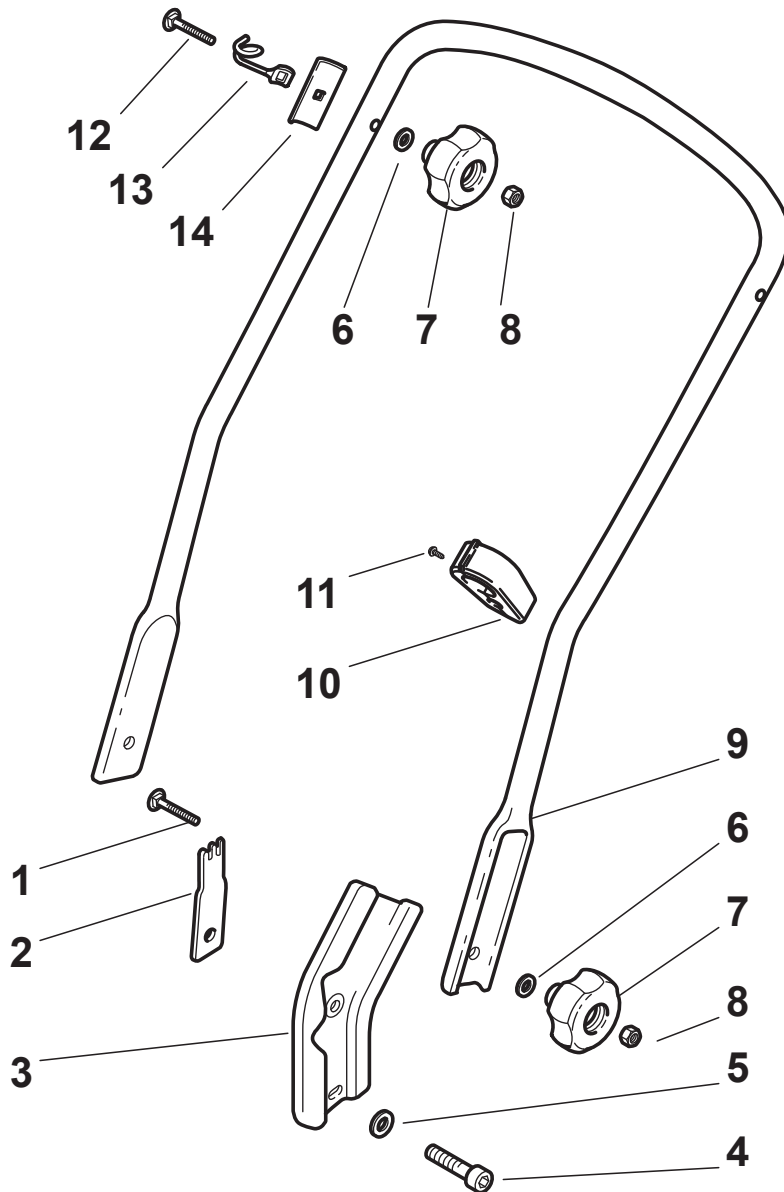

POSITION	PART No.	Q.Ty	DESCRIPTION	NOTES
1	112820655/0	2	Screw	
2	322551635/0	1	Plate For Handle	
3	322778405/0	2	Support	
4	112760515/0	2	Screw	
5	112521350/0	2	Washer	
6	112521350/0	4	Washer	
7	322399810/0	4	Knob	
8	112361005/0	4	Nut	
9	381006631/0	1	Handle, Lower Part	
10	322192001/0	1	Anchor Clamp	
11	112728691/0	1	Screw	
12	112820655/0	2	Screw	
13	122430311/0	1	Guide Spring	
14	322545137/0	2	Plate For Handle Fastening	

POSITION	PART No.	Q.Ty	DESCRIPTION	NOTES
1	381006632/1	1	Handle, Upper Part	
2	381003330/0	1	Lever, Engine Brake	
3	181030061/0	1	Cable, Thread Engine Brake	
4	381000697/0	1	Plate	
5	381003297/1	1	Screw	
6	112727783/0	1	Nut	
7	322551640/0	1	Handle, Upper Part	
8	112154510/0	1	Nut	

POSITION	PART No.	Q.Ty	DESCRIPTION	NOTES
1	381002821/0	1	Axle, Front Wheels	
2	122430210/0	2	Spring	
3	381007364/0	2	Wheel Ø 190	
4	322160522/0	2	Dust Cover	
5	119216039/0	4	Bearing	
6	112521460/0	2	Washer	
7	112735662/1	2	Screw	
8	322110379/0	2	Hub Cap	
9	122033322/0	1	Rod, Height Adjustment Control	
10	381002823/0	1	Axle, Rear Wheels	
11	122170810/0	2	Spacer	
12	122430215/0	2	Spring	
13	322600127/0	2	Protection, Wheel	
14	122570126/0	2	Pinion	
15	381007367/0	2	Wheel Ø 205	
16	112728210/0	8	Screw	
17	322120108/0	2	Ring Gear	
18	119216038/0	4	Bearing	
19	122671655/0	2	Washer	
20	112735592/0	2	Screw	
21	322110380/0	2	Hub Cap	

POSITION	PART No.	Q.Ty	DESCRIPTION	NOTES
1	122465631/0	1	Hub With Pulley, Crankshaft Ø 25	
2	181004135/0	1	Blade Winged	
3	322672111/0	2	Clutch Washer	
4	322672105/0	1	Washer	
5	112508120/0	1	Cupped Spring	
6	122041940/0	1	Clutch Bush	
7	112736850/0	1	Screw	
8	112139150/0	1	Feather, Crankshaft Ø 25	
9	112735108/1	3	Screw	