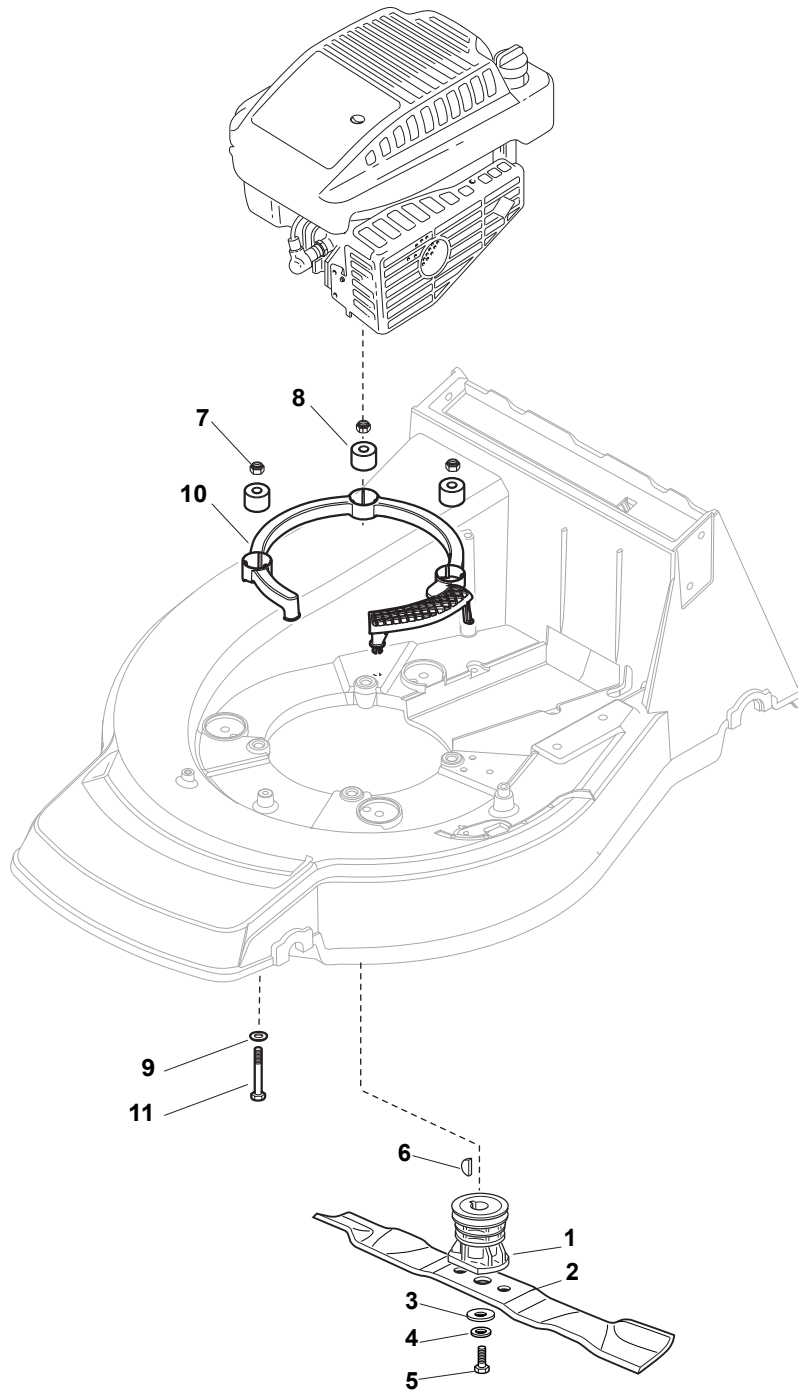

POSITION	PART No.	Q.Ty	DESCRIPTION	NOTES
1	381006670/2	1	Handgrip	
2	381003349/0	1	Lever, Driving	
3	381003344/0	1	Lever, Engine Brake	
4	122430309/0	1	Spring	
5	112154330/0	1	Nut	
6	381007046/0	2	Handle Black, R	
7	112735662/1	4	Screw	
8	322041967/0	4	Bush	
9	112154510/0	3	Nut	
10	112728721/0	2	Screw	
11	112727786/0	1	Screw	
12	181030077/0	1	Cable, Thread Engine Brake	
13	381030078/0	1	Cable, Rear Drive	
14	181007145/0	1	Throttle Cable	
15	322806644/0	2	Protection	
16	112727812/0	2	Screw	
17	112523000/1	2	Washer	
19	322488301/0	1	Support , R	
20	322488303/0	1	Support, L	
21	122671651/0	2	Washer	
22	112819105/0	2	Screw	
23	322399804/1	2	Knob	
24	112293200/0	2	Nut	
25	112793301/0	2	Screw	
26	112155000/0	2	Nut	
27	118203854/0	2	Protection	

POSITION	PART No.	Q.Ty	DESCRIPTION	NOTES
1	112608600/0	2	Seeger	
2	122570120/1	1	Pinion L	
3	122120105/1	2	Ring Gear	
4	322600268/0	2	Protection, Wheel	
5	122570110/1	1	Pinion R	
6	112608600/0	2	Seeger	
7	119216035/0	2	Bearing	
8	381302867/0	1	Axle, Rear Wheels	
9	122753000/0	2	Pin	
10	181003079/1	1	Gear Box	GT
10	181003082/1	1	Gear Box	Bi. Ci. Di.
11	122601909/0	1	Pulley	
12	112645705/0	1	Pin	
13	122033281/0	1	Adjustment Rod	
14	122041957/1	1	Bush	
15	122450063/0	1	Spring	
16	322680009/0	1	Washer	
17	112154510/0	1	Nut	
18	122110230/0	1	Cap	
19	135064150/0	1	Belt	

POSITION	PART No.	Q.Ty	DESCRIPTION	NOTES
1	122122200/0	8	Bearing	
2	381007490/0	4	Wheel Ø 210	
3	322110492/0	4	Hub Cap Grey	
6	112521350/0	8	Washer	
7	112155000/0	8	Nut	
8	112521350/0	2	Washer	

POSITION	PART No.	Q.Ty	DESCRIPTION	NOTES
1	122465638/1	1	Hub With Pulley, Crankshaft Ø 22.2	
2	181004366/2	1	Blade Standard	
3	122160400/0	1	Washer	
4	112523080/0	1	Washer	
5	112736815/0	1	Screw	
6	112139100/0	1	Feather, Crankshaft Ø 22.2	
7	112154210/0	3	Nut	
8	122170835/0	3	Spacer	
9	112521350/0	3	Washer	
10	322170964/0	1	Protection	
11	112692050/0	3	Screw	