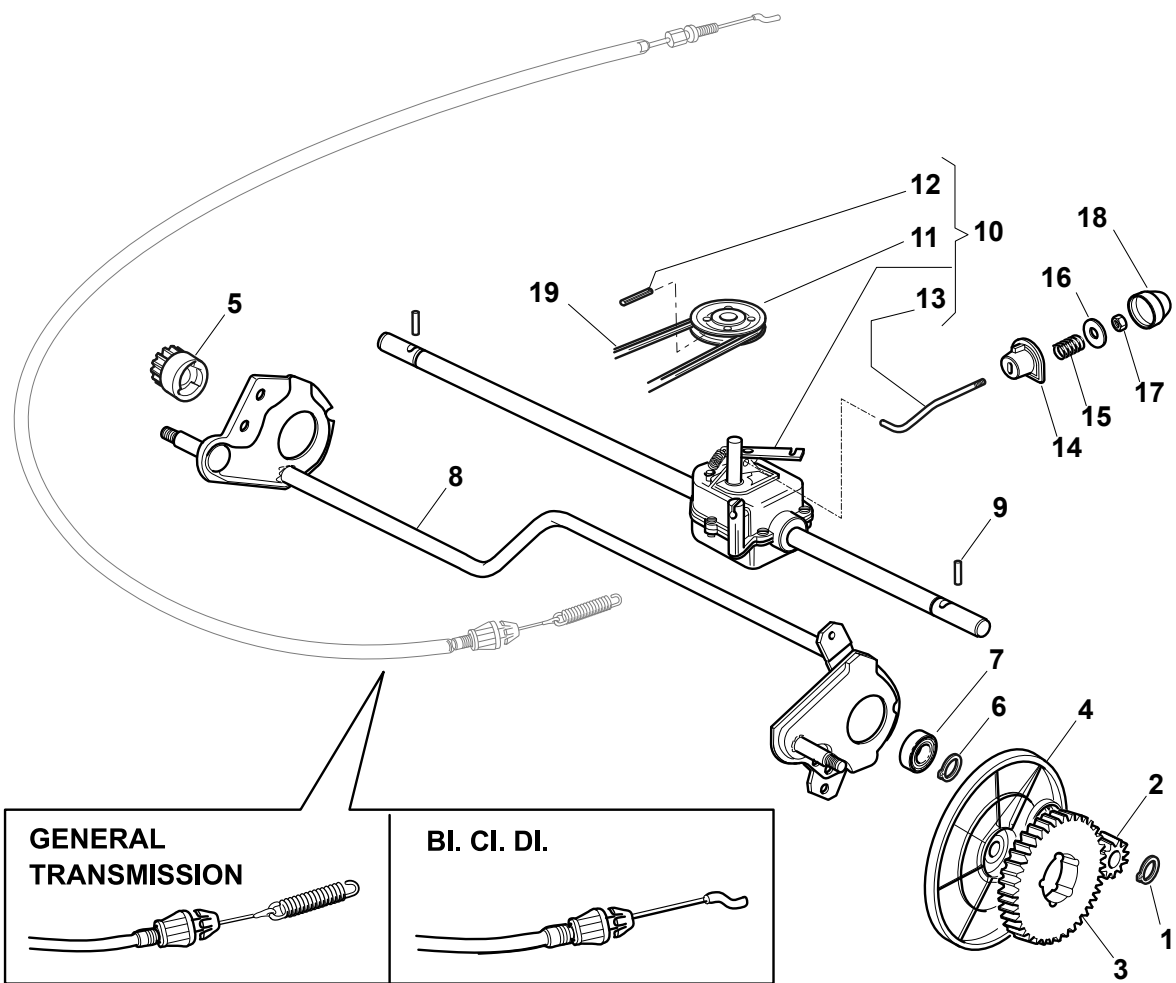

POSITION	PART No.	Q.Ty	DESCRIPTION	NOTES
1	381006670/2	1	Handgrip	
2	381003349/0	1	Lever, Driving	
3	381003344/0	1	Lever, Engine Brake	
4	122430309/0	1	Spring	
5	112154330/0	1	Nut	
6	381007046/0	2	Handle Black, R	
7	112735662/1	4	Screw	
8	322041967/0	4	Bush	
9	112154510/0	3	Nut	
10	112728721/0	2	Screw	
11	112727786/0	1	Screw	
12	181030077/0	1	Cable, Thread Engine Brake	
13	381030078/0	1	Cable, Rear Drive	
14	181007145/0	1	Throttle Cable	
15	322806644/0	2	Protection	
16	112727812/0	2	Screw	
17	112523000/1	2	Washer	
19	322488301/0	1	Support , R	
20	322488303/0	1	Support, L	
21	122671651/0	2	Washer	
22	112819105/0	2	Screw	
23	322399804/1	2	Knob	
24	112293200/0	2	Nut	
25	112793301/0	2	Screw	
26	112155000/0	2	Nut	
27	118203854/0	2	Protection	

POSITION	PART No.	Q.Ty	DESCRIPTION	NOTES
1	112608600/0	2	Seeger	
2	122570120/1	1	Pinion L	
3	122120105/1	2	Ring Gear	
4	322600268/0	2	Protection, Wheel	
5	122570110/1	1	Pinion R	
6	112608600/0	2	Seeger	
7	119216035/0	2	Bearing	
8	381302867/0	1	Axle, Rear Wheels	
9	122753000/0	2	Pin	
10	181003079/1	1	Gear Box	GT
10	181003082/1	1	Gear Box	Bi. Ci. Di.
11	122601909/0	1	Pulley	
12	112645705/0	1	Pin	
13	122033281/0	1	Adjustment Rod	
14	122041957/1	1	Bush	
15	122450063/0	1	Spring	
16	322680009/0	1	Washer	
17	112154510/0	1	Nut	
18	122110230/0	1	Cap	
19	135064150/0	1	Belt	

POSITION	PART No.	Q.Ty	DESCRIPTION	NOTES
1	122122200/0	8	Bearing	
2	381007490/0	4	Wheel Ø 210	
3	322110492/0	4	Hub Cap Grey	
6	112521350/0	8	Washer	
7	112155000/0	8	Nut	
8	112521350/0	2	Washer	

POSITION	PART No.	Q.Ty	DESCRIPTION	NOTES
1	122465638/1	1	Hub With Pulley, Crankshaft Ø 22.2	
2	181004366/2	1	Blade Standard	
3	122160400/0	1	Washer	
4	112523080/0	1	Washer	
5	112736815/0	1	Screw	
6	112139100/0	1	Feather, Crankshaft Ø 22.2	
7	112154210/0	3	Nut	
8	122170835/0	3	Spacer	
9	112521350/0	3	Washer	
10	322170964/0	1	Protection	
11	112692050/0	3	Screw	