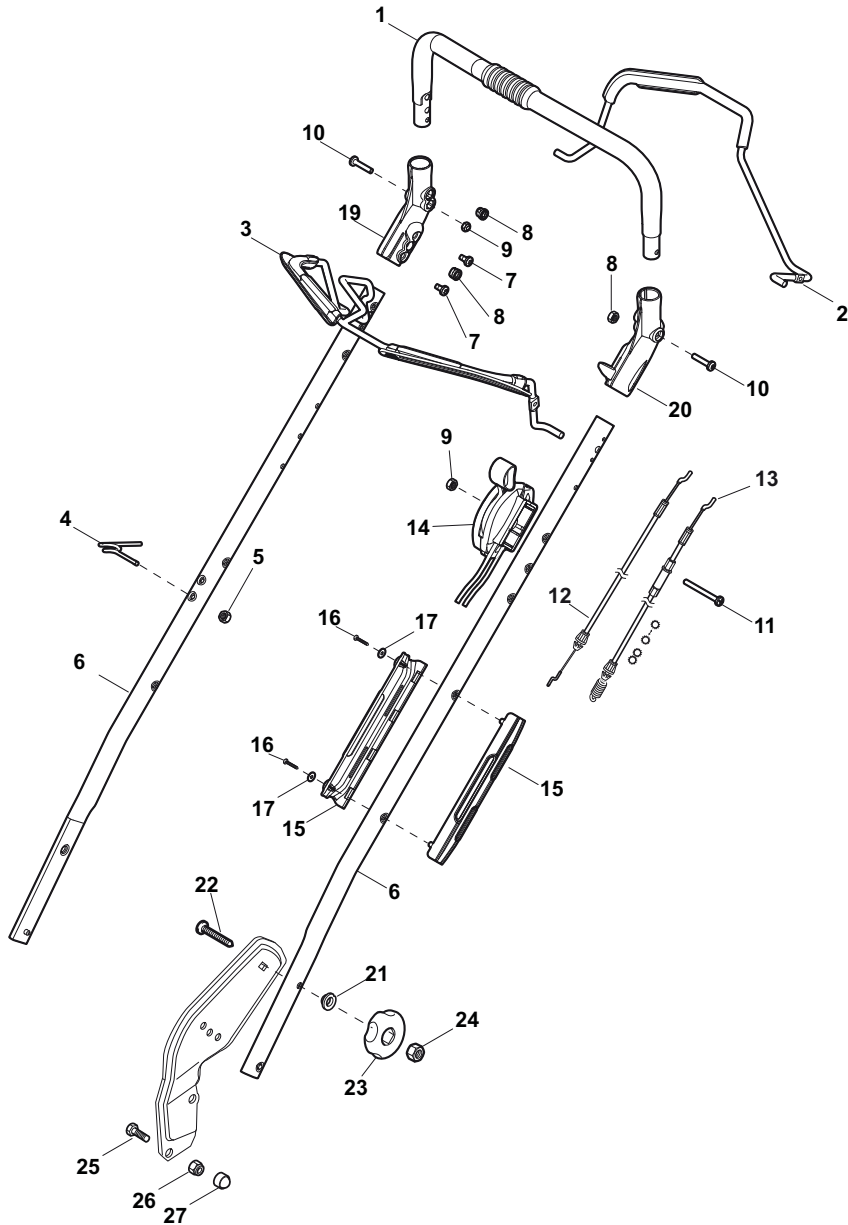

POSITION	PART No.	Q.Ty	DESCRIPTION	NOTES
1	381006670/2	1	Handgrip	
2	381003349/0	1	Lever, Driving	
3	381003344/0	1	Lever, Engine Brake	
4	122430309/0	1	Spring	
5	112154330/0	1	Nut	
6	381007046/0	2	Handle Black, R	
7	112735662/1	4	Screw	
8	322041967/0	4	Bush	
9	112154510/0	3	Nut	
10	112728721/0	2	Screw	
11	112727786/0	1	Screw	
12	181030077/0	1	Cable, Thread Engine Brake	
13	381030078/0	1	Cable, Rear Drive	
14	181007145/0	1	Throttle Cable	
15	322806644/0	2	Protection	
16	112727812/0	2	Screw	
17	112523000/1	2	Washer	
19	322488301/0	1	Support , R	
20	322488303/0	1	Support, L	
21	122671651/0	2	Washer	
22	112819105/0	2	Screw	
23	322399804/1	2	Knob	
24	112293200/0	2	Nut	
25	112793301/0	2	Screw	
26	112155000/0	2	Nut	
27	118203854/0	2	Protection	

POSITION	PART No.	Q.Ty	DESCRIPTION	NOTES
1	112608600/0	2	Seeger	
2	122570120/1	1	Pinion L	
3	122120105/1	2	Ring Gear	
4	322600268/0	2	Protection, Wheel	
5	122570110/1	1	Pinion R	
6	112608600/0	2	Seeger	
7	119216035/0	2	Bearing	
8	381302867/0	1	Axle, Rear Wheels	
9	122753000/0	2	Pin	
10	181003079/1	1	Gear Box	GT
10	181003082/1	1	Gear Box	Bi. Ci. Di.
11	122601909/0	1	Pulley	
12	112645705/0	1	Pin	
13	122033281/0	1	Adjustment Rod	
14	122041957/1	1	Bush	
15	122450063/0	1	Spring	
16	322680009/0	1	Washer	
17	112154510/0	1	Nut	
18	122110230/0	1	Cap	
19	135064150/0	1	Belt	

POSITION	PART No.	Q.Ty	DESCRIPTION	NOTES
1	122122200/0	8	Bearing	
2	381007490/0	4	Wheel Ø 210	
3	322110492/0	4	Hub Cap Grey	
6	112521350/0	8	Washer	
7	112155000/0	8	Nut	
8	112521350/0	2	Washer	

POSITION	PART No.	Q.Ty	DESCRIPTION	NOTES
1	122465638/1	1	Hub With Pulley, Crankshaft Ø 22.2	
2	181004366/2	1	Blade Standard	
3	122160400/0	1	Washer	
4	112523080/0	1	Washer	
5	112736815/0	1	Screw	
6	112139100/0	1	Feather, Crankshaft Ø 22.2	
7	112154210/0	3	Nut	
8	122170835/0	3	Spacer	
9	112521350/0	3	Washer	
10	322170964/0	1	Protection	
11	112692050/0	3	Screw	