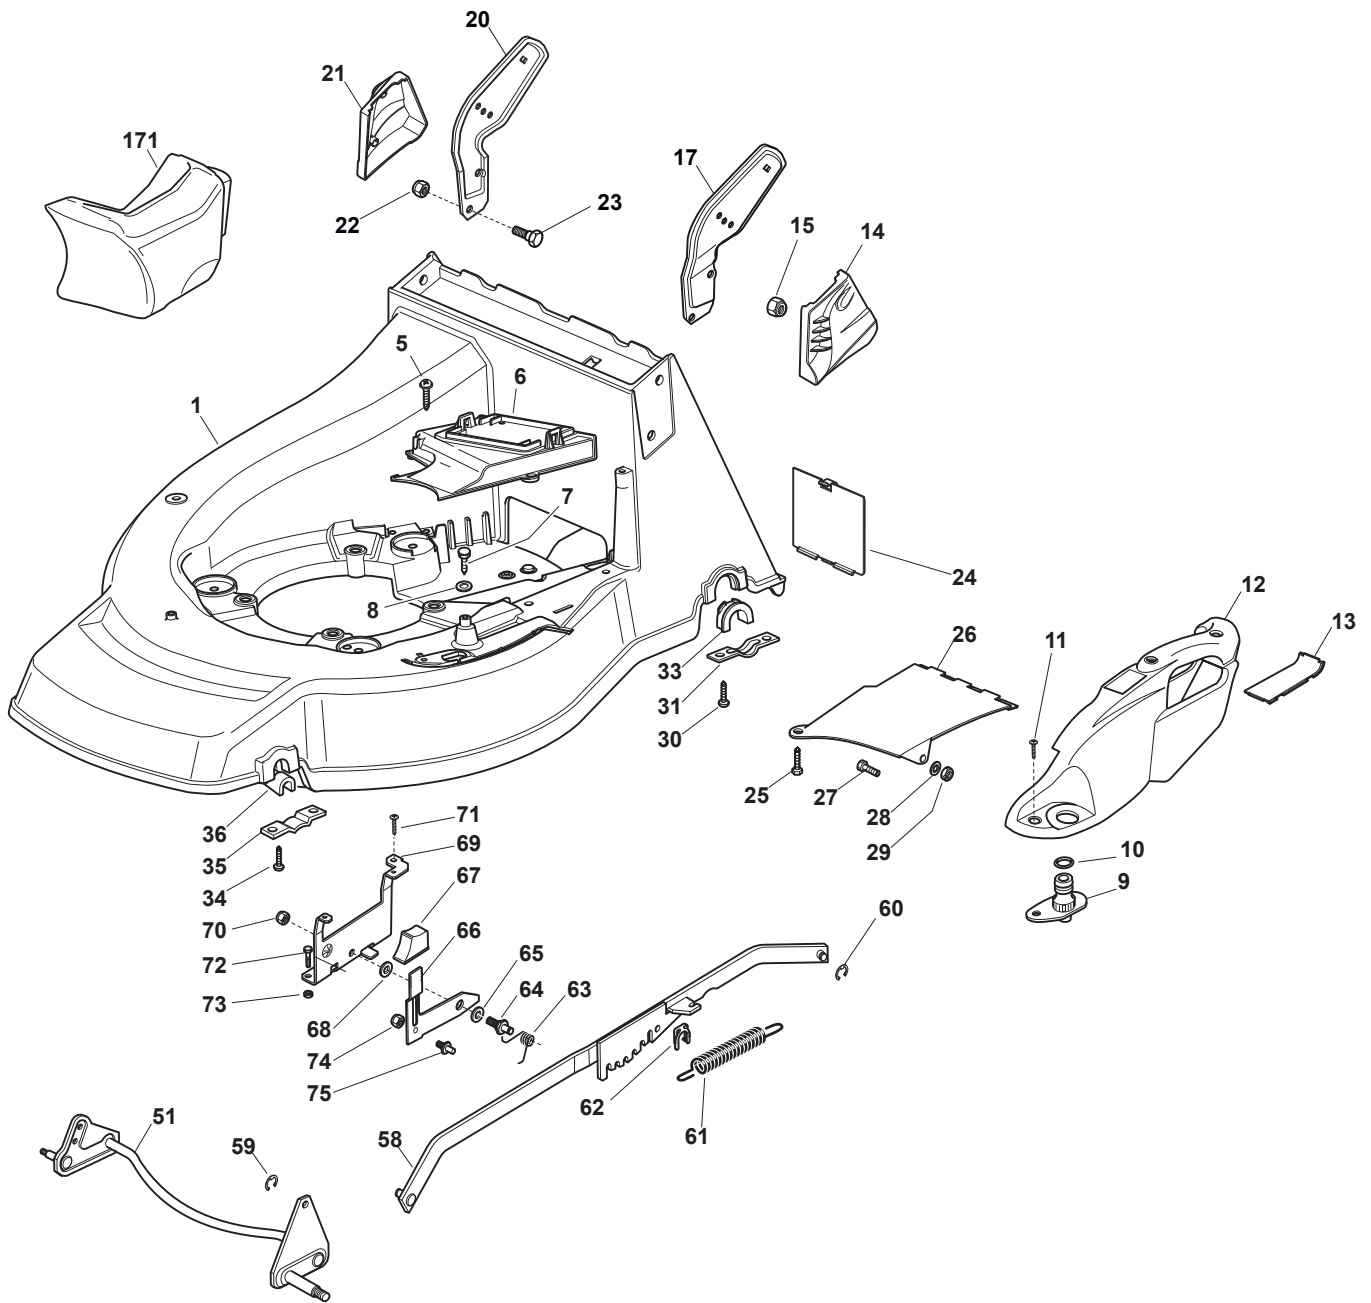

POSITION	PART No.	Q.Ty	DESCRIPTION	NOTES
1	381003500/0	1	Deck Red	
5	112728522/0	2	Screw	
6	322060221/0	1	Protection, Belt	
7	112731350/0	1	Screw	
8	112523040/0	2	Washer	
9	122034000/0	1	Washing Connection	
10	119035000/0	1	Or Ring	
11	112728520/0	3	Screw	
12	122060146/0	1	Deck, Adjustment	
13	122546070/0	1	Plate	
14	322601003/0	1	Protection	
15	112155000/0	2	Nut	
17	322778397/1	1	Bracket, L	
20	322778396/1	1	Bracket, R	
21	322601002/1	1	Protection	
22	112155000/0	2	Nut	
23	112793301/0	2	Screw	
24	122595352/0	1	Inspection Door	
25	112731350/0	1	Screw	
26	322108205/0	1	Conveyor	
27	112789000/0	1	Screw	
28	112523020/0	1	Washer	
29	112154330/0	1	Nut	
30	112731350/0	4	Screw	
31	322545147/0	2	Plate	
33	322038407/0	2	Brass	
34	112731350/0	4	Screw	
35	322545156/0	2	Plate	
36	122038400/1	2	Brass	
51	381302865/0	1	Axle, Front Wheels	
58	381002039/1	1	Rod, Height Adjustment	
59	112000930/0	1	Snap Ring	
60	112000930/0	1	Snap Ring	
61	122446187/0	1	Spring	
62	112436051/0	1	Plate	
63	122446176/1	1	Spring	
64	122517880/1	1	Pin	
65	322672152/0	1	Washer	
66	322322829/1	1	Lever, Height Adjustment	
67	122602000/0	1	Pushbutton, Lever	
68	322672151/0	1	Washer	
69	322785115/0	1	Support, Height Adjustment	
70	112155000/0	1	Nut	
71	112729600/0	1	Screw	
72	112793101/0	2	Screw	
73	112293201/0	2	Nut	
74	112154510/0	1	Nut	
75	122519746/0	1	Pin	
171	322140224/0	1	Cap