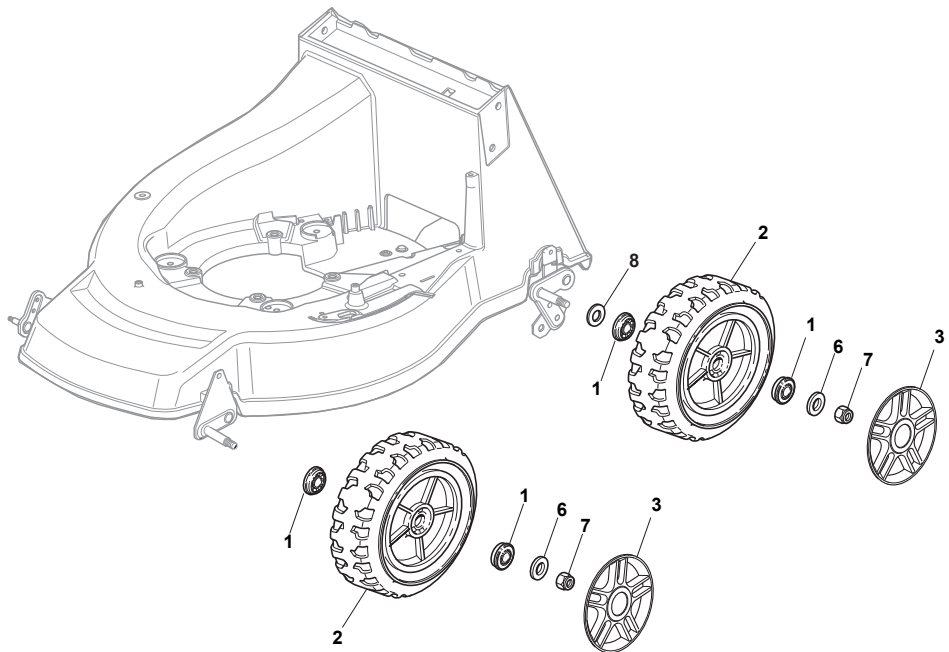

POSITION	PART No.	Q.Ty	DESCRIPTION	NOTES
1	122122200/0	8	Bearing	
2	381007490/0	4	Wheel Ø 210	
3	322110492/0	4	Hub Cap Grey	
6	112521350/0	8	Washer	
7	112155000/0	8	Nut	
8	112521350/0	2	Washer