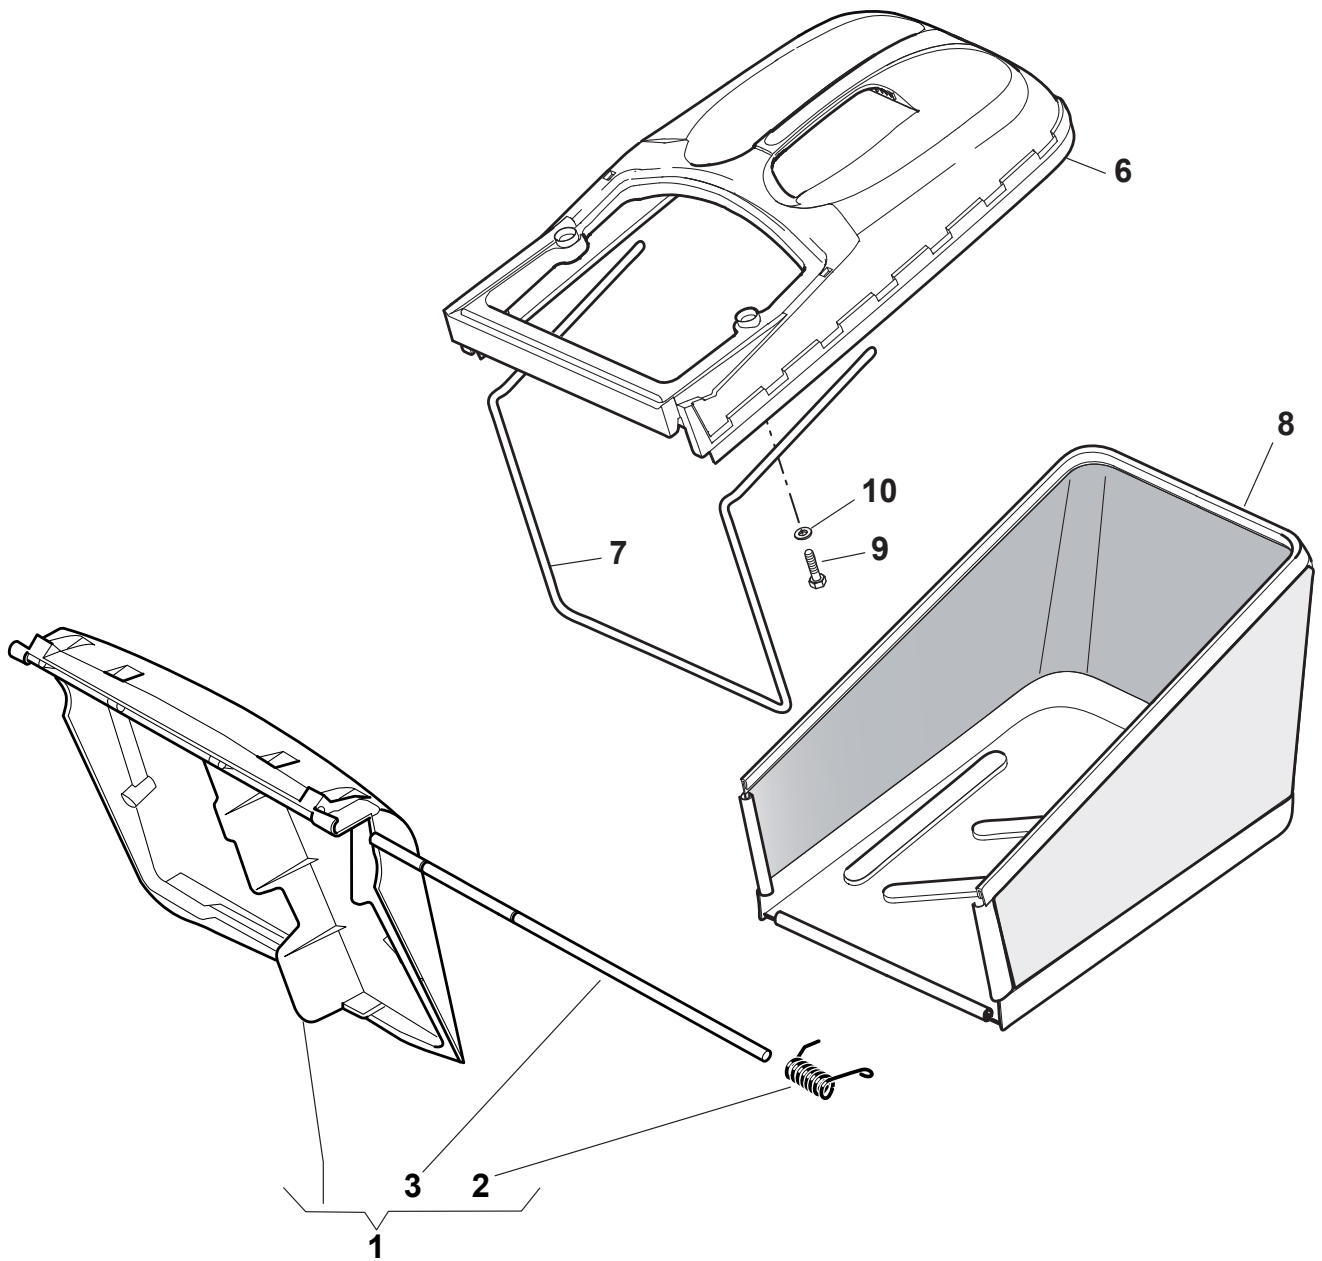

POSITION	PART No.	Q.Ty	DESCRIPTION	NOTES
1	112608600/0	2	Seeger	
2	122570120/1	1	Pinion L	
3	122120105/1	2	Ring Gear	
4	322600268/0	2	Protection, Wheel	
5	122570110/1	1	Pinion R	
6	112608600/0	2	Seeger	
7	119216035/0	2	Bearing	
8	381302867/0	1	Axle, Rear Wheels	
9	122753000/0	2	Pin	
10	181003079/1	1	Gear Box	GT
10	181003082/1	1	Gear Box	Bi. Ci. Di.
11	122601909/0	1	Pulley	
12	112645705/0	1	Pin	
13	122033281/0	1	Adjustment Rod	
14	122041957/1	1	Bush	
15	122450063/0	1	Spring	
16	322680009/0	1	Washer	
17	112154510/0	1	Nut	
18	122110230/0	1	Cap	
19	135064150/0	1	Belt	

POSITION	PART No.	Q.Ty	DESCRIPTION	NOTES
1	122122200/0	8	Bearing	
2	381007490/0	4	Wheel Ø 210	
3	322110492/0	4	Hub Cap Grey	
6	112521350/0	8	Washer	
7	112155000/0	8	Nut	
8	112521350/0	2	Washer	

POSITION	PART No.	Q.Ty	DESCRIPTION	NOTES
1	122465638/1	1	Hub With Pulley, Crankshaft Ø 22.2	
2	181004366/2	1	Blade Standard	
3	122160400/0	1	Washer	
4	112523080/0	1	Washer	
5	112736815/0	1	Screw	
6	112139100/0	1	Feather, Crankshaft Ø 22.2	
7	112154210/0	3	Nut	
8	122170835/0	3	Spacer	
9	112521350/0	3	Washer	
10	322170964/0	1	Protection	
11	112692050/0	3	Screw	